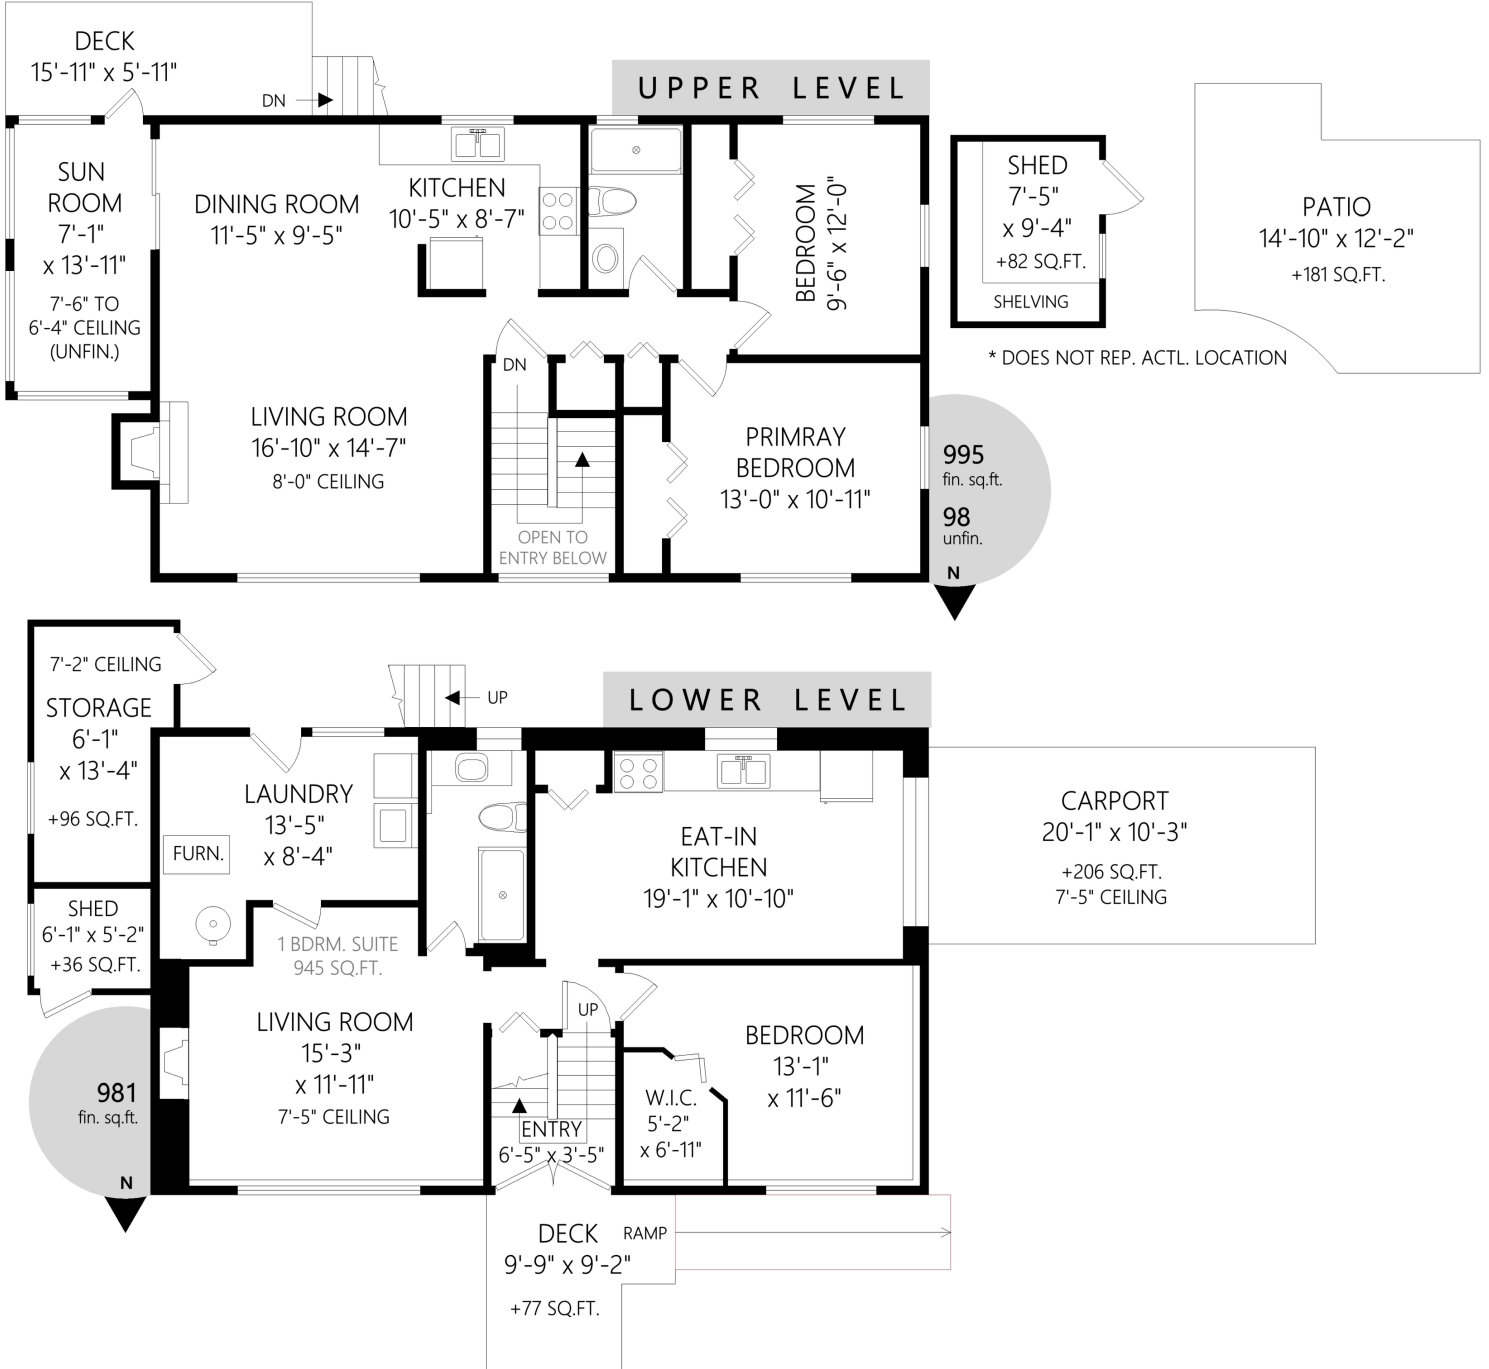

116 Wallis St

	Fin. Sq.Ft.	UnFin. Sq.Ft.	Total Sq.Ft.
Lower level	981	0	981
Upper Level	995	98	1093
<b>Total</b>	<b>1976</b>	<b>98</b>	<b>2074</b>

Shown length and width dimensions are approximate. Area sq.ft. is representative of the on-site measurements. (1" accuracy)