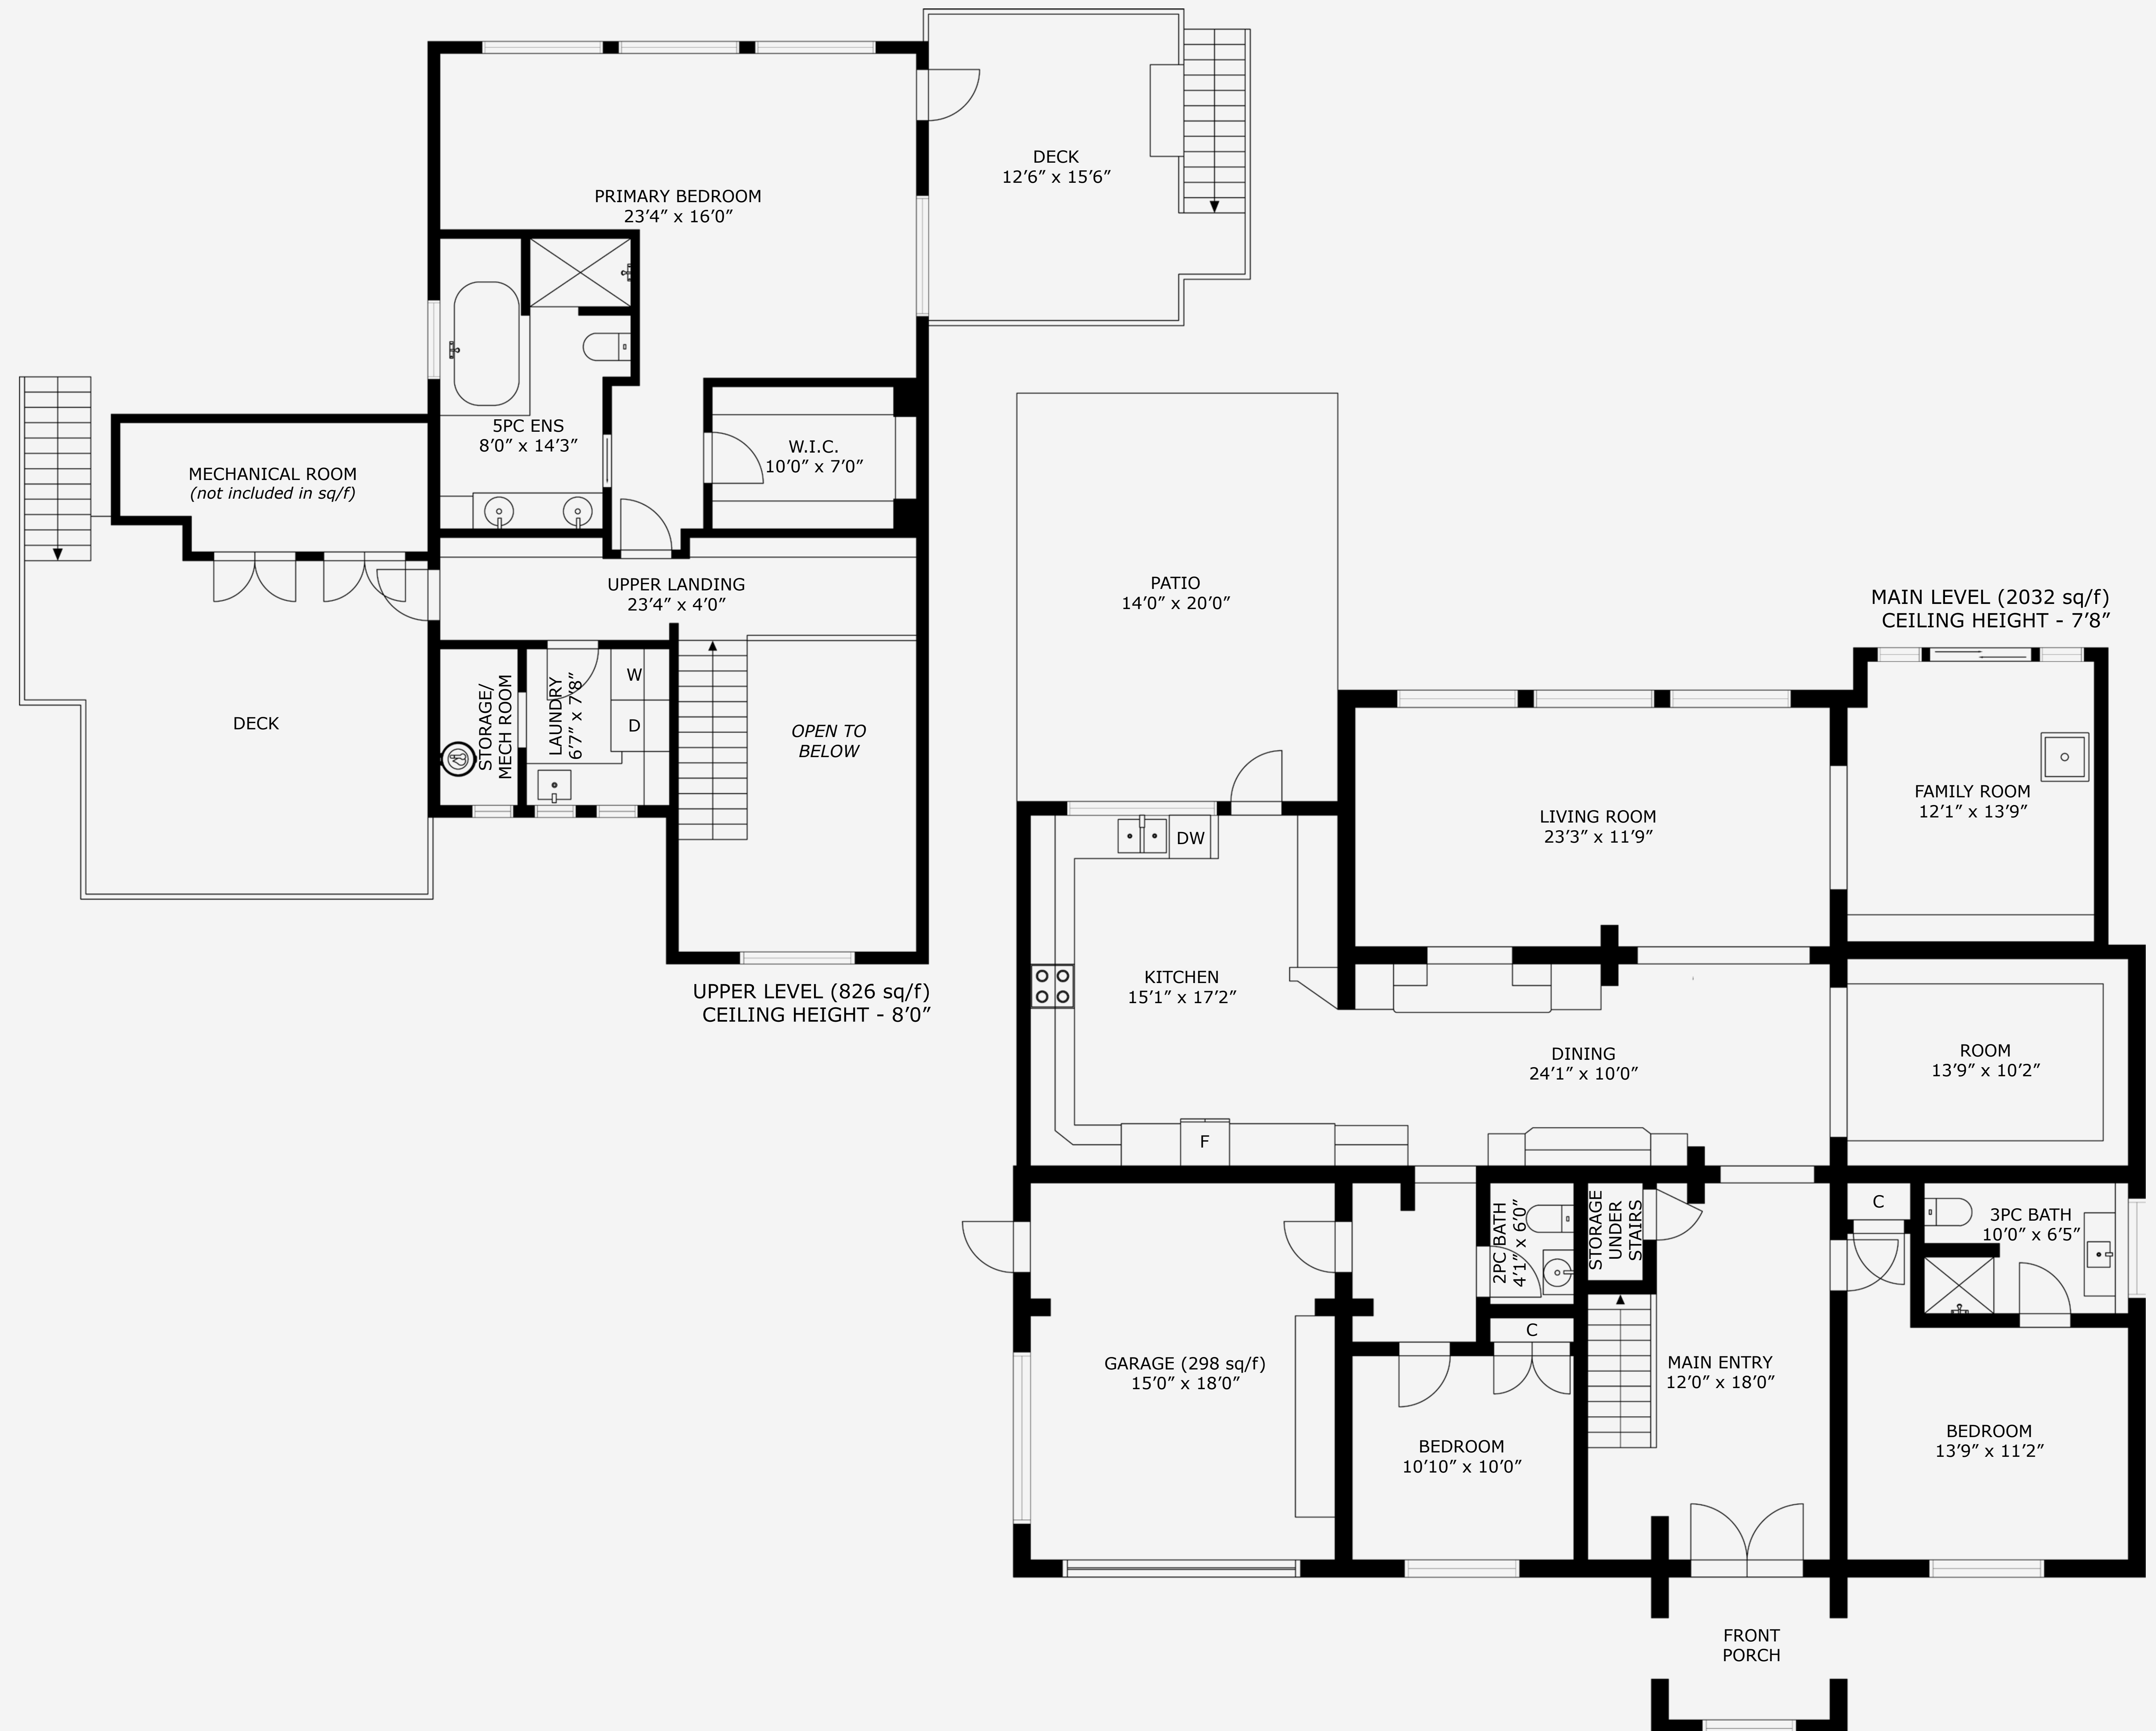

1538 Madrona Drive

Total Finished Area - 2858 Sq Ft

Property Matrix

2858 Sq Ft

Total Finished

298 Sq Ft

Garage

All measurements are approximate and should be verified by the Buyer if important.