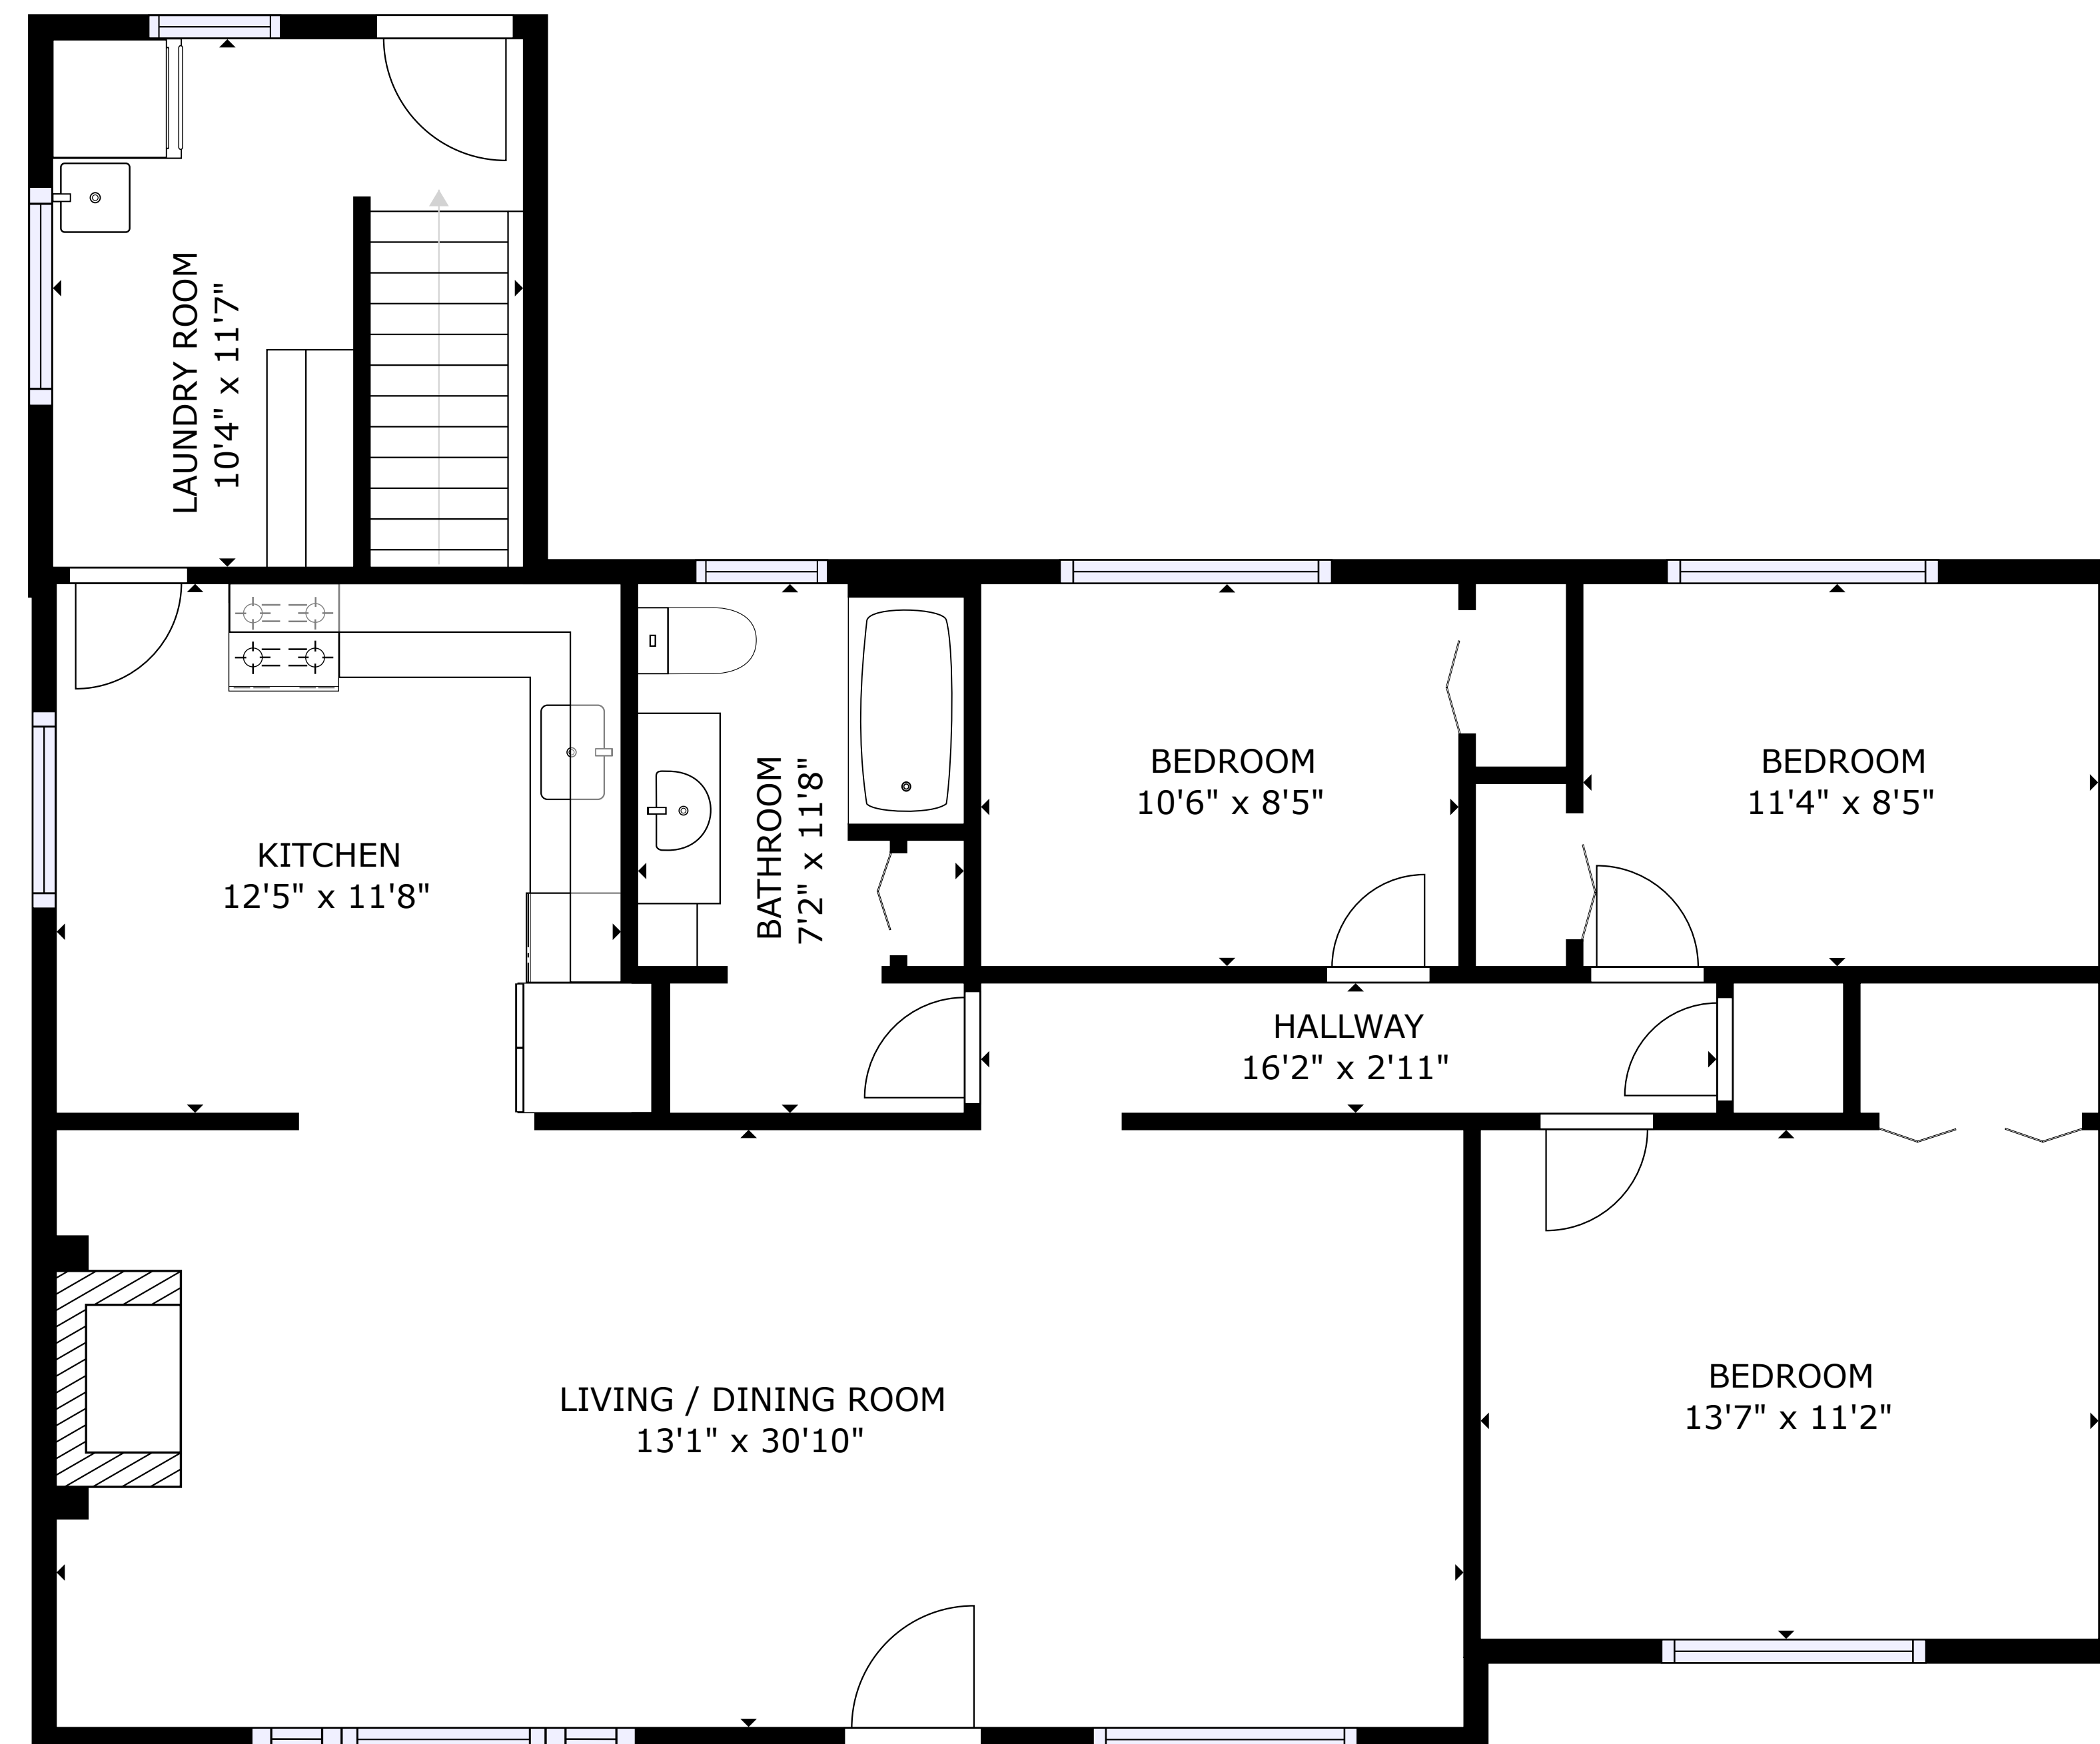

FLOOR 1

FLOOR 2

GROSS INTERNAL AREA
 FLOOR 1: 1142 sq ft, FLOOR 2: 1215 sq ft
 TOTAL: 2357 sq ft

SIZES AND DIMENSIONS ARE APPROXIMATE, ACTUAL MAY VARY.