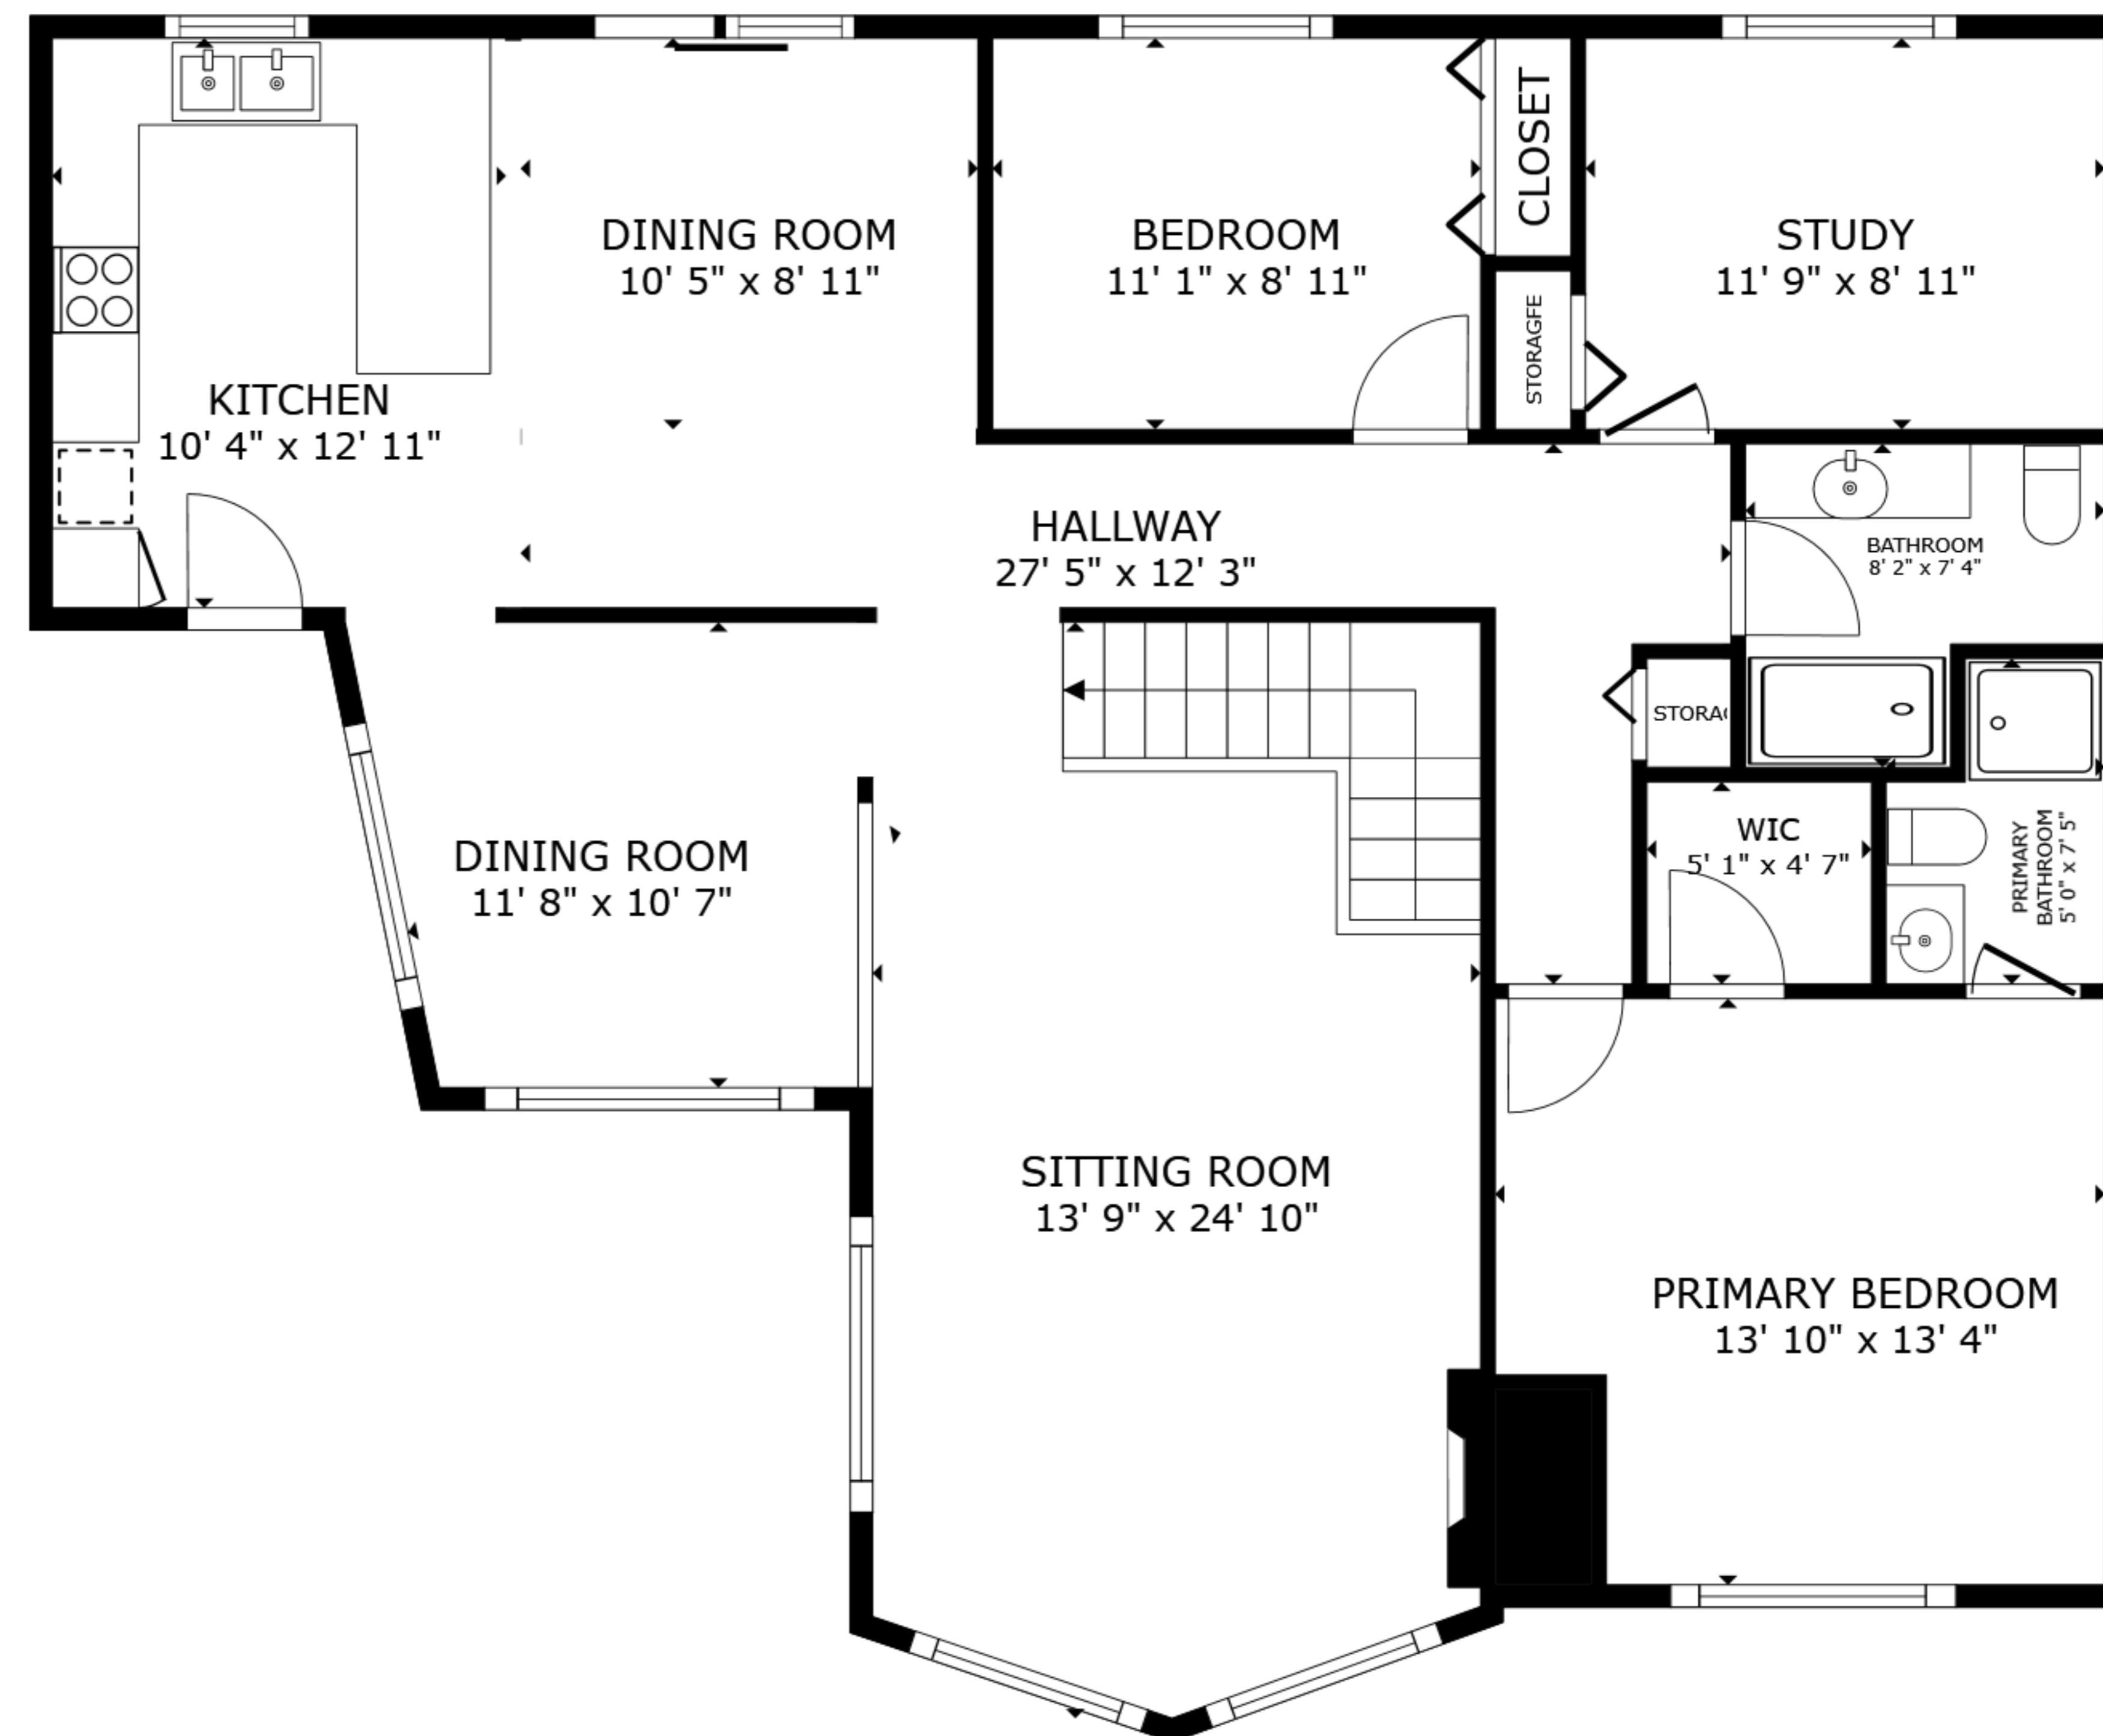

FLOOR 1

FLOOR 2

GROSS INTERNAL AREA
 FLOOR 1 1,101 sq.ft. FLOOR 2 1,365 sq.ft.
 TOTAL : 2,466 sq.ft.

SIZES AND DIMENSIONS ARE APPROXIMATE, ACTUAL MAY VARY.