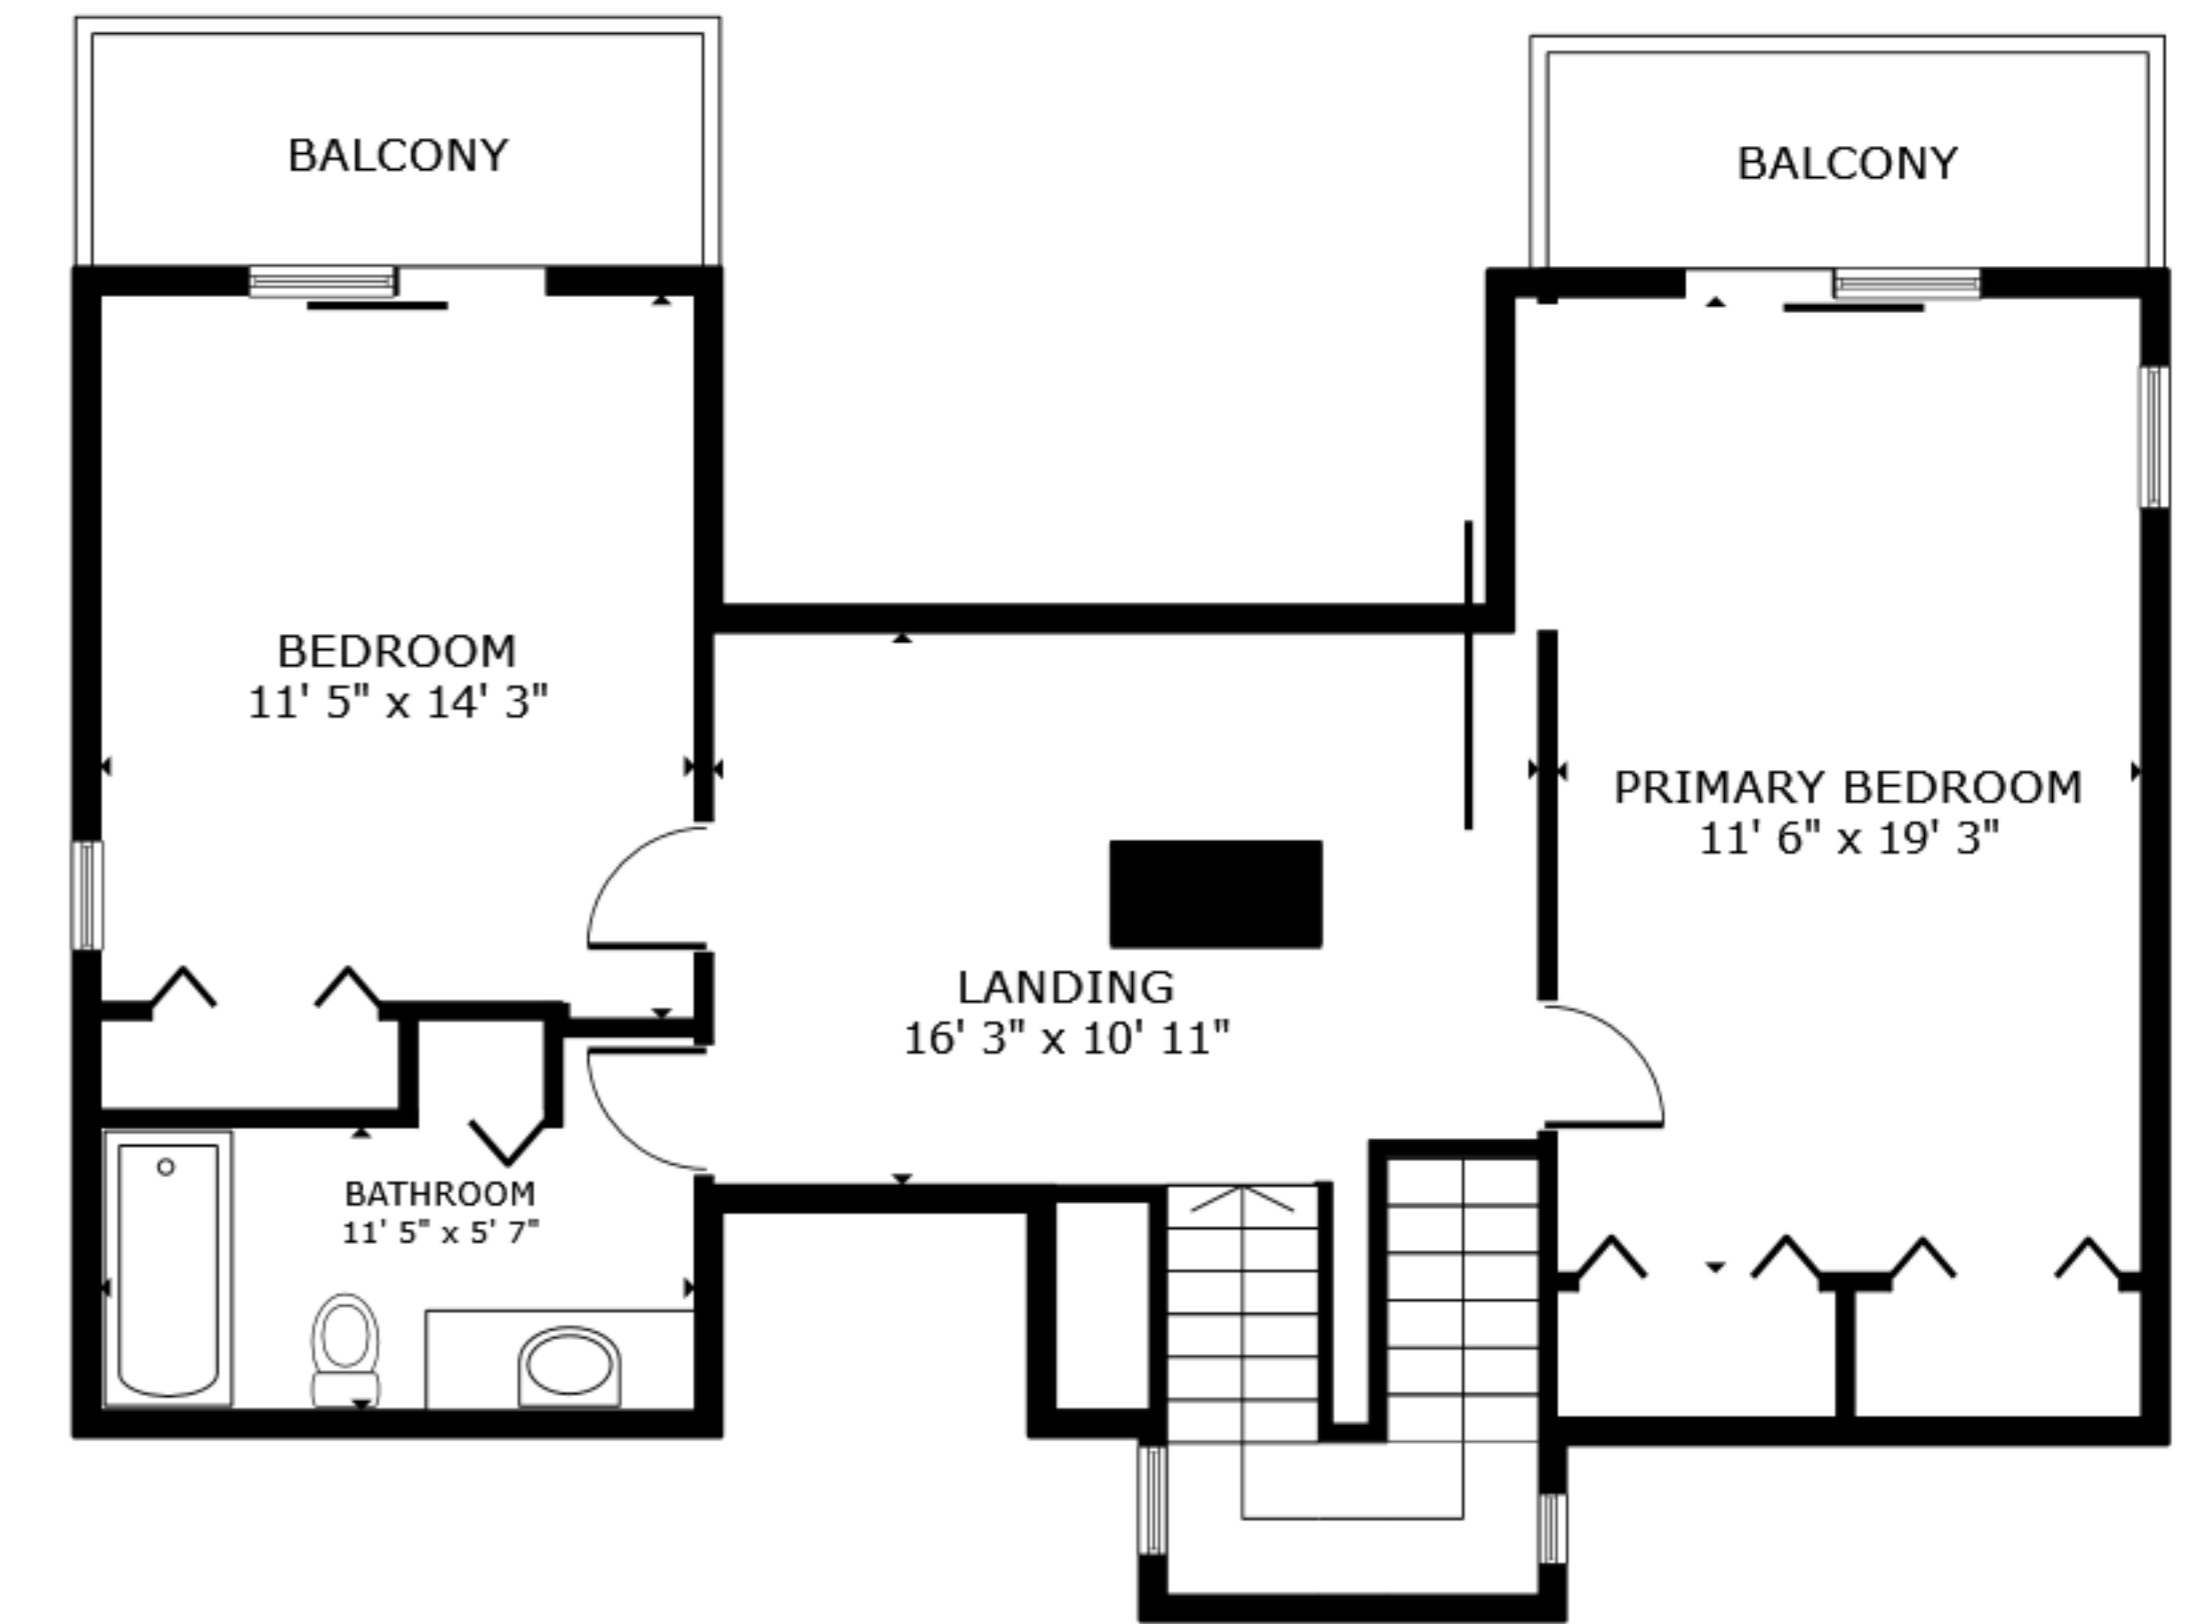

FLOOR 1

FLOOR 2

FLOOR 3

GROSS INTERNAL AREA
 FLOOR 1 1,042 sq.ft. FLOOR 2 1,071 sq.ft. FLOOR 3 779 sq.ft.
 EXCLUDED AREAS : BALCONY 55 sq.ft. DECK 464 sq.ft. SHED 70 sq.ft. BALCONY 56 sq.ft.
 BALCONY 51 sq.ft.
 TOTAL : 2,891 sq.ft.

SIZES AND DIMENSIONS ARE APPROXIMATE, ACTUAL MAY VARY.