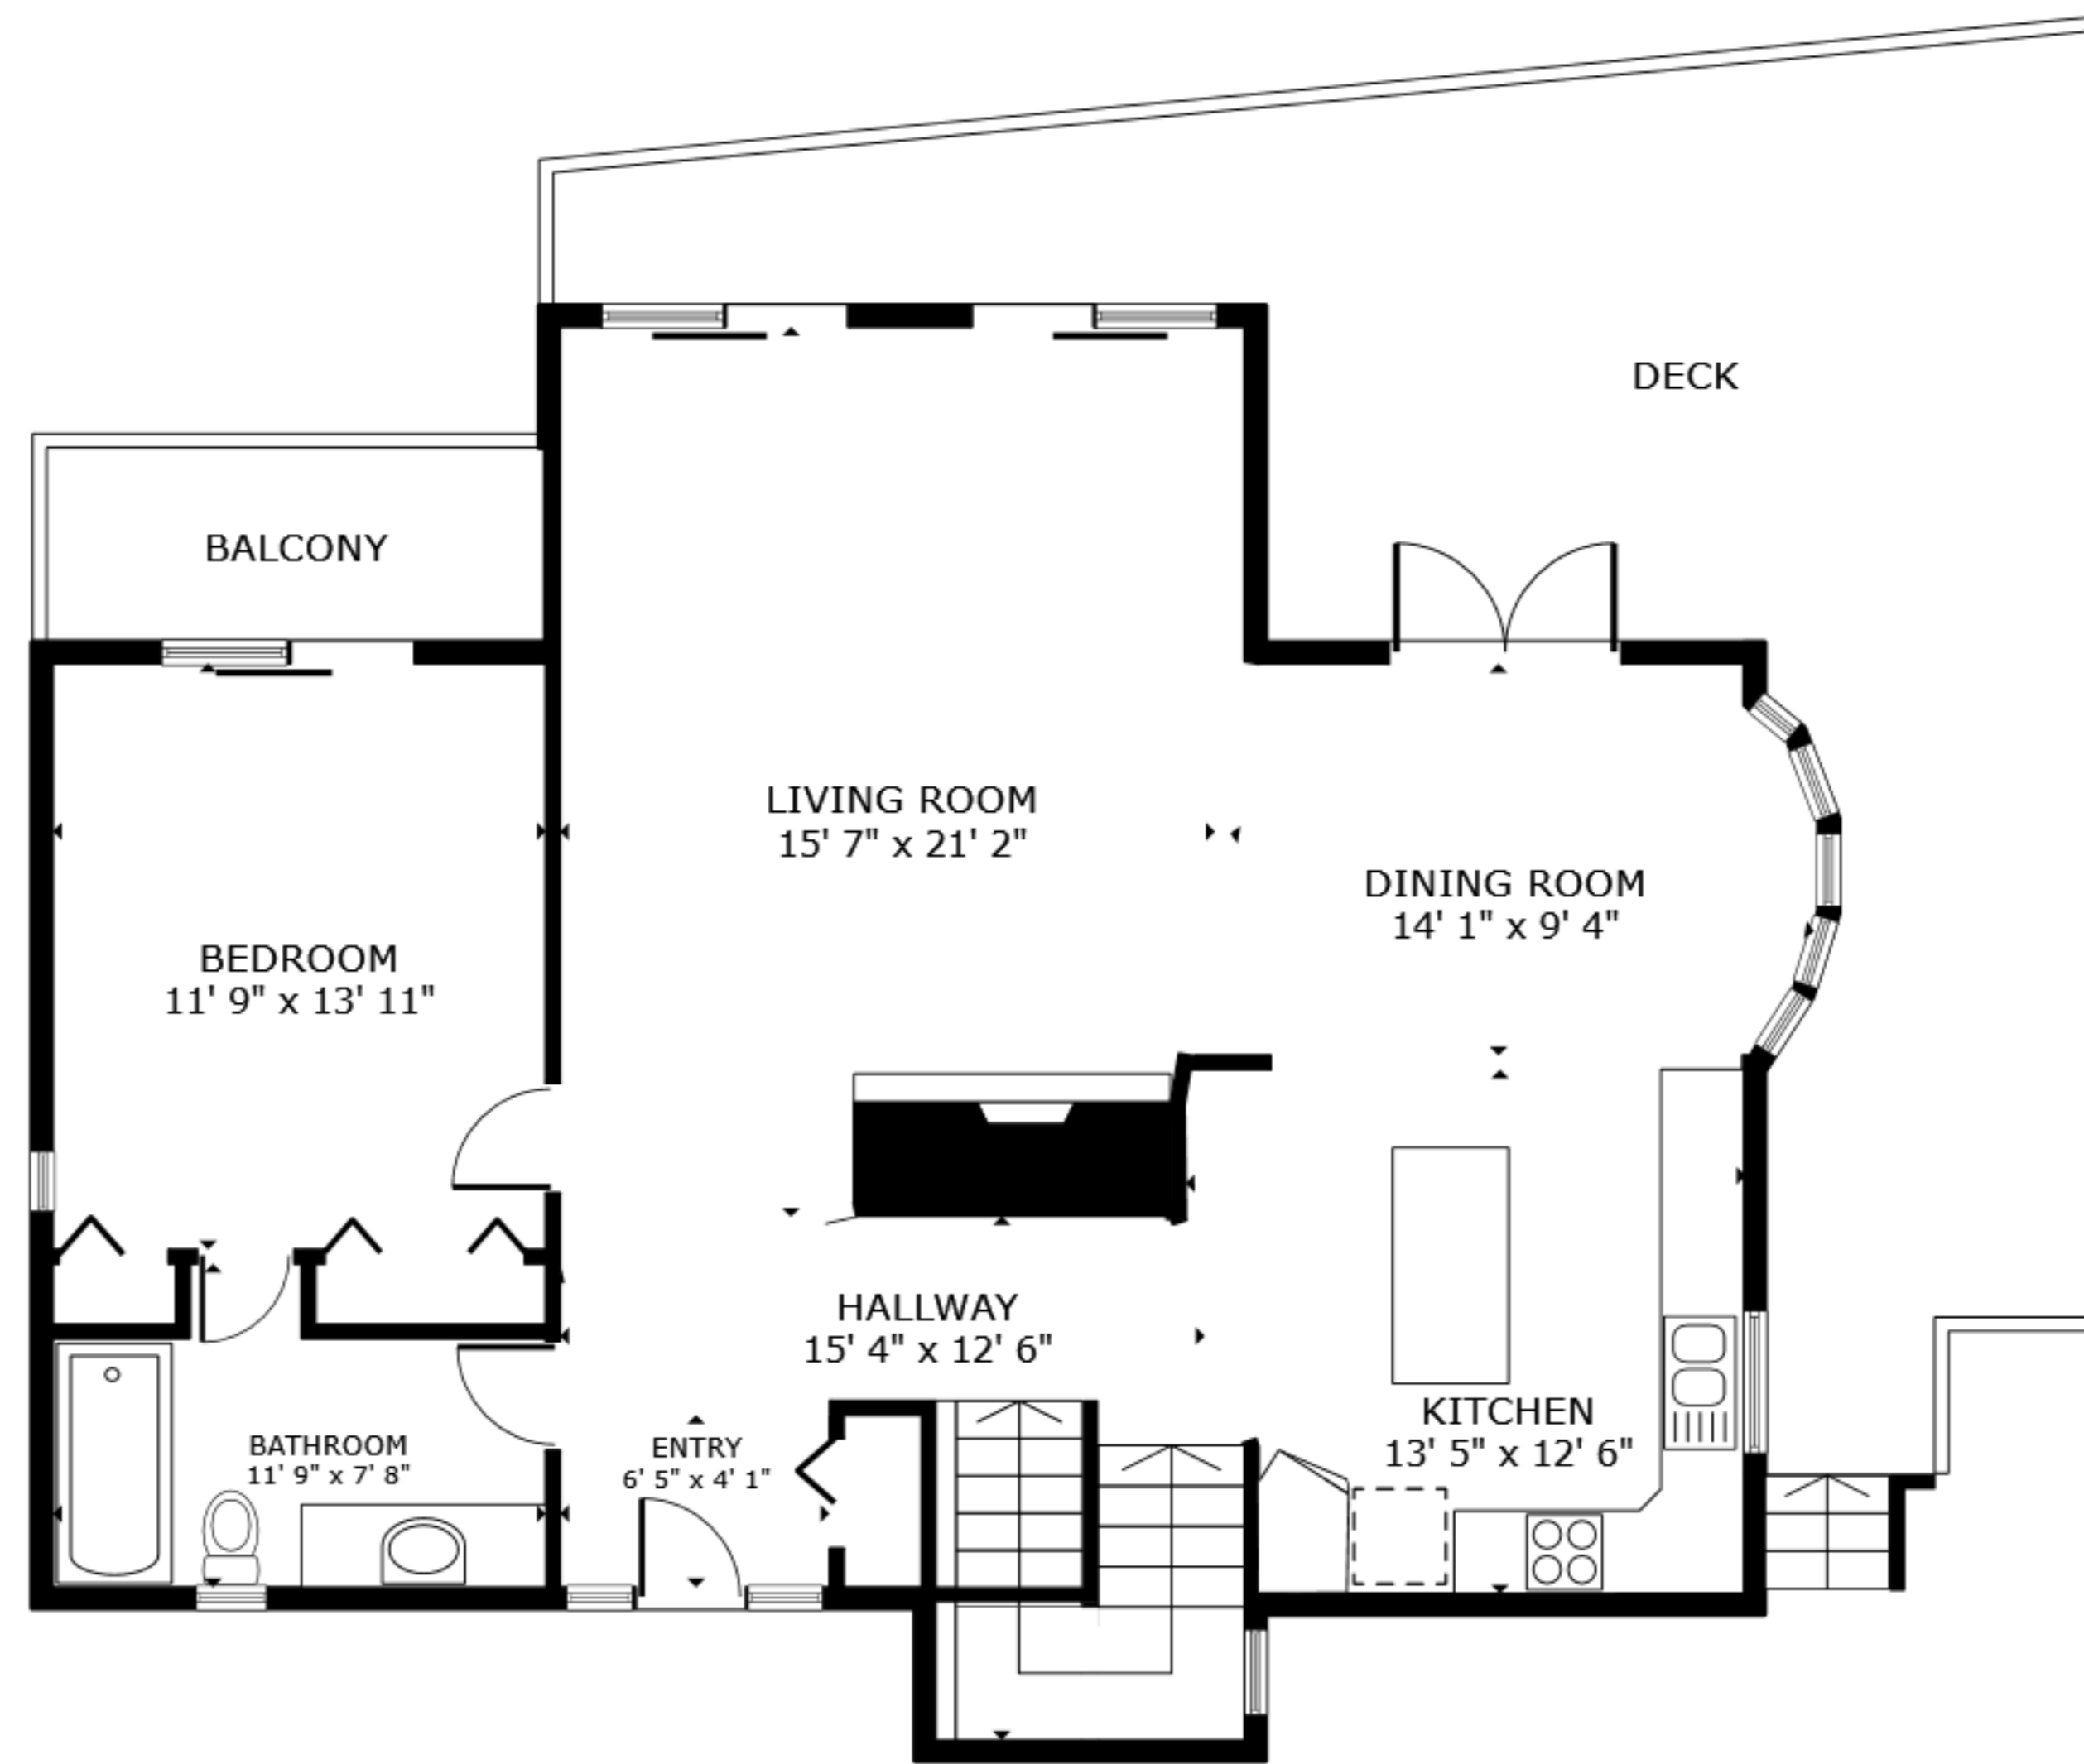

FLOOR 1

FLOOR 2

FLOOR 3

GROSS INTERNAL AREA
 FLOOR 1 1,042 sq.ft. FLOOR 2 1,071 sq.ft. FLOOR 3 779 sq.ft.
 EXCLUDED AREAS : BALCONY 55 sq.ft. DECK 464 sq.ft. SHED 70 sq.ft. BALCONY 56 sq.ft.
 BALCONY 51 sq.ft.
 TOTAL : 2,891 sq.ft.

SIZES AND DIMENSIONS ARE APPROXIMATE, ACTUAL MAY VARY.