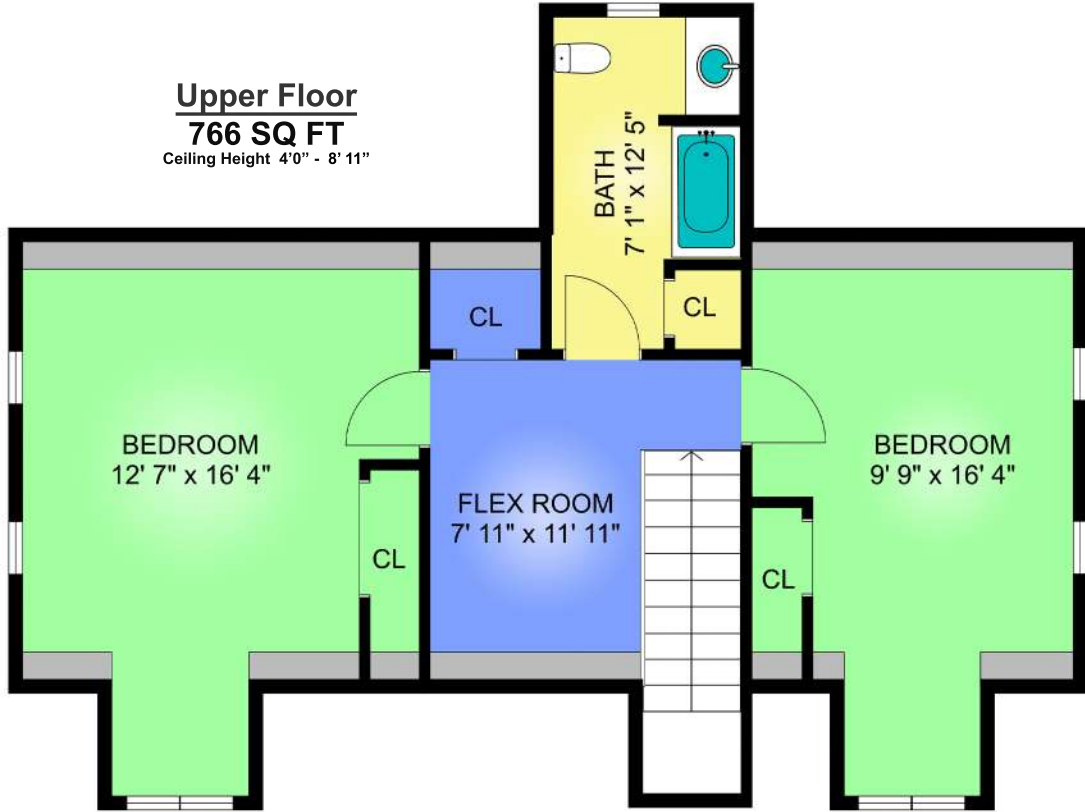

**Main Floor**  
**1079 SQ FT**  
Ceiling Height 8' 0"

6716 WALL ST							
FLOOR	FINISHED	GAZEBO	PORCH	DECK	SHED	GARAGE	TOTAL
MAIN	1079	100	55	216	64	547	2061
UPPER	766	0	0	0	0	0	766
<b>TOTAL</b>	<b>1845</b>	<b>100</b>	<b>55</b>	<b>216</b>	<b>64</b>	<b>547</b>	<b>2827</b>

PLANS MAY NOT BE 100% ACCURATE, IF CRITICAL BUYER TO VERIFY.  
FLOOR PLAN PREPARED FOR EXCLUSIVE USE OF

Mike Eddy

**Upper Floor**  
**766 SQ FT**  
 Ceiling Height 4'0" - 8' 11"

6716 WALL ST							
FLOOR	FINISHED	GAZEBO	PORCH	DECK	SHED	GARAGE	TOTAL
MAIN	1079	100	55	216	64	547	2061
UPPER	766	0	0	0	0	0	766
<b>TOTAL</b>	<b>1845</b>	<b>100</b>	<b>55</b>	<b>216</b>	<b>64</b>	<b>547</b>	<b>2827</b>

PLANS MAY NOT BE 100% ACCURATE, IF CRITICAL BUYER TO VERIFY.  
 FLOOR PLAN PREPARED FOR EXCLUSIVE USE OF

**Mike Eddy**