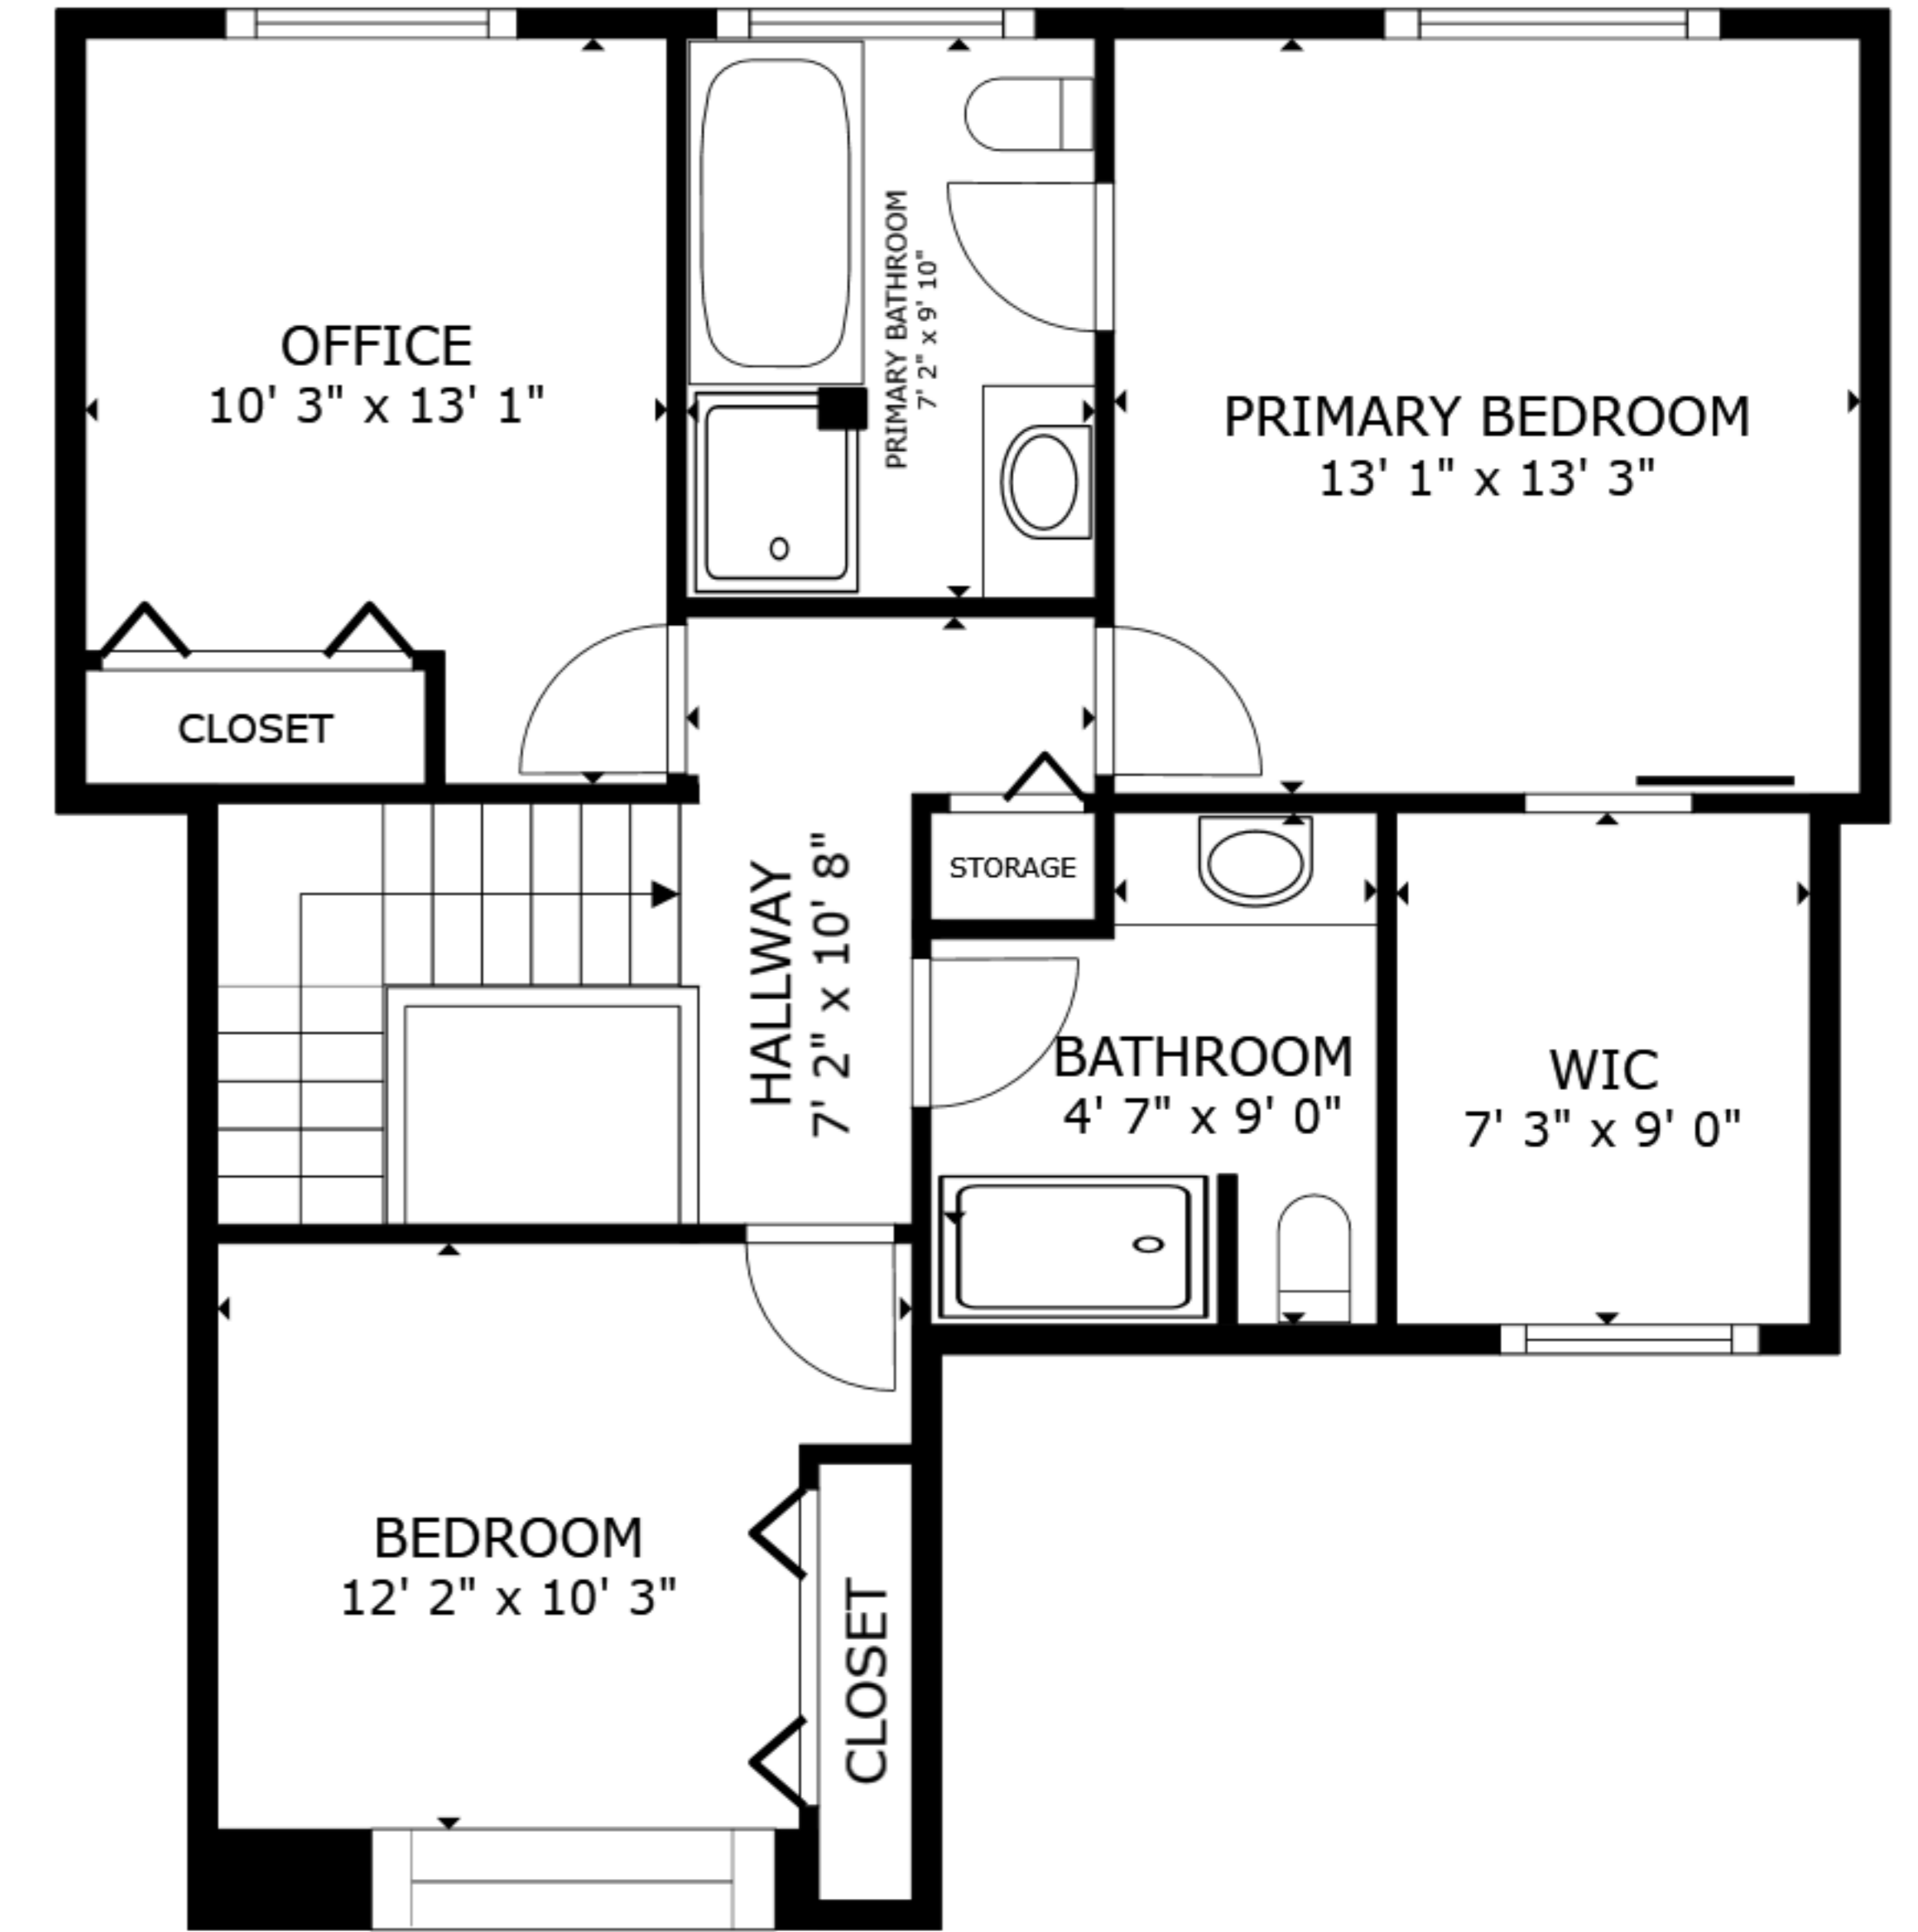

FLOOR 1

FLOOR 2

FLOOR 3

GROSS INTERNAL AREA  
 FLOOR 1 249 sq.ft. FLOOR 2 1,067 sq.ft. FLOOR 3 782 sq.ft.  
 TOTAL : 2,098 sq.ft.

SIZES AND DIMENSIONS ARE APPROXIMATE, ACTUAL MAY VARY.