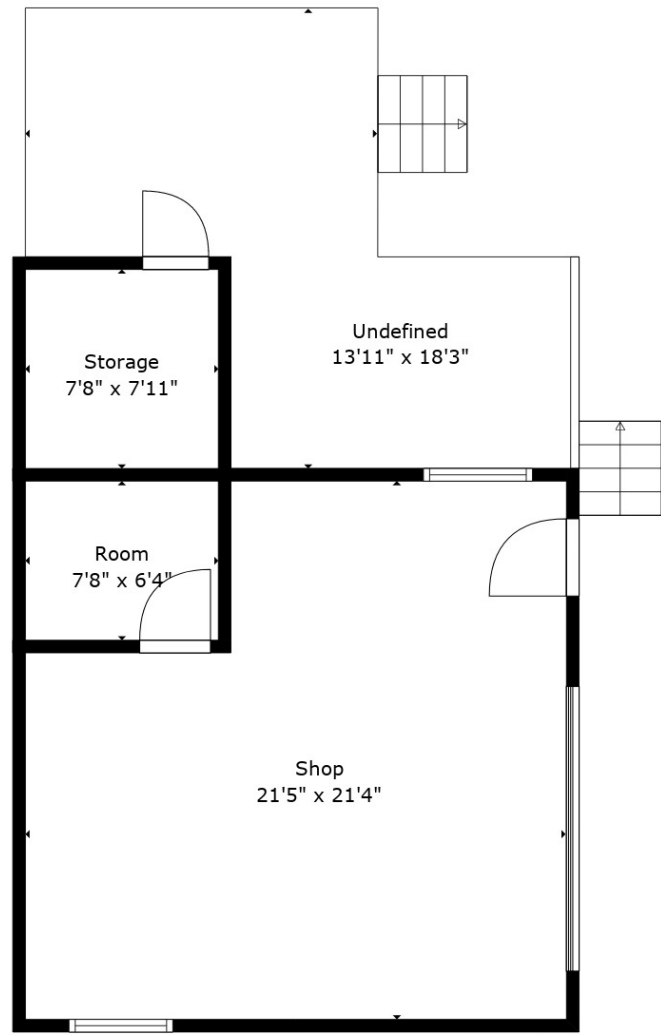

Estimated areas

GLA FLOOR 1: 0 sq. ft, excluded 829 sq. ft
 GLA FLOOR 2: 954 sq. ft, excluded 349 sq. ft
 Total GLA 954 sq. ft, total scanned area 2132 sq. ft

Measurements By Rebelsun Co. Deemed Highly Reliable But Not Guaranteed.