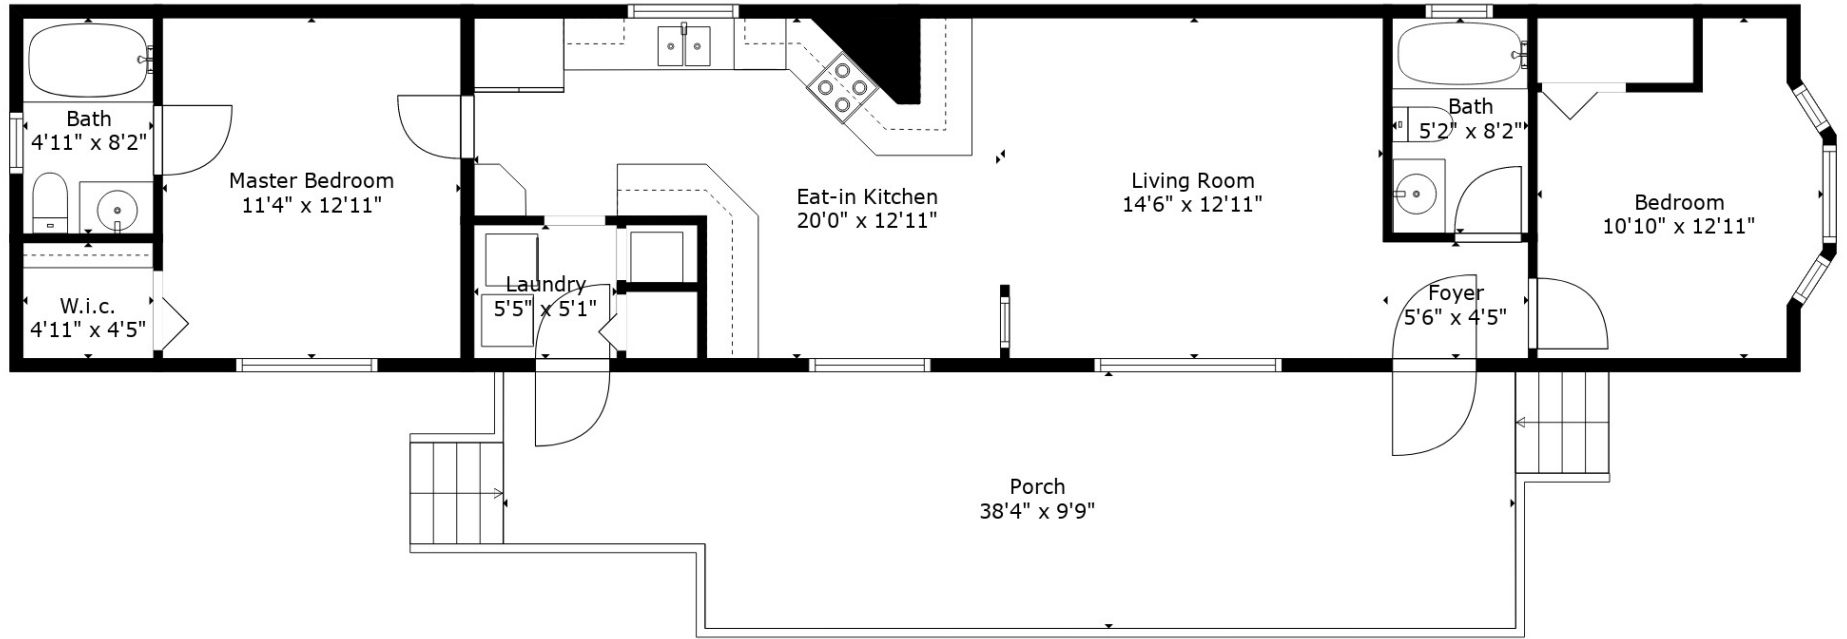

Estimated areas

GLA FLOOR 1: 0 sq. ft, excluded 829 sq. ft
 GLA FLOOR 2: 954 sq. ft, excluded 349 sq. ft
 Total GLA 954 sq. ft, total scanned area 2132 sq. ft

Measurements By Rebelsun Co. Deemed Highly Reliable But Not Guaranteed.