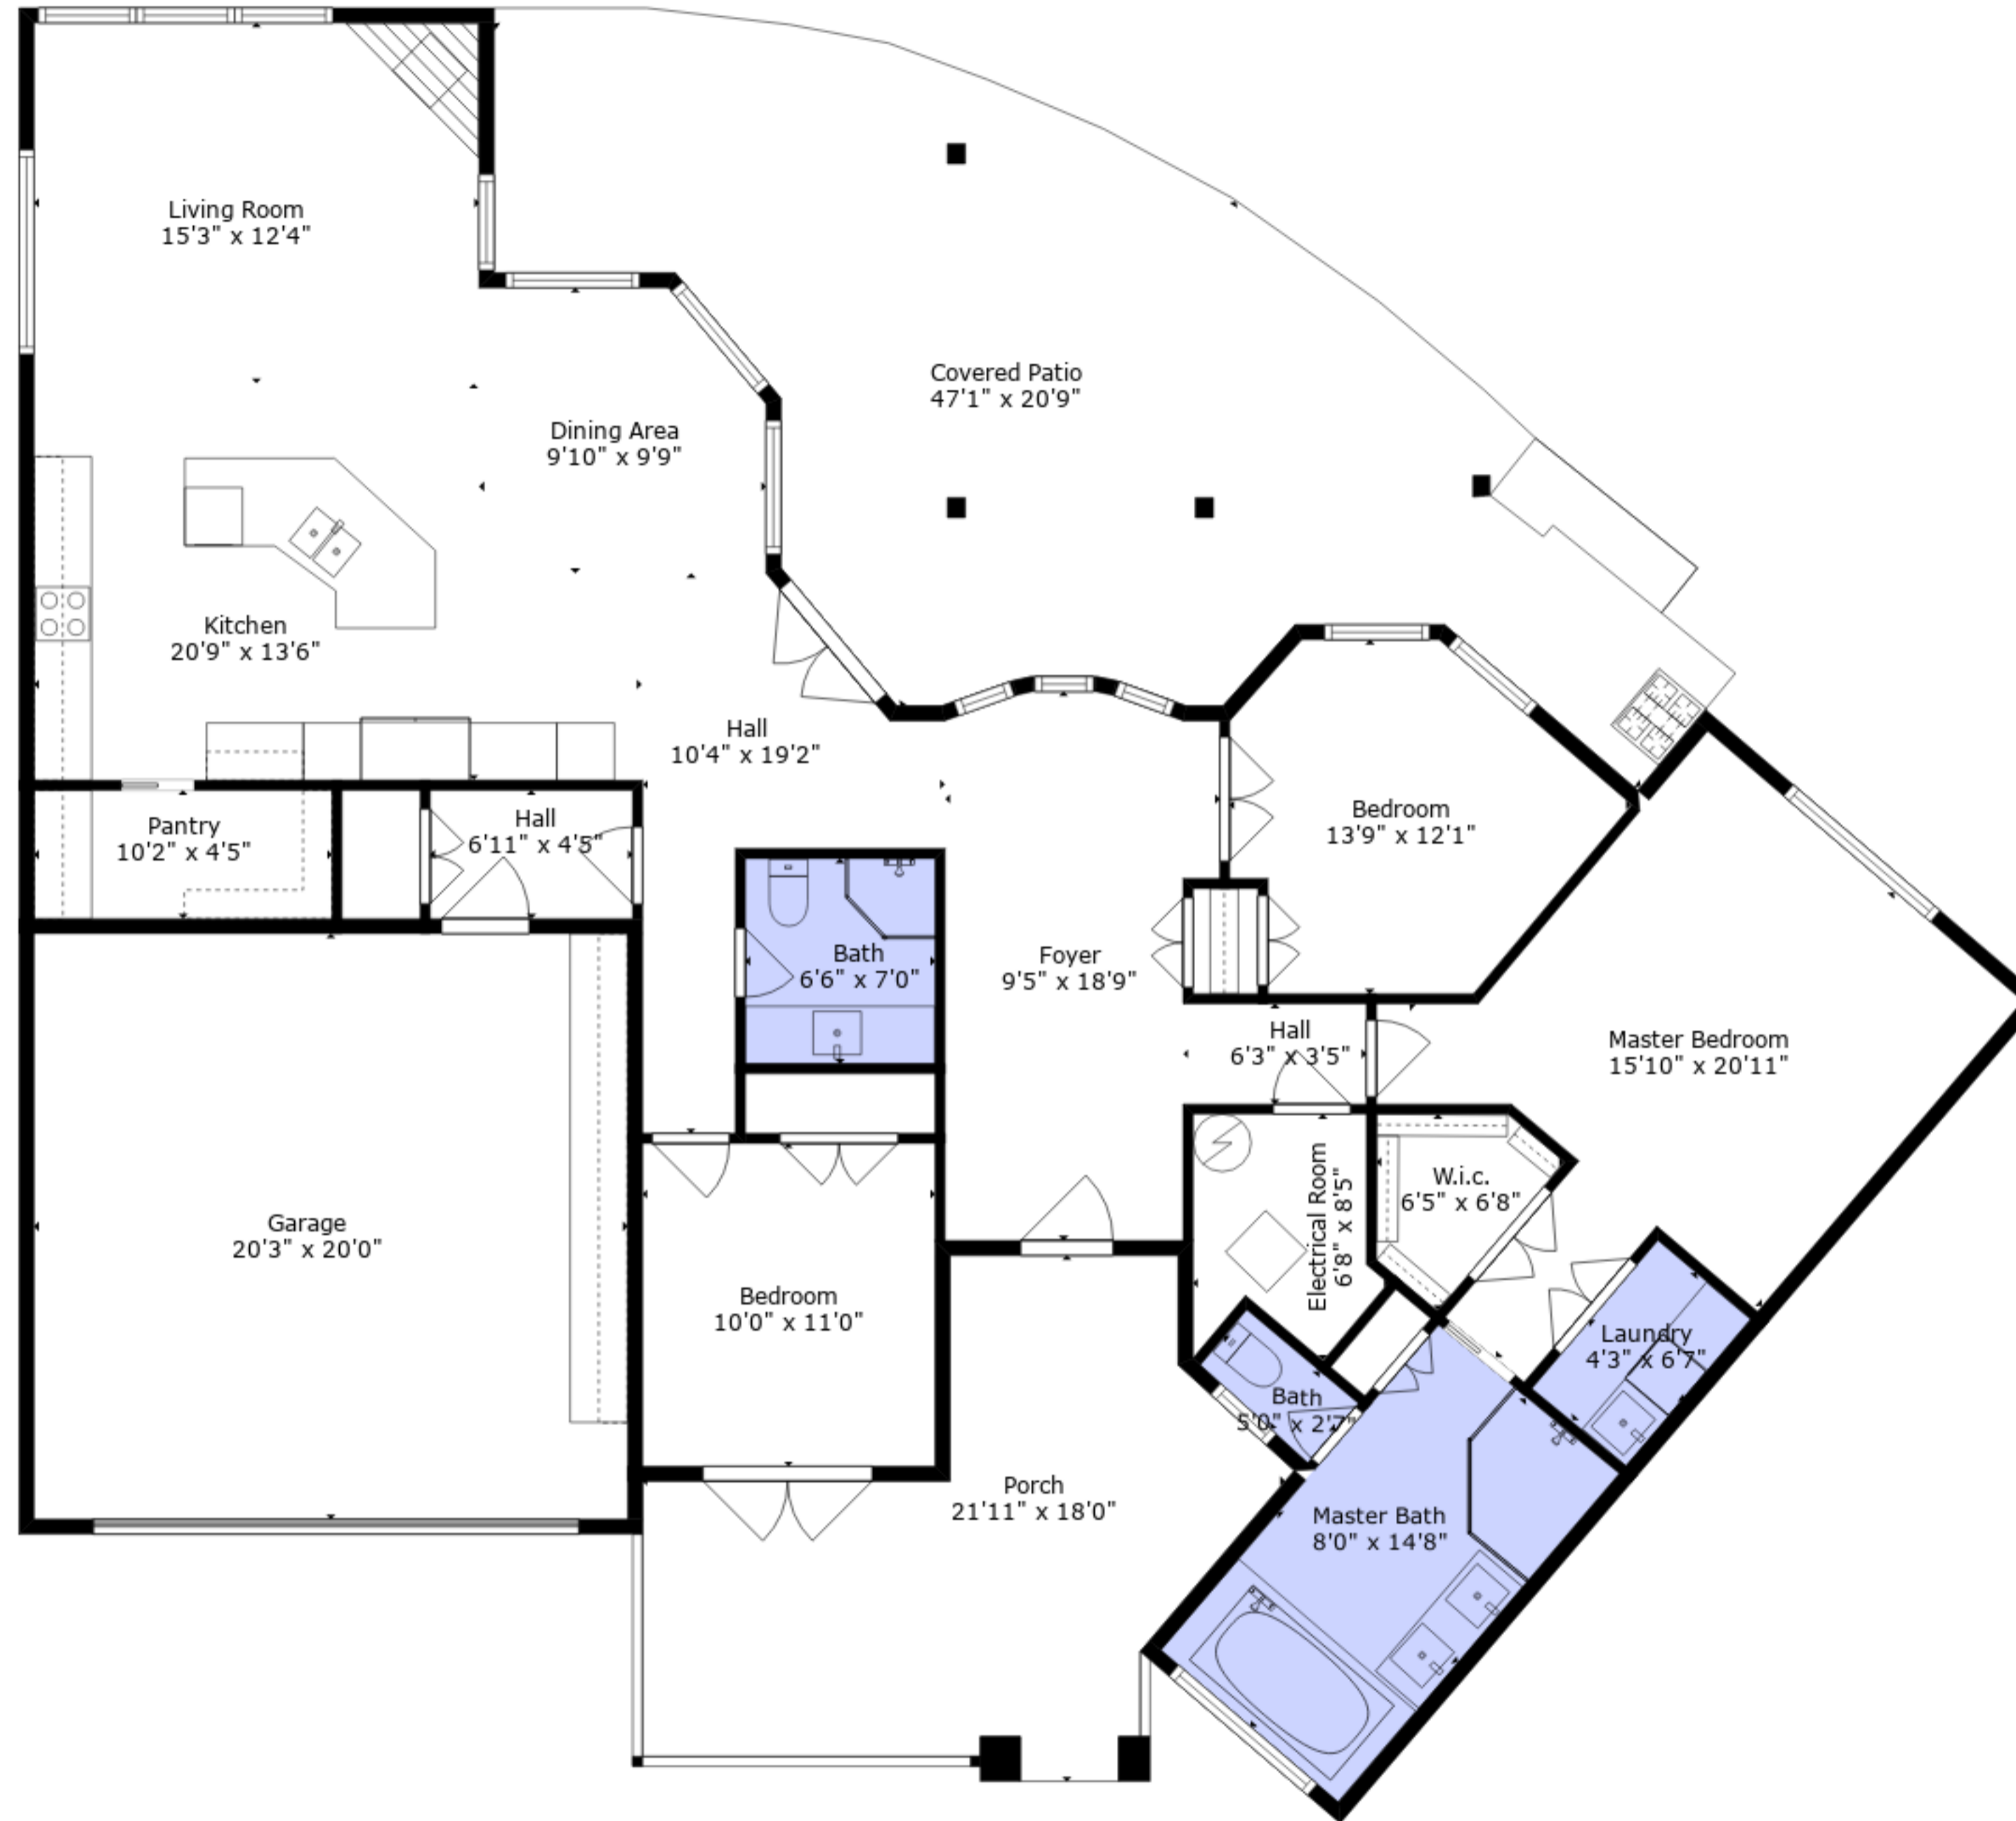

**ESTIMATED AREAS**

GLA FLOOR 1: 1808 sq. ft EXCLUDED AREAS 1285 sq. ft  
 Total GLA 1808 sq. ft, total area 3093 sq. ft 0 sq. ft

Measurements By Rebelsun Co. Deemed Highly Reliable But Not Guaranteed.

**ESTIMATED AREAS**

GLA FLOOR 1: 1808 sq. ft EXCLUDED AREAS 1285 sq. ft  
 Total GLA 1808 sq. ft, total area 3093 sq. ft 0 sq. ft

Measurements By Rebelsun Co. Deemed Highly Reliable But Not Guaranteed.