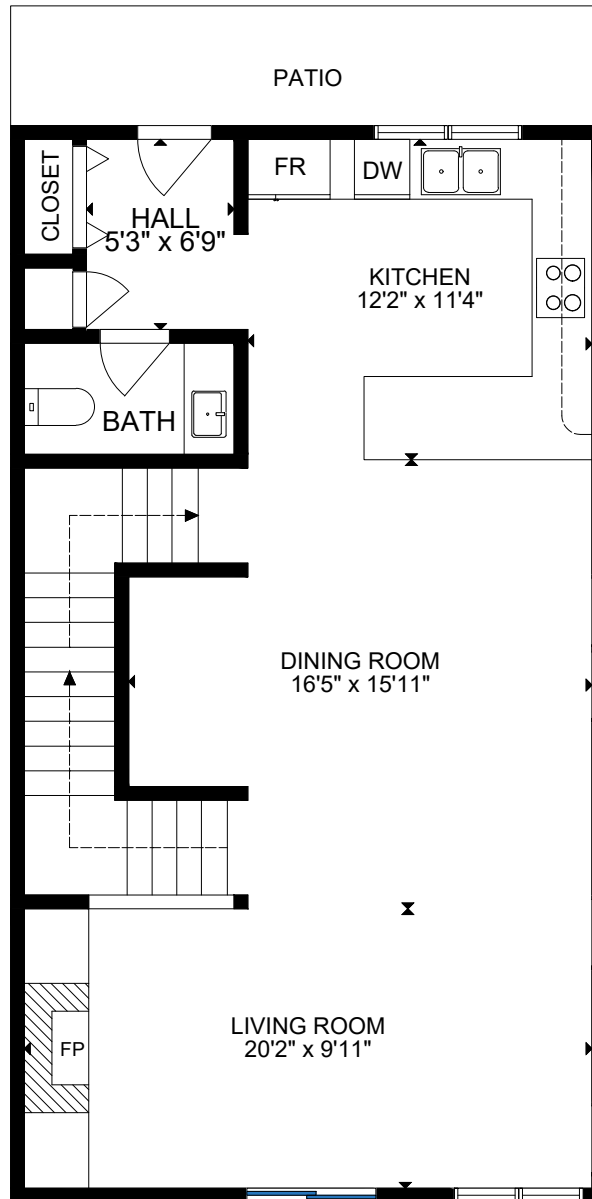

FLOOR 1

FLOOR 2

FLOOR 3

GROSS INTERNAL AREA
 FLOOR 1: 311 SQ FT, FLOOR 2: 810 SQ FT, FLOOR 3: 810 SQ FT
 EXCLUDED AREAS: GARAGE: 526 SQ FT
 TOTAL: 1931 SQ FT
 SIZE AND DIMENSIONS ARE APPROXIMATE, ACTUAL MAY VARY