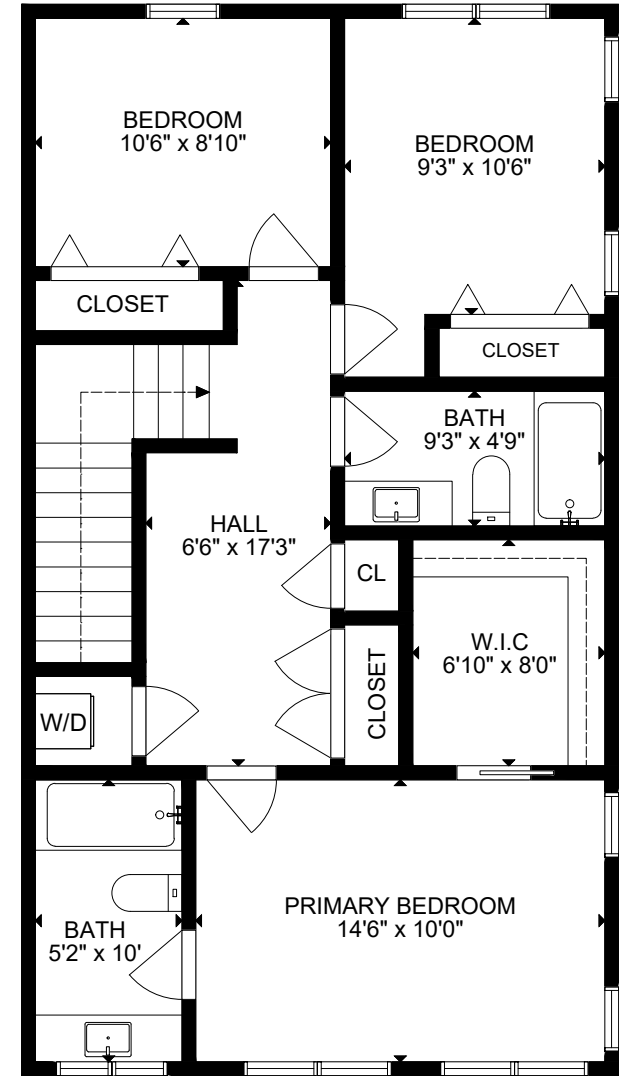

FLOOR 1

FLOOR 2

FLOOR 3

GROSS INTERNAL AREA
 FLOOR 1: 311 SQ FT, FLOOR 2: 810 SQ FT, FLOOR 3: 810 SQ FT
 EXCLUDED AREAS: GARAGE: 526 SQ FT
 TOTAL: 1931 SQ FT
 SIZE AND DIMENSIONS ARE APPROXIMATE, ACTUAL MAY VARY