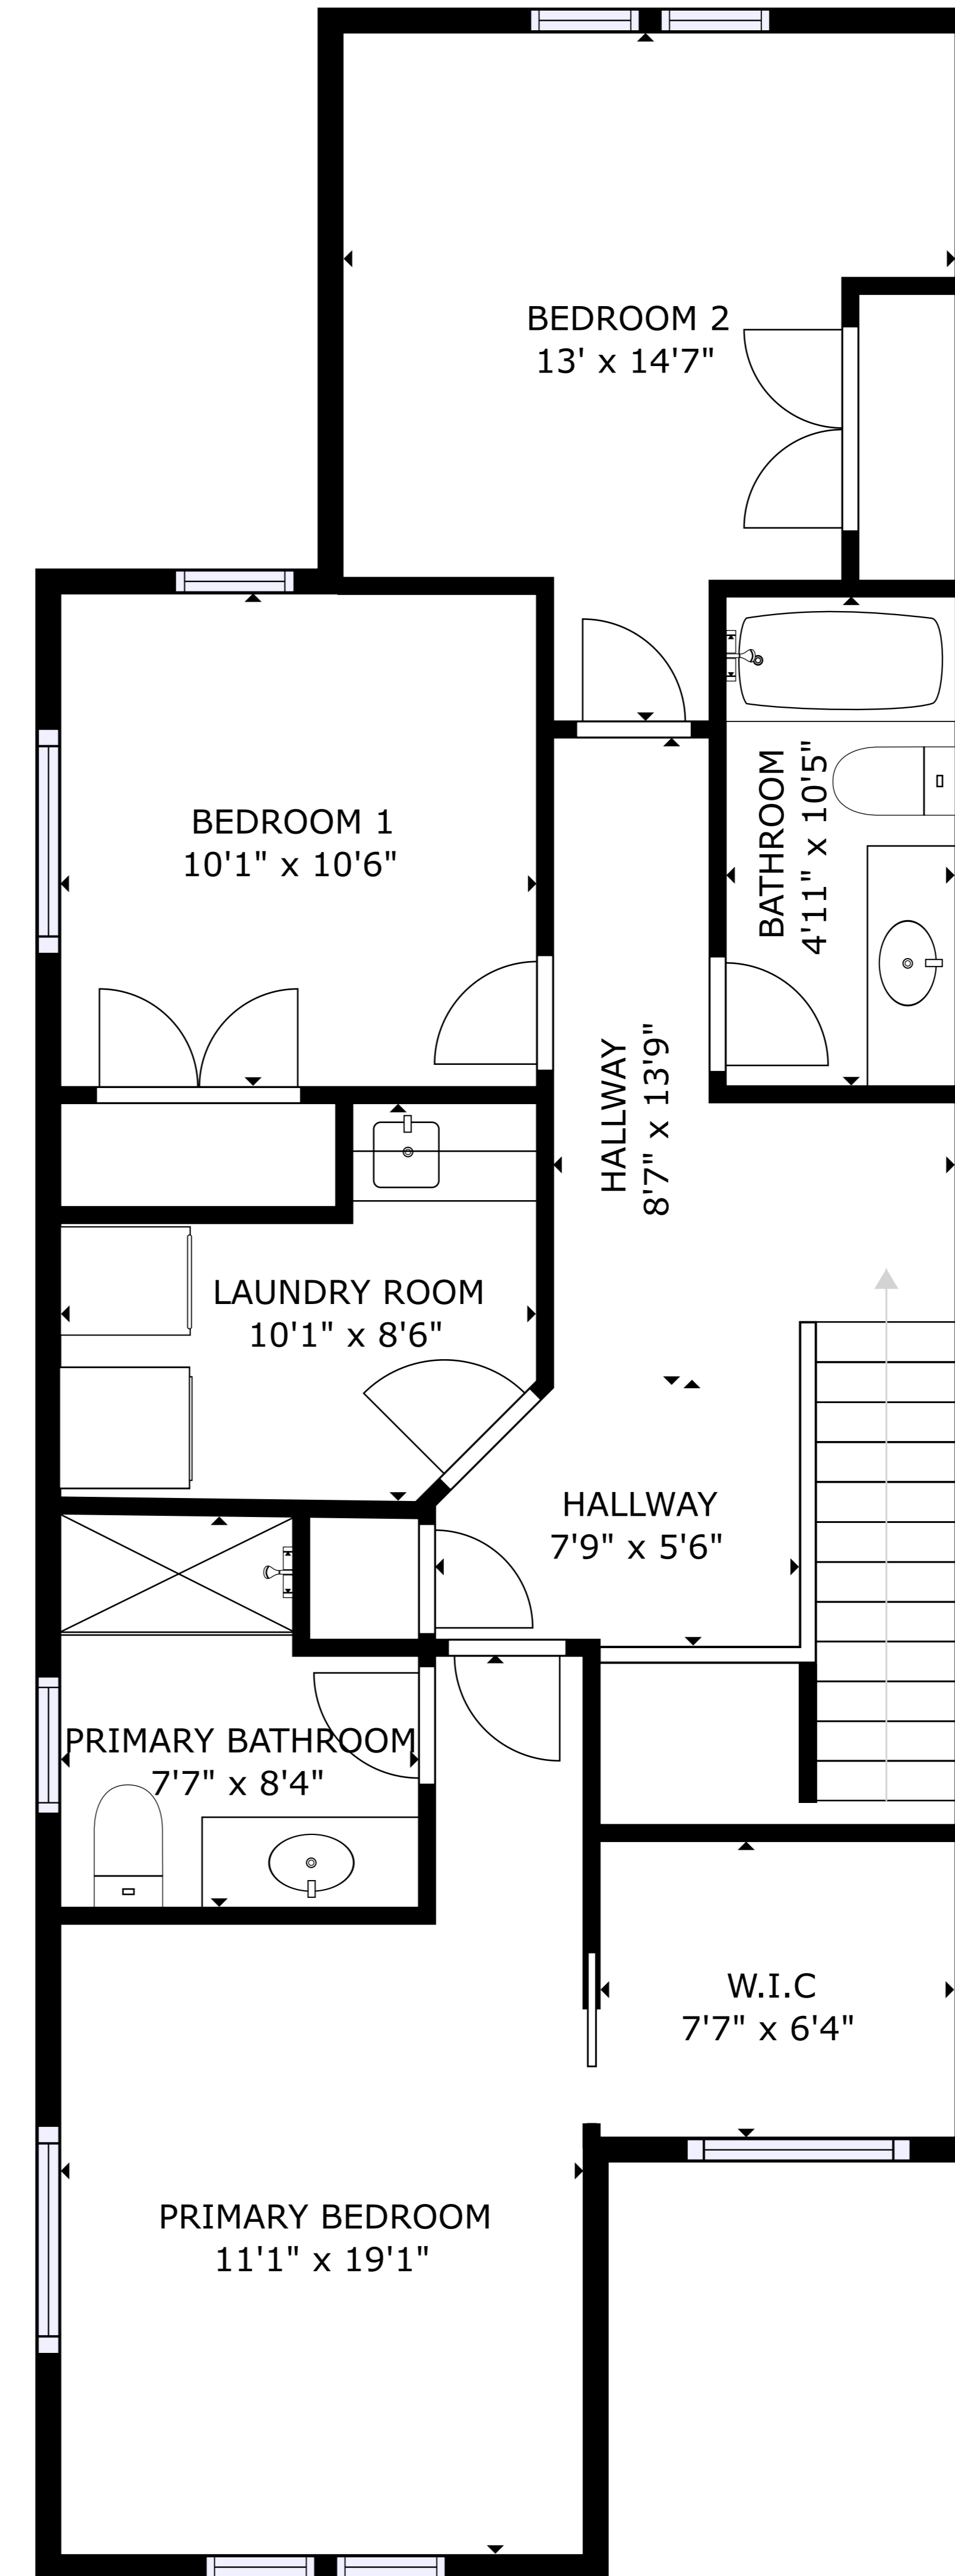

FLOOR 1

FLOOR 2

GROSS INTERNAL AREA
 FLOOR 1: 602 sq ft, FLOOR 2: 873 sq ft
 TOTAL: 1475 sq ft
 SIZES AND DIMENSIONS ARE APPROXIMATE, ACTUAL MAY VARY.