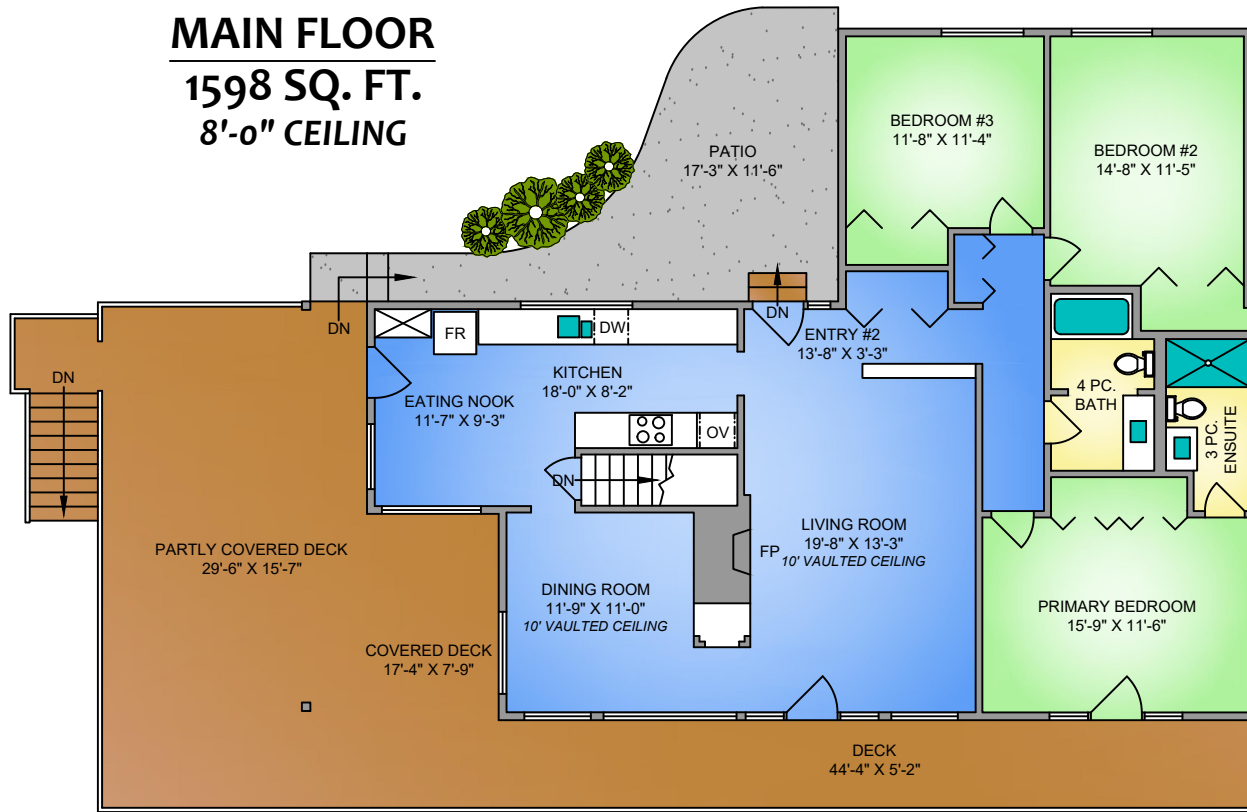

**MAIN FLOOR**  
**1598 SQ. FT.**  
**8'-0" CEILING**

**LOWER FLOOR**  
**1501 SQ. FT.**  
**7'-7" CEILING**

NORTH

0' 5' 10'  
 SCALE

177 PIPER CRESCENT  
 NOVEMBER 15, 2024

Prepared by PROPER MEASURE MID ISLAND for the exclusive use of LORI BROTHERS  
 Plans may not be 100% accurate. Buyer must verify any critical measurement.

Private resale or modification of floor plans to a third party by any individual or entity other than Proper Measure Mid Island is strictly prohibited

FLOOR	AREA (SQ. FT.)	
	FINISHED	DECK / PATIO
MAIN	1598	1007
LOWER	1501	380
TOTAL	3099	1387