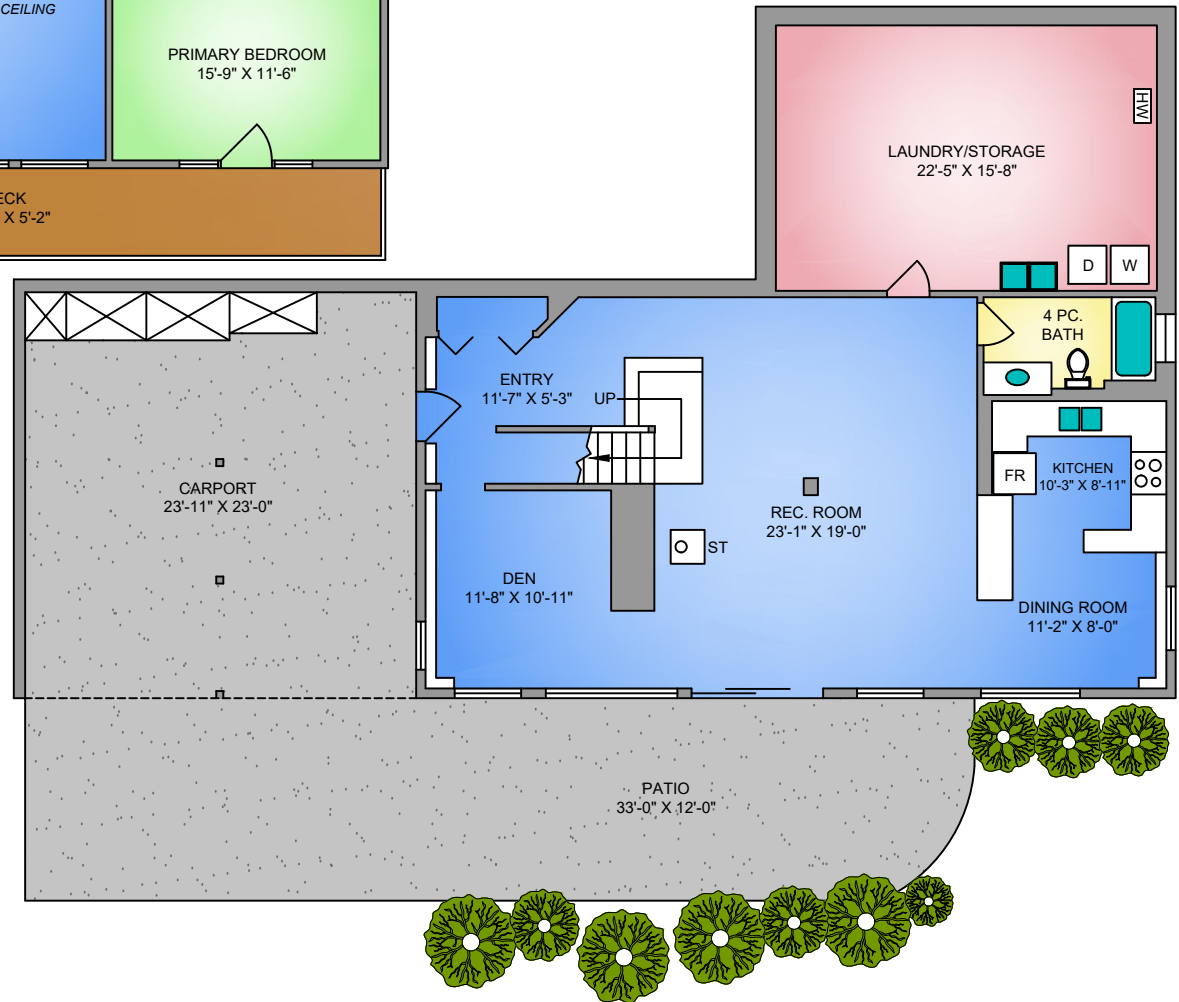

**MAIN FLOOR**  
**1598 SQ. FT.**  
**8'-0" CEILING**

**LOWER FLOOR**  
**1501 SQ. FT.**  
**7'-7" CEILING**

NORTH

0' 5' 10'  
 SCALE

177 PIPER CRESCENT  
 NOVEMBER 15, 2024

Prepared by PROPER MEASURE MID ISLAND for the exclusive use of LORI BROTHERS  
 Plans may not be 100% accurate. Buyer must verify any critical measurement.

Private resale or modification of floor plans to a third party by any individual or entity other than Proper Measure Mid Island is strictly prohibited

FLOOR	AREA (SQ. FT.)	
	FINISHED	DECK / PATIO
MAIN	1598	1007
LOWER	1501	380
TOTAL	3099	1387