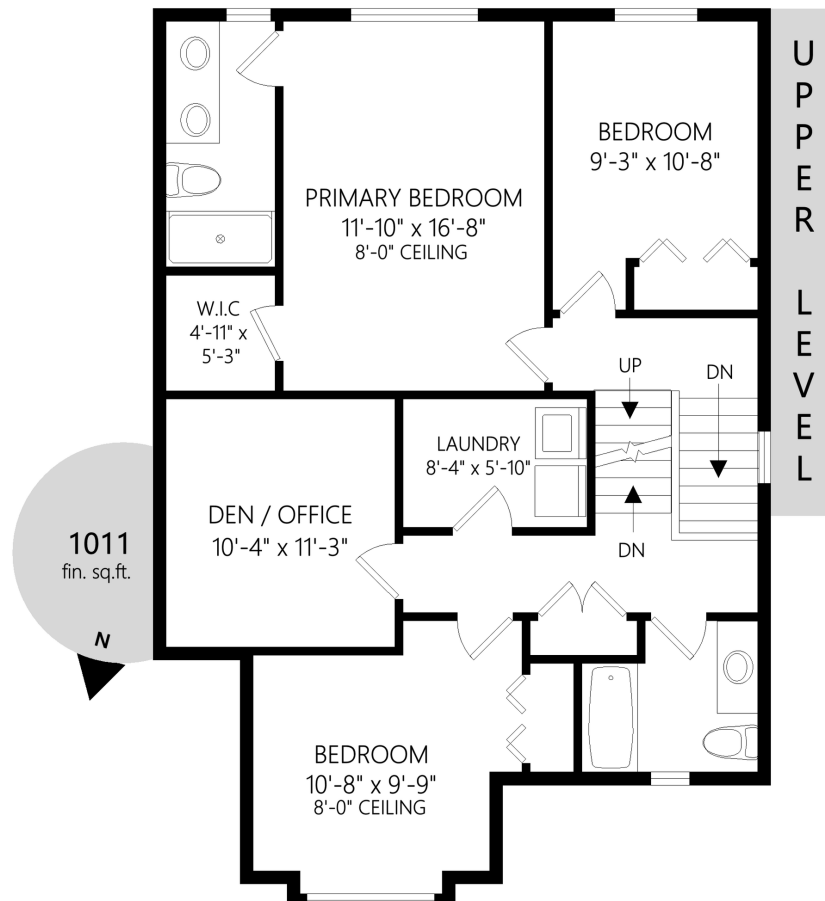

3439 Turnstone Dr

	Fin. Sq.Ft.	UnFin. Sq.Ft.	Total Sq.Ft.
Garage	0	399	399
Main Level	731	0	731
Upper Level	1011	0	1011
Lower Level	211	0	211
Total	1953	399	2352

Shown length and width dimensions are approximate.
 Area sq.ft. is representative of the on-site measurements. (1" accuracy)