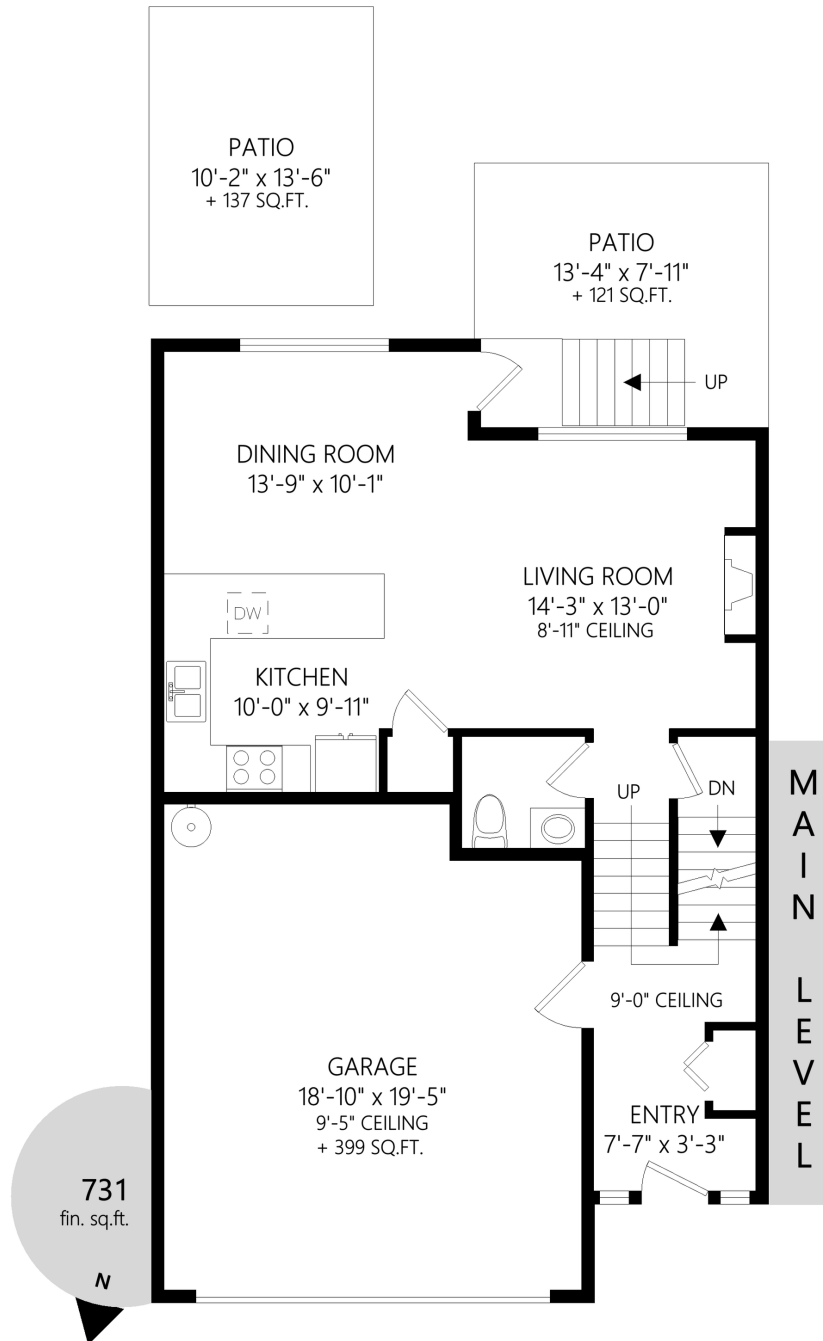

3439 Turnstone Dr

	Fin. Sq.Ft.	UnFin. Sq.Ft.	Total Sq.Ft.
Garage	0	399	399
Main Level	731	0	731
Upper Level	1011	0	1011
Lower Level	211	0	211
Total	1953	399	2352

Shown length and width dimensions are approximate.
 Area sq.ft. is representative of the on-site measurements. (1" accuracy)