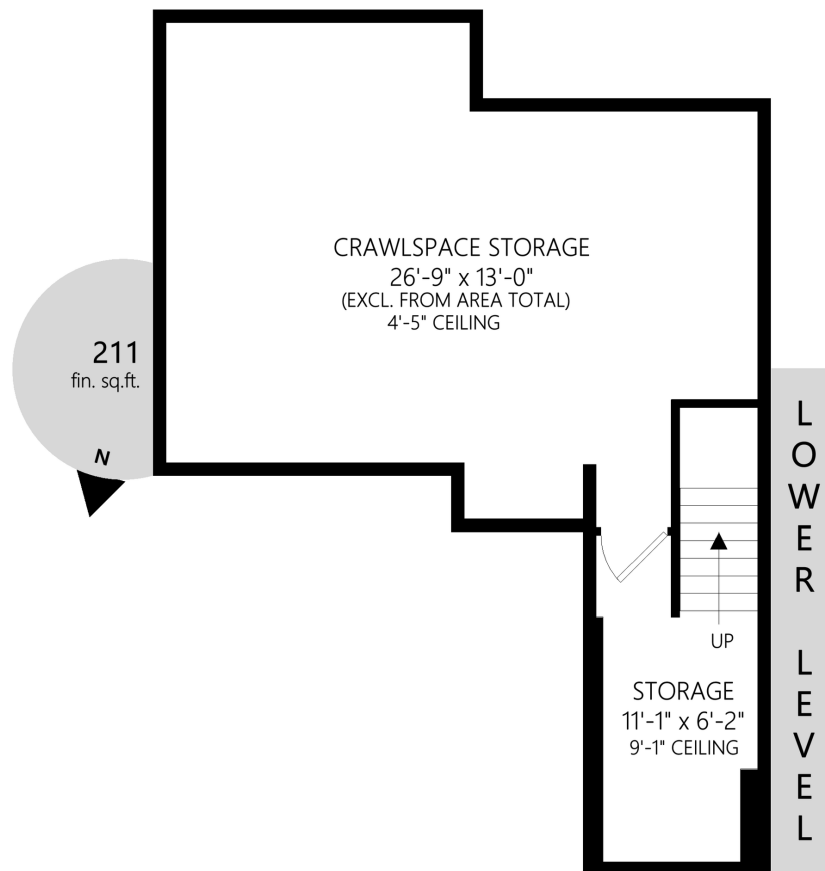

3439 Turnstone Dr

	Fin. Sq.Ft.	UnFin. Sq.Ft.	Total Sq.Ft.
Garage	0	399	399
Main Level	731	0	731
Upper Level	1011	0	1011
Lower Level	211	0	211
Total	1953	399	2352

Shown length and width dimensions are approximate.
 Area sq.ft. is representative of the on-site measurements. (1" accuracy)