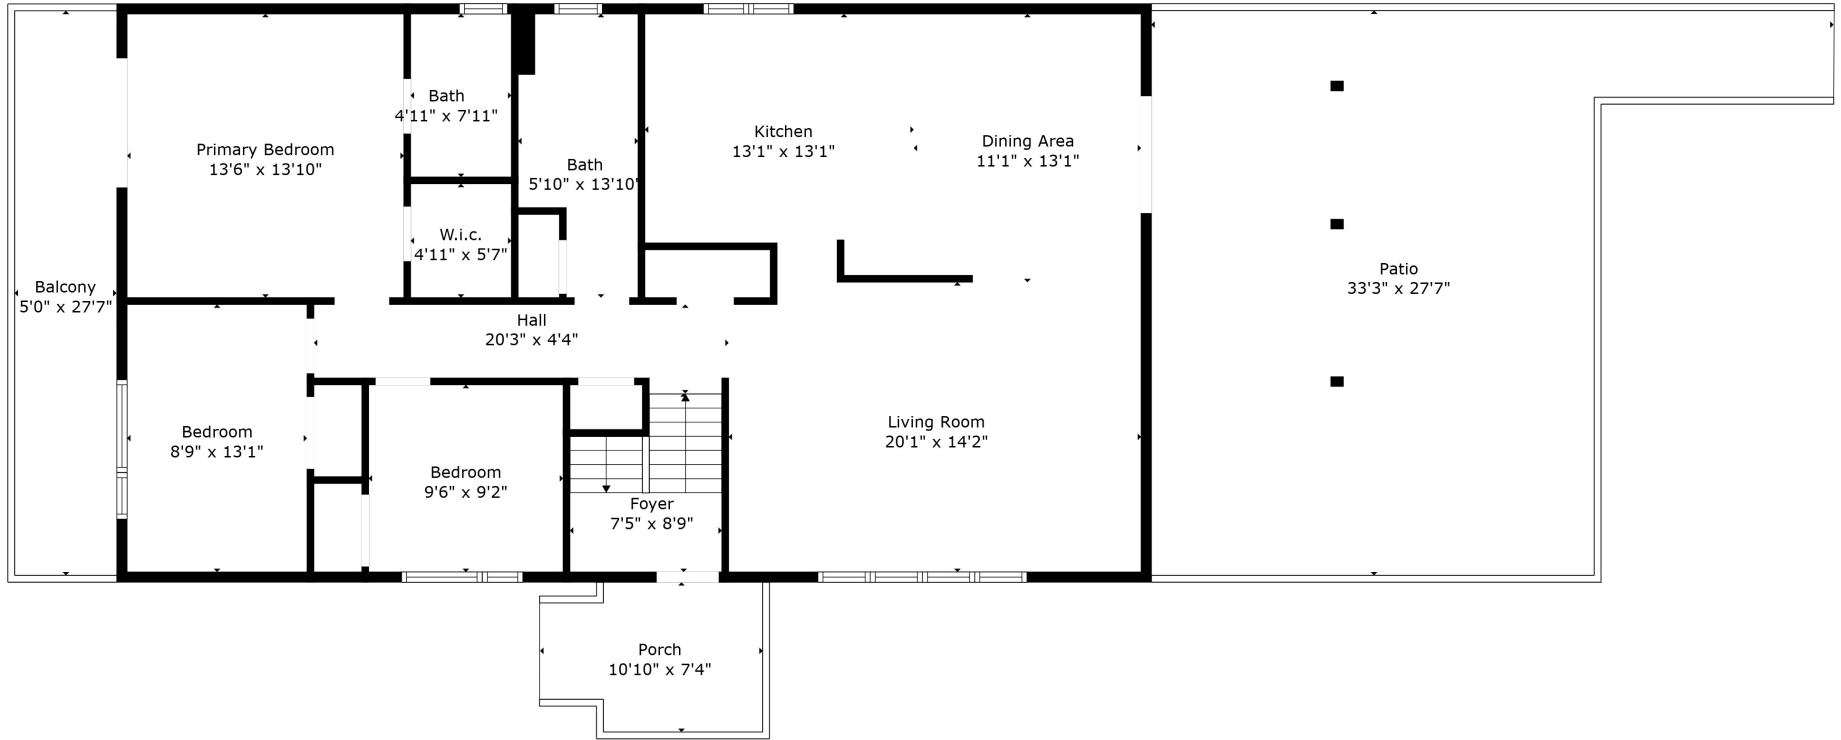

TOTAL: 2531 sq. ft

Below Ground: 1185 sq. ft, FLOOR 2: 1346 sq. ft

EXCLUDED AREAS: GARAGE: 397 sq. ft, STORAGE: 161 sq. ft, PATIO: 942 sq. ft,
 PORCH: 71 sq. ft, BALCONY: 137 sq. ft

Measurements Are Calculated By Cubicasa Technology. Deemed Highly Reliable But Not Guaranteed.