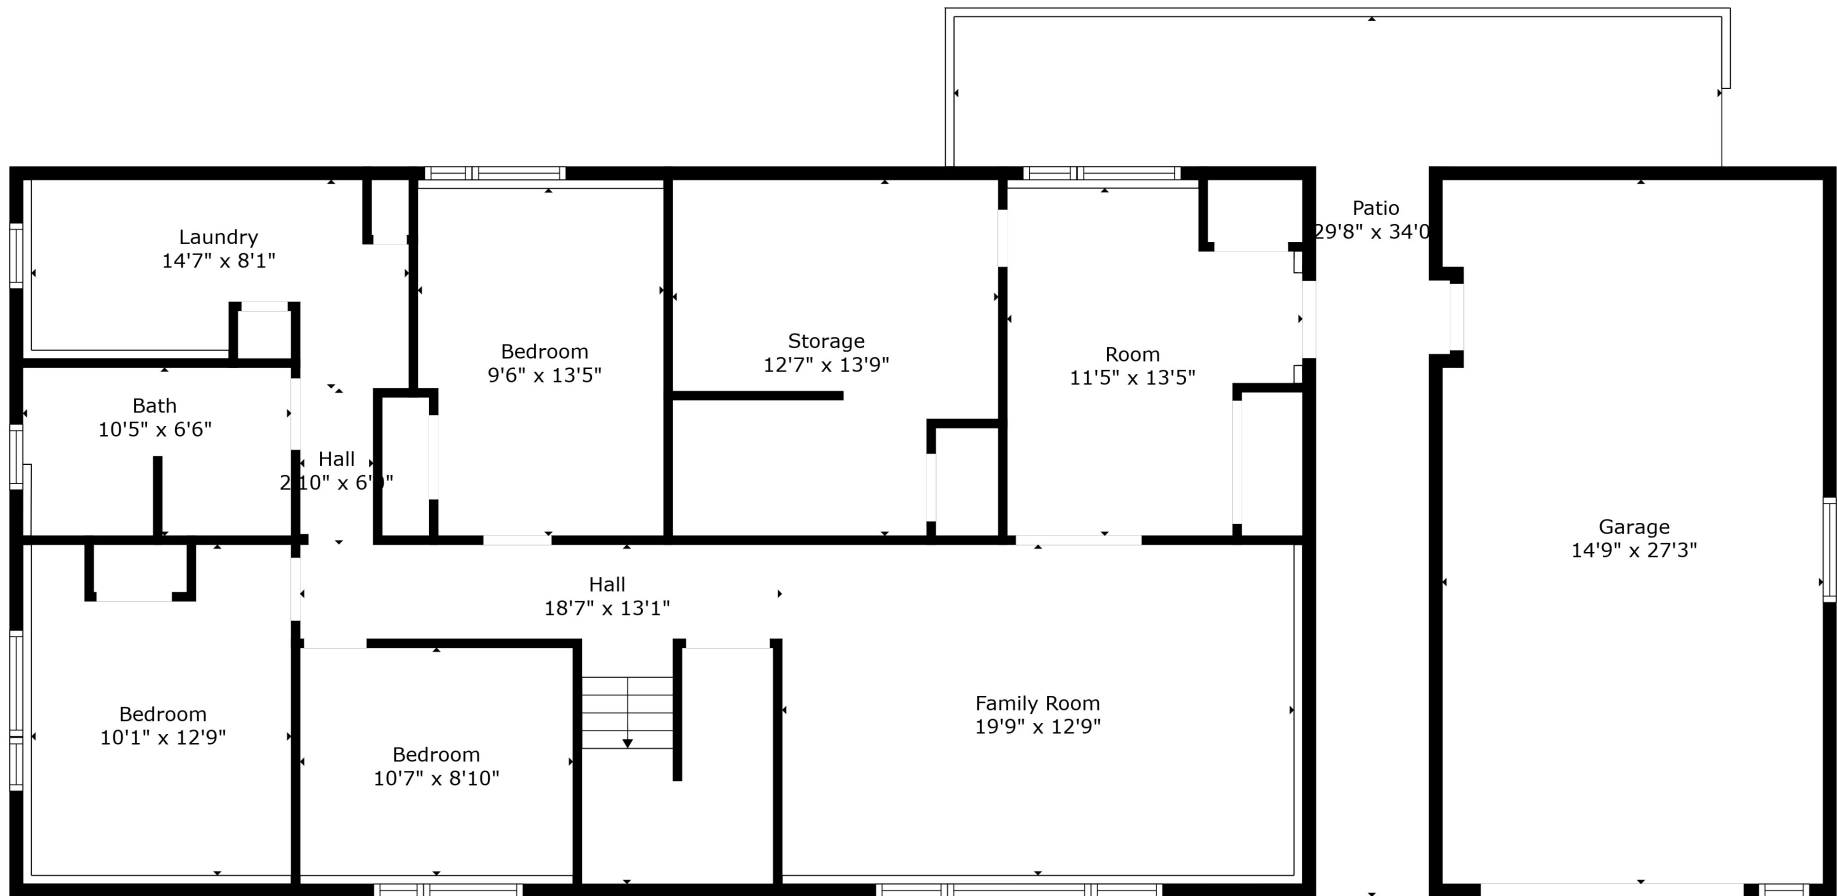

TOTAL: 2531 sq. ft

Below Ground: 1185 sq. ft, FLOOR 2: 1346 sq. ft

EXCLUDED AREAS: GARAGE: 397 sq. ft, STORAGE: 161 sq. ft, PATIO: 942 sq. ft,
 PORCH: 71 sq. ft, BALCONY: 137 sq. ft

Measurements Are Calculated By Cubicasa Technology. Deemed Highly Reliable But Not Guaranteed.