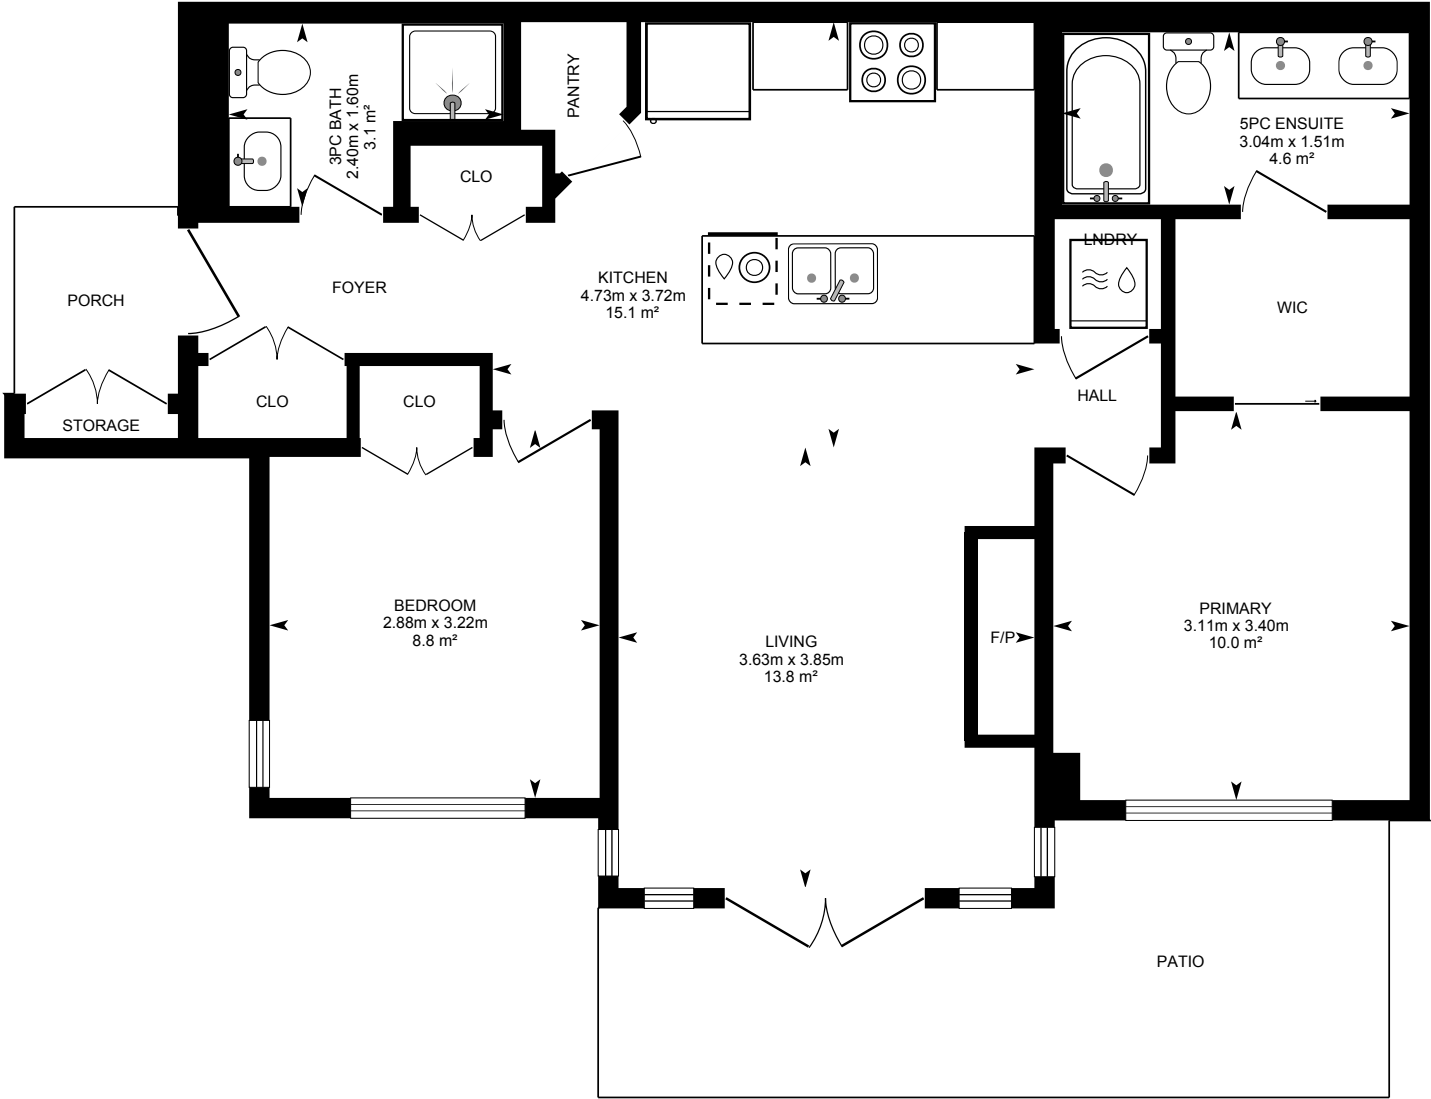

4-5025 Valley Drive, Sun Peaks, BC

PREPARED: 2024/09/24

White regions are excluded from total floor area in iGUIDE floor plans. All room dimensions and floor areas must be considered approximate and are subject to independent verification.