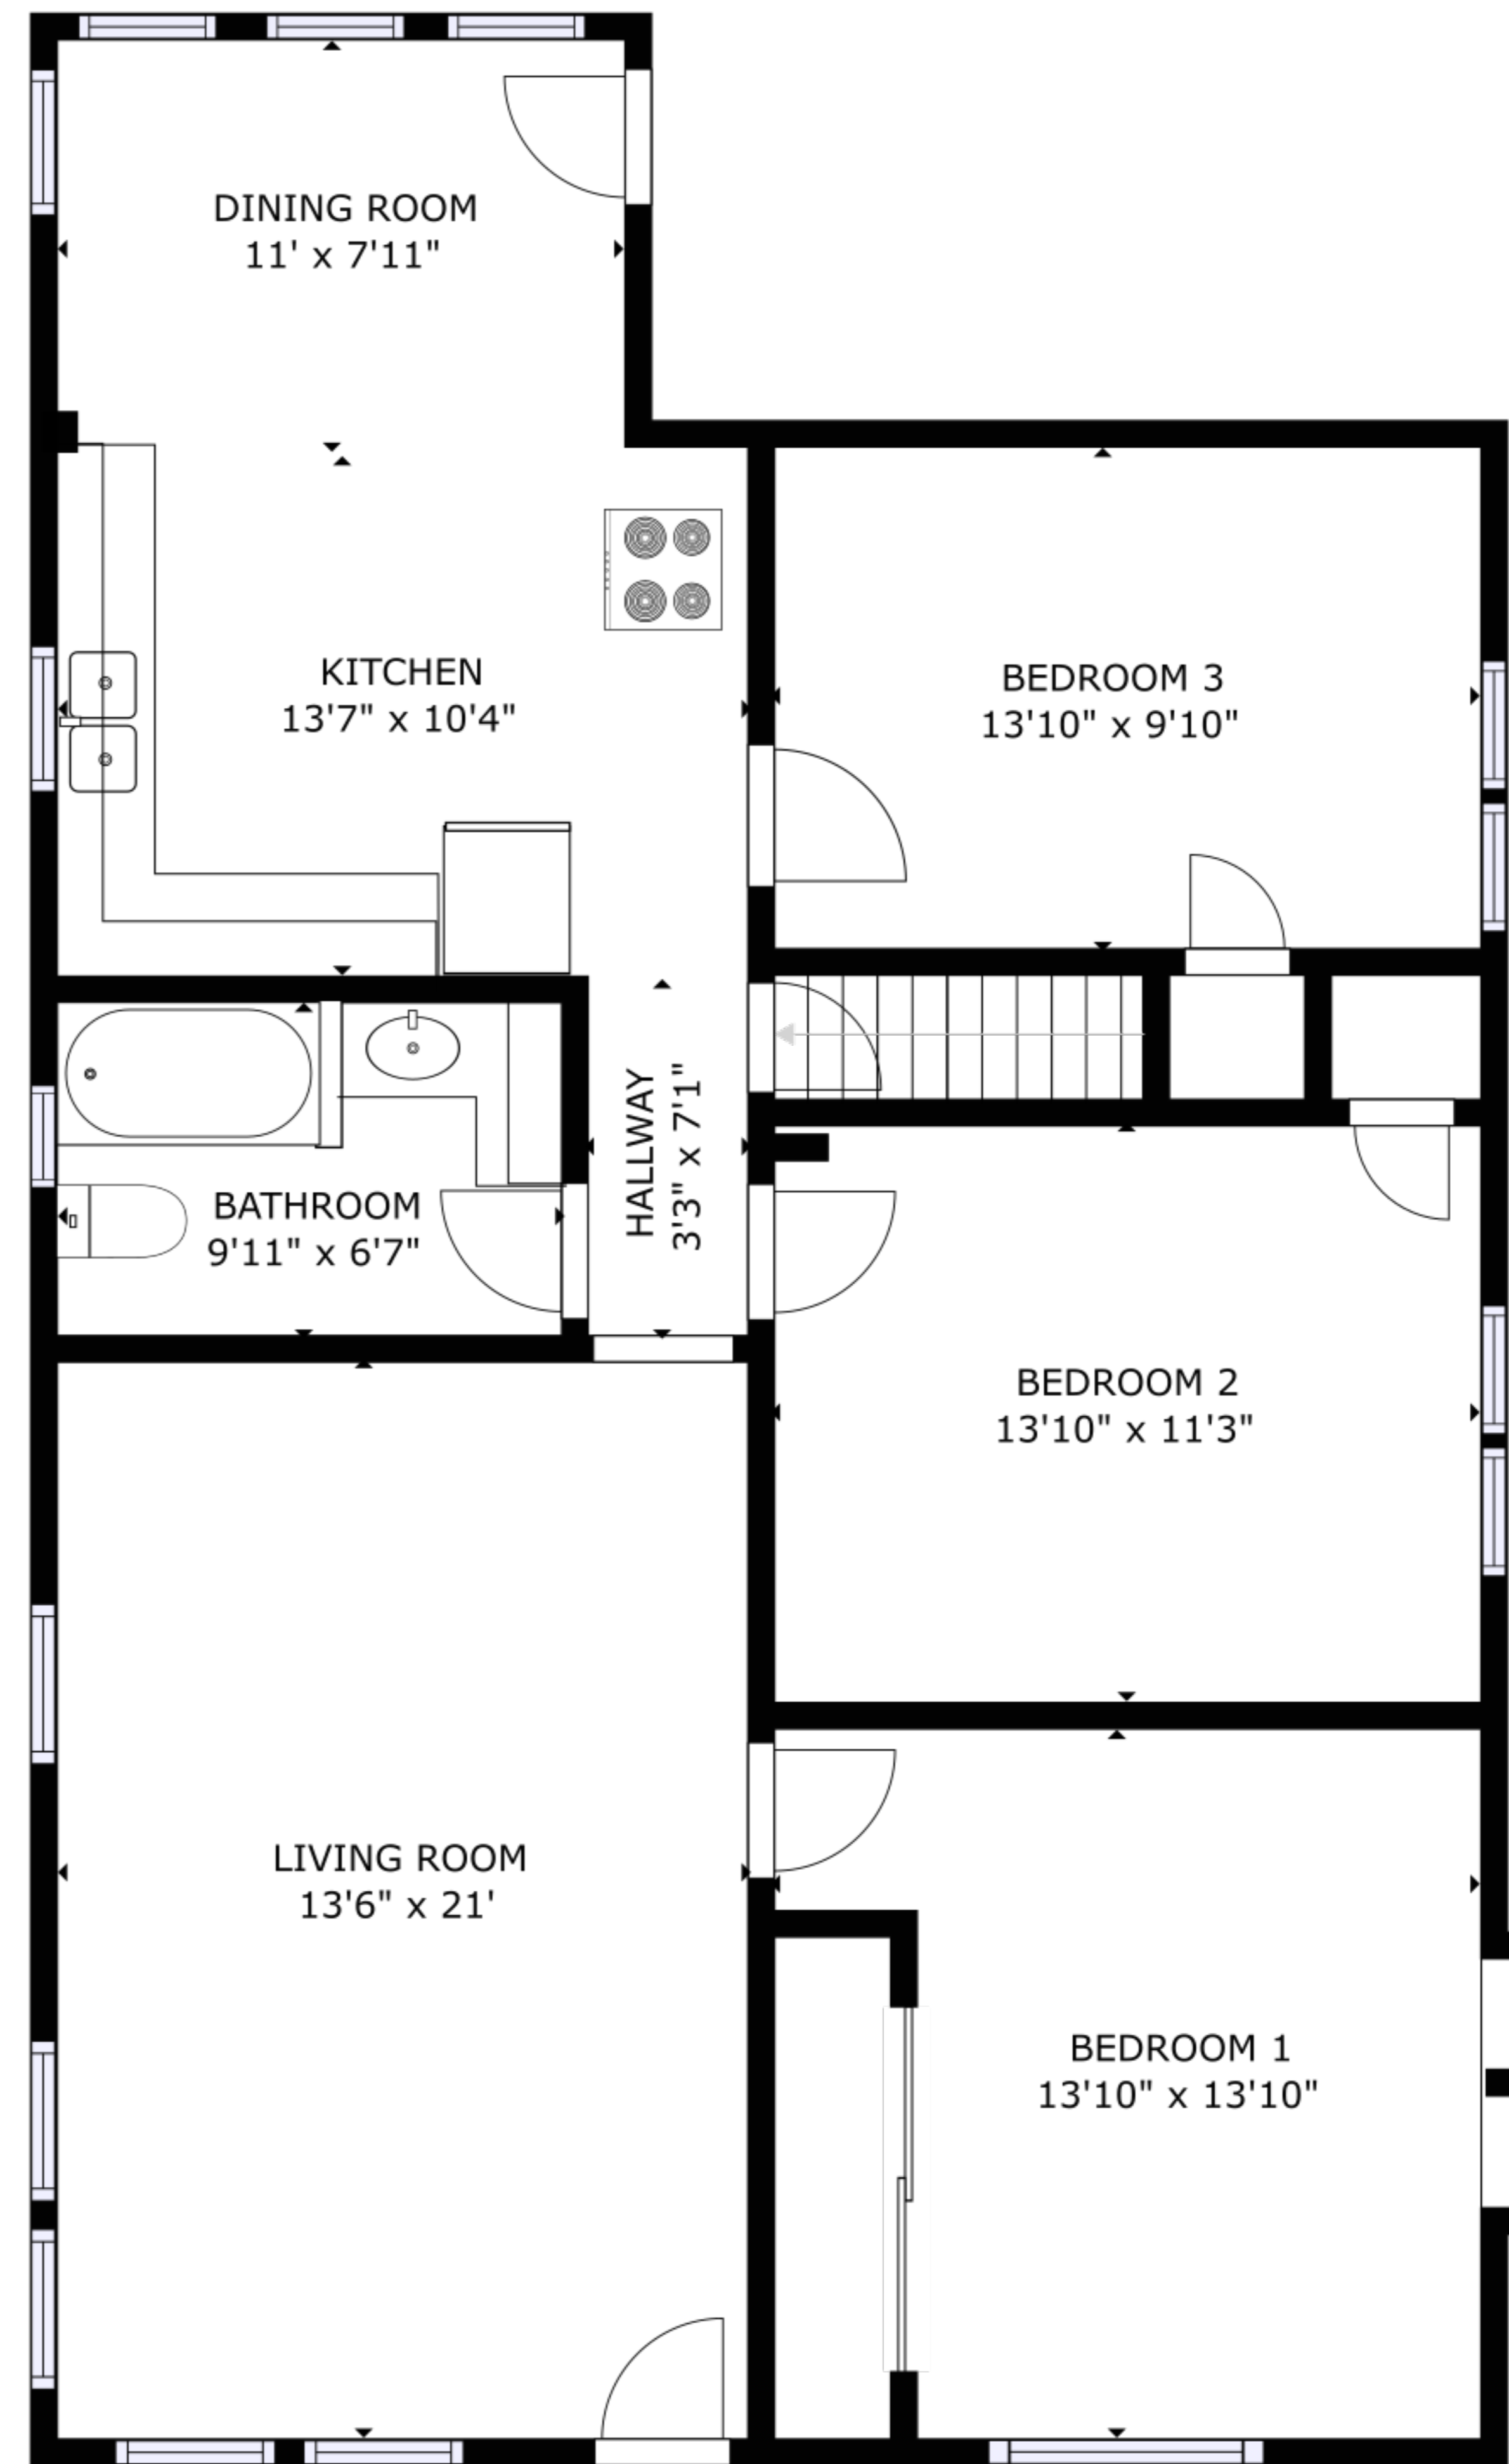

FLOOR 1

FLOOR 2

GROSS INTERNAL AREA
 FLOOR 1: 1157 sq ft, FLOOR 2: 1153 sq ft
 TOTAL: 2310 sq ft
 SIZES AND DIMENSIONS ARE APPROXIMATE, ACTUAL MAY VARY.