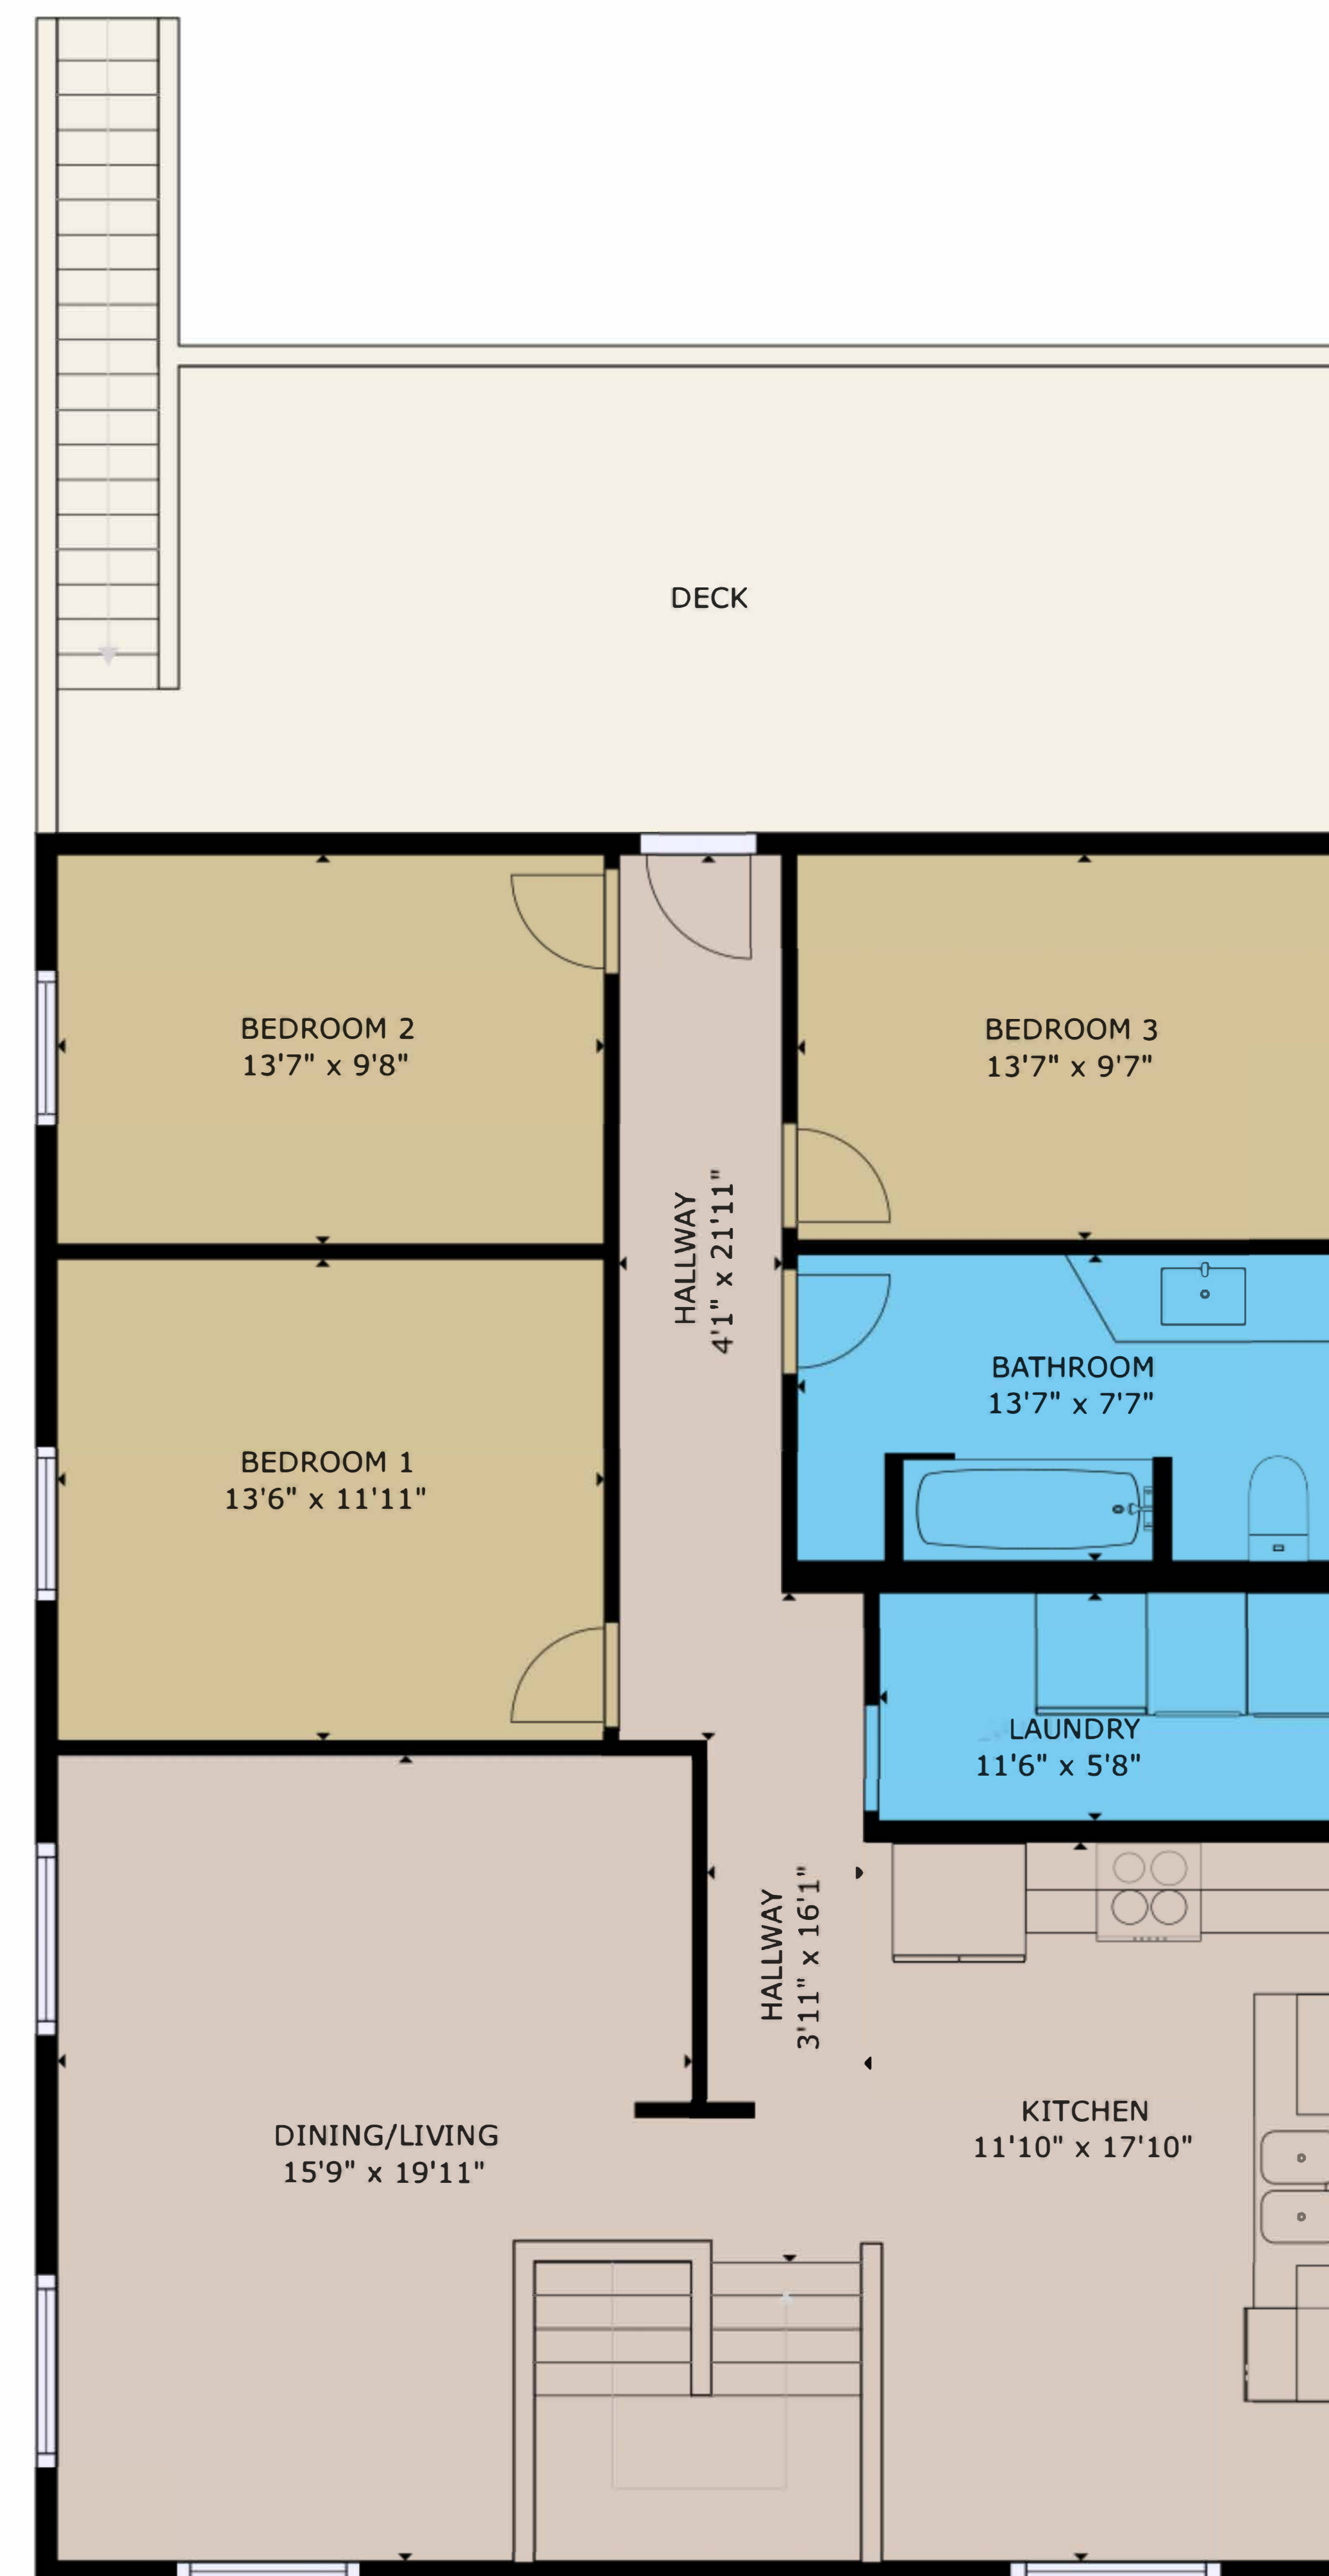

LOWER FLOOR

UPPER FLOOR

GROSS INTERNAL AREA  
 LOWER FLOOR: 1340 sq ft, UPPER FLOOR : 1340 sq ft  
 EXCLUDED AREAS; PATIO: 333 sq ft, DECK: 387 sq ft, PORCH: 45 sq ft  
 TOTAL: 2680 sq ft  
 SIZES AND DIMENSIONS ARE APPROXIMATE, ACTUAL MAY VARY.