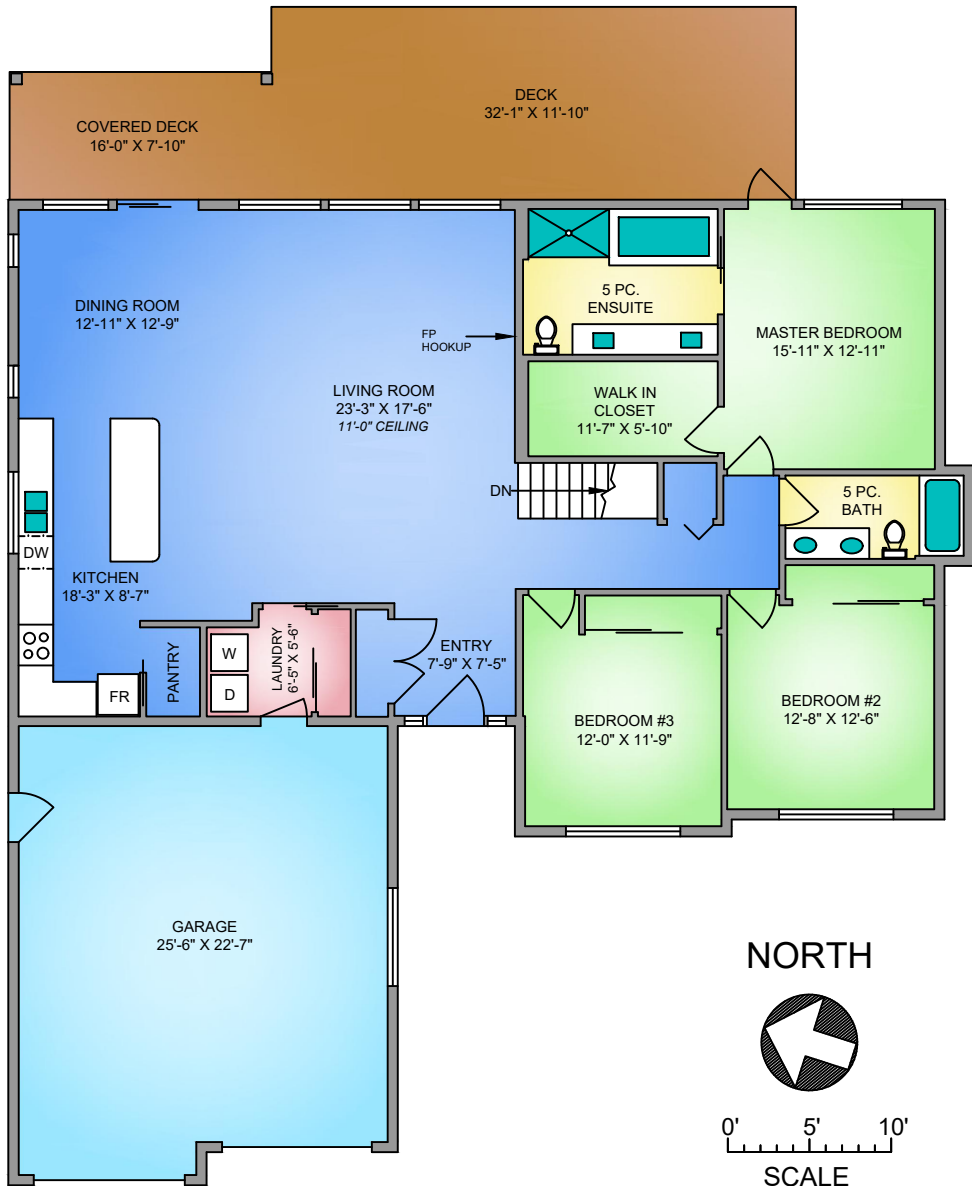

MAIN FLOOR
2023 SQ. FT.
9'-0" CEILING

NORTH

LOWER FLOOR
2013 SQ. FT.
9'-0" CEILING

1314 BLUE HERON CRESCENT
JULY 23, 2020

Prepared by PROPER MEASURE MID ISLAND for the exclusive use of LORI BROTHERS
 Plans may not be 100% accurate. Buyer must verify any critical measurement. Appliances may not be included.
 Private resale or modification of floor plans to a third party by any individual or entity other than Proper Measure Mid Island is strictly prohibited

FLOOR	AREA (SQ. FT.)		
	FINISHED	GARAGE	DECK / PATIO
MAIN	2023	647	504
LOWER	2013	-	-
TOTAL	4033	647	504