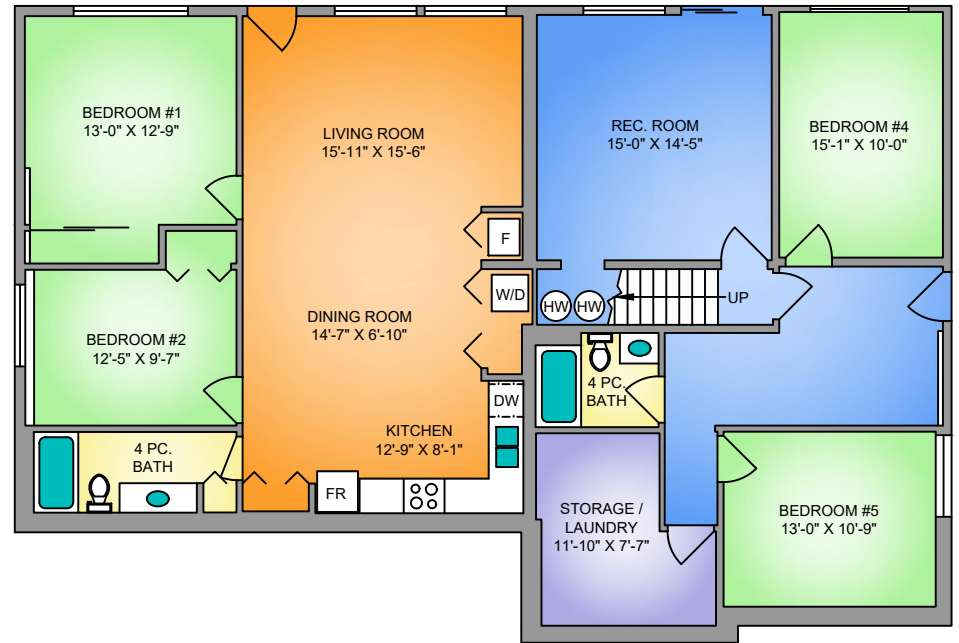

MAIN FLOOR
2023 SQ. FT.
9'-0" CEILING

NORTH

LOWER FLOOR
2013 SQ. FT.
9'-0" CEILING

1314 BLUE HERON CRESCENT
JULY 23, 2020

Prepared by PROPER MEASURE MID ISLAND for the exclusive use of LORI BROTHERS
 Plans may not be 100% accurate. Buyer must verify any critical measurement. Appliances may not be included.
 Private resale or modification of floor plans to a third party by any individual or entity other than Proper Measure Mid Island is strictly prohibited

FLOOR	AREA (SQ. FT.)		
	FINISHED	GARAGE	DECK / PATIO
MAIN	2023	647	504
LOWER	2013	-	-
TOTAL	4033	647	504