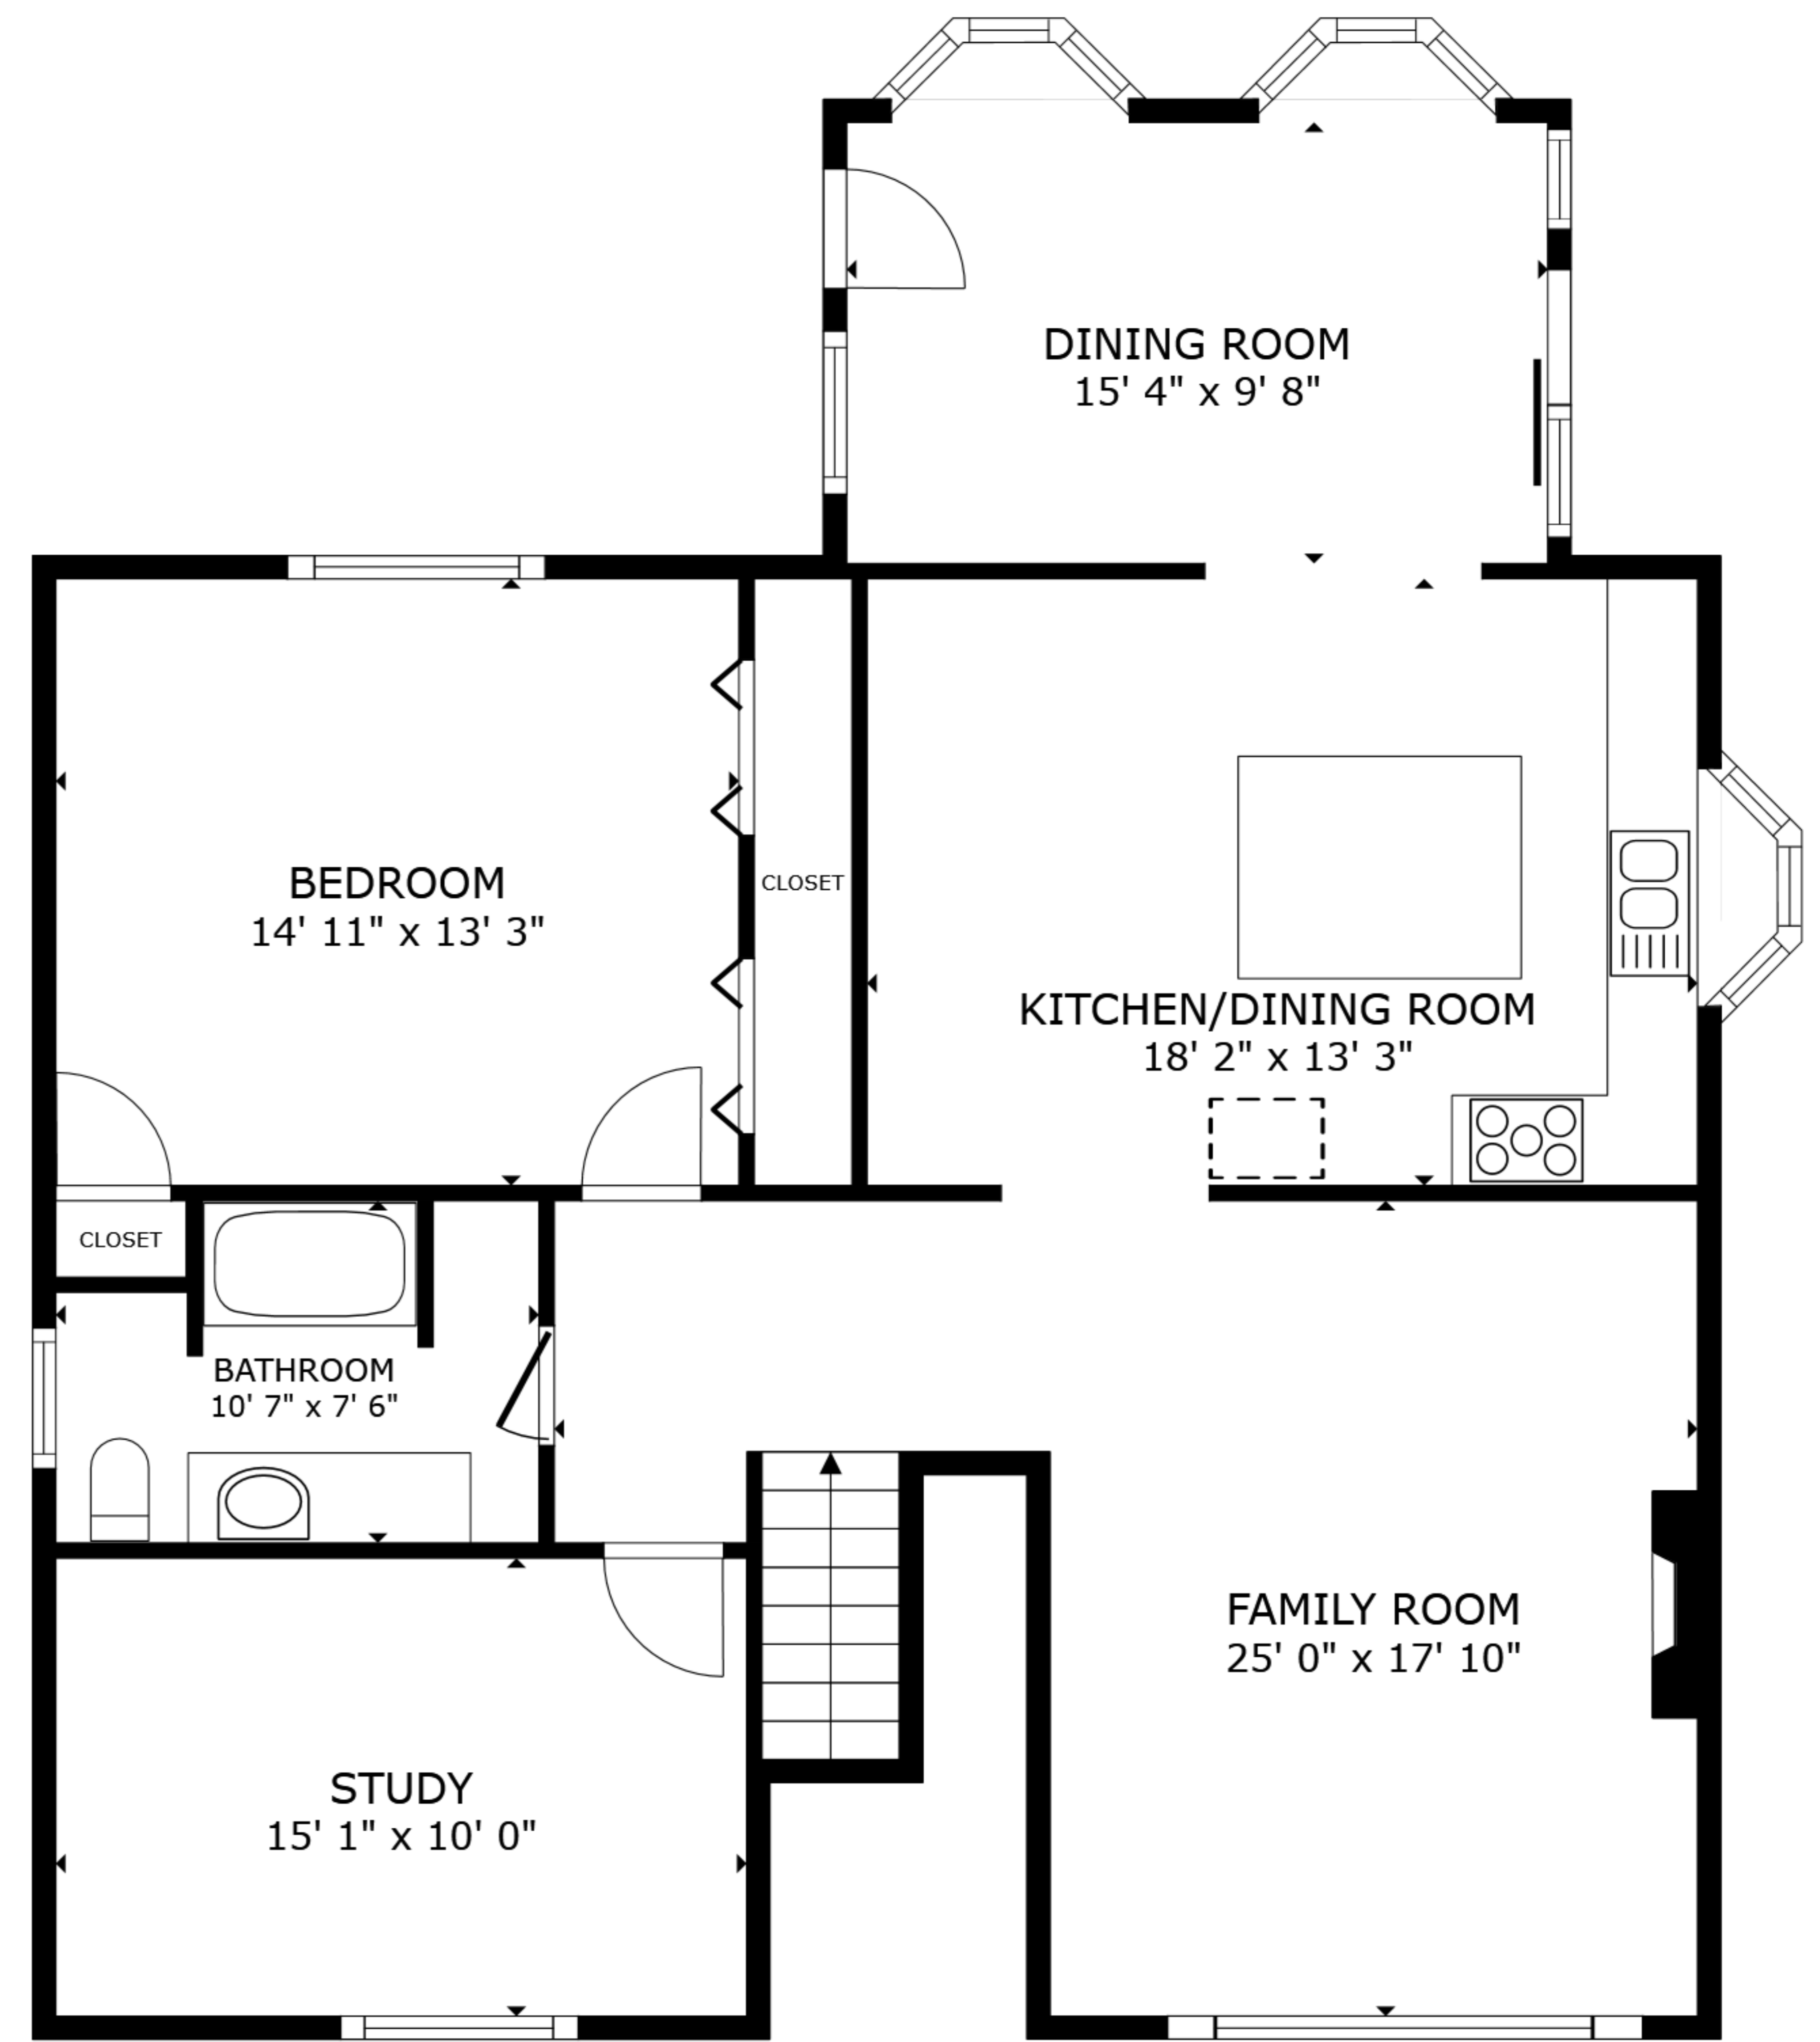

FLOOR 1

FLOOR 2

GROSS INTERNAL AREA
 FLOOR 1 1,273 sq.ft. FLOOR 2 1,240 sq.ft.
 TOTAL : 2,513 sq.ft.

SIZES AND DIMENSIONS ARE APPROXIMATE, ACTUAL MAY VARY.