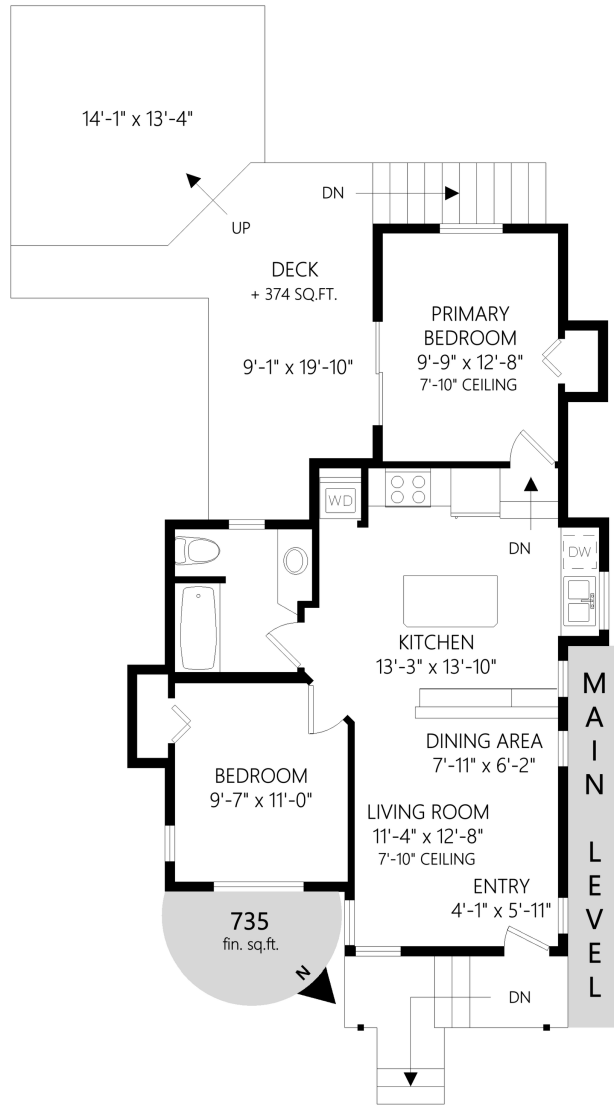

	Area (Sq.Ft.)	Finished	UnFin.	Total
Main Level		735	0	735
Lower Level		565	130	695
Workshop		0	185	185
Total		1,300	315	1,615

881 Leslie Dr

Shown length and width dimensions are approximate.
Area (Sq.Ft.) is representative of the footprint, including walls and structure.