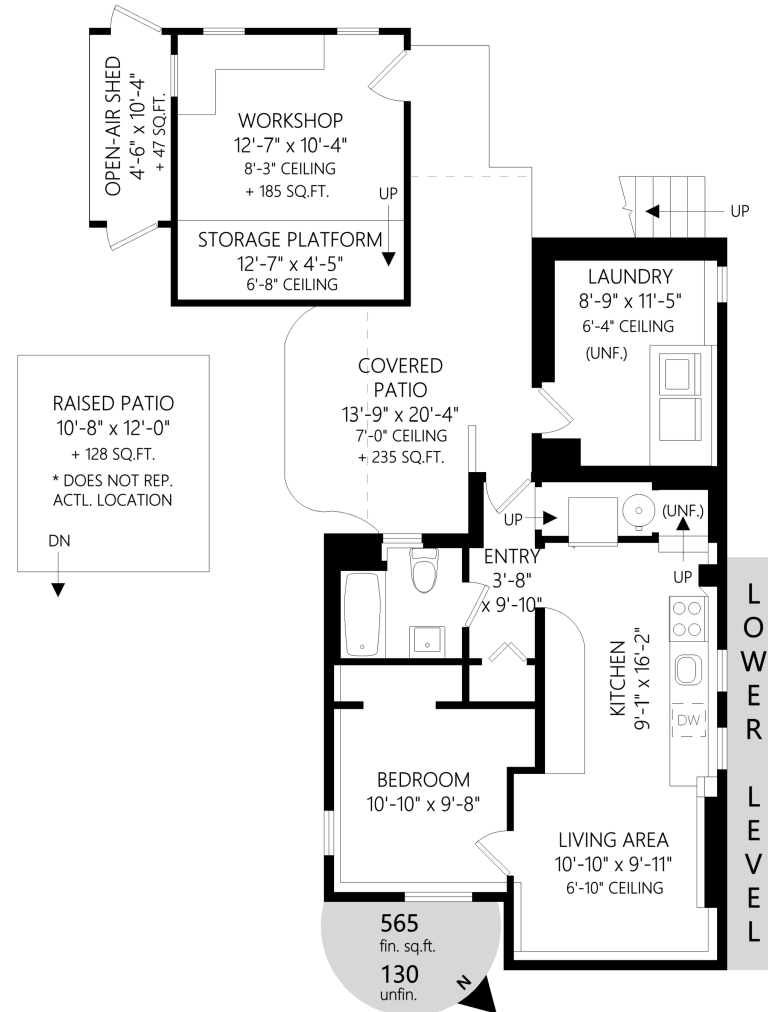

	Area (Sq.Ft.)	Finished	UnFin.	Total
Main Level		735	0	735
Lower Level		565	130	695
Workshop		0	185	185
Total		1,300	315	1,615

881 Leslie Dr

Shown length and width dimensions are approximate.
Area (Sq.Ft.) is representative of the footprint, including walls and structure.