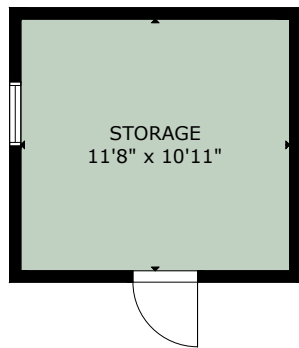

**MAIN FLOOR**  
**878 SQ. FT.**

**STORAGE**  
**127 SQ. FT.**

**8061 YORK AVENUE**

	FINISHED	UNFINISHED	CARPORT	DECK / PATIO	PORCH	STORAGE
MAIN	878	-	196	597	50	127
TOTAL	878	-	196	597	50	127

SIZE AND DIMENSIONS ARE APPROXIMATE, ACTUAL MAY VARY  
PREPARED FOR THE EXCLUSIVE USE OF