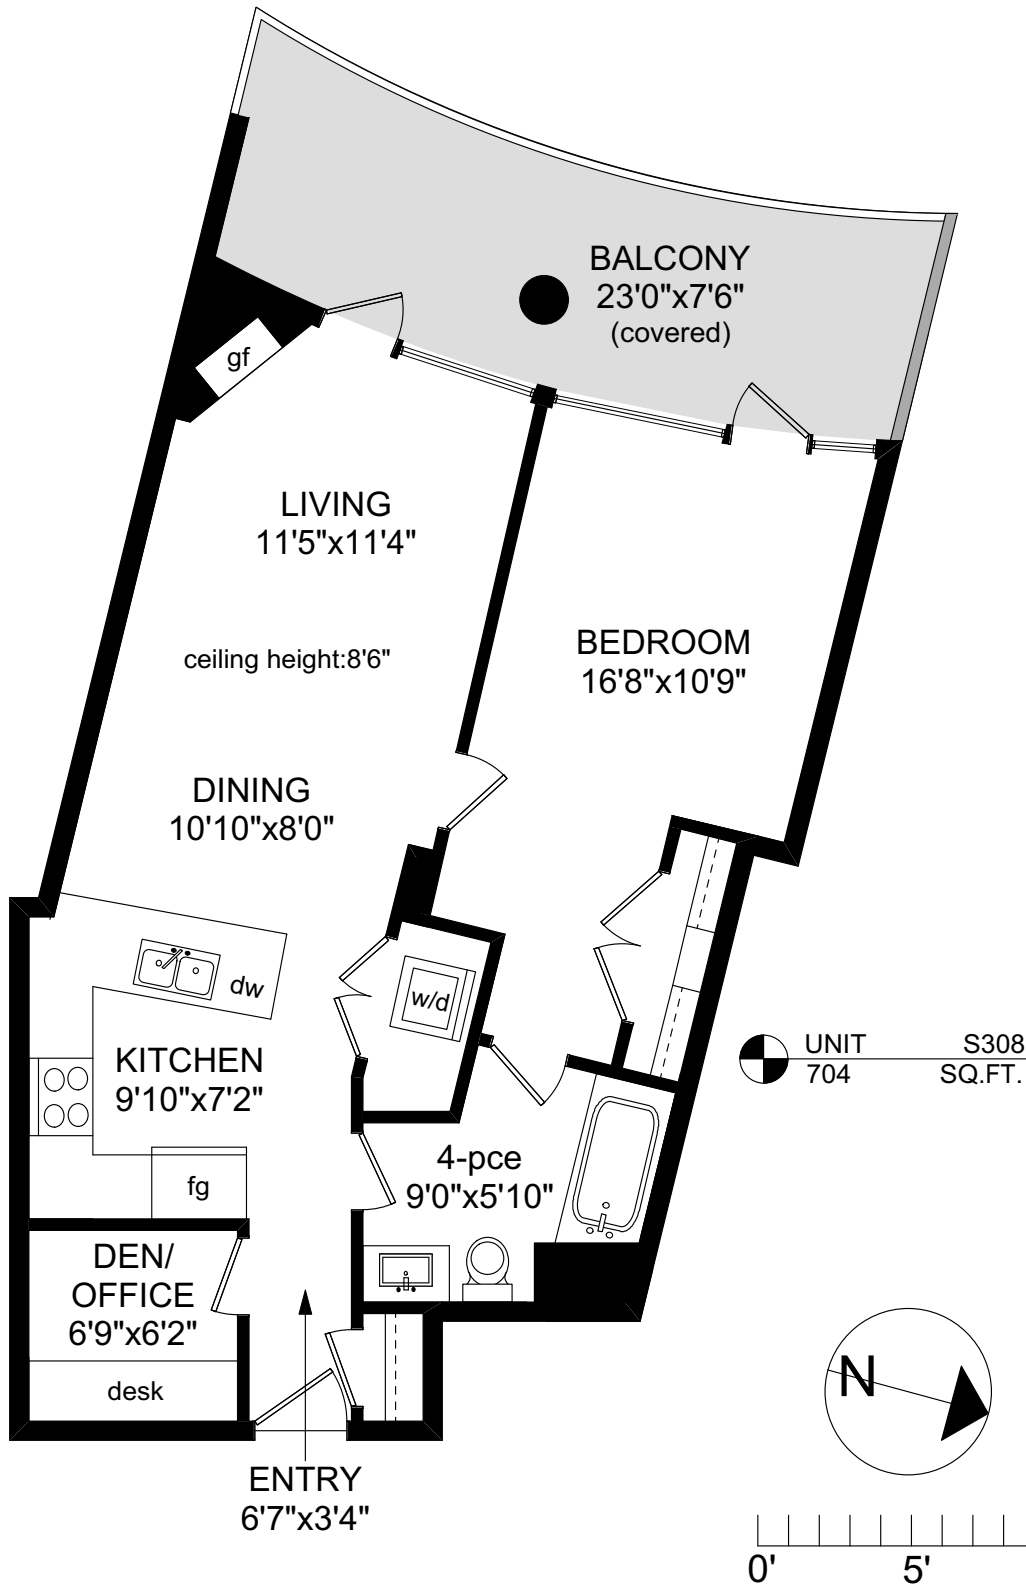

# S308 - 737 HUMBOLDT STREET

NOTE: The room name labels/sizes are for viewing reference only.  
They are not to be used for calculating total square footage.

	FINISHED SQ. FT.	UNFINISHED SQ. FT.	TOTAL SQ. FT.
UNIT S308	704	0	704
TOTAL (strata lot)	704	0	704
BALCONY	0	175	175

PREPARED FOR THE EXCLUSIVE USE OF  
BRETT JONES GROUP OF  
RENNIE & ASSOCIATES REALTY Ltd

MEASURED ON: 06/05/24  
DRAWING FILE: 18922

Tafe Measure VICTORIA, B.C.  
Ph. 2508838894  
www.tafemeasure.com