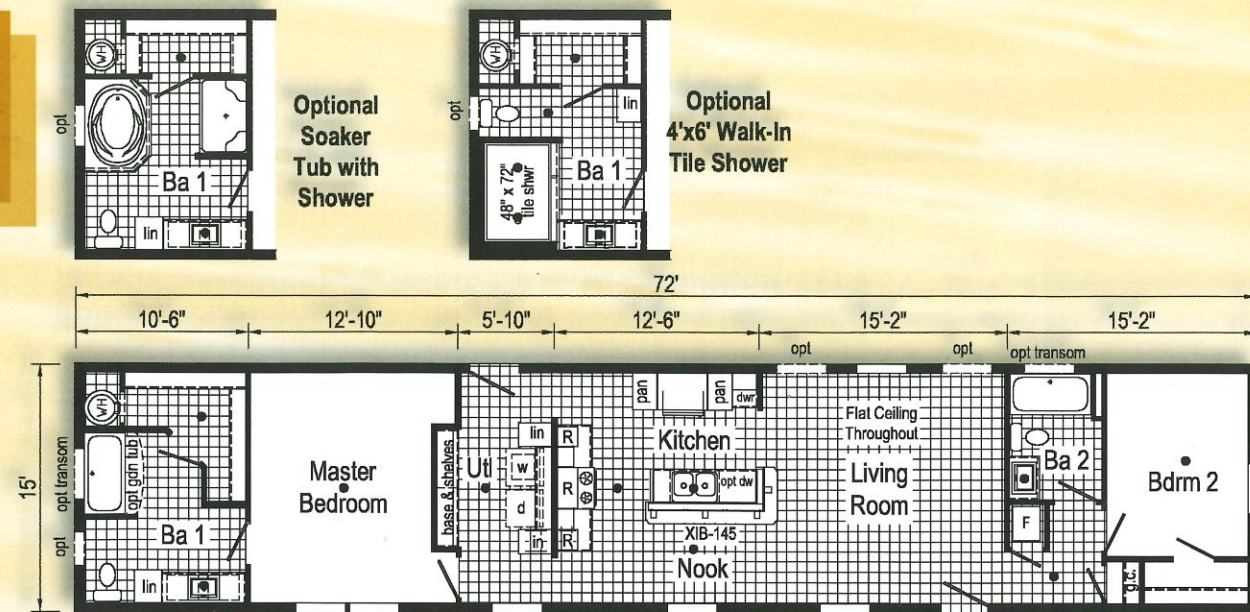

1W1022-V
1080 SQ. FT.

Living Room

Kitchen

1W1024-V
1140 SQ. FT.

Utility Room

Master Bathroom

Scan to Watch Video!

1W1028-V
1140 SQ. FT.

Optional Soaker Tub & Shower

Optional 4'x6' Walk-In Tile Shower

1W1023-V
1140 SQ. FT.