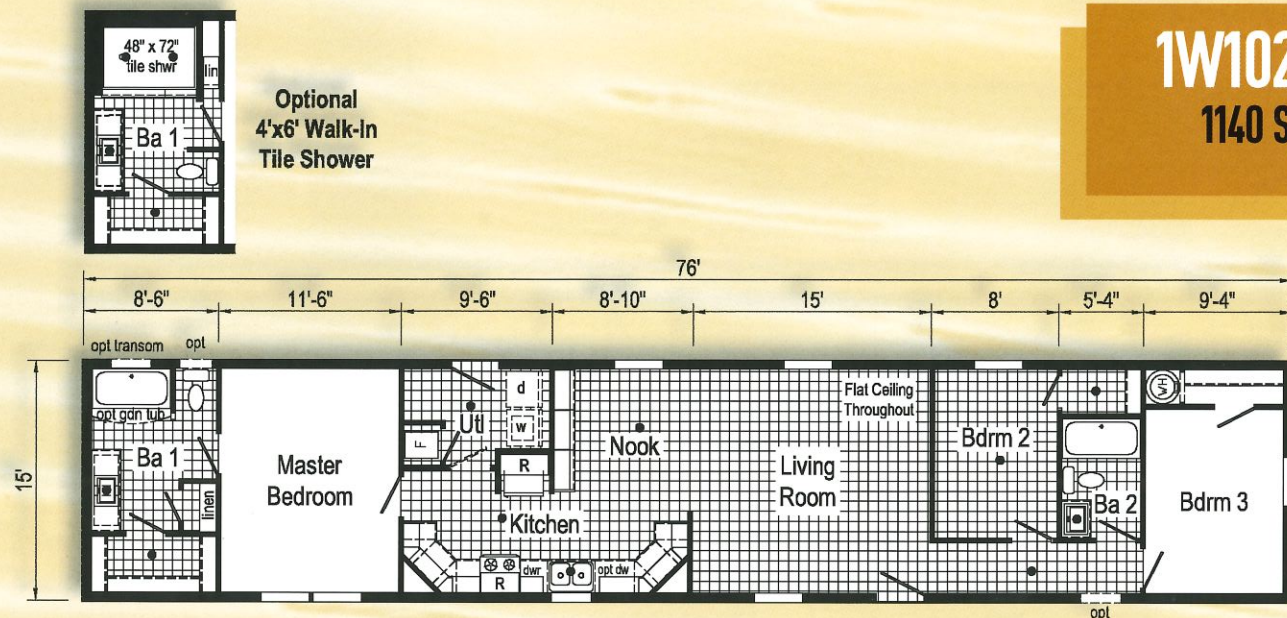

1W1022-V
1080 SQ. FT.

Living Room

Kitchen

1W1024-V
1140 SQ. FT.

Utility Room

Master Bathroom

Scan to Watch Video!

1W1028-V
1140 SQ. FT.

Optional Soaker Tub & Shower

Optional 4'x6' Walk-In Tile Shower

1W1023-V
1140 SQ. FT.