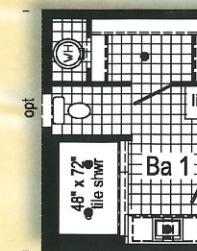

1W1022-V
1080 SQ. FT.

Living Room

Kitchen

1W1024-V
1140 SQ. FT.

Utility Room

Master Bathroom

Scan to Watch Video!

1W1028-V
1140 SQ. FT.

Optional Soaker Tub & Shower

Optional 4'x6' Walk-In Tile Shower

1W1023-V
1140 SQ. FT.