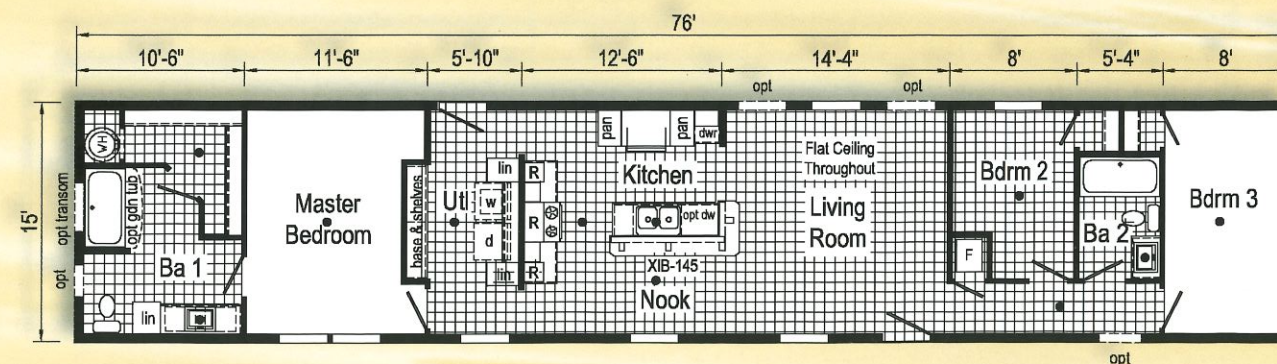

1W1022-V
1080 SQ. FT.

Living Room

Kitchen

1W1024-V
1140 SQ. FT.

Utility Room

Master Bathroom

Scan to Watch Video!

1W1028-V
1140 SQ. FT.

Optional Soaker Tub & Shower

Optional 4'x6' Walk-In Tile Shower

1W1023-V
1140 SQ. FT.