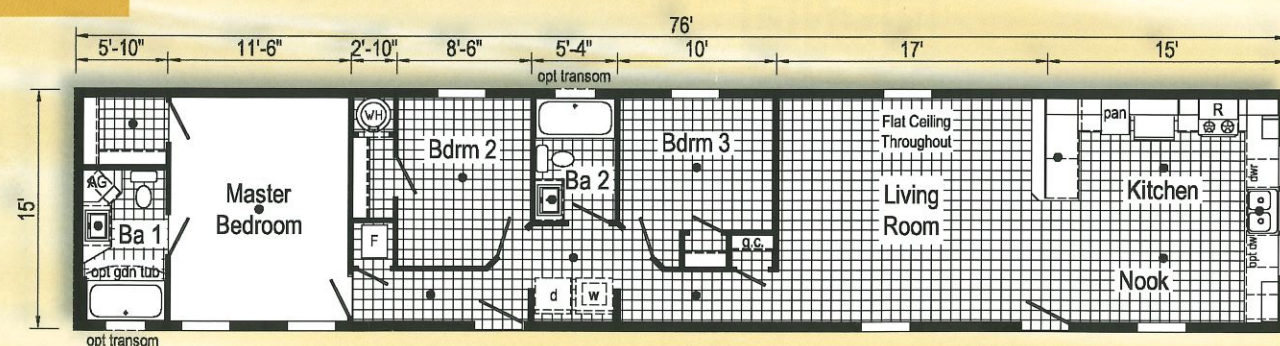

1W1022-V
1080 SQ. FT.

Living Room

Kitchen

1W1024-V
1140 SQ. FT.

Utility Room

Master Bathroom

Scan to Watch Video!

1W1028-V
1140 SQ. FT.

Optional Soaker Tub & Shower

Optional 4'x6' Walk-In Tile Shower

1W1023-V
1140 SQ. FT.