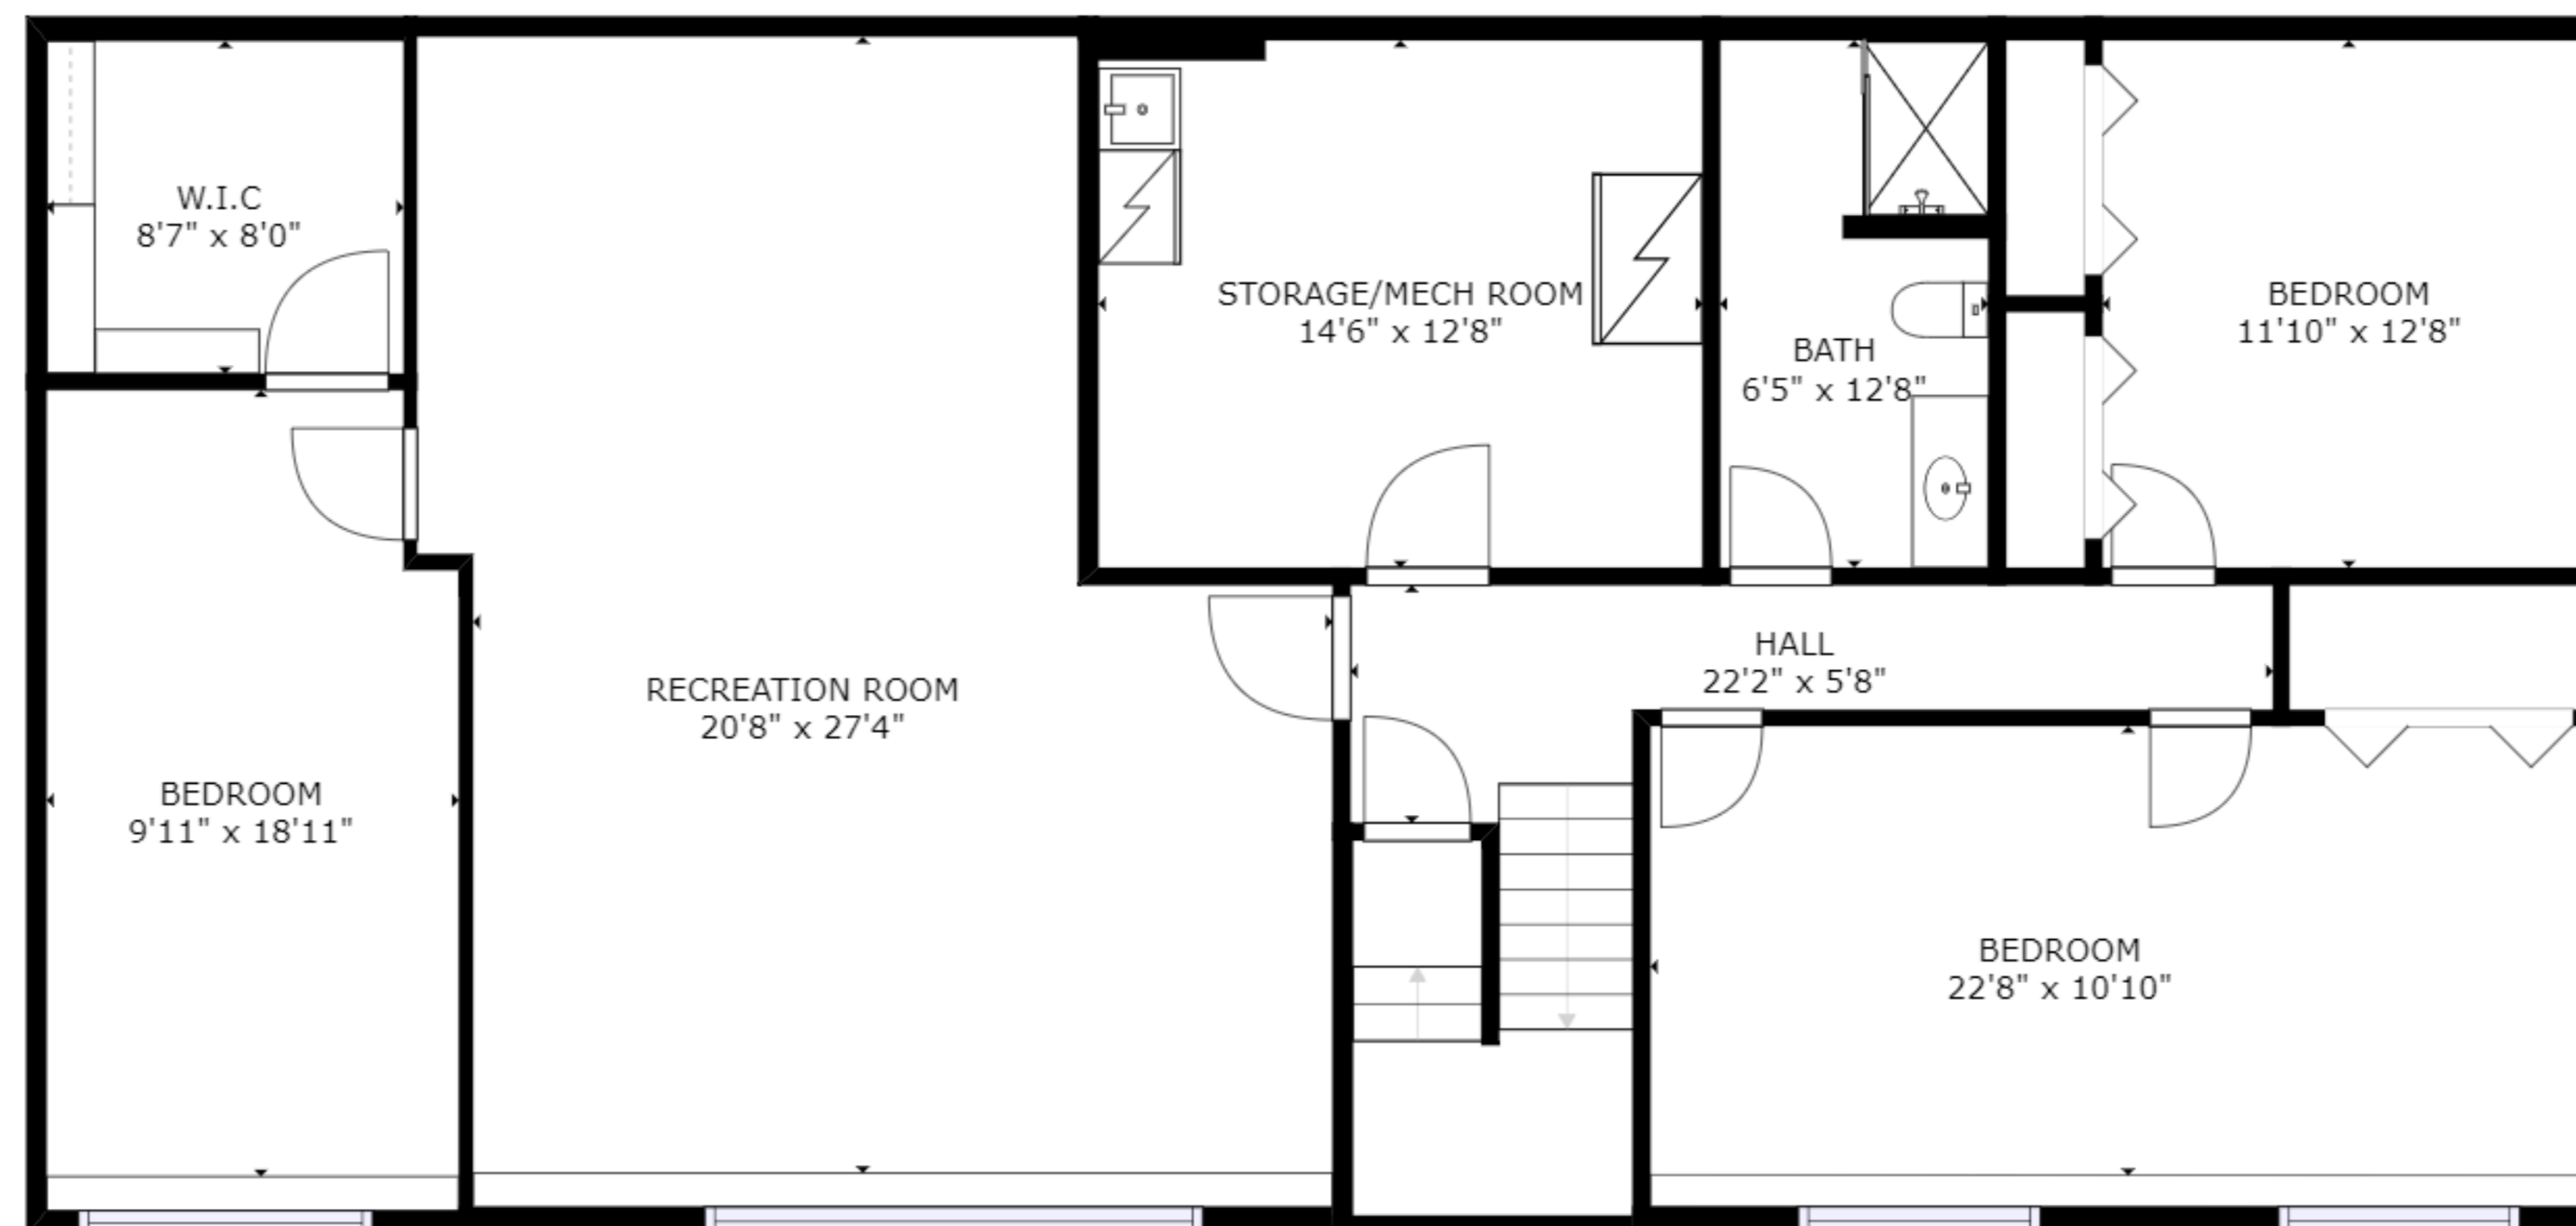

FLOOR 2

FLOOR 1

GROSS INTERNAL AREA
 FLOOR 1: 1720 sq ft, FLOOR 2: 1822 sq ft
 TOTAL: 3541 sq ft
 SIZES AND DIMENSIONS ARE APPROXIMATE, ACTUAL MAY VARY.