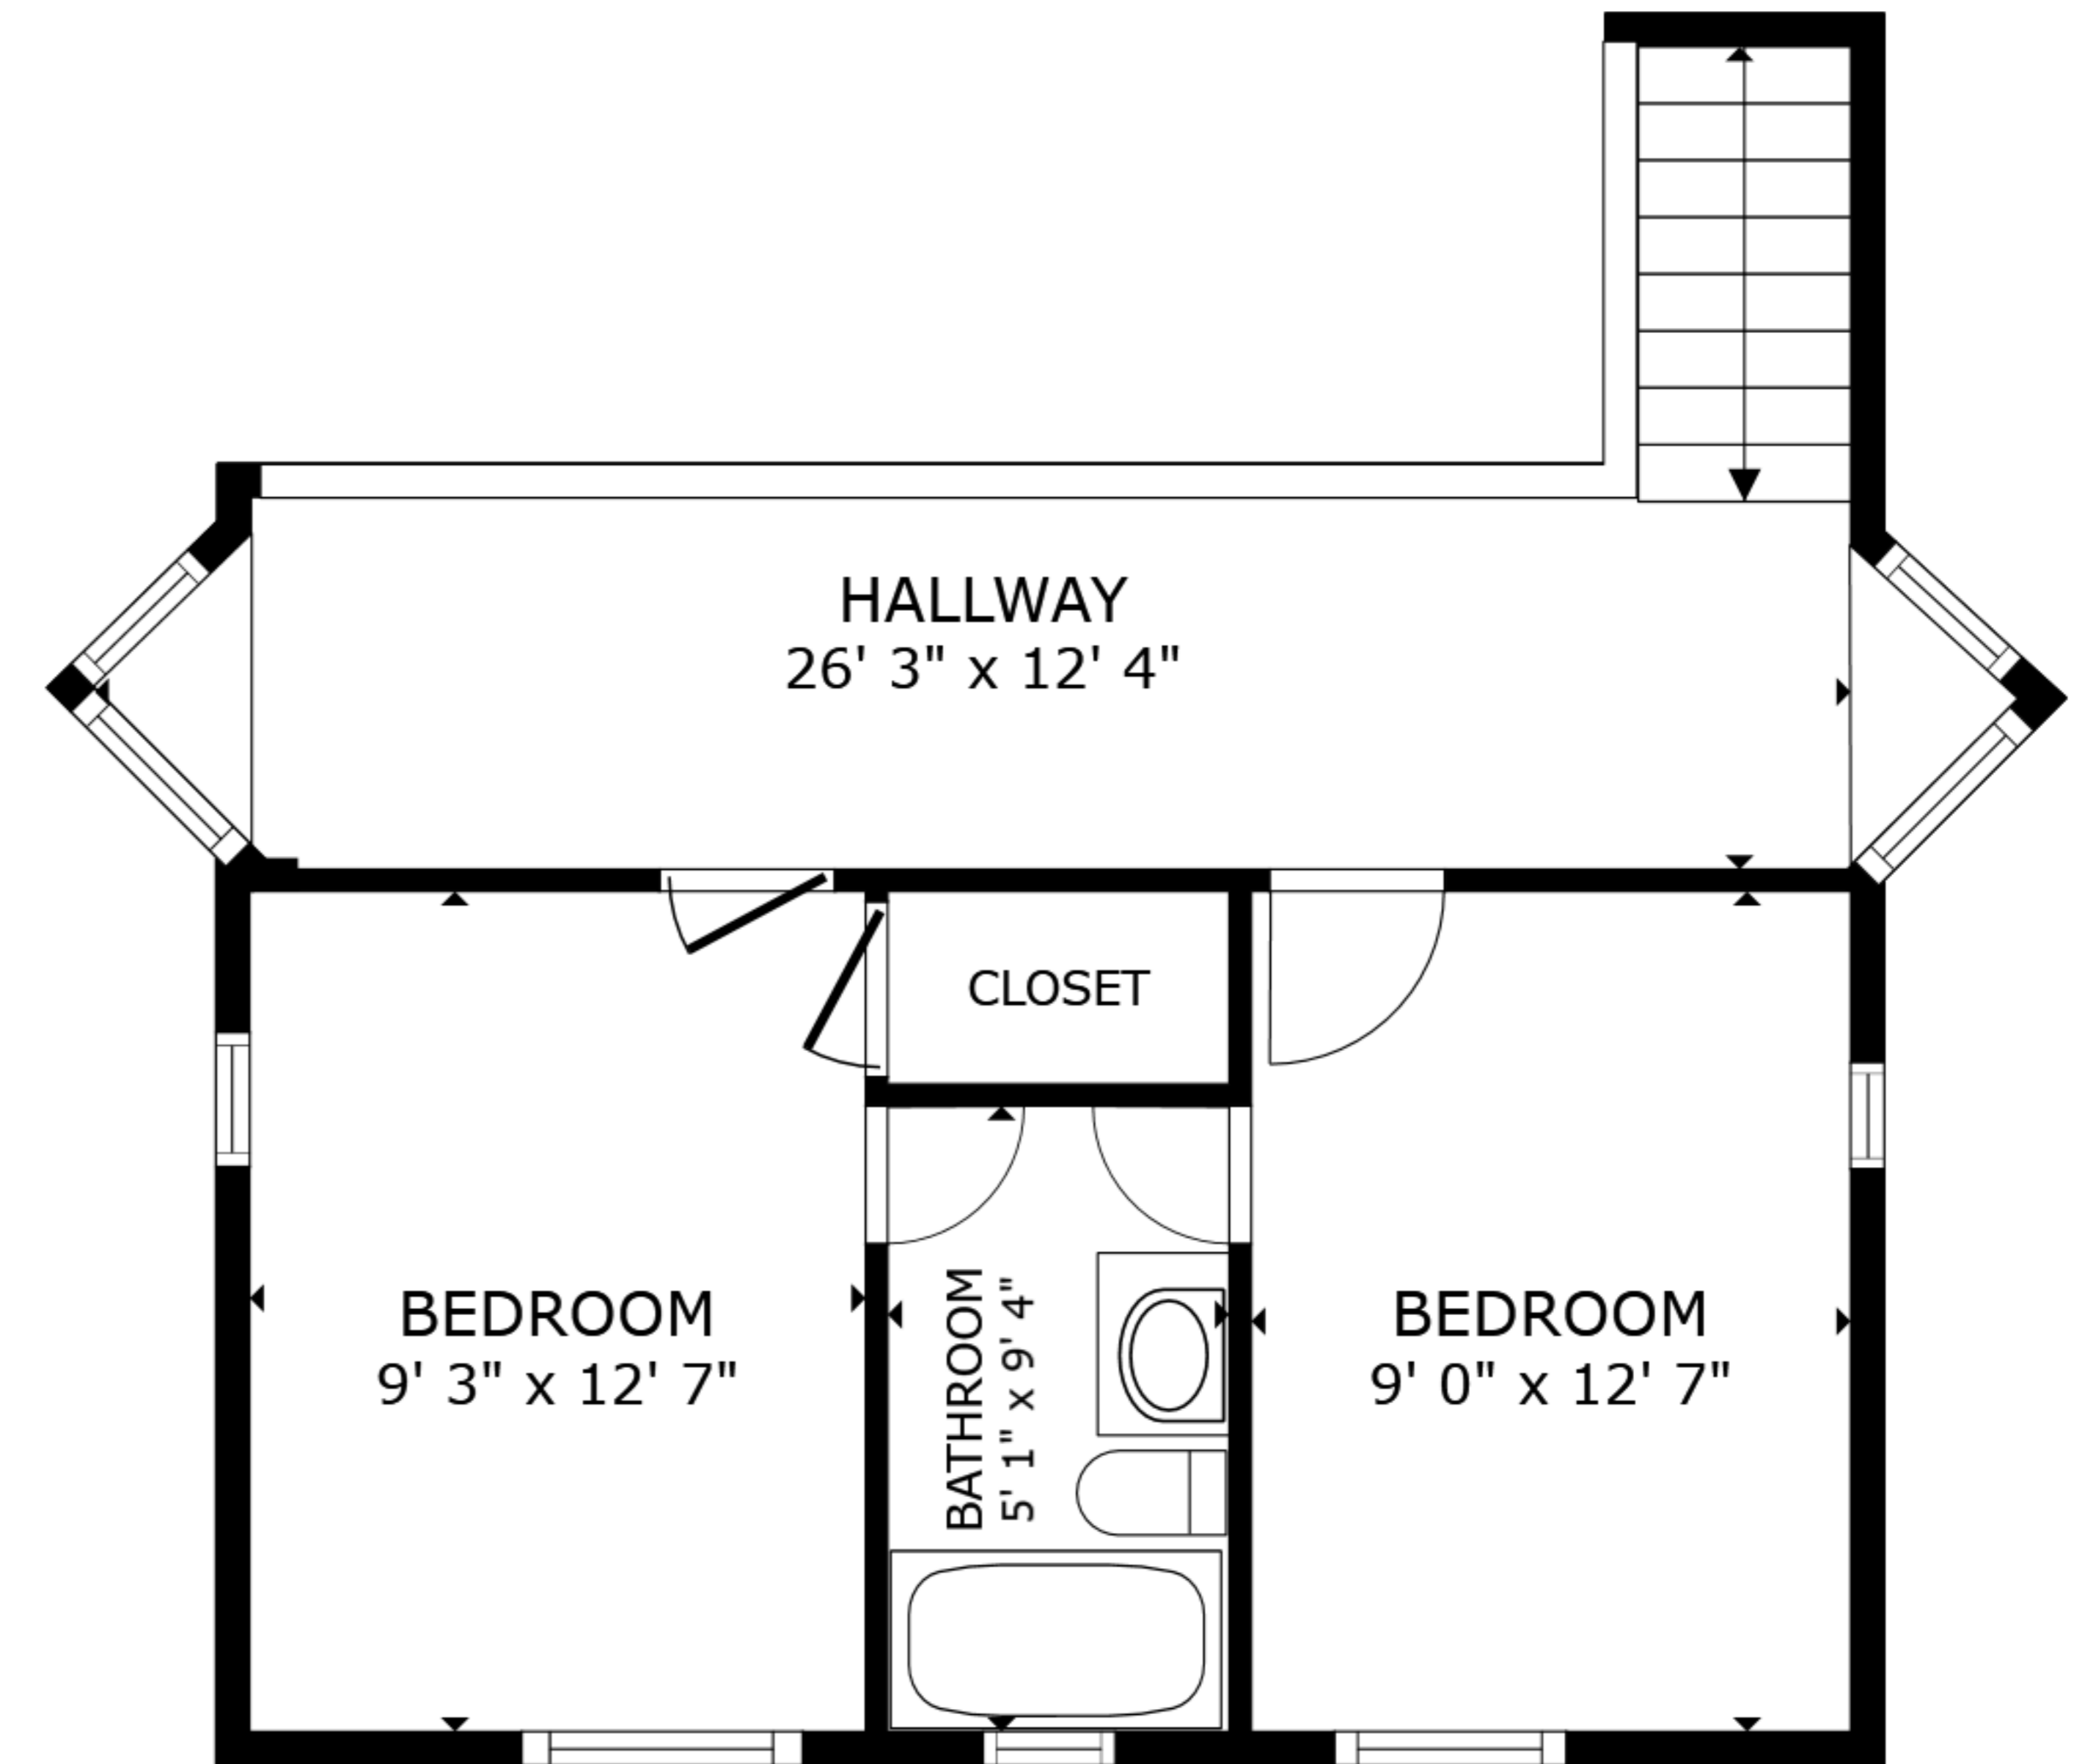

FLOOR 1

FLOOR 2

GROSS INTERNAL AREA
 FLOOR 1 805 sq.ft. FLOOR 2 475 sq.ft.
 EXCLUDED AREAS : PATIO 300 sq.ft. VERANDA 61 sq.ft.
 TOTAL : 1,280 sq.ft.
 SIZES AND DIMENSIONS ARE APPROXIMATE, ACTUAL MAY VARY.