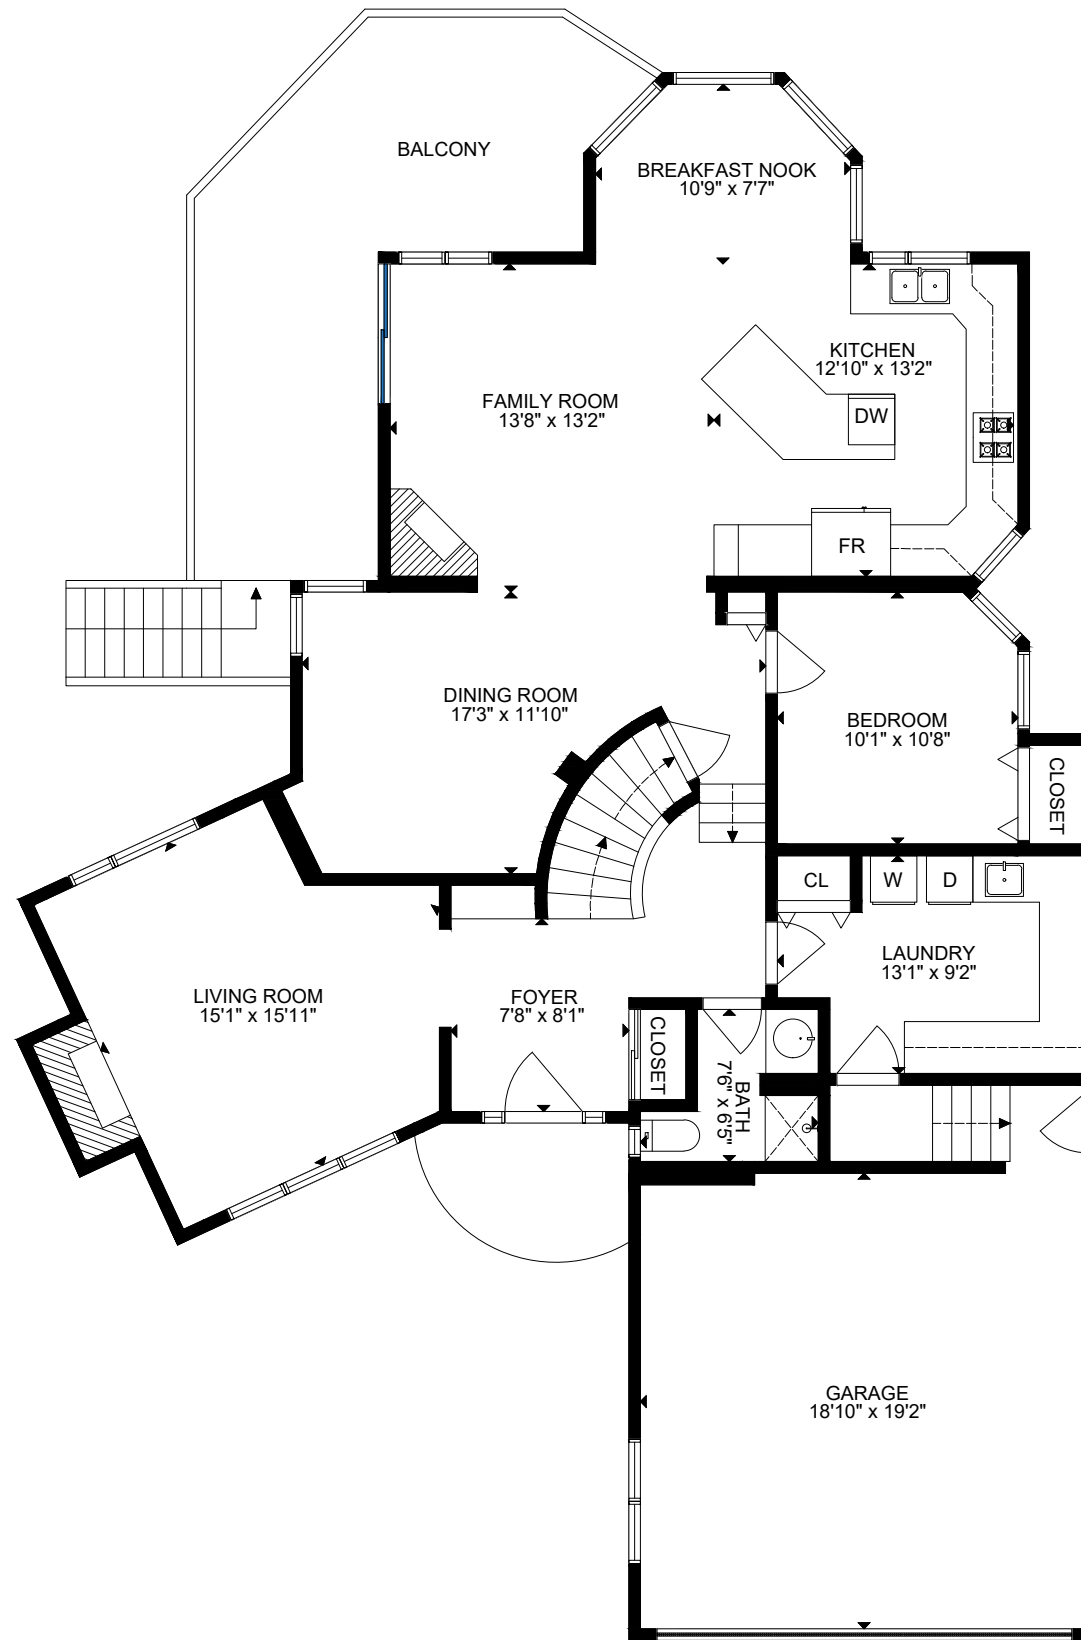

FLOOR 1

FLOOR 2

FLOOR 3

GROSS INTERNAL AREA
 FLOOR 1: 1410 SQ FT, FLOOR 2: 1316 SQ FT, FLOOR 3: 1216 SQ FT
 EXCLUDED AREAS: GARAGE: 430 SQ FT, STORAGE: 205 SQ FT
 TOTAL: 3942 SQ FT
 SIZE AND DIMENSIONS ARE APPROXIMATE, ACTUAL MAY VARY