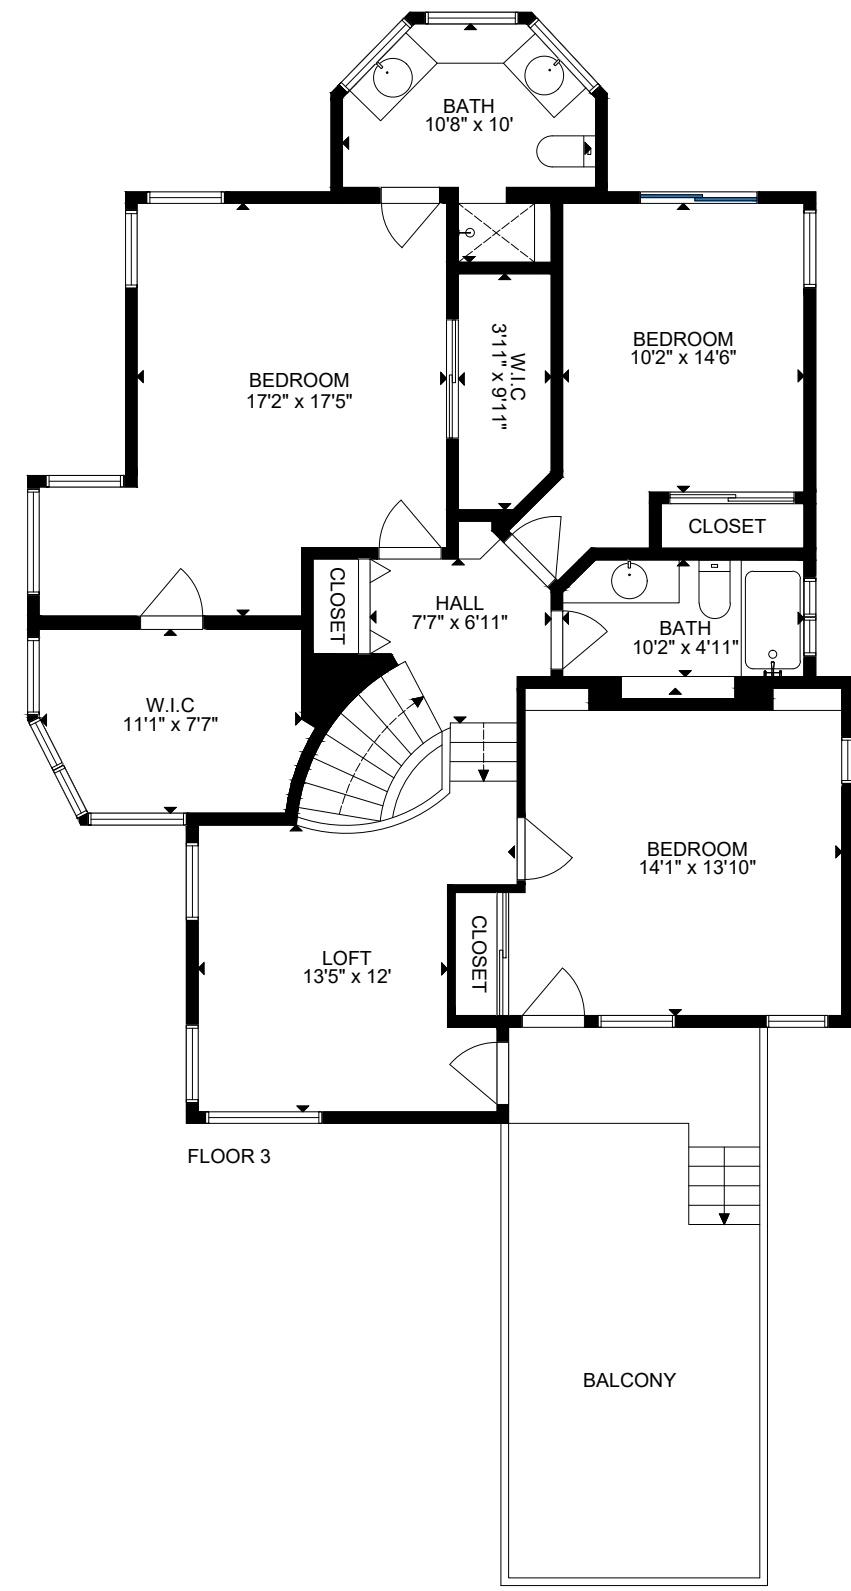

FLOOR 1

FLOOR 2

FLOOR 3

GROSS INTERNAL AREA
 FLOOR 1: 1410 SQ FT, FLOOR 2: 1316 SQ FT, FLOOR 3: 1216 SQ FT
 EXCLUDED AREAS: GARAGE: 430 SQ FT, STORAGE: 205 SQ FT
 TOTAL: 3942 SQ FT
 SIZE AND DIMENSIONS ARE APPROXIMATE, ACTUAL MAY VARY