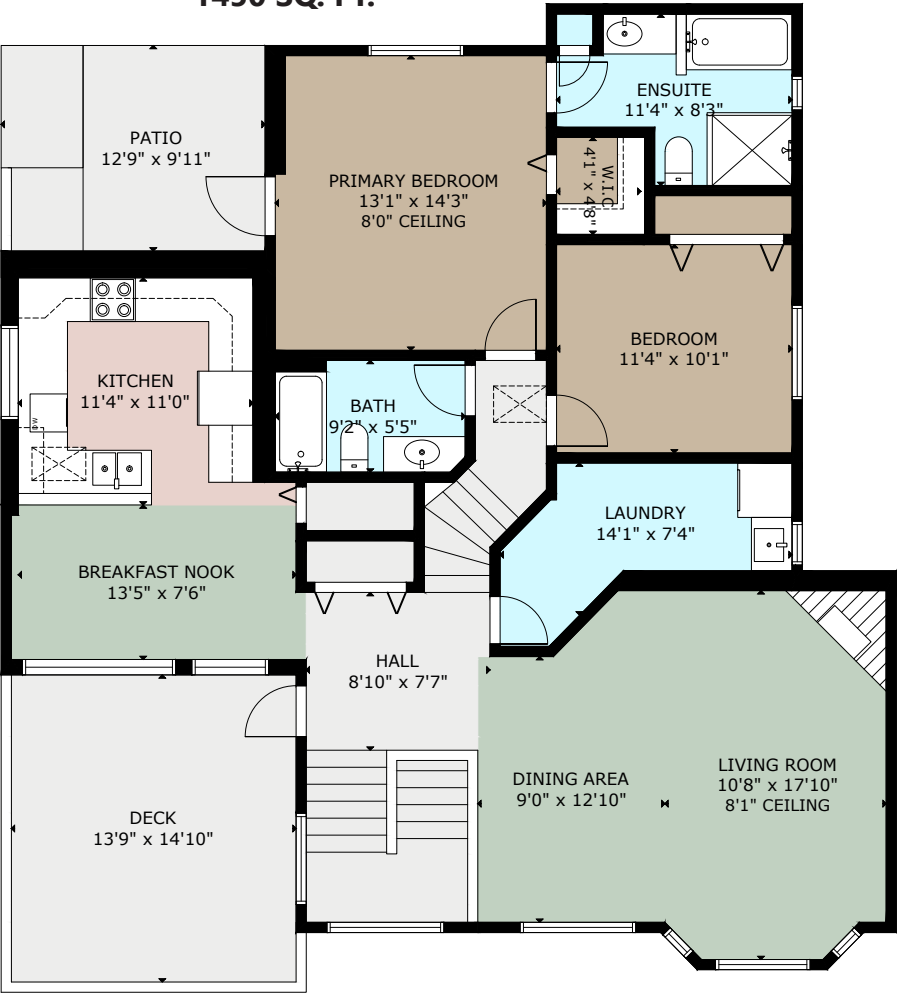

MAIN FLOOR
1450 SQ. FT.

LOWER FLOOR
160 SQ. FT.

550 MARINE PLACE

	FINISHED	UNFINISHED	GARAGE	DECK / PATIO	PORCH
MAIN	1450	-	-	322	77
LOWER	160	-	393	-	-
TOTAL	1610	-	393	322	77

SIZE AND DIMENSIONS ARE APPROXIMATE, ACTUAL MAY VARY
 PREPARED FOR THE EXCLUSIVE USE OF
JASON FINLAYSON
 MEASURED ON 01/10/25, BY STELLAR REAL ESTATE MARKETING
 www.stellarca.ca | +1 (250) 929 1888 | info@stellarca.ca