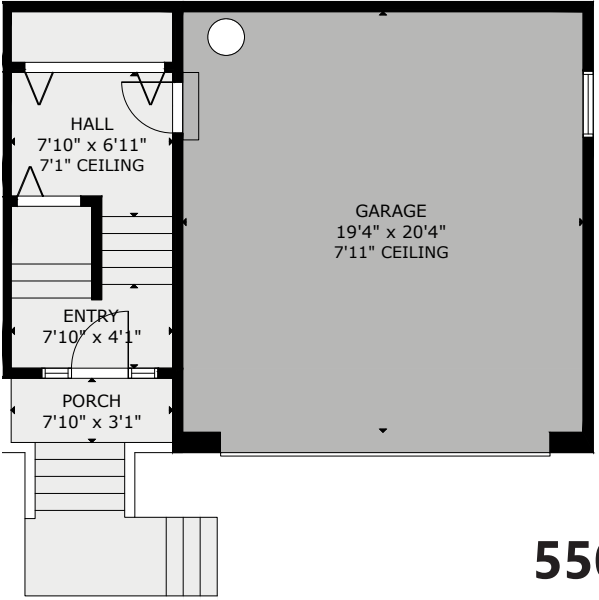

MAIN FLOOR
1450 SQ. FT.

LOWER FLOOR
160 SQ. FT.

550 MARINE PLACE

	FINISHED	UNFINISHED	GARAGE	DECK / PATIO	PORCH
MAIN	1450	-	-	322	77
LOWER	160	-	393	-	-
TOTAL	1610	-	393	322	77

SIZE AND DIMENSIONS ARE APPROXIMATE, ACTUAL MAY VARY
 PREPARED FOR THE EXCLUSIVE USE OF
JASON FINLAYSON
 MEASURED ON 01/10/25, BY STELLAR REAL ESTATE MARKETING
 www.stellarca.ca | +1 (250) 929 1888 | info@stellarca.ca