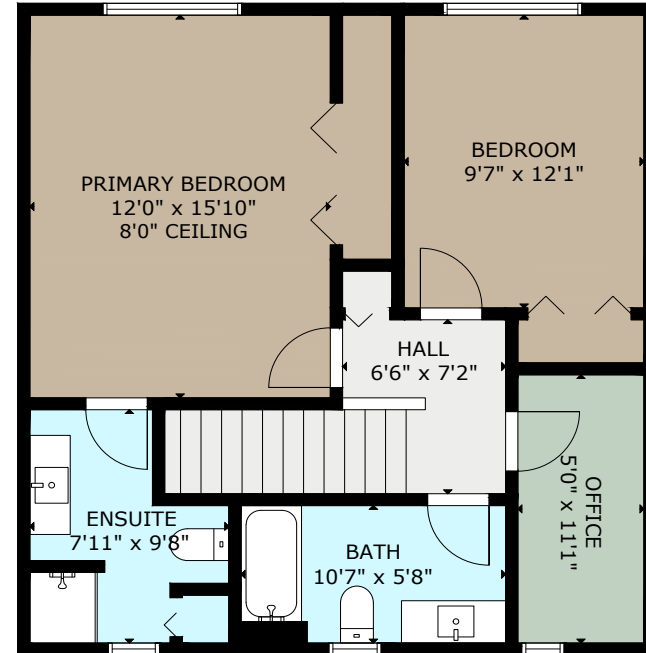

MAIN FLOOR
767 SQ. FT.

UPPER FLOOR
688 SQ. FT.

114 - 3053 PINE STREET

	FINISHED	UNFINISHED	CARPORT	DECK / PATIO	PORCH
MAIN	767	-	227	133	57
UPPER	688	-	-	-	-
TOTAL	1445	-	227	133	57

SIZE AND DIMENSIONS ARE APPROXIMATE, ACTUAL MAY VARY
PREPARED FOR THE EXCLUSIVE USE OF