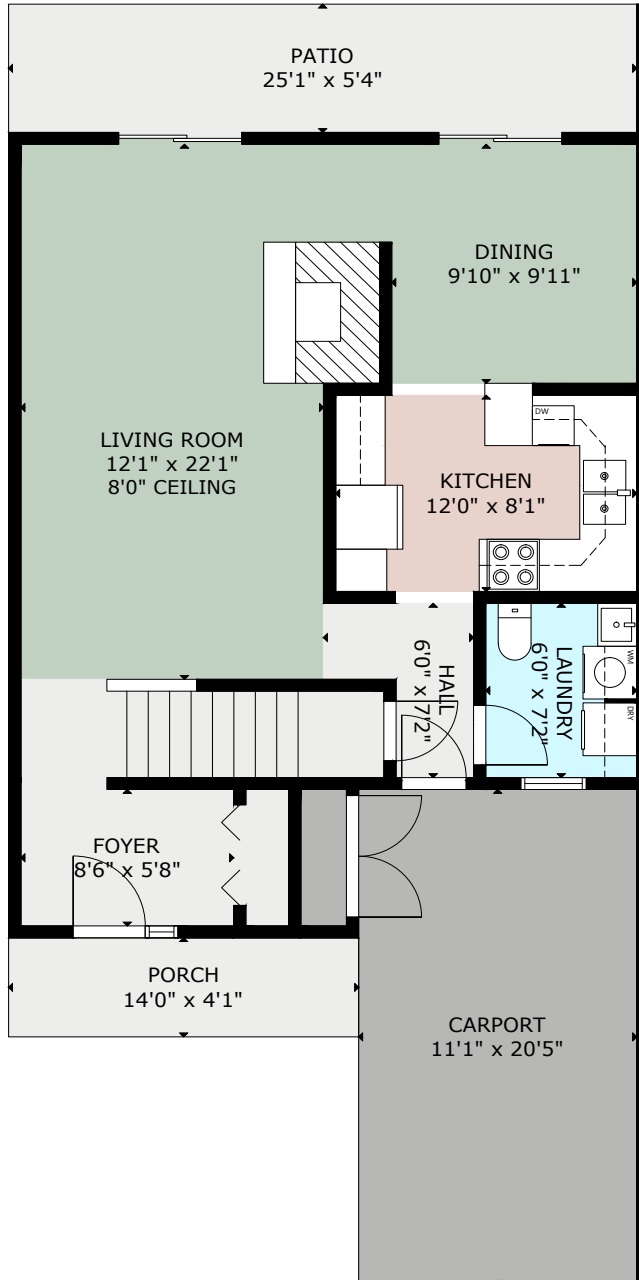

MAIN FLOOR
767 SQ. FT.

UPPER FLOOR
688 SQ. FT.

114 - 3053 PINE STREET

	FINISHED	UNFINISHED	CARPORT	DECK / PATIO	PORCH
MAIN	767	-	227	133	57
UPPER	688	-	-	-	-
TOTAL	1445	-	227	133	57

SIZE AND DIMENSIONS ARE APPROXIMATE, ACTUAL MAY VARY
PREPARED FOR THE EXCLUSIVE USE OF