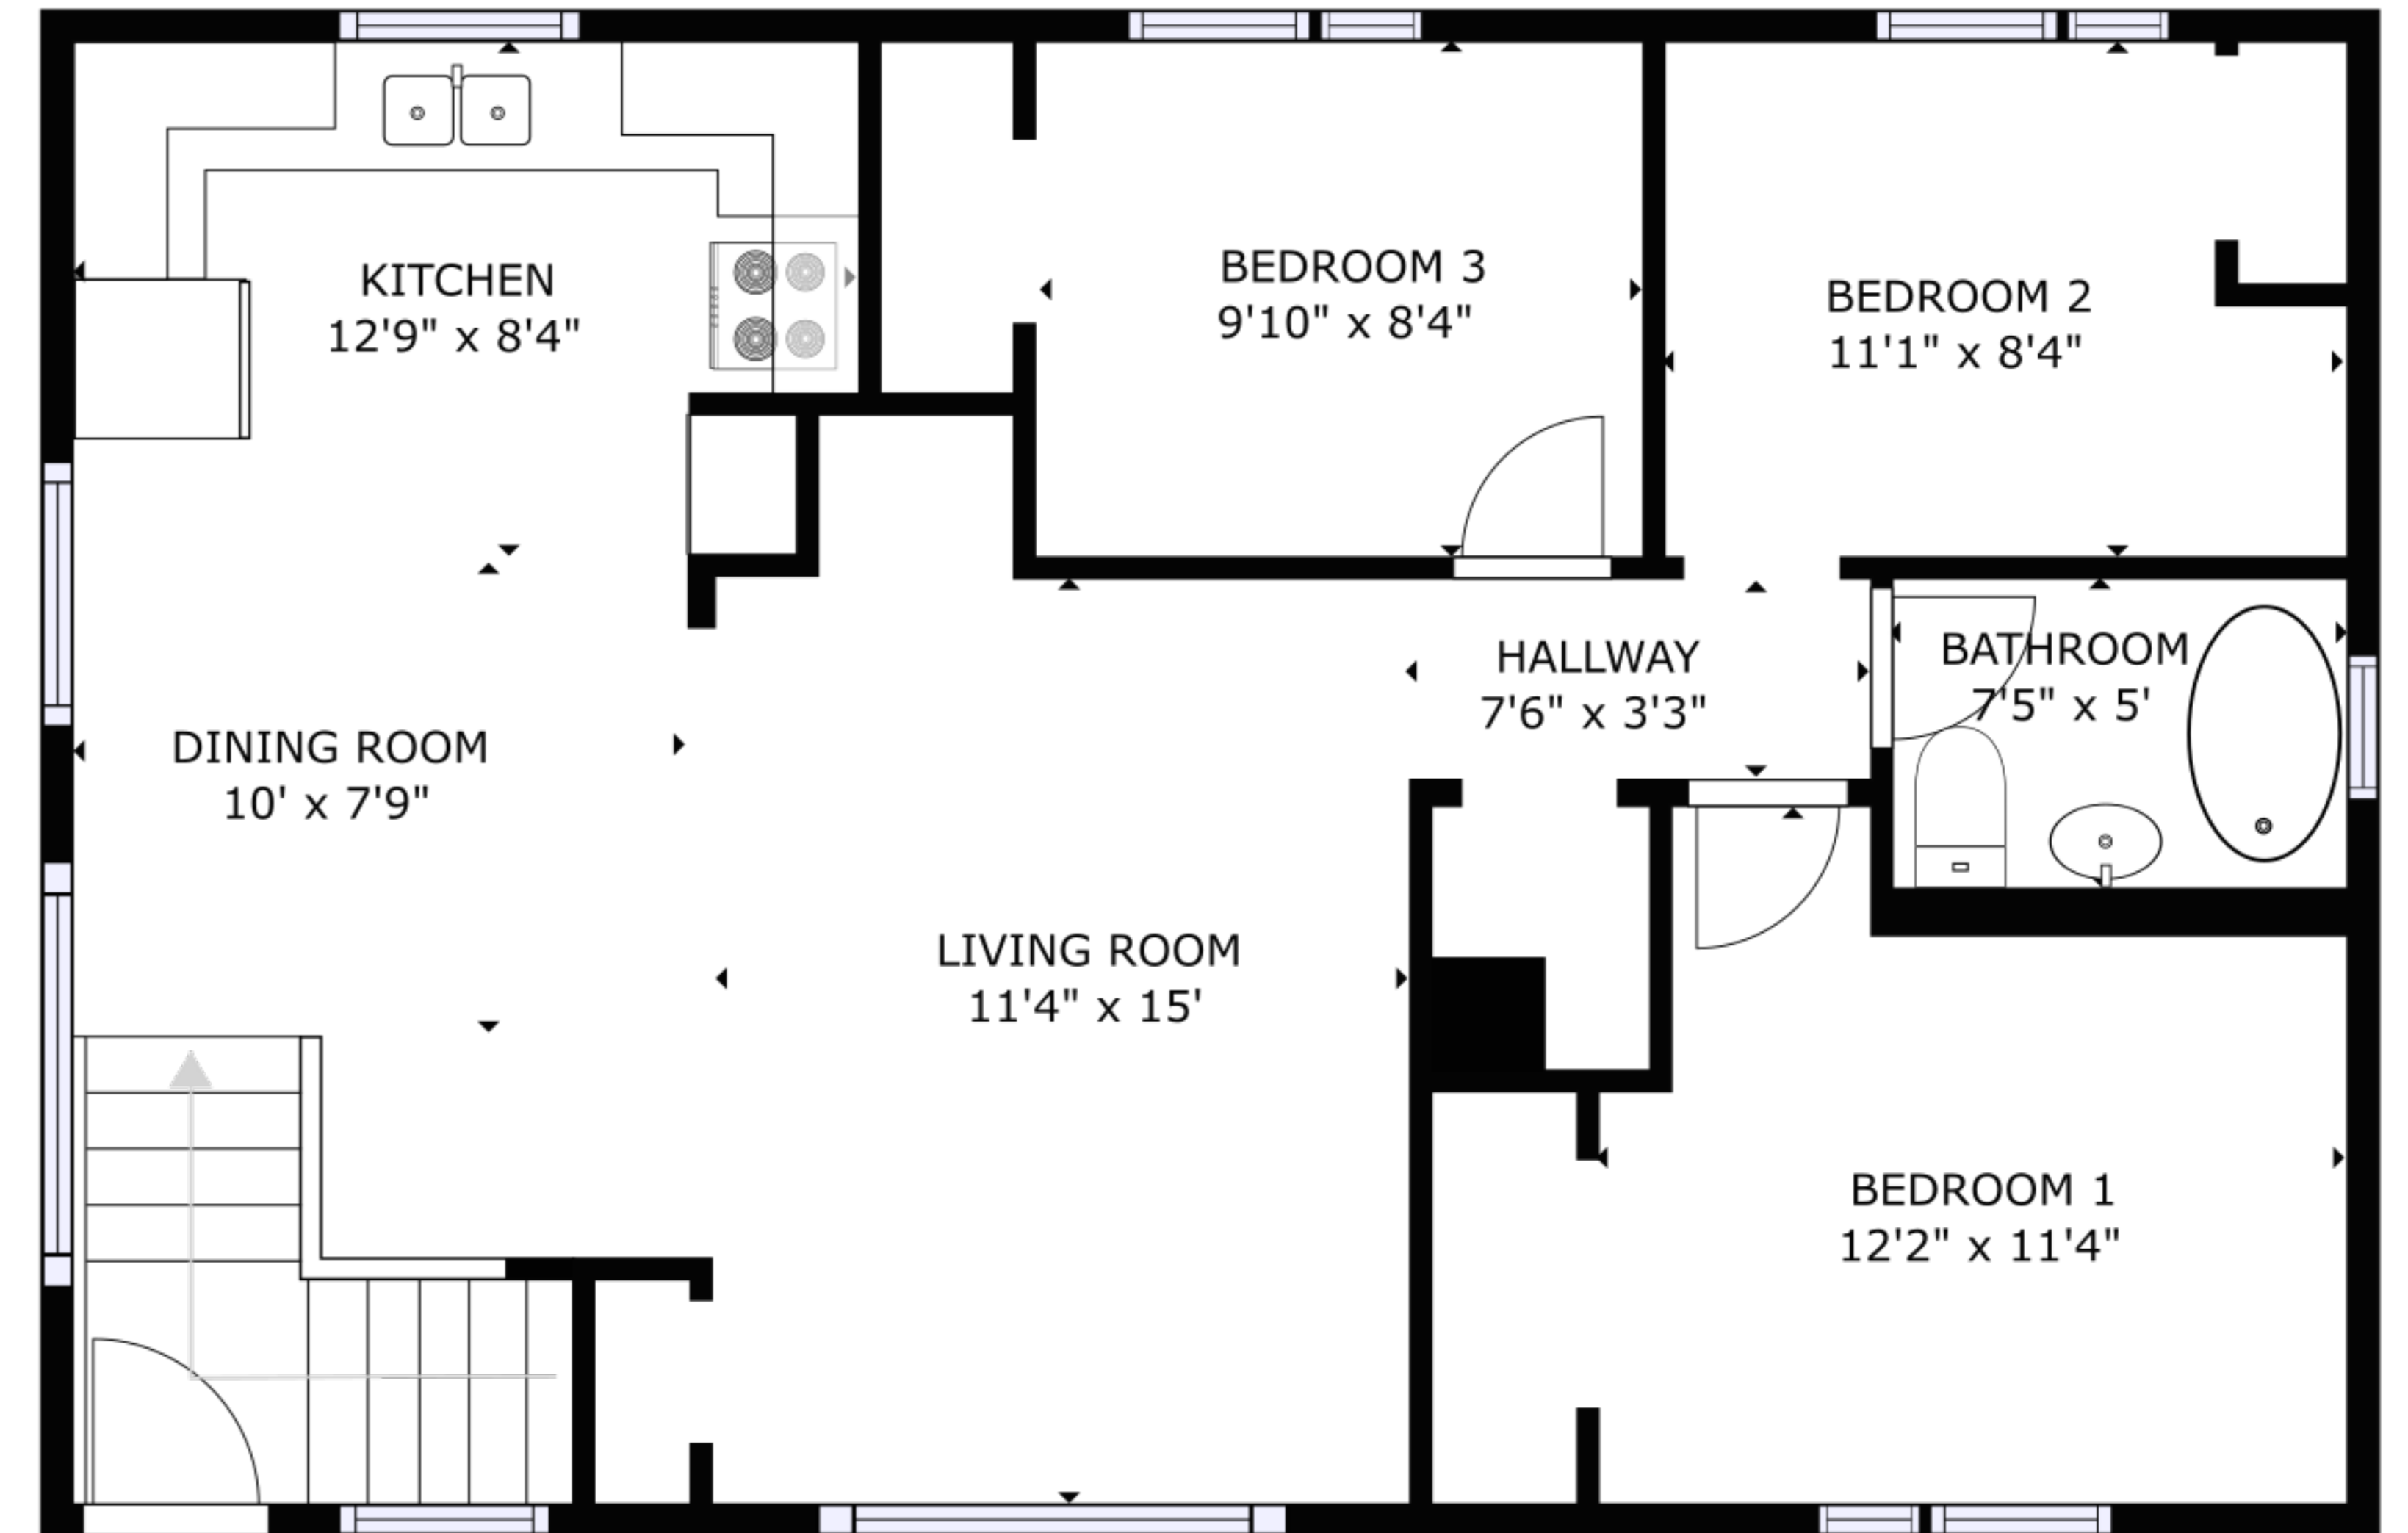

FLOOR 1

FLOOR 2

GROSS INTERNAL AREA  
 FLOOR 1: 838 sq ft, FLOOR 2: 869 sq ft  
 TOTAL: 1707 sq ft  
 SIZES AND DIMENSIONS ARE APPROXIMATE, ACTUAL MAY VARY.