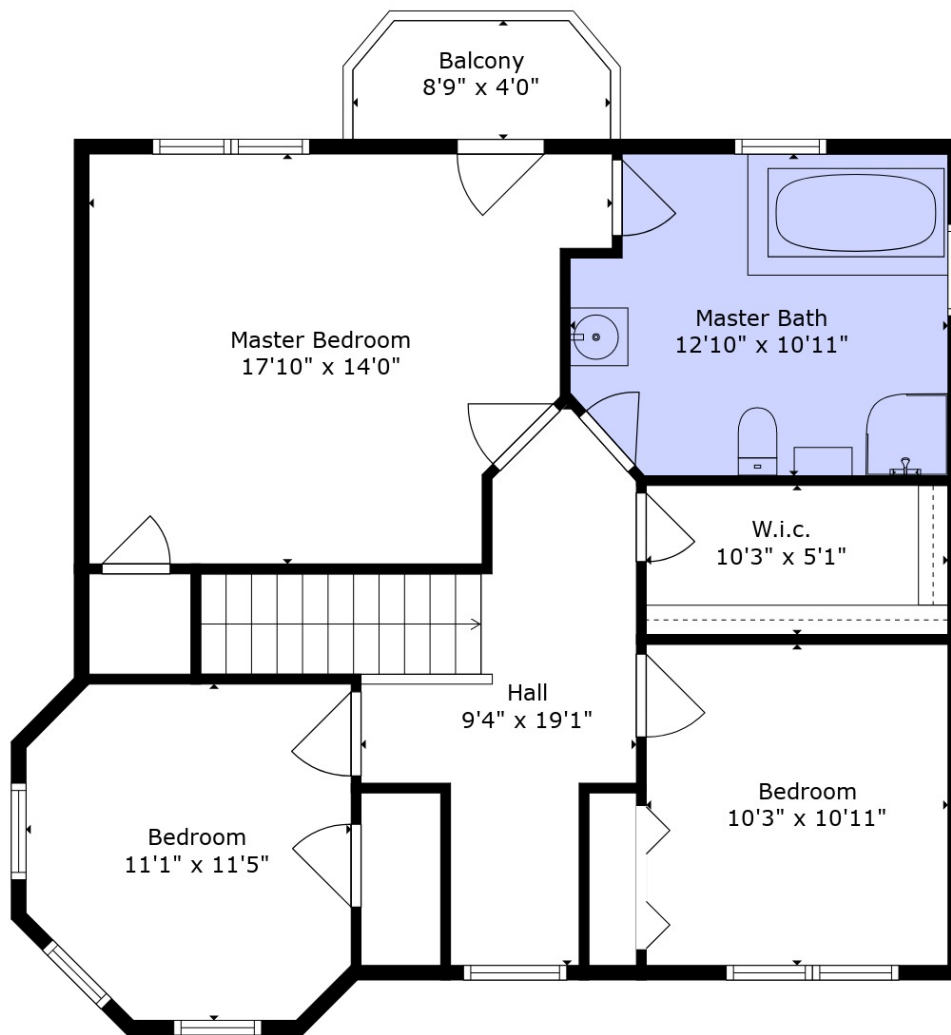

Estimated areas

Measurements By Rebelsun Co. Deemed Highly Reliable But Not Guaranteed.