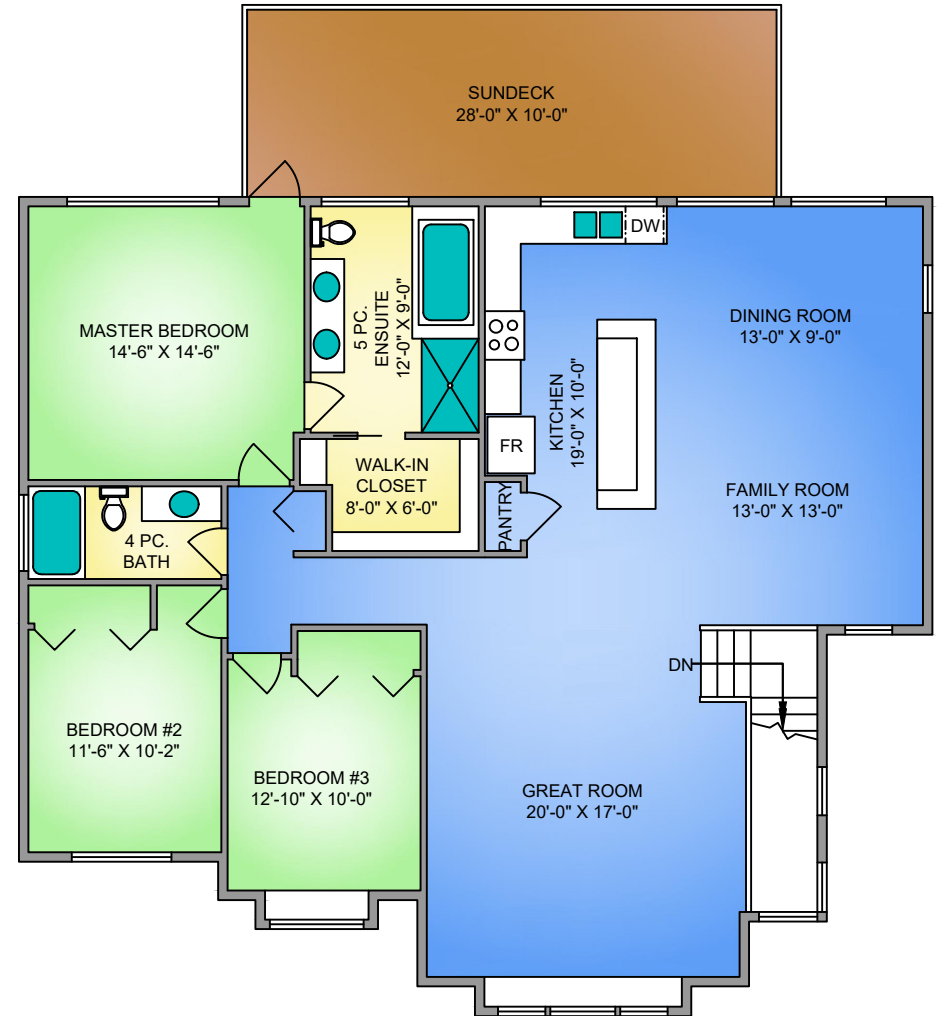

LOWER FLOOR
1378 SQ. FT.

MAIN FLOOR
1770 SQ. FT.

1330 BLUE HERON CRESCENT
NOVEMBER 5, 2019

Prepared by PROPER MEASURE MID ISLAND for the exclusive use of LORI BROTHERS
Plans may not be 100% accurate. These plans are a reproduction of existing floor plans not measured by Proper Measure Mid Island.
Buyer must verify any critical measurement. Private resale or modification of floor plans to a third party by any individual or entity other than Proper Measure Mid Island is strictly prohibited

FLOOR	AREA (SQ. FT.)
	FINISHED
MAIN	1770
LOWER	1378
TOTAL	3148