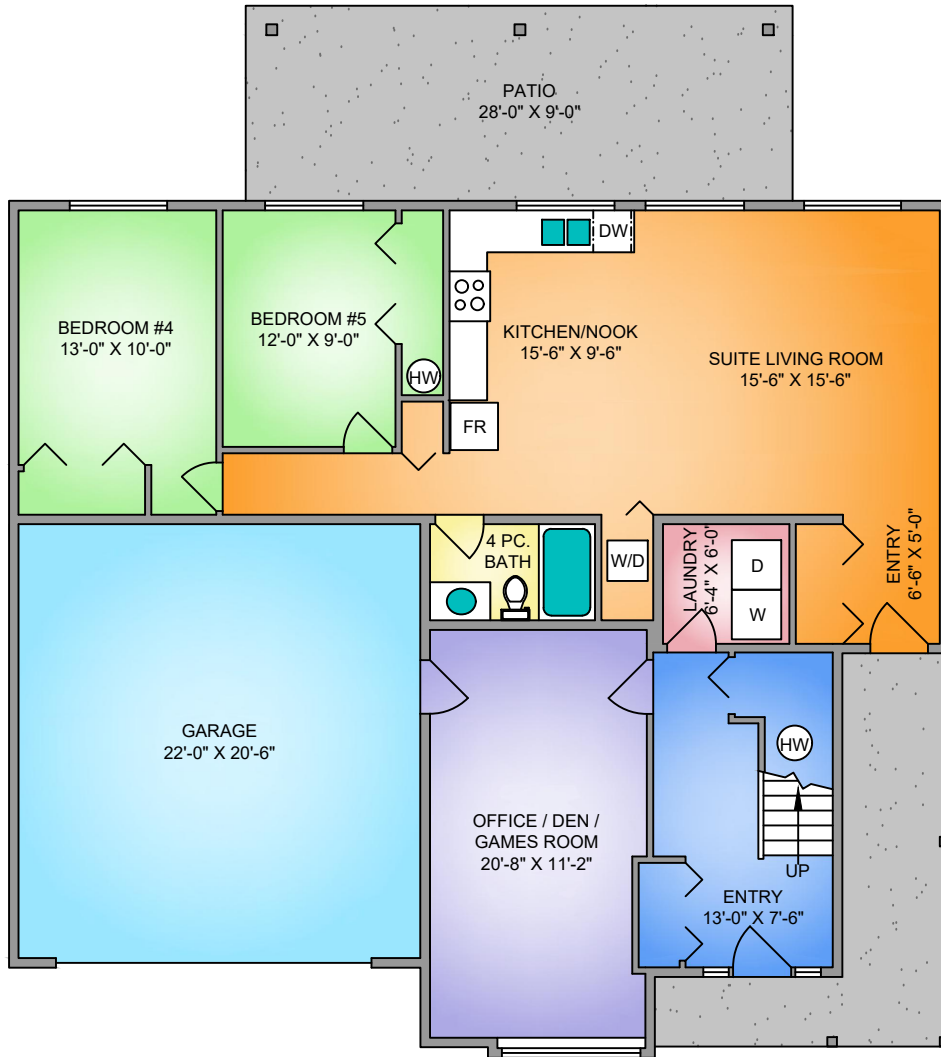

LOWER FLOOR
1378 SQ. FT.

MAIN FLOOR
1770 SQ. FT.

1330 BLUE HERON CRESCENT
NOVEMBER 5, 2019

Prepared by PROPER MEASURE MID ISLAND for the exclusive use of LORI BROTHERS
Plans may not be 100% accurate. These plans are a reproduction of existing floor plans not measured by Proper Measure Mid Island.
Buyer must verify any critical measurement. Private resale or modification of floor plans to a third party by any individual or entity other than Proper Measure Mid Island is strictly prohibited

FLOOR	AREA (SQ. FT.)
	FINISHED
MAIN	1770
LOWER	1378
TOTAL	3148