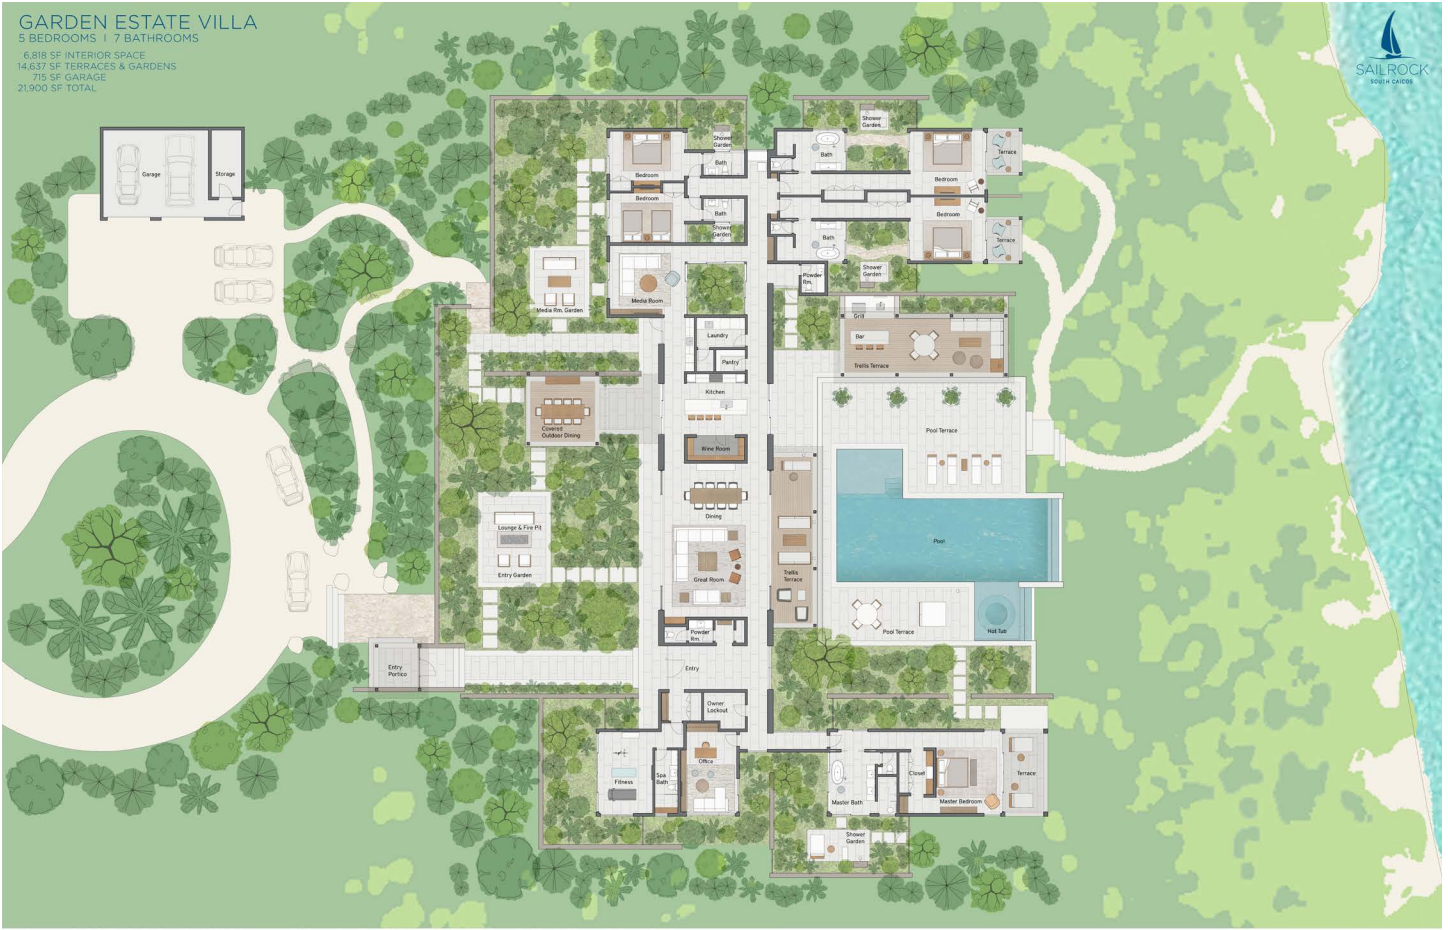

GARDEN ESTATE VILLA

GARDEN ESTATE VILLA, LOT 3013