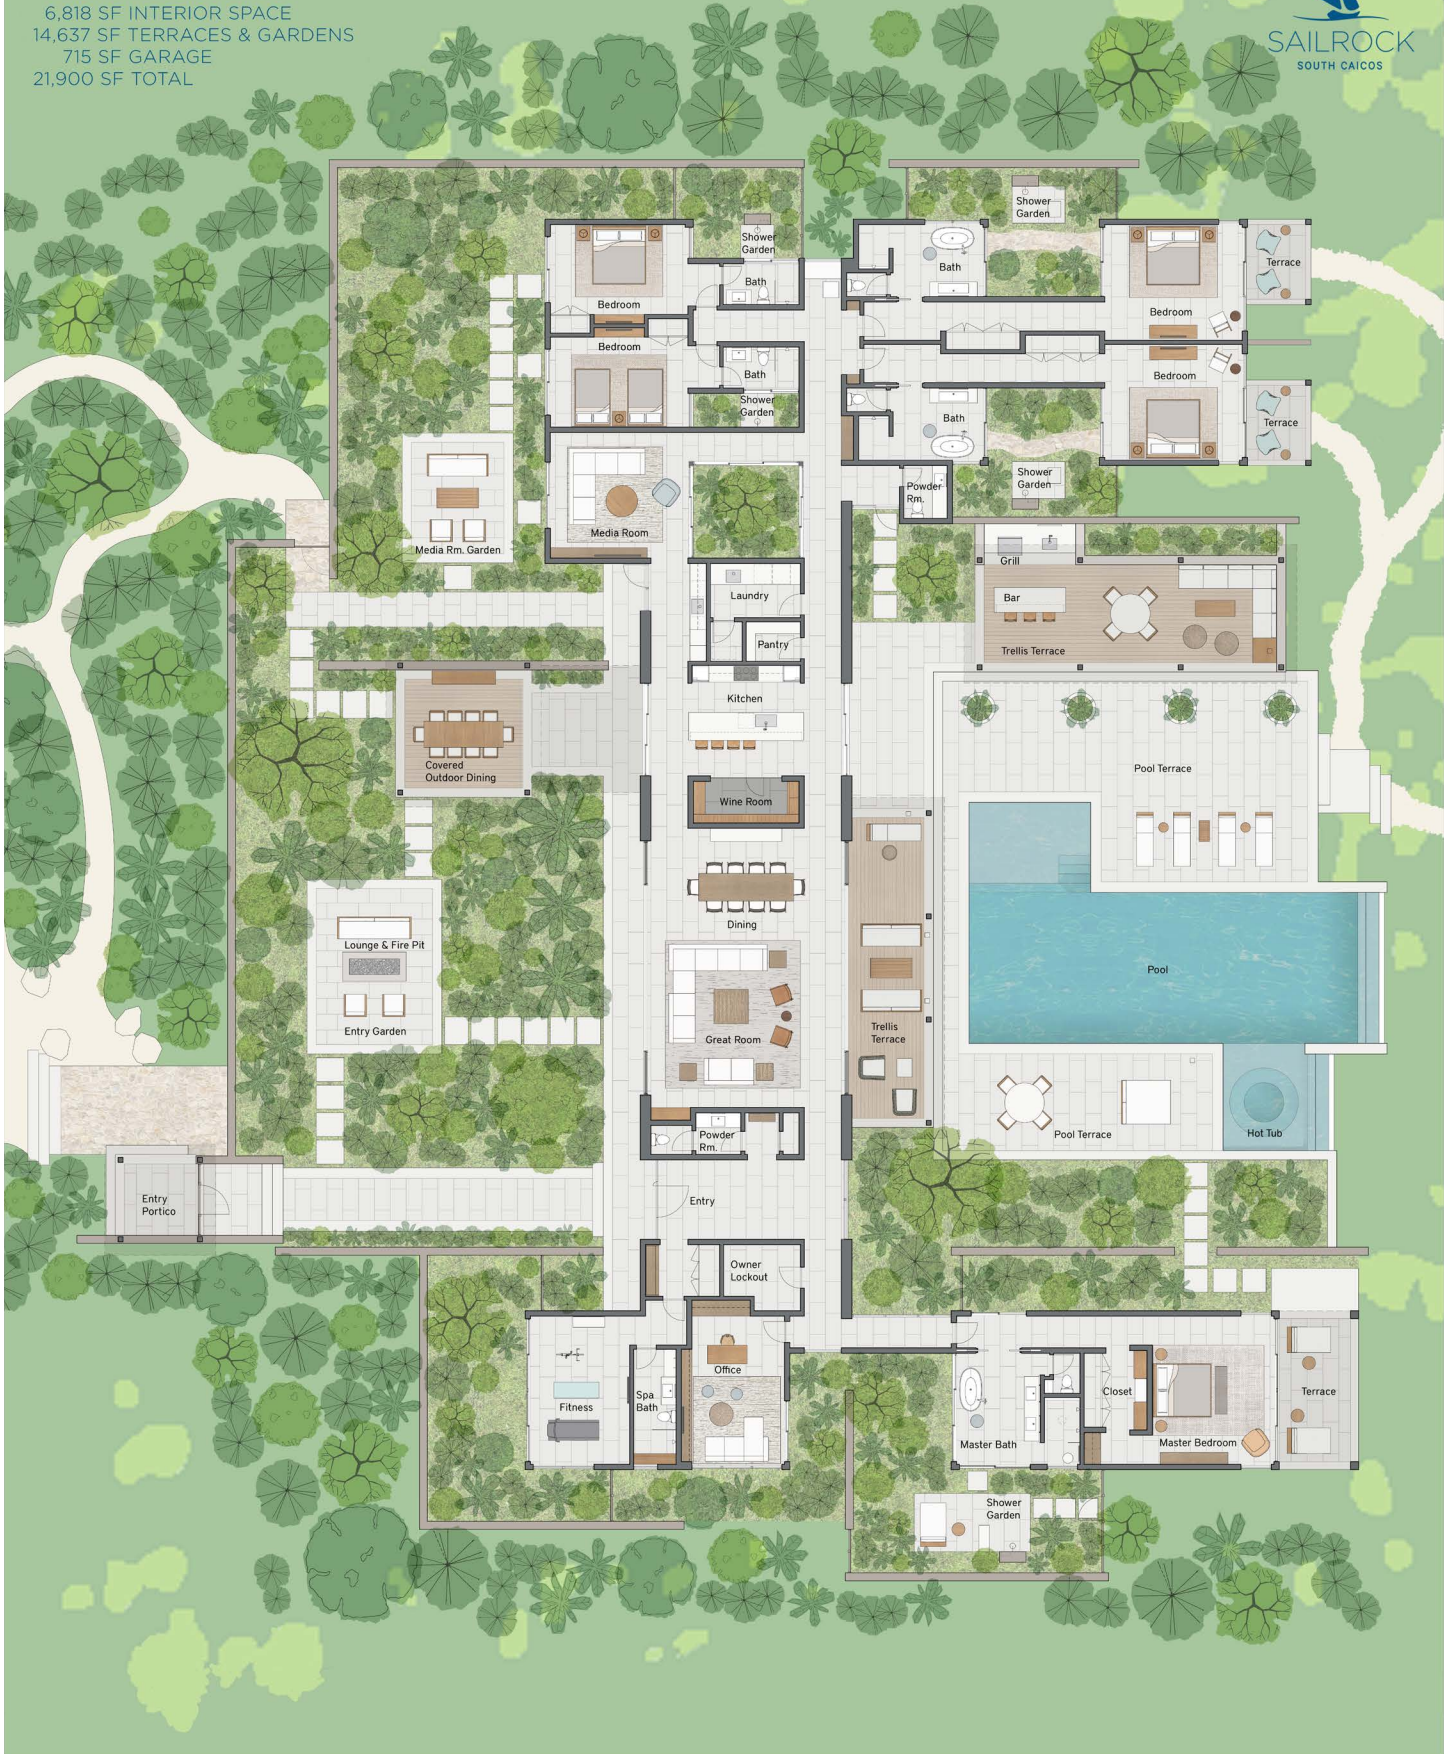

GARDEN ESTATE VILLA

5 BEDROOMS | 7 BATHROOMS
 6,818 SF INTERIOR SPACE
 14,637 SF TERRACES & GARDENS
 715 SF GARAGE
 21,900 SF TOTAL

Dimensions are approximate. Furniture layout and quantities are for illustrative purposes only. Plans, layouts and all specifications are subject to revisions deemed advisable by builder or architect, or required by law.

GARDEN ESTATE VILLA, LOT 3013