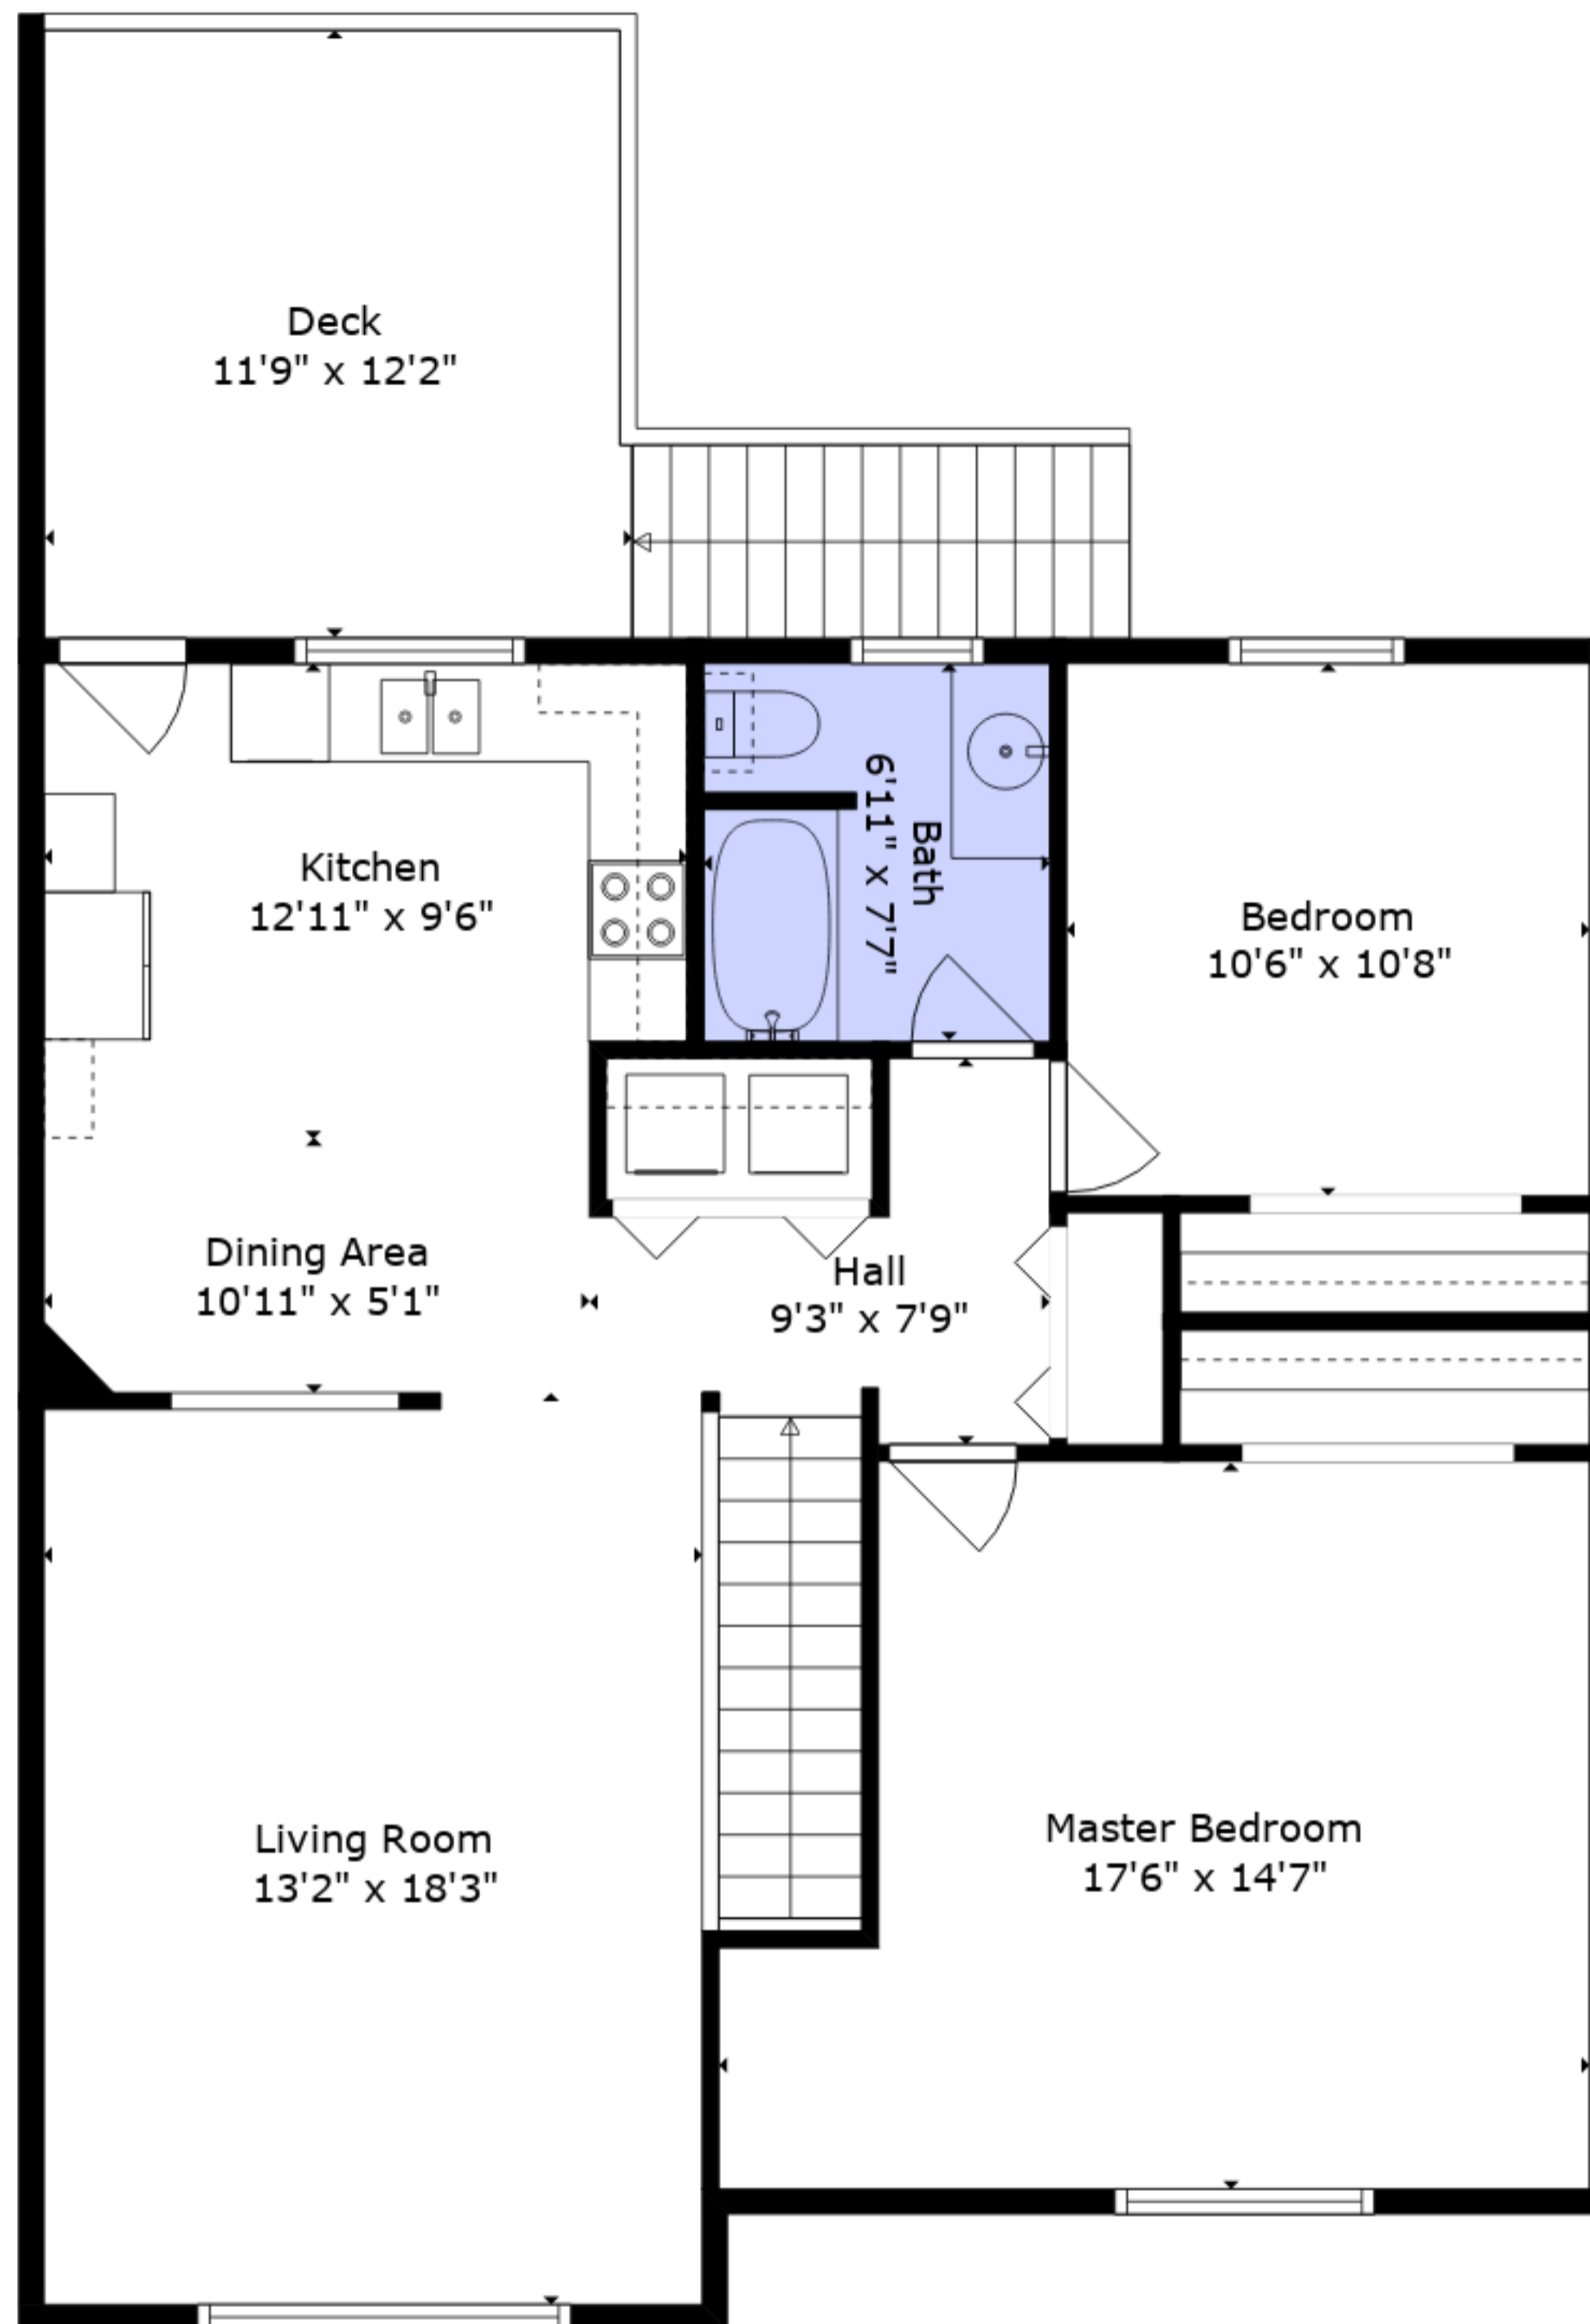

ESTIMATED AREAS

GLA FLOOR 1: 724 sq. ft EXCLUDED AREAS 378 sq. ft
 GLA FLOOR 2: 1030 sq. ft EXCLUDED AREAS 142 sq. ft
 Total GLA 1754 sq. ft, total area 2274 sq. ft 0 sq. ft

Measurements By Rebelsun Co. Deemed Highly Reliable But Not Guaranteed.

Floor 1

Floor 2

ESTIMATED AREAS

GLA FLOOR 1: 724 sq. ft EXCLUDED AREAS 378 sq. ft
 GLA FLOOR 2: 1030 sq. ft EXCLUDED AREAS 142 sq. ft
 Total GLA 1754 sq. ft, total area 2274 sq. ft 0 sq. ft

Measurements By Rebelsun Co. Deemed Highly Reliable But Not Guaranteed.