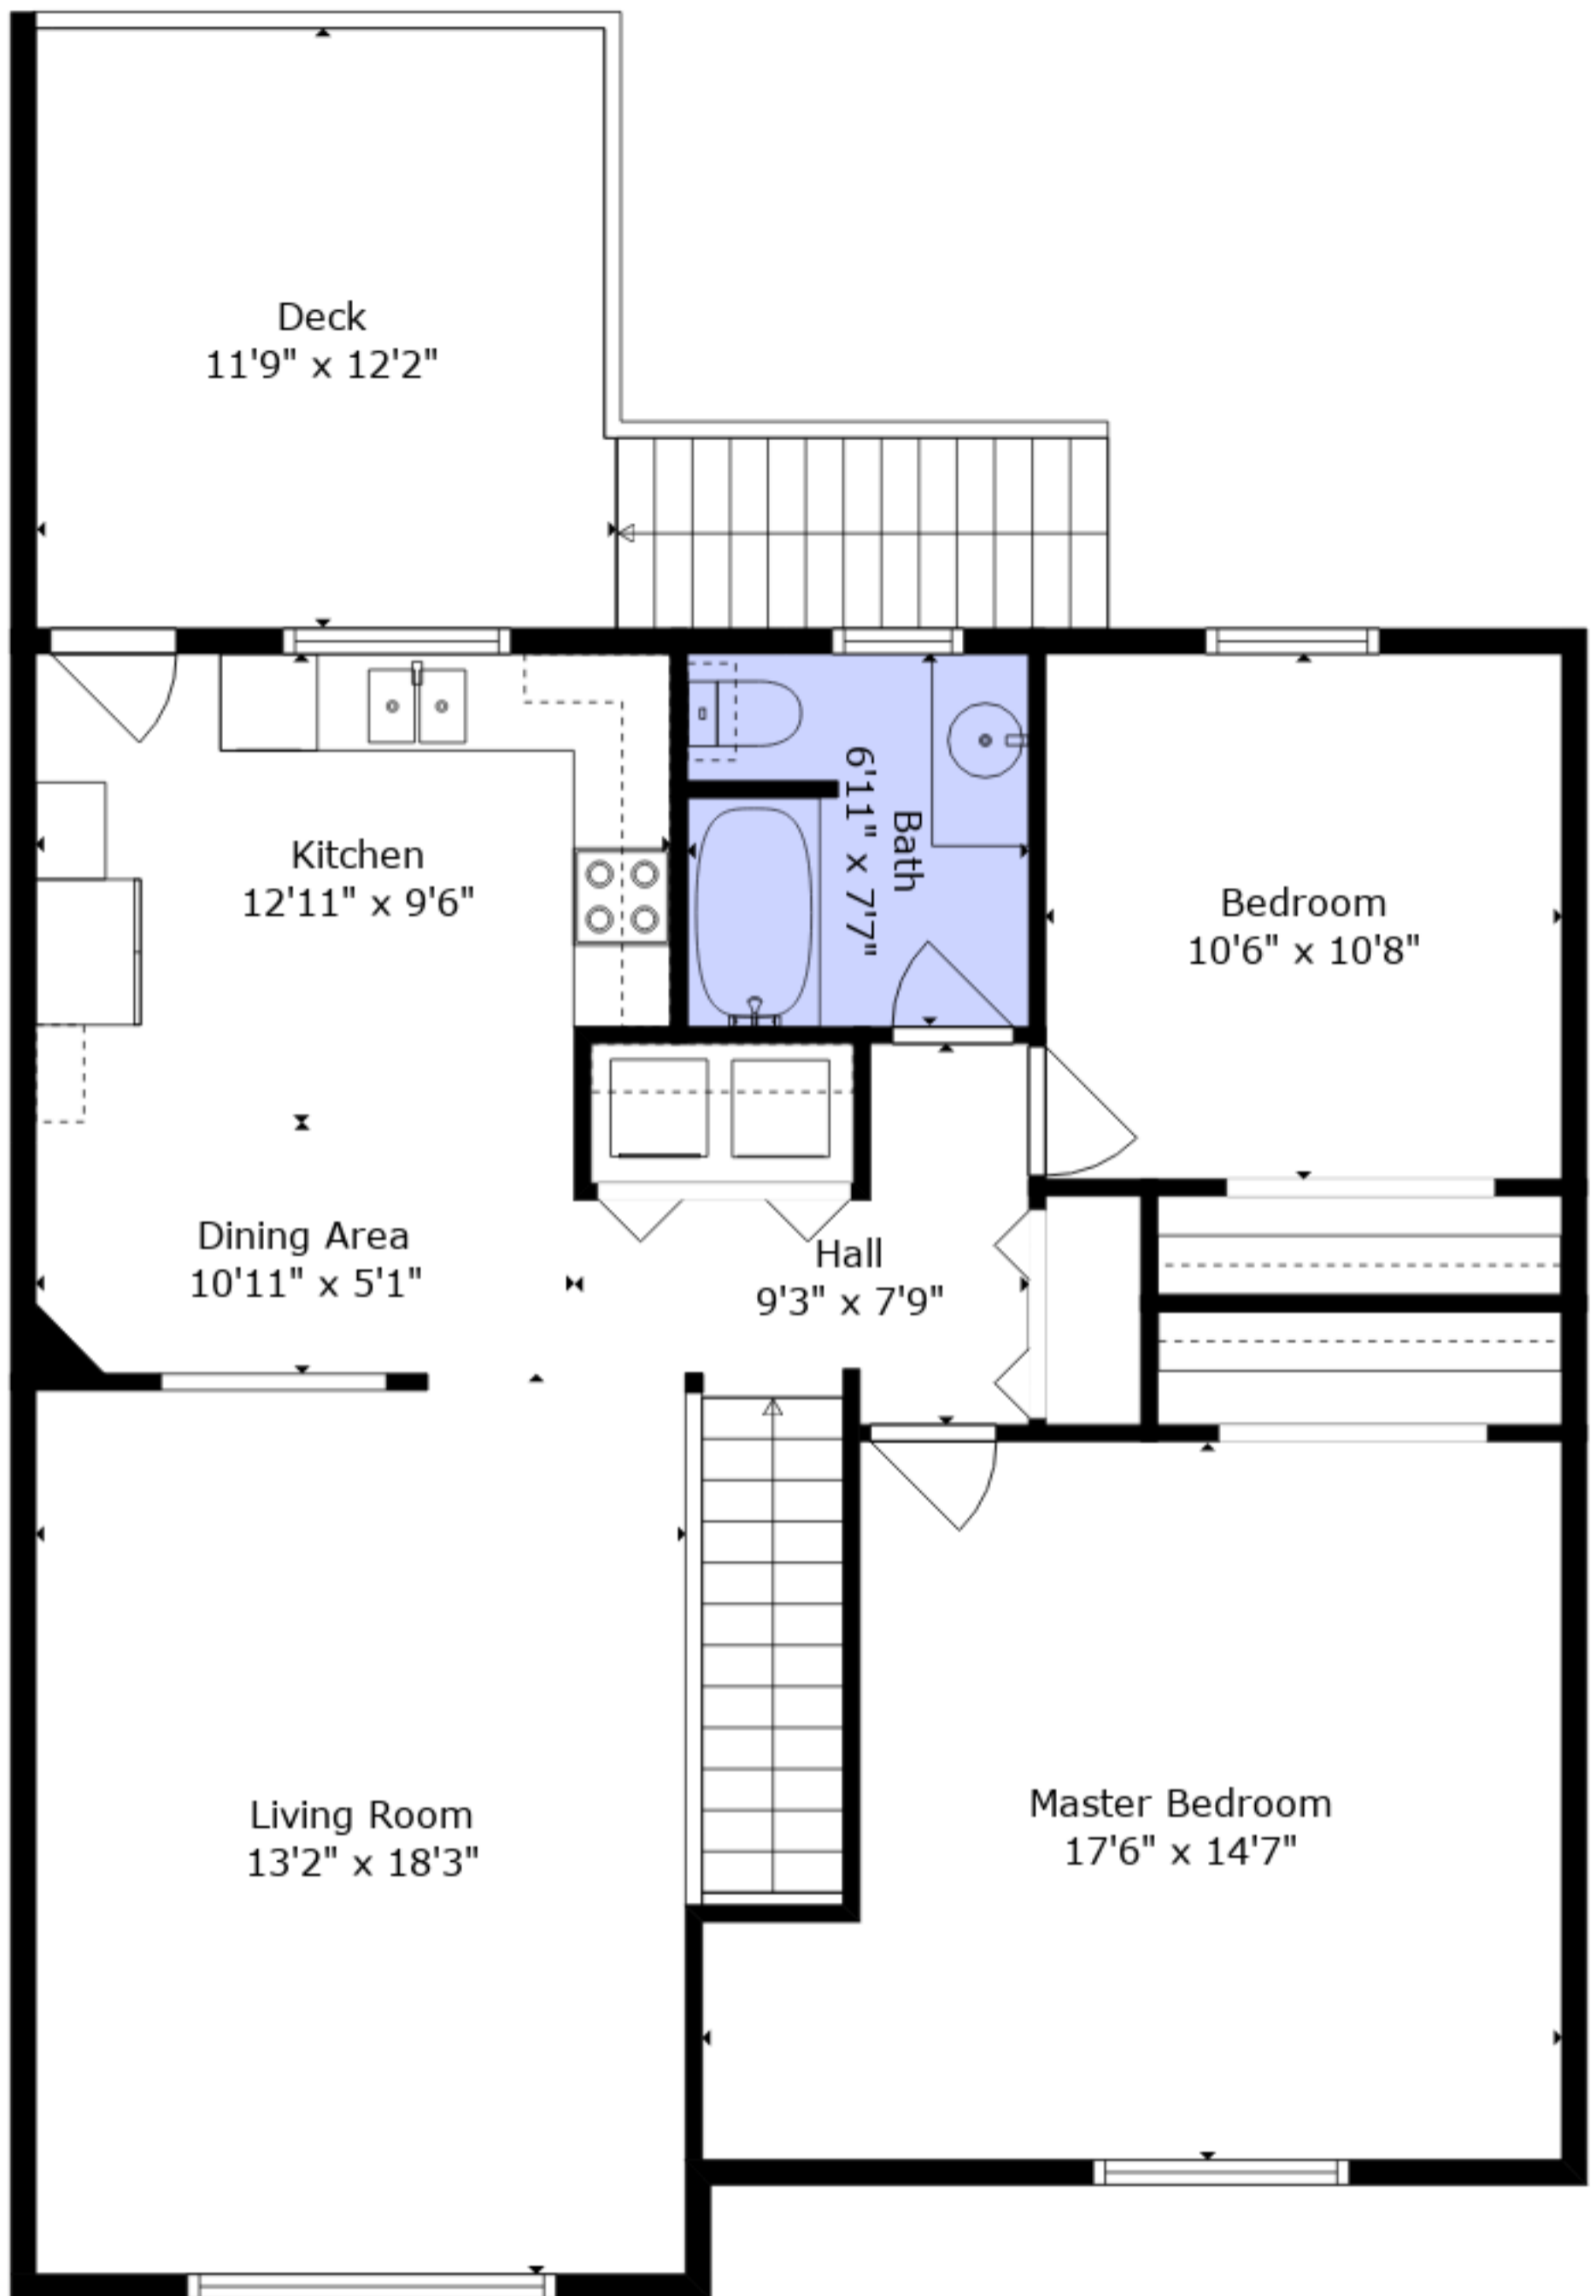

ESTIMATED AREAS

GLA FLOOR 1: 724 sq. ft EXCLUDED AREAS 378 sq. ft
 GLA FLOOR 2: 1030 sq. ft EXCLUDED AREAS 142 sq. ft
 Total GLA 1754 sq. ft, total area 2274 sq. ft 0 sq. ft

Measurements By Rebelsun Co. Deemed Highly Reliable But Not Guaranteed.

Floor 1

Floor 2

ESTIMATED AREAS

GLA FLOOR 1: 724 sq. ft EXCLUDED AREAS 378 sq. ft
 GLA FLOOR 2: 1030 sq. ft EXCLUDED AREAS 142 sq. ft
 Total GLA 1754 sq. ft, total area 2274 sq. ft 0 sq. ft

Measurements By Rebelsun Co. Deemed Highly Reliable But Not Guaranteed.