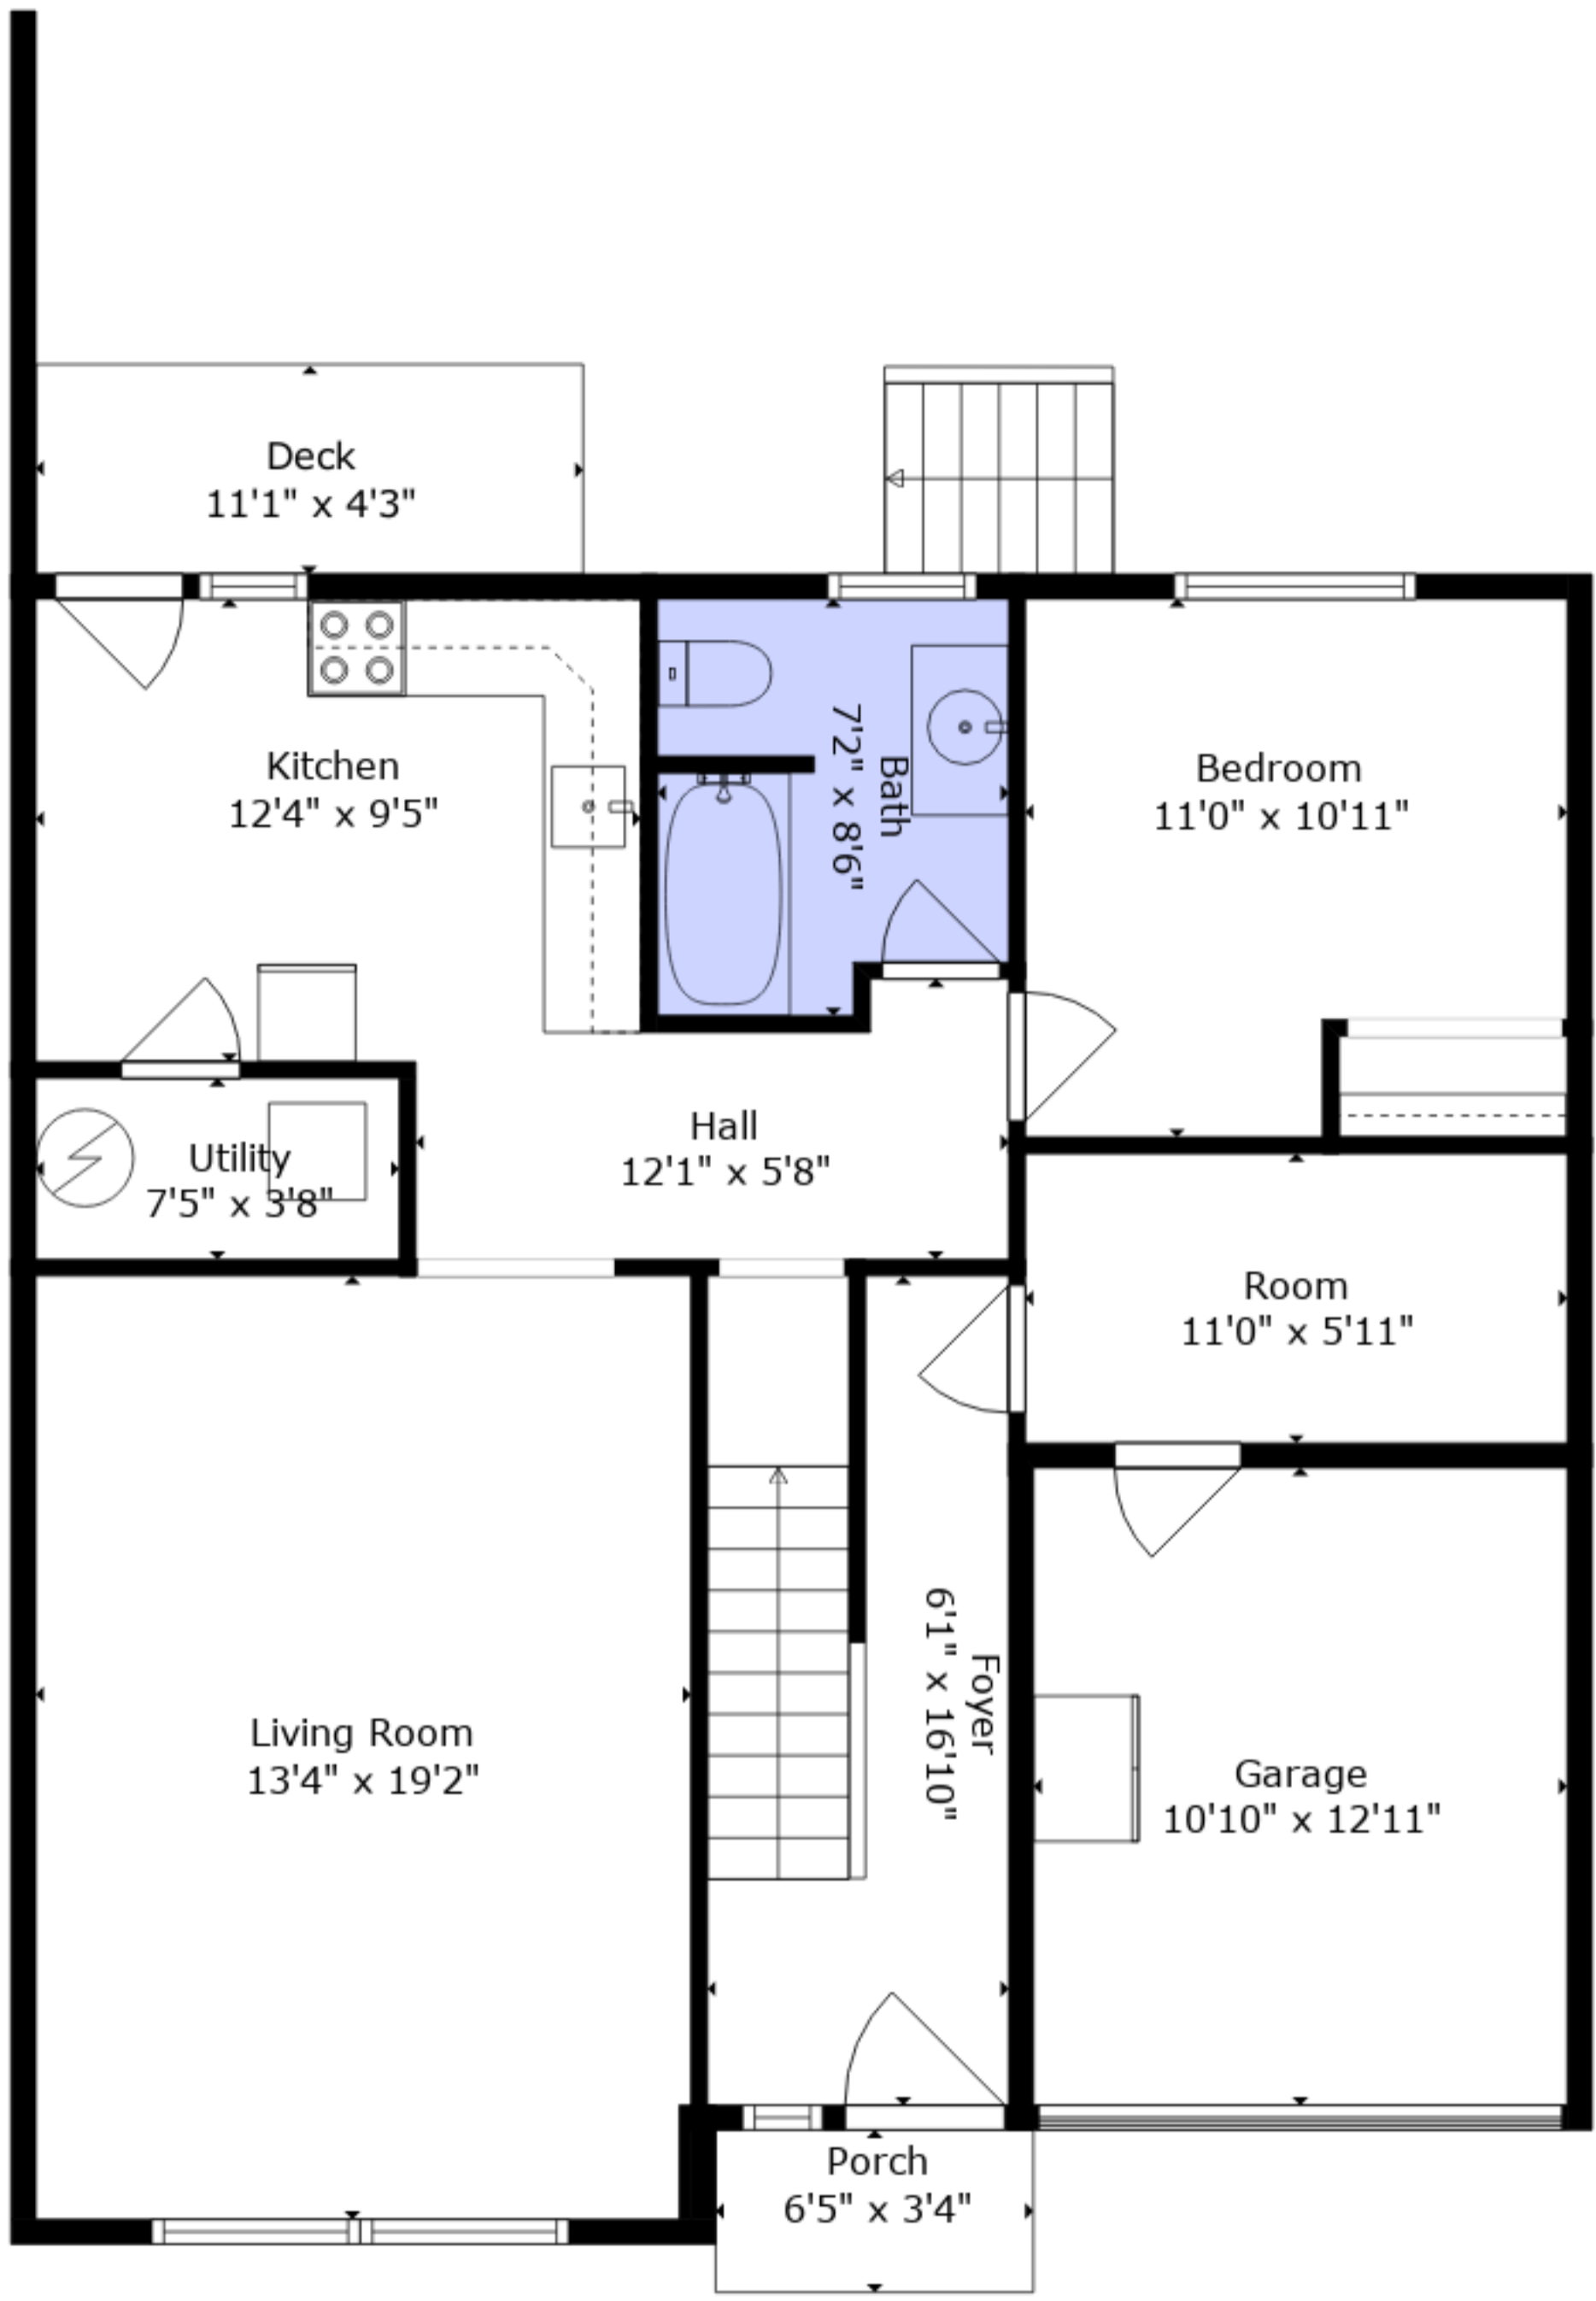

ESTIMATED AREAS

GLA FLOOR 1: 724 sq. ft EXCLUDED AREAS 378 sq. ft
 GLA FLOOR 2: 1030 sq. ft EXCLUDED AREAS 142 sq. ft
 Total GLA 1754 sq. ft, total area 2274 sq. ft 0 sq. ft

Measurements By Rebelsun Co. Deemed Highly Reliable But Not Guaranteed.

Floor 1

Floor 2

ESTIMATED AREAS

GLA FLOOR 1: 724 sq. ft EXCLUDED AREAS 378 sq. ft
 GLA FLOOR 2: 1030 sq. ft EXCLUDED AREAS 142 sq. ft
 Total GLA 1754 sq. ft, total area 2274 sq. ft 0 sq. ft

Measurements By Rebelsun Co. Deemed Highly Reliable But Not Guaranteed.