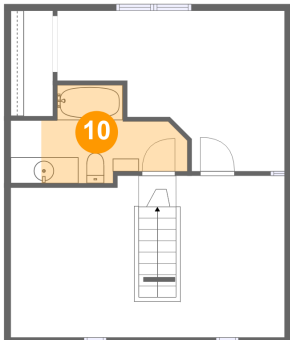

10 Floor 4 - Bath

Dimensions: 13'7" x 7'6"
Area: 61 sq. ft
Counted as Living Area:
Yes

Heated: Yes
Finished: Yes
Enclosed: Yes
Contiguous:
Yes
Permitted: Yes
Wet Space: Yes
Addition: No
Conversion: No