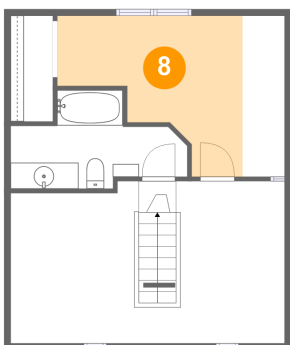

Dimensions: 11'6" x 25'1"
Area: 271 sq. ft
Counted as Living Area:
Yes

Heated: Yes
Finished: Yes
Enclosed: Yes
Contiguous:
Yes
Permitted: Yes
Wet Space: No
Addition: No
Conversion: No

120 Wisconsin Avenue, Montreal, Iron County, Wisconsin, United States, 54550

6 Floor 3 - Porch

Dimensions: 21'4" x 5'7"
Area: 121 sq. ft
Counted as Living Area: No

Heated: No
Finished: Yes
Enclosed: No
Contiguous: Yes
Permitted: Yes
Wet Space: No
Addition: No
Conversion: No

7 Floor 3 - Kitchen

Dimensions: 10'7" x 12'8"
Area: 134 sq. ft
Counted as Living Area:
Yes

Heated: Yes
Finished: Yes
Enclosed: Yes
Contiguous:
Yes
Permitted: Yes
Wet Space: No
Addition: No
Conversion: No

8 Floor 4 - Bedroom

Dimensions: 17'6" x 12'4"
Area: 119 sq. ft
Counted as Living Area:
Yes

Heated: Yes
Finished: Yes
Enclosed: Yes
Contiguous:
Yes
Permitted: Yes
Wet Space: No
Addition: No
Conversion: No

120 Wisconsin Avenue, Montreal, Iron County, Wisconsin, United States, 54550