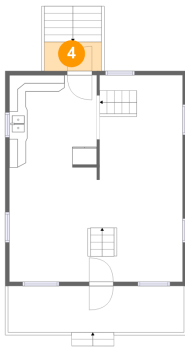

120 Wisconsin Avenue, Montreal, Iron County, Wisconsin, United States, 54550

1 Floor 1 - Basement

Dimensions: 19'0" x 22'1"
Area: 417 sq. ft
Counted as Living Area: No

Heated: No
Finished: Yes
Enclosed: Yes
Contiguous: Yes
Permitted: Yes
Wet Space: No
Addition: No
Conversion: No

2 Floor 2 - Garage

Dimensions: 38'10" x 27'3"
Area: 1058 sq. ft
Counted as Living Area: No

Heated: No
Finished: No
Enclosed: Yes
Contiguous: Yes
Permitted: Yes
Wet Space: No
Addition: No
Conversion: No

120 Wisconsin Avenue, Montreal, Iron County, Wisconsin, United States, 54550

3 Floor 3 - Dining Area

Dimensions: 9'6" x 12'4"
Area: 118 sq. ft
Counted as Living Area:
Yes

Heated: Yes
Finished: Yes
Enclosed: Yes
Contiguous:
Yes
Permitted: Yes
Wet Space: No
Addition: No
Conversion: No

4 Floor 3 - Deck

Dimensions: 6'11" x 3'6"
Area: 24 sq. ft
Counted as Living Area: No

Heated: No
Finished: Yes
Enclosed: No
Contiguous: Yes
Permitted: Yes
Wet Space: No
Addition: No
Conversion: No

5 Floor 3 - Living Room