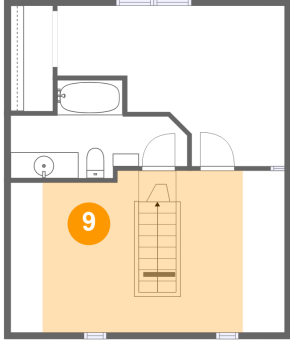

120 Wisconsin Avenue, Montreal, Iron County, Wisconsin, United States, 54550

9 Floor 4 - Family Room

Dimensions: 21'1" x 12'5"
Area: 186 sq. ft
Counted as Living Area:
Yes

Heated: Yes
Finished: Yes
Enclosed: Yes
Contiguous:
Yes
Permitted: Yes
Wet Space: No
Addition: No
Conversion: No