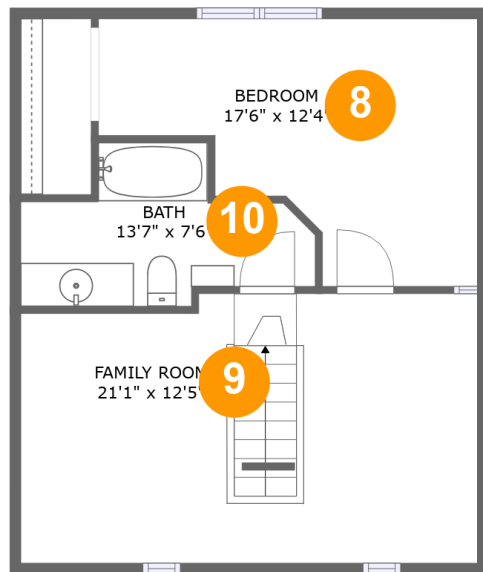

 **2,883** total sqft

120 Wisconsin Avenue, Montreal, Iron County, Wisconsin, United States, 54550

Room Dimensions

Floor 1

Total sqft: 462

Living area: 0

#	Room name	Dimensions	Area (sqft)	Counted as Living Area
1	Basement	19'0" x 22'1"	417 sq. ft	No

**120 Wisconsin Avenue, Montreal, Iron County,
Wisconsin, United States, 54550****Room Dimensions****Floor 2****Total sqft: 1125****Living area: 0**

#	Room name	Dimensions	Area (sqft)	Counted as Living Area
2	Garage	38'10" x 27'3"	1058 sq. ft	No

120 Wisconsin Avenue, Montreal, Iron County, Wisconsin, United States, 54550

Room Dimensions

Floor 3**Total sqft: 721****Living area: 576**

#	Room name	Dimensions	Area (sqft)	Counted as Living Area
3	Dining Area	9'6" x 12'4"	118 sq. ft	Yes
4	Deck	6'11" x 3'6"	24 sq. ft	No
5	Living Room	11'6" x 25'1"	271 sq. ft	Yes
6	Porch	21'4" x 5'7"	121 sq. ft	No
7	Kitchen	10'7" x 12'8"	134 sq. ft	Yes

**120 Wisconsin Avenue, Montreal, Iron County,
Wisconsin, United States, 54550****Room Dimensions****Floor 4****Total sqft: 575****Living area: 395**

#	Room name	Dimensions	Area (sqft)	Counted as Living Area
8	Bedroom	17'6" x 12'4"	119 sq. ft	Yes
9	Family Room	21'1" x 12'5"	186 sq. ft	Yes
10	Bath	13'7" x 7'6"	61 sq. ft	Yes