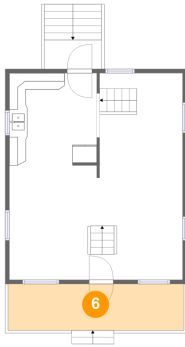

3 Floor 3 - Dining Area

Dimensions: 9'6" x 12'4"
Area: 118 sq. ft
Counted as Living Area:
Yes

Heated: Yes
Finished: Yes
Enclosed: Yes
Contiguous:
Yes
Permitted: Yes
Wet Space: No
Addition: No
Conversion: No

4 Floor 3 - Deck

Dimensions: 6'11" x 3'6"
Area: 24 sq. ft
Counted as Living Area: No

Heated: No
Finished: Yes
Enclosed: No
Contiguous: Yes
Permitted: Yes
Wet Space: No
Addition: No
Conversion: No

5 Floor 3 - Living Room

Dimensions: 11'6" x 25'1"
Area: 271 sq. ft
Counted as Living Area:
Yes

Heated: Yes
Finished: Yes
Enclosed: Yes
Contiguous:
Yes
Permitted: Yes
Wet Space: No
Addition: No
Conversion: No

120 Wisconsin Avenue, Montreal, Iron County, Wisconsin, United States, 54550

6 Floor 3 - Porch

Dimensions: 21'4" x 5'7"
Area: 121 sq. ft
Counted as Living Area: No

Heated: No
Finished: Yes
Enclosed: No
Contiguous: Yes
Permitted: Yes
Wet Space: No
Addition: No
Conversion: No

7 Floor 3 - Kitchen