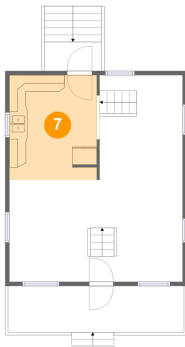

4 Floor 3 - Deck

Dimensions: 6'11" x 3'6"
Area: 24 sq. ft
Counted as Living Area: No

Heated: No
Finished: Yes
Enclosed: No
Contiguous: Yes
Permitted: Yes
Wet Space: No
Addition: No
Conversion: No

5 Floor 3 - Living Room

Dimensions: 11'6" x 25'1"
Area: 271 sq. ft
Counted as Living Area:
Yes

Heated: Yes
Finished: Yes
Enclosed: Yes
Contiguous:
Yes
Permitted: Yes
Wet Space: No
Addition: No
Conversion: No

120 Wisconsin Avenue, Montreal, Iron County, Wisconsin, United States, 54550

6 Floor 3 - Porch

Dimensions: 21'4" x 5'7"
Area: 121 sq. ft
Counted as Living Area: No

Heated: No
Finished: Yes
Enclosed: No
Contiguous: Yes
Permitted: Yes
Wet Space: No
Addition: No
Conversion: No

7 Floor 3 - Kitchen