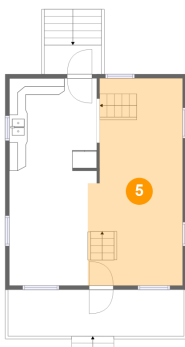

2 Floor 2 - Garage

Dimensions: 38'10" x 27'3"
Area: 1058 sq. ft
Counted as Living Area: No

Heated: No
Finished: No
Enclosed: Yes
Contiguous: Yes
Permitted: Yes
Wet Space: No
Addition: No
Conversion: No

120 Wisconsin Avenue, Montreal, Iron County, Wisconsin, United States, 54550

3 Floor 3 - Dining Area

Dimensions: 9'6" x 12'4"
Area: 118 sq. ft
Counted as Living Area:
Yes

Heated: Yes
Finished: Yes
Enclosed: Yes
Contiguous:
Yes
Permitted: Yes
Wet Space: No
Addition: No
Conversion: No

4 Floor 3 - Deck

Dimensions: 6'11" x 3'6"
Area: 24 sq. ft
Counted as Living Area: No

Heated: No
Finished: Yes
Enclosed: No
Contiguous: Yes
Permitted: Yes
Wet Space: No
Addition: No
Conversion: No

5 Floor 3 - Living Room

Dimensions: 11'6" x 25'1"
Area: 271 sq. ft
Counted as Living Area:
Yes

Heated: Yes
Finished: Yes
Enclosed: Yes
Contiguous:
Yes
Permitted: Yes
Wet Space: No
Addition: No
Conversion: No

120 Wisconsin Avenue, Montreal, Iron County, Wisconsin, United States, 54550