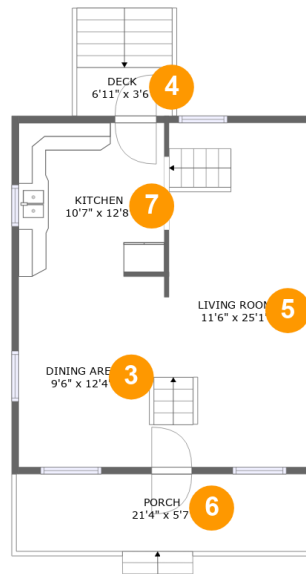

 **2,883** total sqft

120 Wisconsin Avenue, Montreal, Iron County, Wisconsin, United States, 54550

Room Dimensions

Floor 1

Total sqft: 462

Living area: 0

#	Room name	Dimensions	Area (sqft)	Counted as Living Area
1	Basement	19'0" x 22'1"	417 sq. ft	No

**120 Wisconsin Avenue, Montreal, Iron County,
Wisconsin, United States, 54550****Room Dimensions****Floor 2****Total sqft: 1125****Living area: 0**

#	Room name	Dimensions	Area (sqft)	Counted as Living Area
2	Garage	38'10" x 27'3"	1058 sq. ft	No

120 Wisconsin Avenue, Montreal, Iron County, Wisconsin, United States, 54550

Room Dimensions

Floor 3**Total sqft: 721****Living area: 576**

#	Room name	Dimensions	Area (sqft)	Counted as Living Area
3	Dining Area	9'6" x 12'4"	118 sq. ft	Yes
4	Deck	6'11" x 3'6"	24 sq. ft	No
5	Living Room	11'6" x 25'1"	271 sq. ft	Yes
6	Porch	21'4" x 5'7"	121 sq. ft	No
7	Kitchen	10'7" x 12'8"	134 sq. ft	Yes

Dimensions: 17'6" x 12'4"
Area: 119 sq. ft
Counted as Living Area:
Yes

Heated: Yes
Finished: Yes
Enclosed: Yes
Contiguous:
Yes
Permitted: Yes
Wet Space: No
Addition: No
Conversion: No

120 Wisconsin Avenue, Montreal, Iron County, Wisconsin, United States, 54550