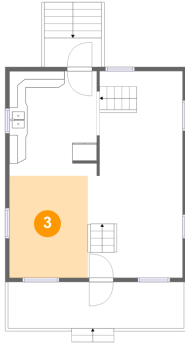

120 Wisconsin Avenue, Montreal, Iron County, Wisconsin, United States, 54550

1 Floor 1 - Basement

Dimensions: 19'0" x 22'1"
Area: 417 sq. ft
Counted as Living Area: No

Heated: No
Finished: Yes
Enclosed: Yes
Contiguous: Yes
Permitted: Yes
Wet Space: No
Addition: No
Conversion: No

2 Floor 2 - Garage

Dimensions: 38'10" x 27'3"
Area: 1058 sq. ft
Counted as Living Area: No

Heated: No
Finished: No
Enclosed: Yes
Contiguous: Yes
Permitted: Yes
Wet Space: No
Addition: No
Conversion: No

120 Wisconsin Avenue, Montreal, Iron County, Wisconsin, United States, 54550

3 Floor 3 - Dining Area

Dimensions: 9'6" x 12'4"
Area: 118 sq. ft
Counted as Living Area:
Yes

Heated: Yes
Finished: Yes
Enclosed: Yes
Contiguous:
Yes
Permitted: Yes
Wet Space: No
Addition: No
Conversion: No

4 Floor 3 - Deck

Dimensions: 6'11" x 3'6"
Area: 24 sq. ft
Counted as Living Area: No

Heated: No
Finished: Yes
Enclosed: No
Contiguous: Yes
Permitted: Yes
Wet Space: No
Addition: No
Conversion: No

5 Floor 3 - Living Room