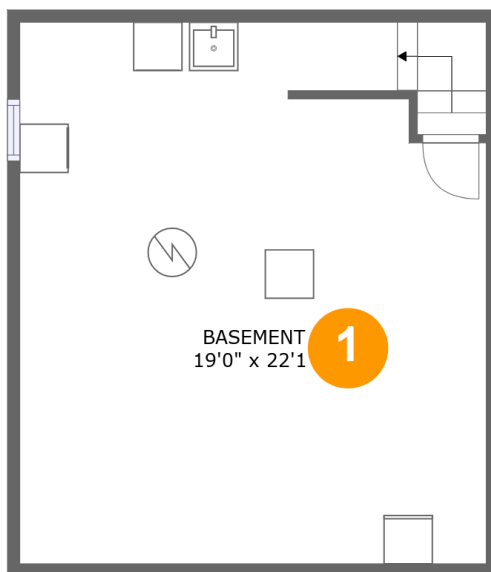

120 Wisconsin Avenue, Montreal, Iron County, Wisconsin, United States, 54550

Property Summary

 **1** garages

 **1** bedrooms

 **1** bathrooms

 **0** half baths

 **4** floors

 **971** Gross Living Area sqft

 **2,883** total sqft

120 Wisconsin Avenue, Montreal, Iron County, Wisconsin, United States, 54550

Room Dimensions

Floor 1

Total sqft: 462

Living area: 0

#	Room name	Dimensions	Area (sqft)	Counted as Living Area
1	Basement	19'0" x 22'1"	417 sq. ft	No

**120 Wisconsin Avenue, Montreal, Iron County,
Wisconsin, United States, 54550****Room Dimensions****Floor 2****Total sqft: 1125****Living area: 0**

#	Room name	Dimensions	Area (sqft)	Counted as Living Area
2	Garage	38'10" x 27'3"	1058 sq. ft	No

120 Wisconsin Avenue, Montreal, Iron County, Wisconsin, United States, 54550

Room Dimensions

Floor 3**Total sqft: 721****Living area: 576**

#	Room name	Dimensions	Area (sqft)	Counted as Living Area
3	Dining Area	9'6" x 12'4"	118 sq. ft	Yes
4	Deck	6'11" x 3'6"	24 sq. ft	No
5	Living Room	11'6" x 25'1"	271 sq. ft	Yes
6	Porch	21'4" x 5'7"	121 sq. ft	No
7	Kitchen	10'7" x 12'8"	134 sq. ft	Yes