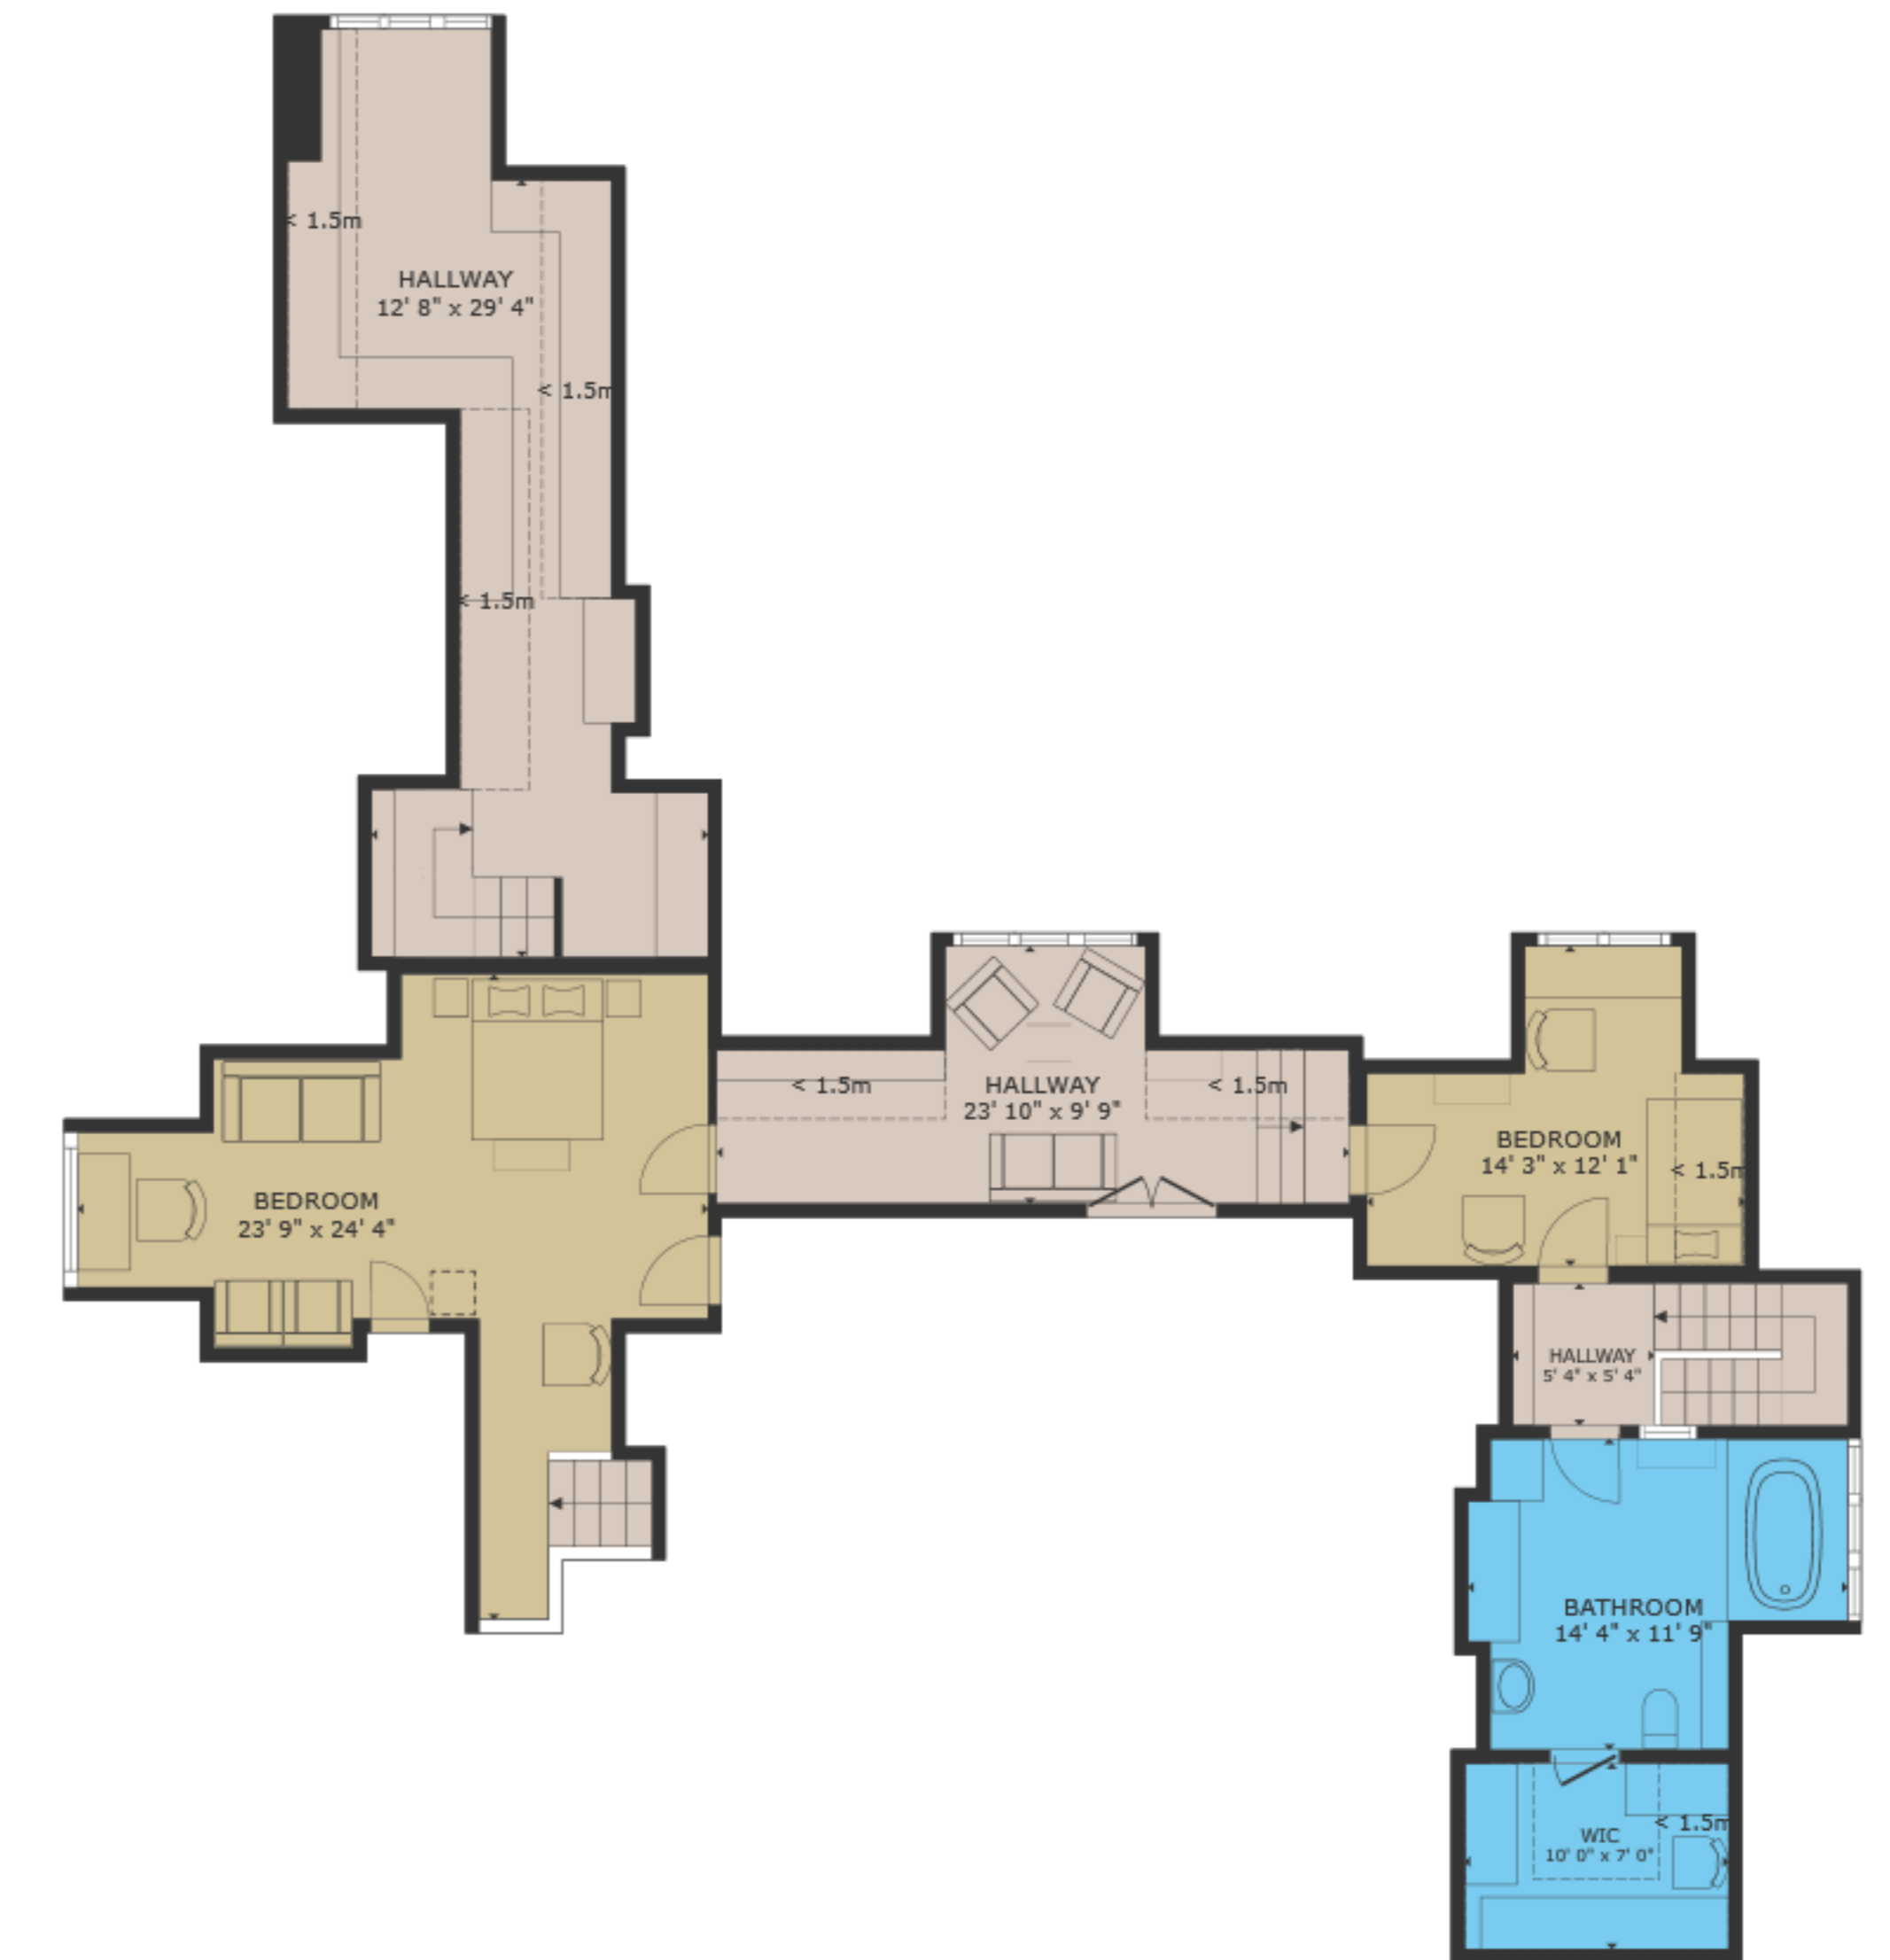

FLOOR 1

FLOOR 2

FLOOR 3

GROSS INTERNAL AREA
 FLOOR 1 2,751 sq.ft. FLOOR 2 3,375 sq.ft. FLOOR 3 1,008 sq.ft.
 EXCLUDED AREAS : PATIO 271 sq.ft. BALCONY 128 sq.ft. REDUCED HEADROOM 228 sq.ft.
 TOTAL : 7,134 sq.ft.

SIZES AND DIMENSIONS ARE APPROXIMATE, ACTUAL MAY VARY.