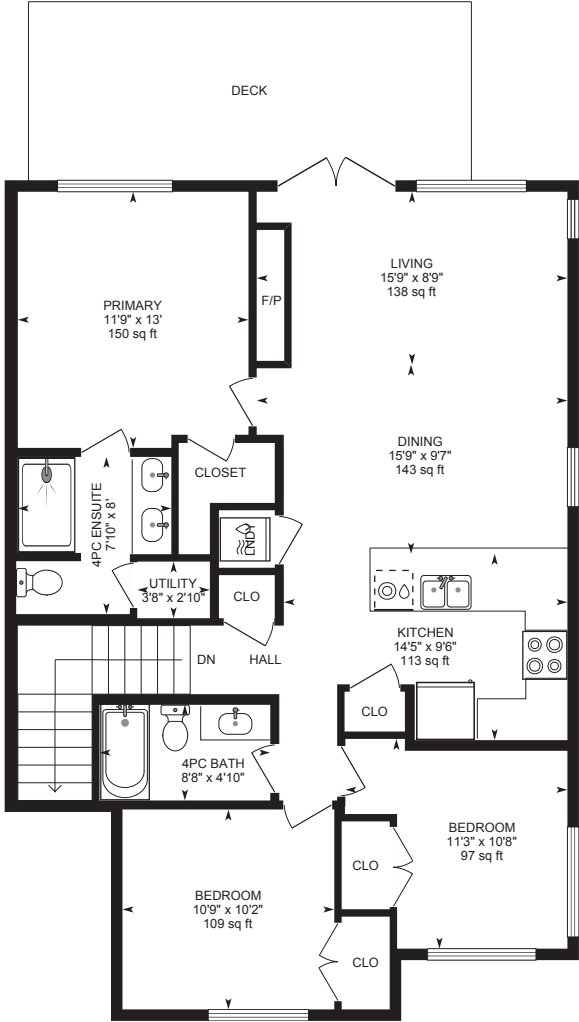

6-5045 Valley Drive, Sun Peaks, BC

PREPARED: 2024/09/24

White regions are excluded from total floor area in iGUIDE floor plans. All room dimensions and floor areas must be considered approximate and are subject to independent verification.