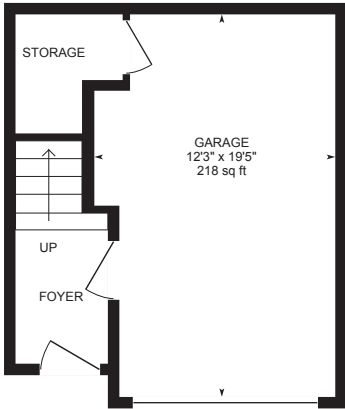

6-5045 Valley Drive, Sun Peaks, BC

PREPARED: 2024/09/24

White regions are excluded from total floor area in iGUIDE floor plans. All room dimensions and floor areas must be considered approximate and are subject to independent verification.