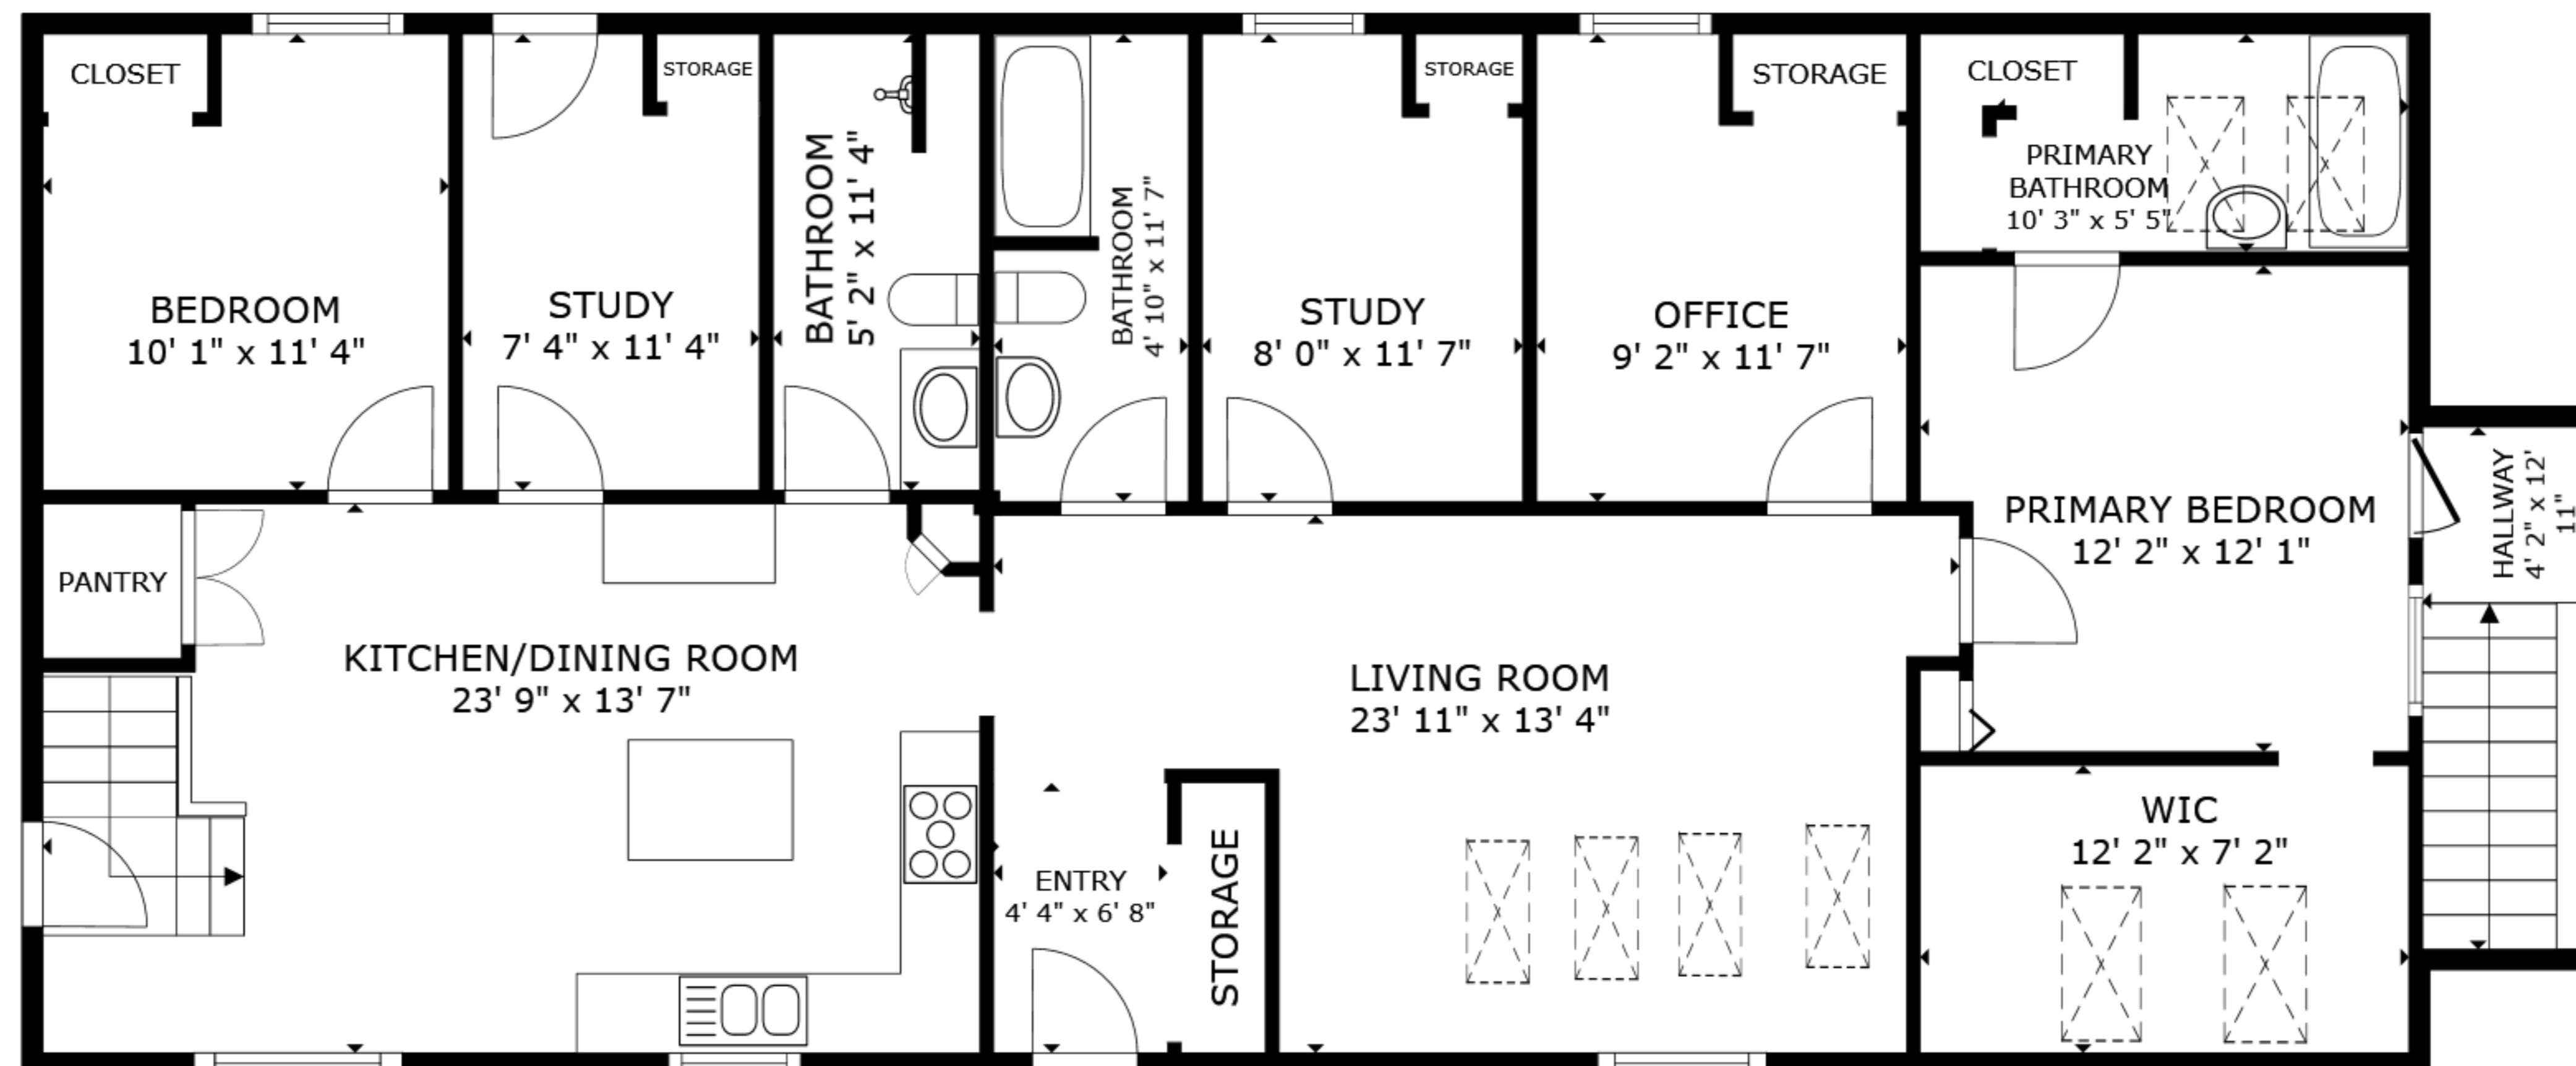

FLOOR 1

FLOOR 2

GROSS INTERNAL AREA
 FLOOR 1 1,457 sq.ft. FLOOR 2 1,540 sq.ft.
 TOTAL : 2,996 sq.ft.

SIZES AND DIMENSIONS ARE APPROXIMATE, ACTUAL MAY VARY.