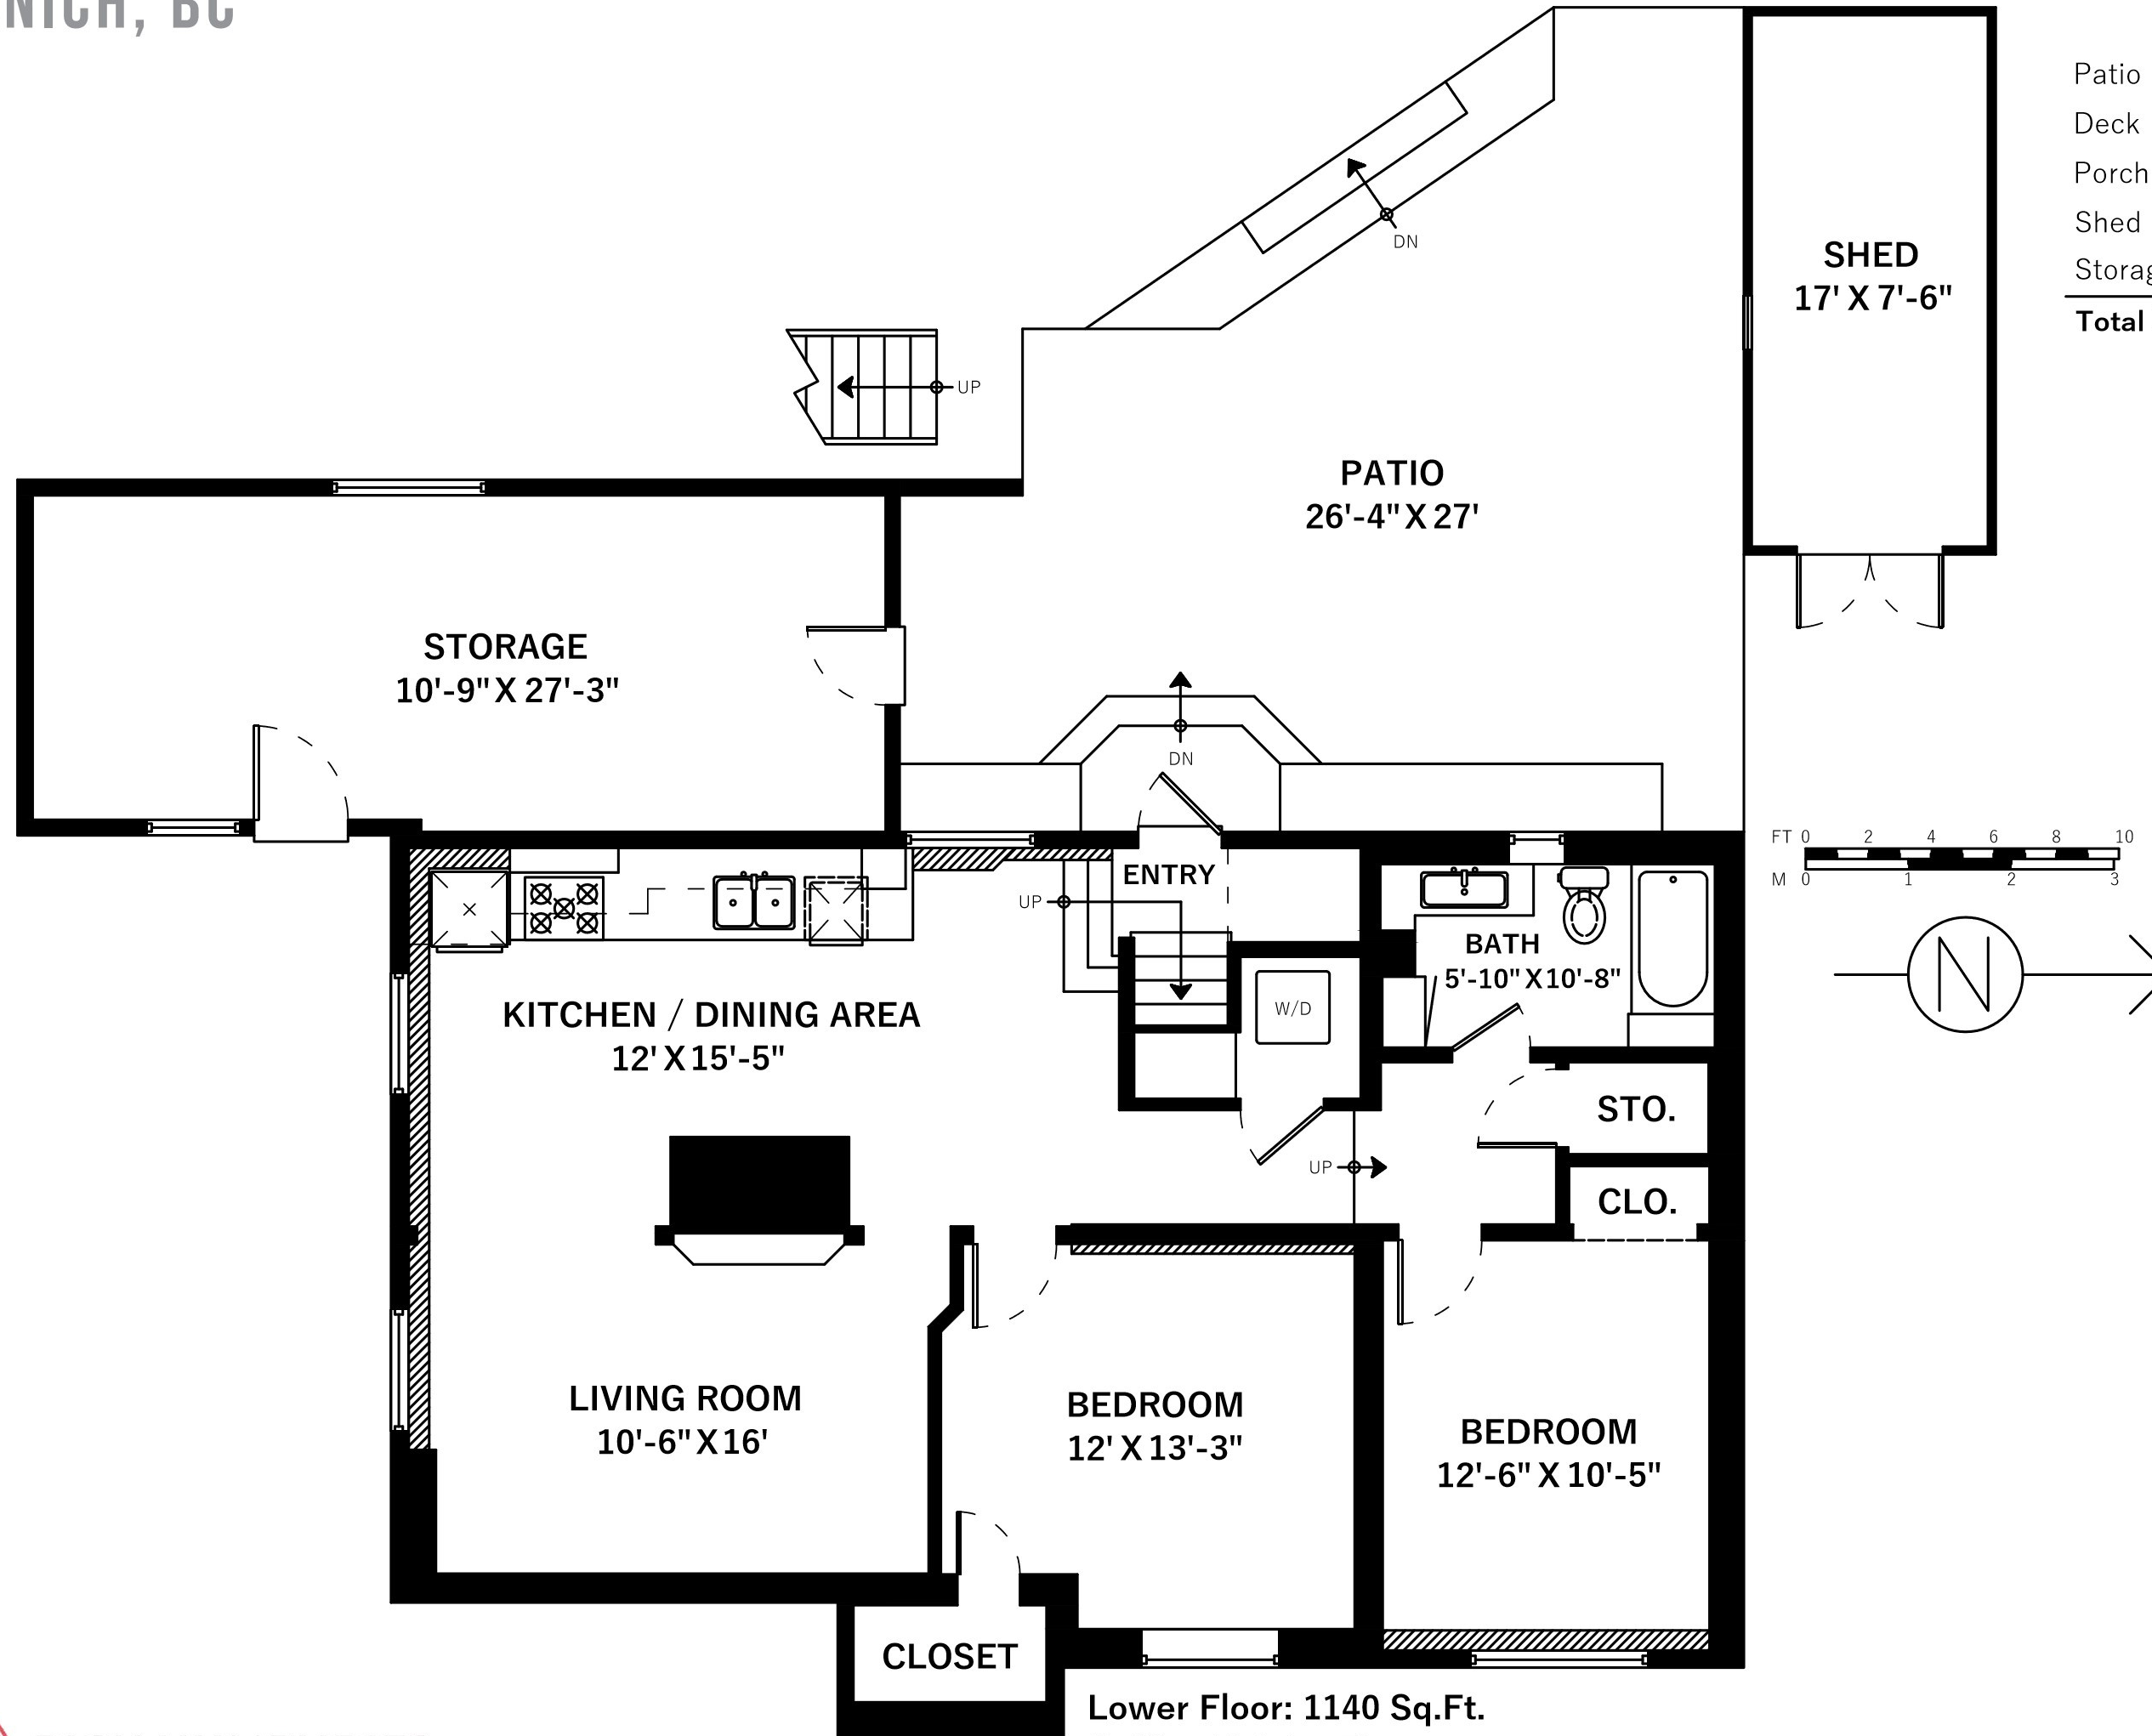

3724 RAYMOND ST SOUTH

SAANICH, BC

Main Floor	1109 SQ.FT.
Lower Floor	1140 SQ.FT.
Total	2249 SQ.FT.
Patio	446 SQ.FT.
Deck	403 SQ.FT.
Porch	102 SQ.FT.
Shed	141 SQ.FT.
Storage	318 SQ.FT.
Total Extras	1410 SQ.FT.

WWW.RICKHUMPHRIES.COM

SUPPLIED BY:

3724 RAYMOND ST SOUTH

SAANICH, BC

Main Floor	1109 SQ.FT.
Lower Floor	1140 SQ.FT.
Total	2249 SQ.FT.
Patio	446 SQ.FT.
Deck	403 SQ.FT.
Porch	102 SQ.FT.
Shed	141 SQ.FT.
Storage	318 SQ.FT.
Total Extras	1410 SQ.FT.

Lower Floor: 1140 Sq.Ft.
Ceiling Height: 7'

WWW.RICKHUMPHRIES.COM

SUPPLIED BY: