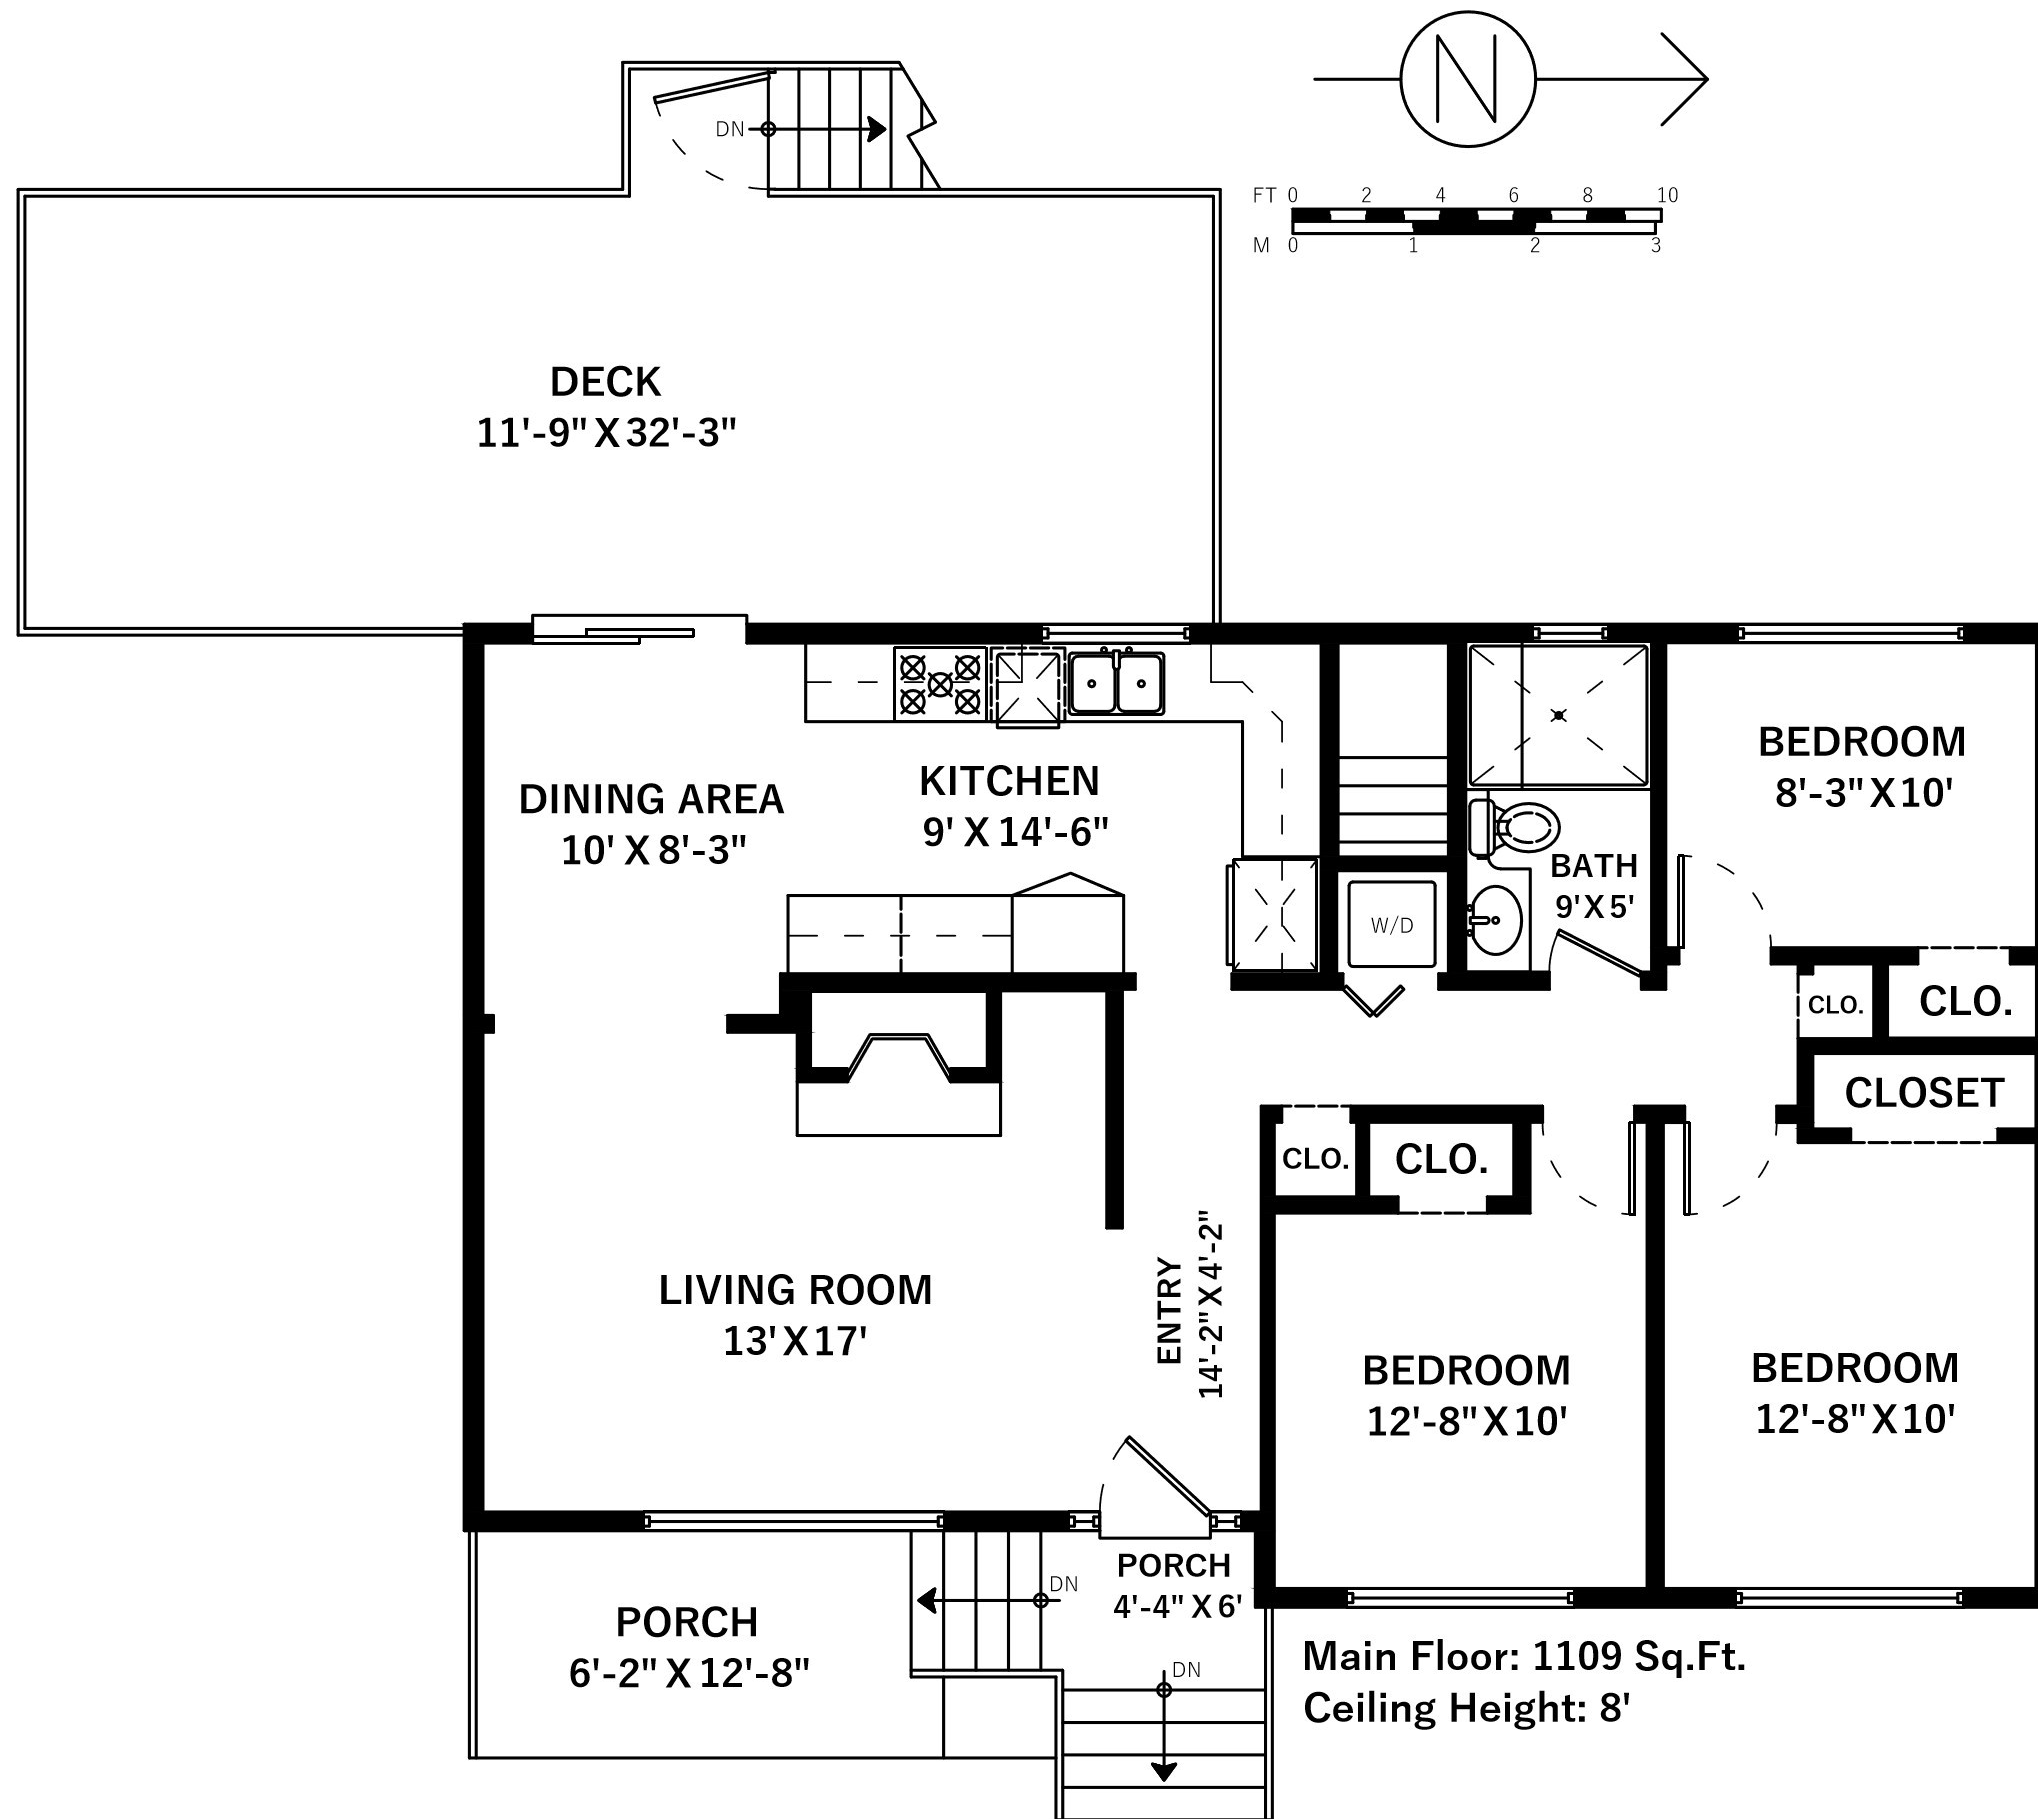

3724 RAYMOND ST SOUTH

SAANICH, BC

Main Floor	1109 SQ.FT.
Lower Floor	1140 SQ.FT.
Total	2249 SQ.FT.
Patio	446 SQ.FT.
Deck	403 SQ.FT.
Porch	102 SQ.FT.
Shed	141 SQ.FT.
Storage	318 SQ.FT.
Total Extras	1410 SQ.FT.

WWW.RICKHUMPHRIES.COM

SUPPLIED BY:

3724 RAYMOND ST SOUTH

SAANICH, BC

Main Floor	1109 SQ.FT.
Lower Floor	1140 SQ.FT.
Total	2249 SQ.FT.
Patio	446 SQ.FT.
Deck	403 SQ.FT.
Porch	102 SQ.FT.
Shed	141 SQ.FT.
Storage	318 SQ.FT.
Total Extras	1410 SQ.FT.

Lower Floor: 1140 Sq.Ft.
Ceiling Height: 7'

WWW.RICKHUMPHRIES.COM

SUPPLIED BY: