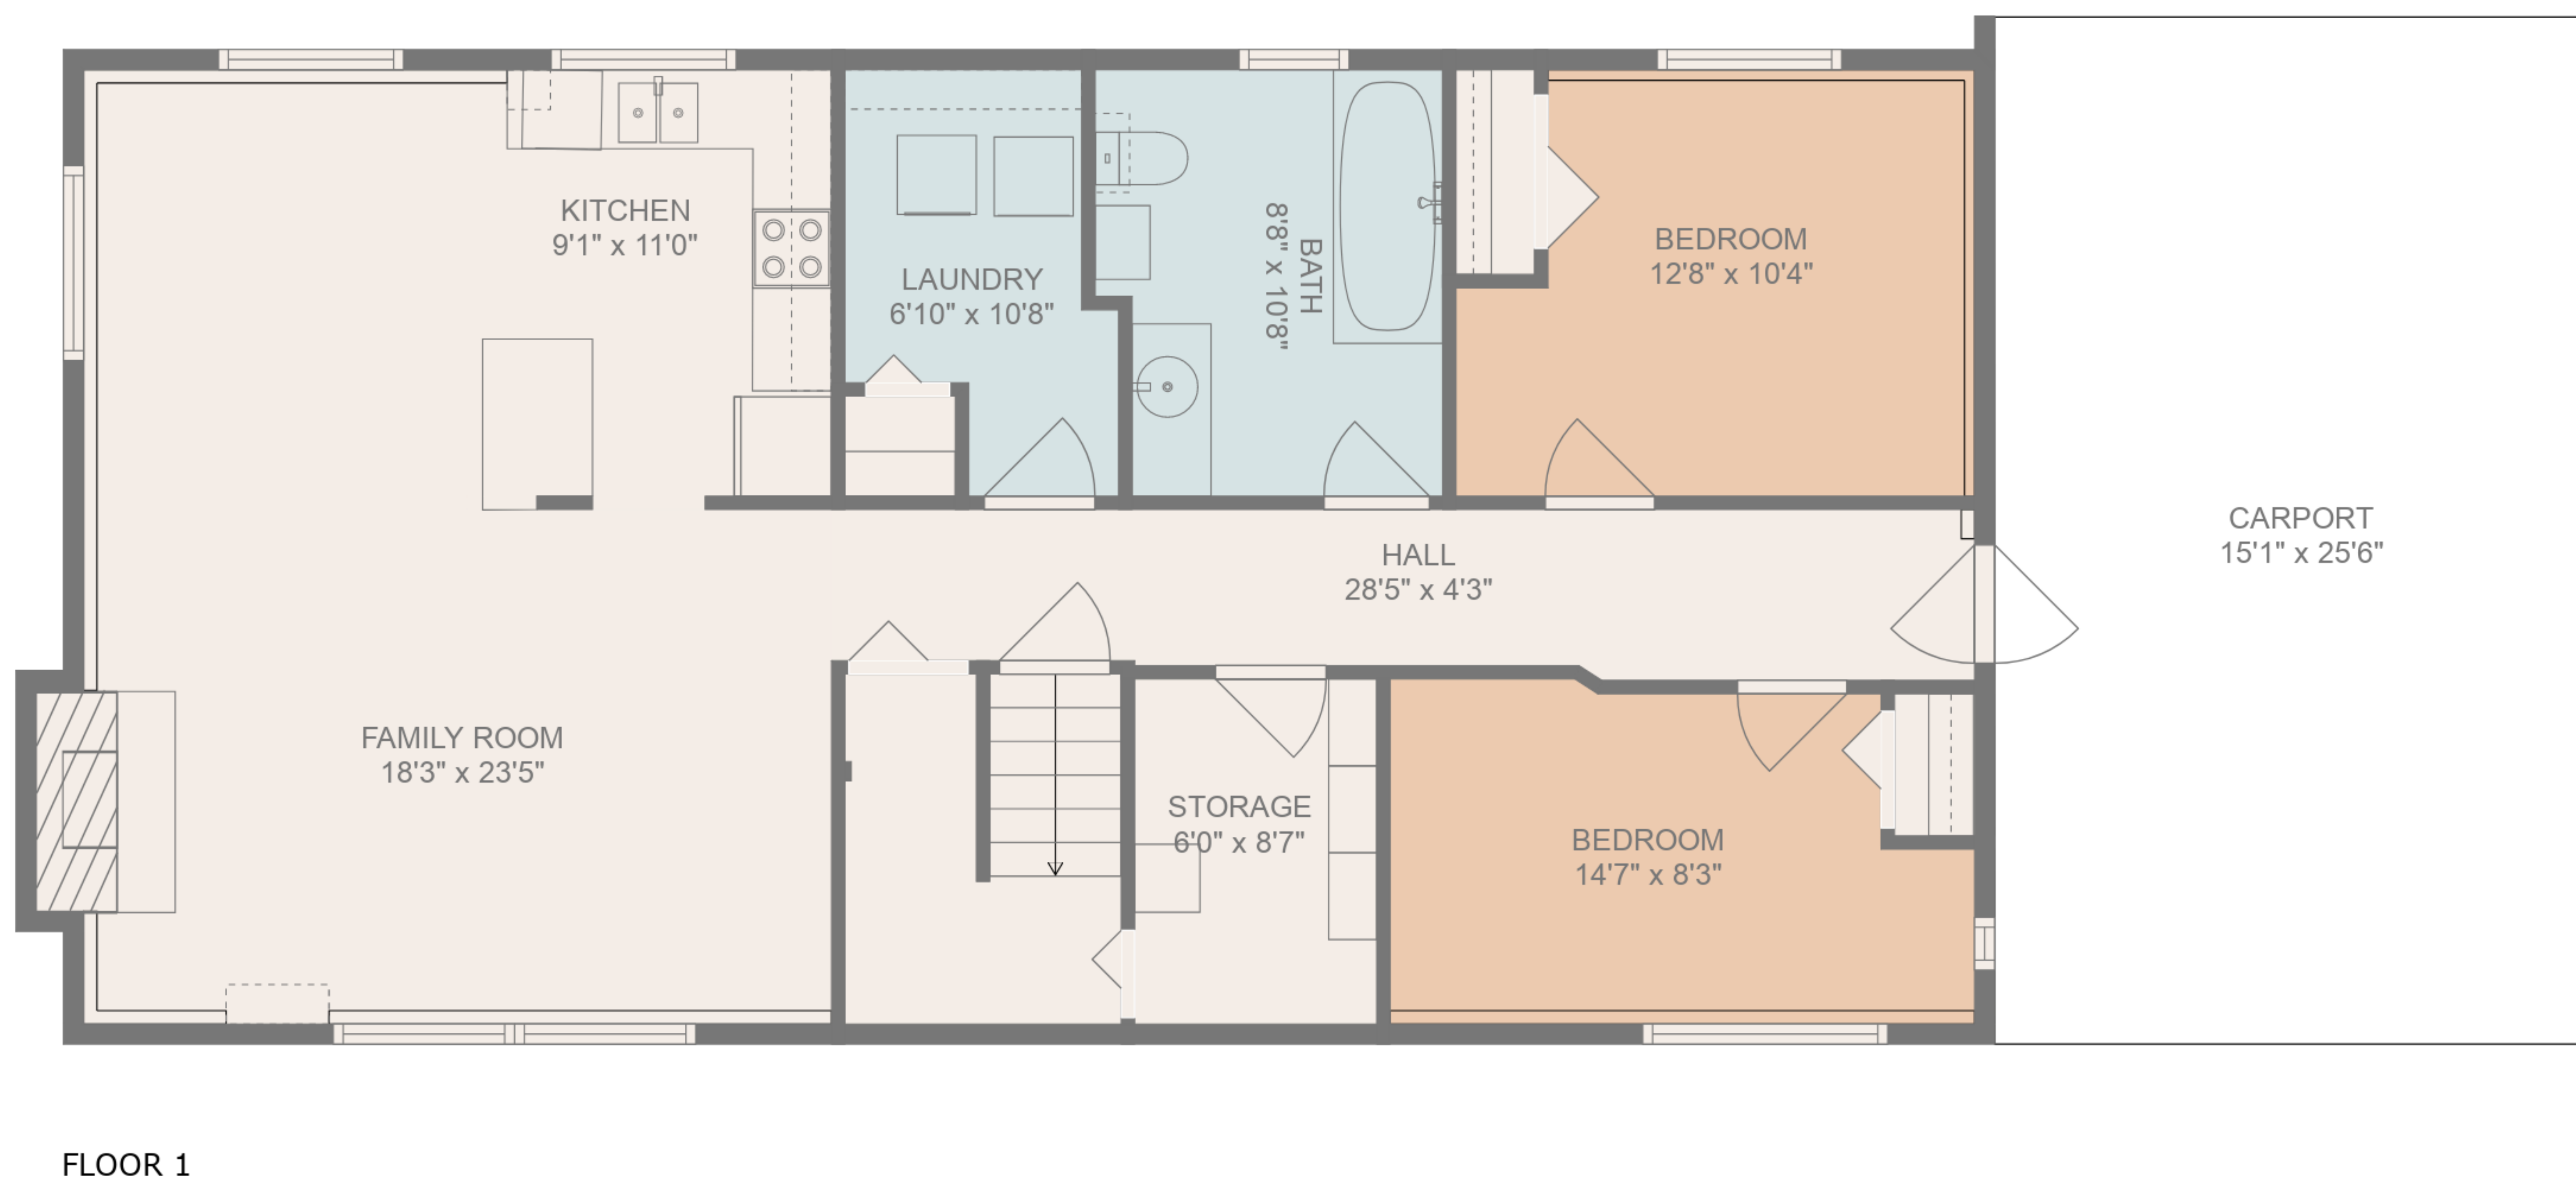

Estimated areas

GLA FLOOR 1: 1193 sq. ft, excluded 395 sq. ft
 GLA FLOOR 2: 1198 sq. ft, excluded 682 sq. ft
 Total GLA 2391 sq. ft, total scanned area 3468 sq. ft

Estimated areas

GLA FLOOR 1: 1193 sq. ft, excluded 395 sq. ft
 GLA FLOOR 2: 1198 sq. ft, excluded 682 sq. ft
 Total GLA 2391 sq. ft, total scanned area 3468 sq. ft

Estimated areas

GLA FLOOR 1: 1193 sq. ft, excluded 395 sq. ft
 GLA FLOOR 2: 1198 sq. ft, excluded 682 sq. ft
 Total GLA 2391 sq. ft, total scanned area 3468 sq. ft