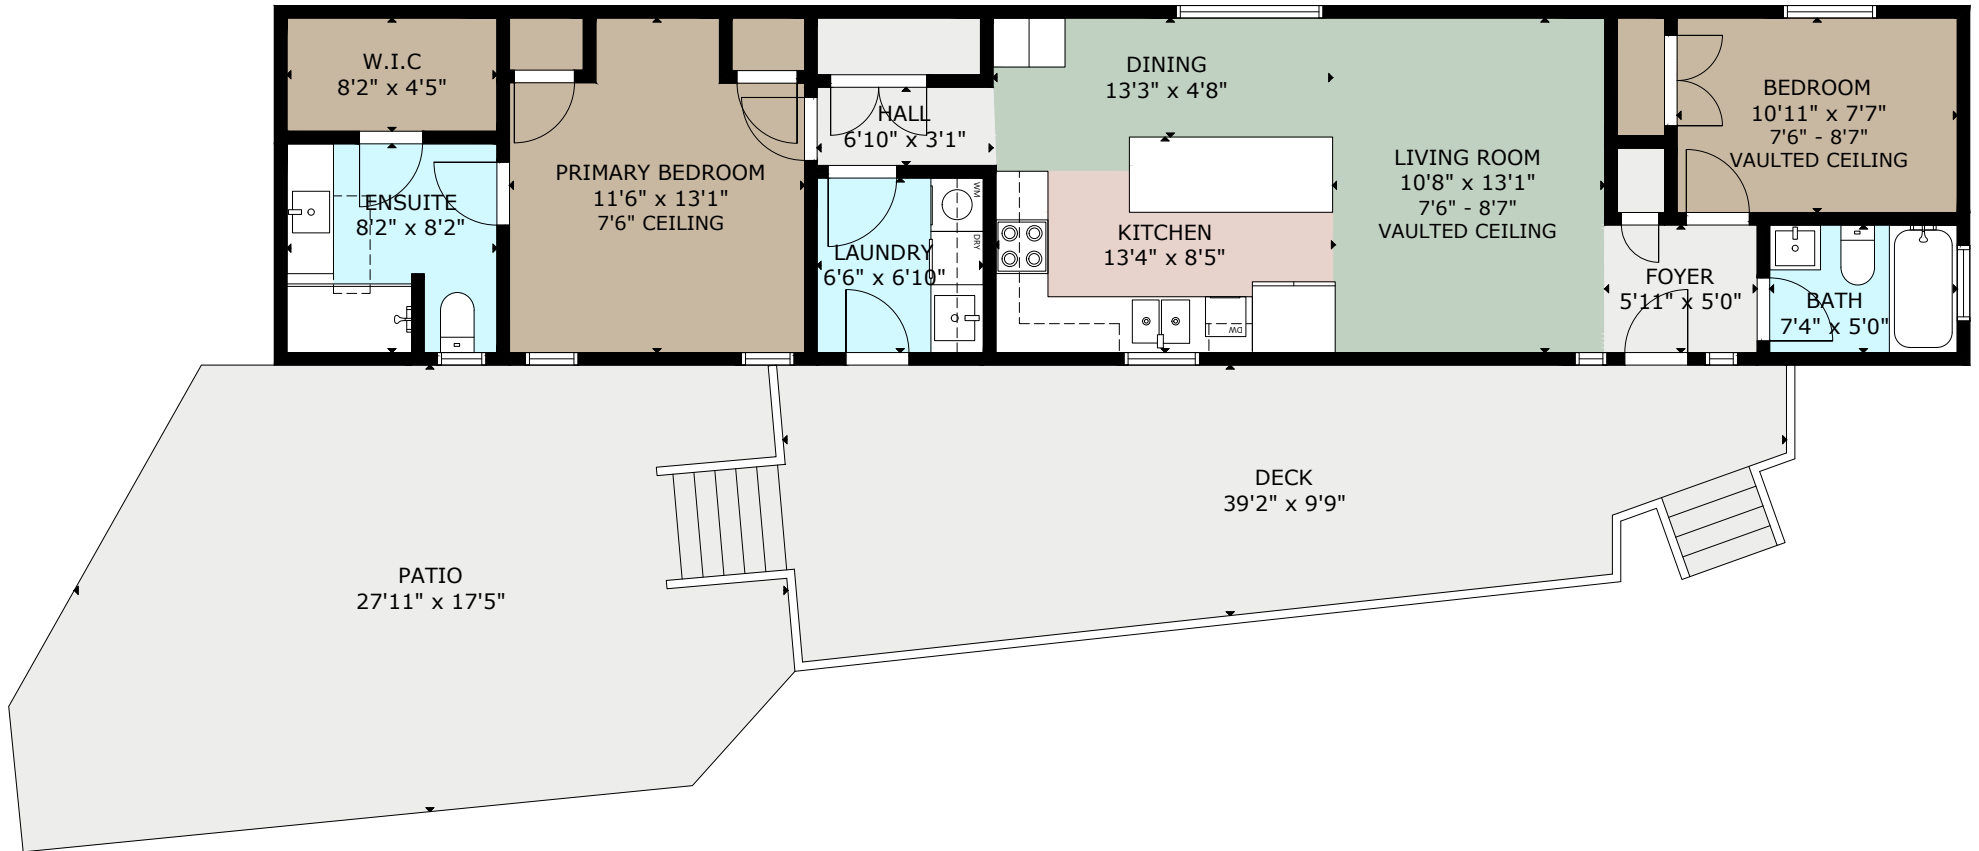

MAIN FLOOR
931 SQ. FT.

51 - 3560 HALLBERG ROAD

	FINISHED	UNFINISHED	DECK / PATIO
MAIN	931	-	831
TOTAL	931	-	831

SIZE AND DIMENSIONS ARE APPROXIMATE, ACTUAL MAY VARY
 PREPARED FOR THE EXCLUSIVE USE OF

JASON FINLAYSON