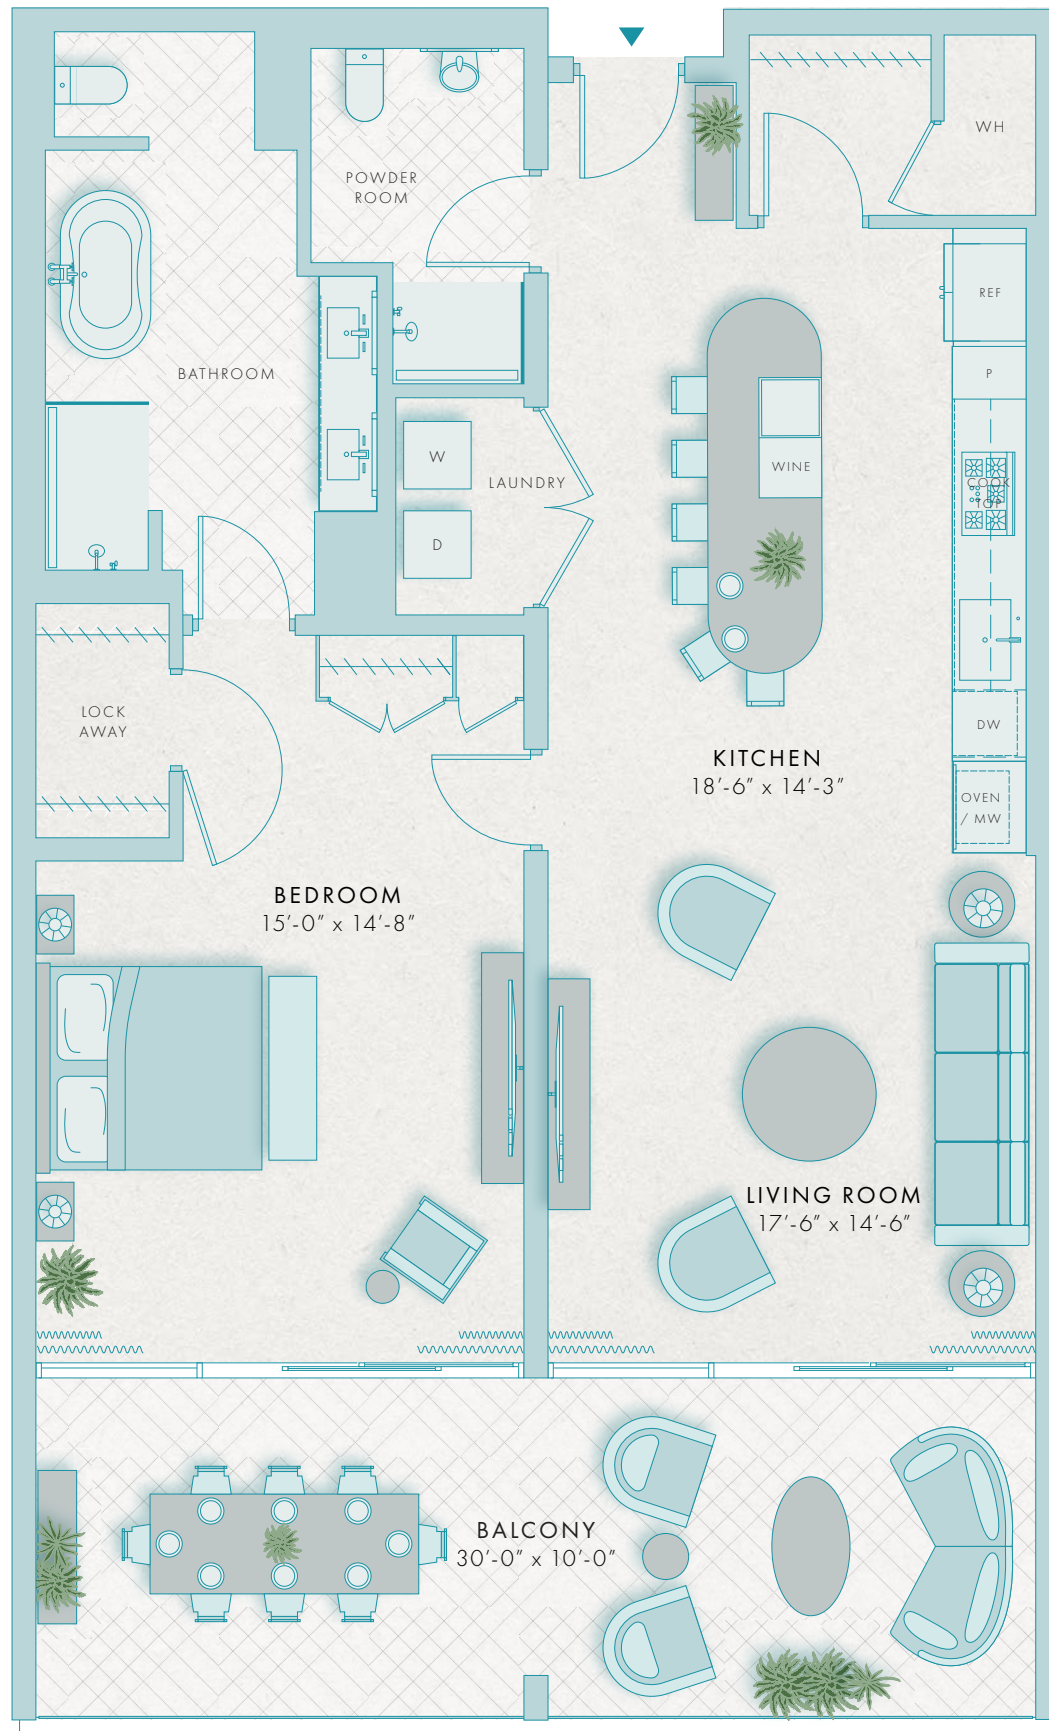

THE LOREN

AT TURTLE COVE

RESIDENCES

SOUTH VIEW

UNIT 2B

SOUTHERN VIEW
 FLOOR 2
 1 BEDROOM
 1-½ BATHROOMS
 INTERNAL: 1270 SQ FT
 EXTERNAL: 330 SQ FT