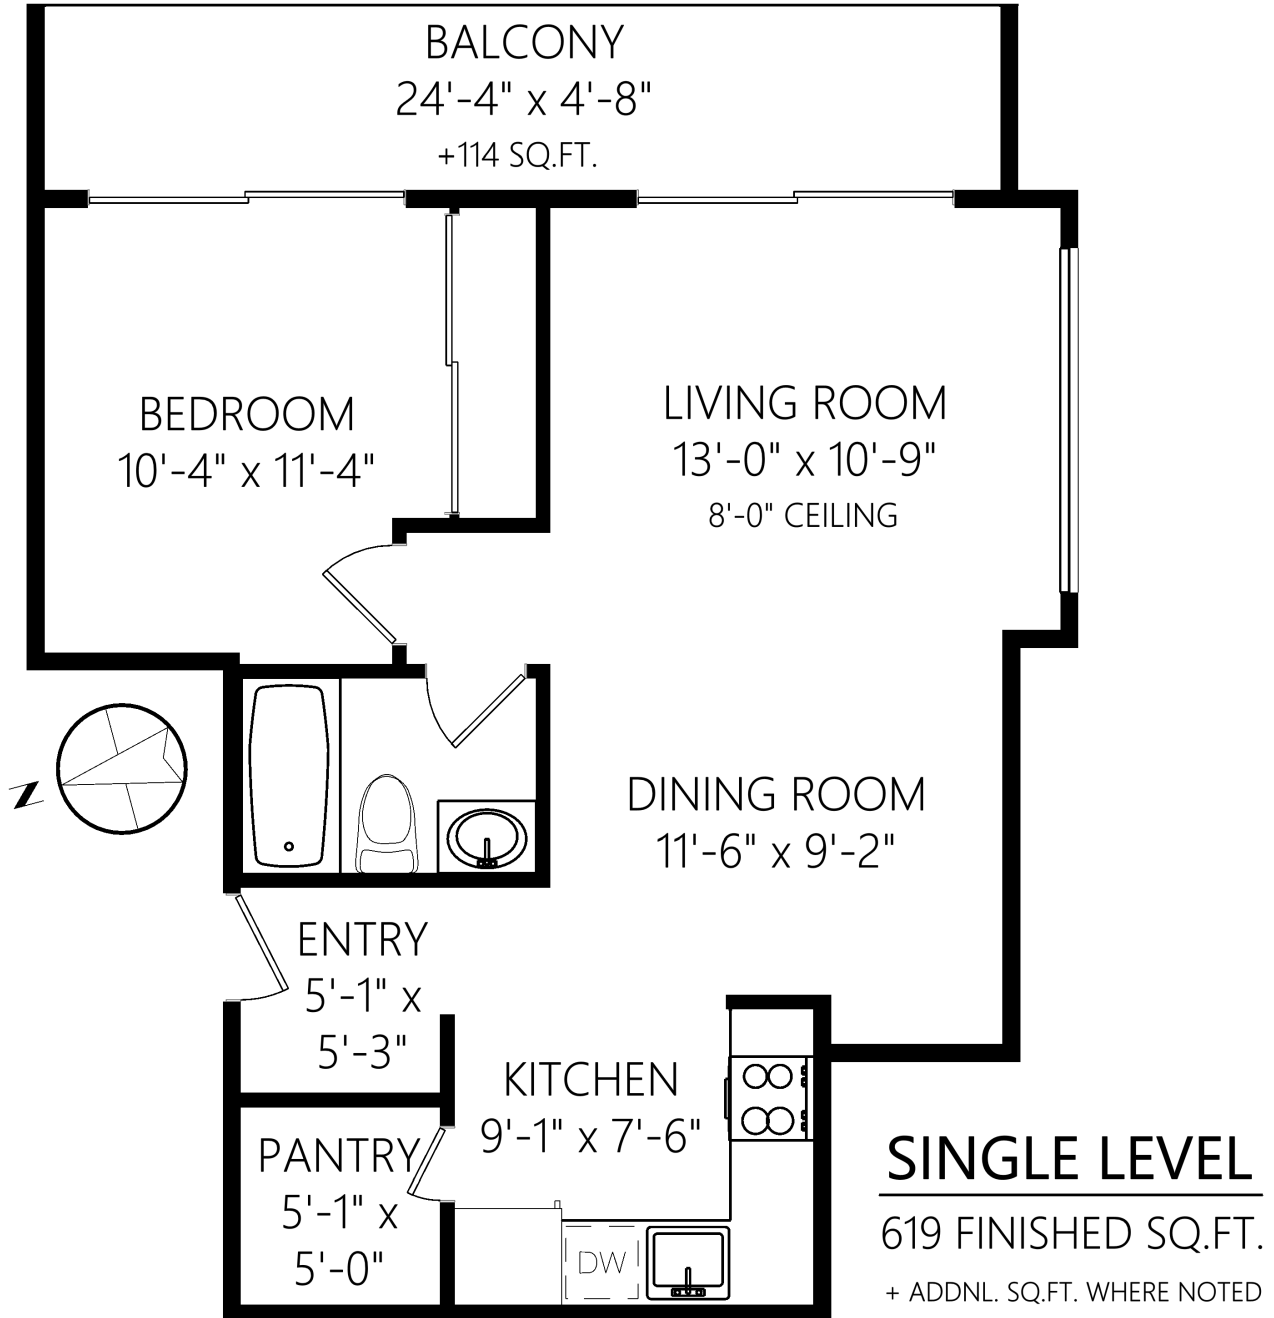

1009-1630 Quadra St

	Fin. Sq.Ft.	UnFin. Sq.Ft.	Total Sq.Ft.
Single Level	619	0	619
Total	619	0	619

Shown length and width dimensions are approximate.
Area sq.ft. is representative of the on-site measurements. (1" accuracy)