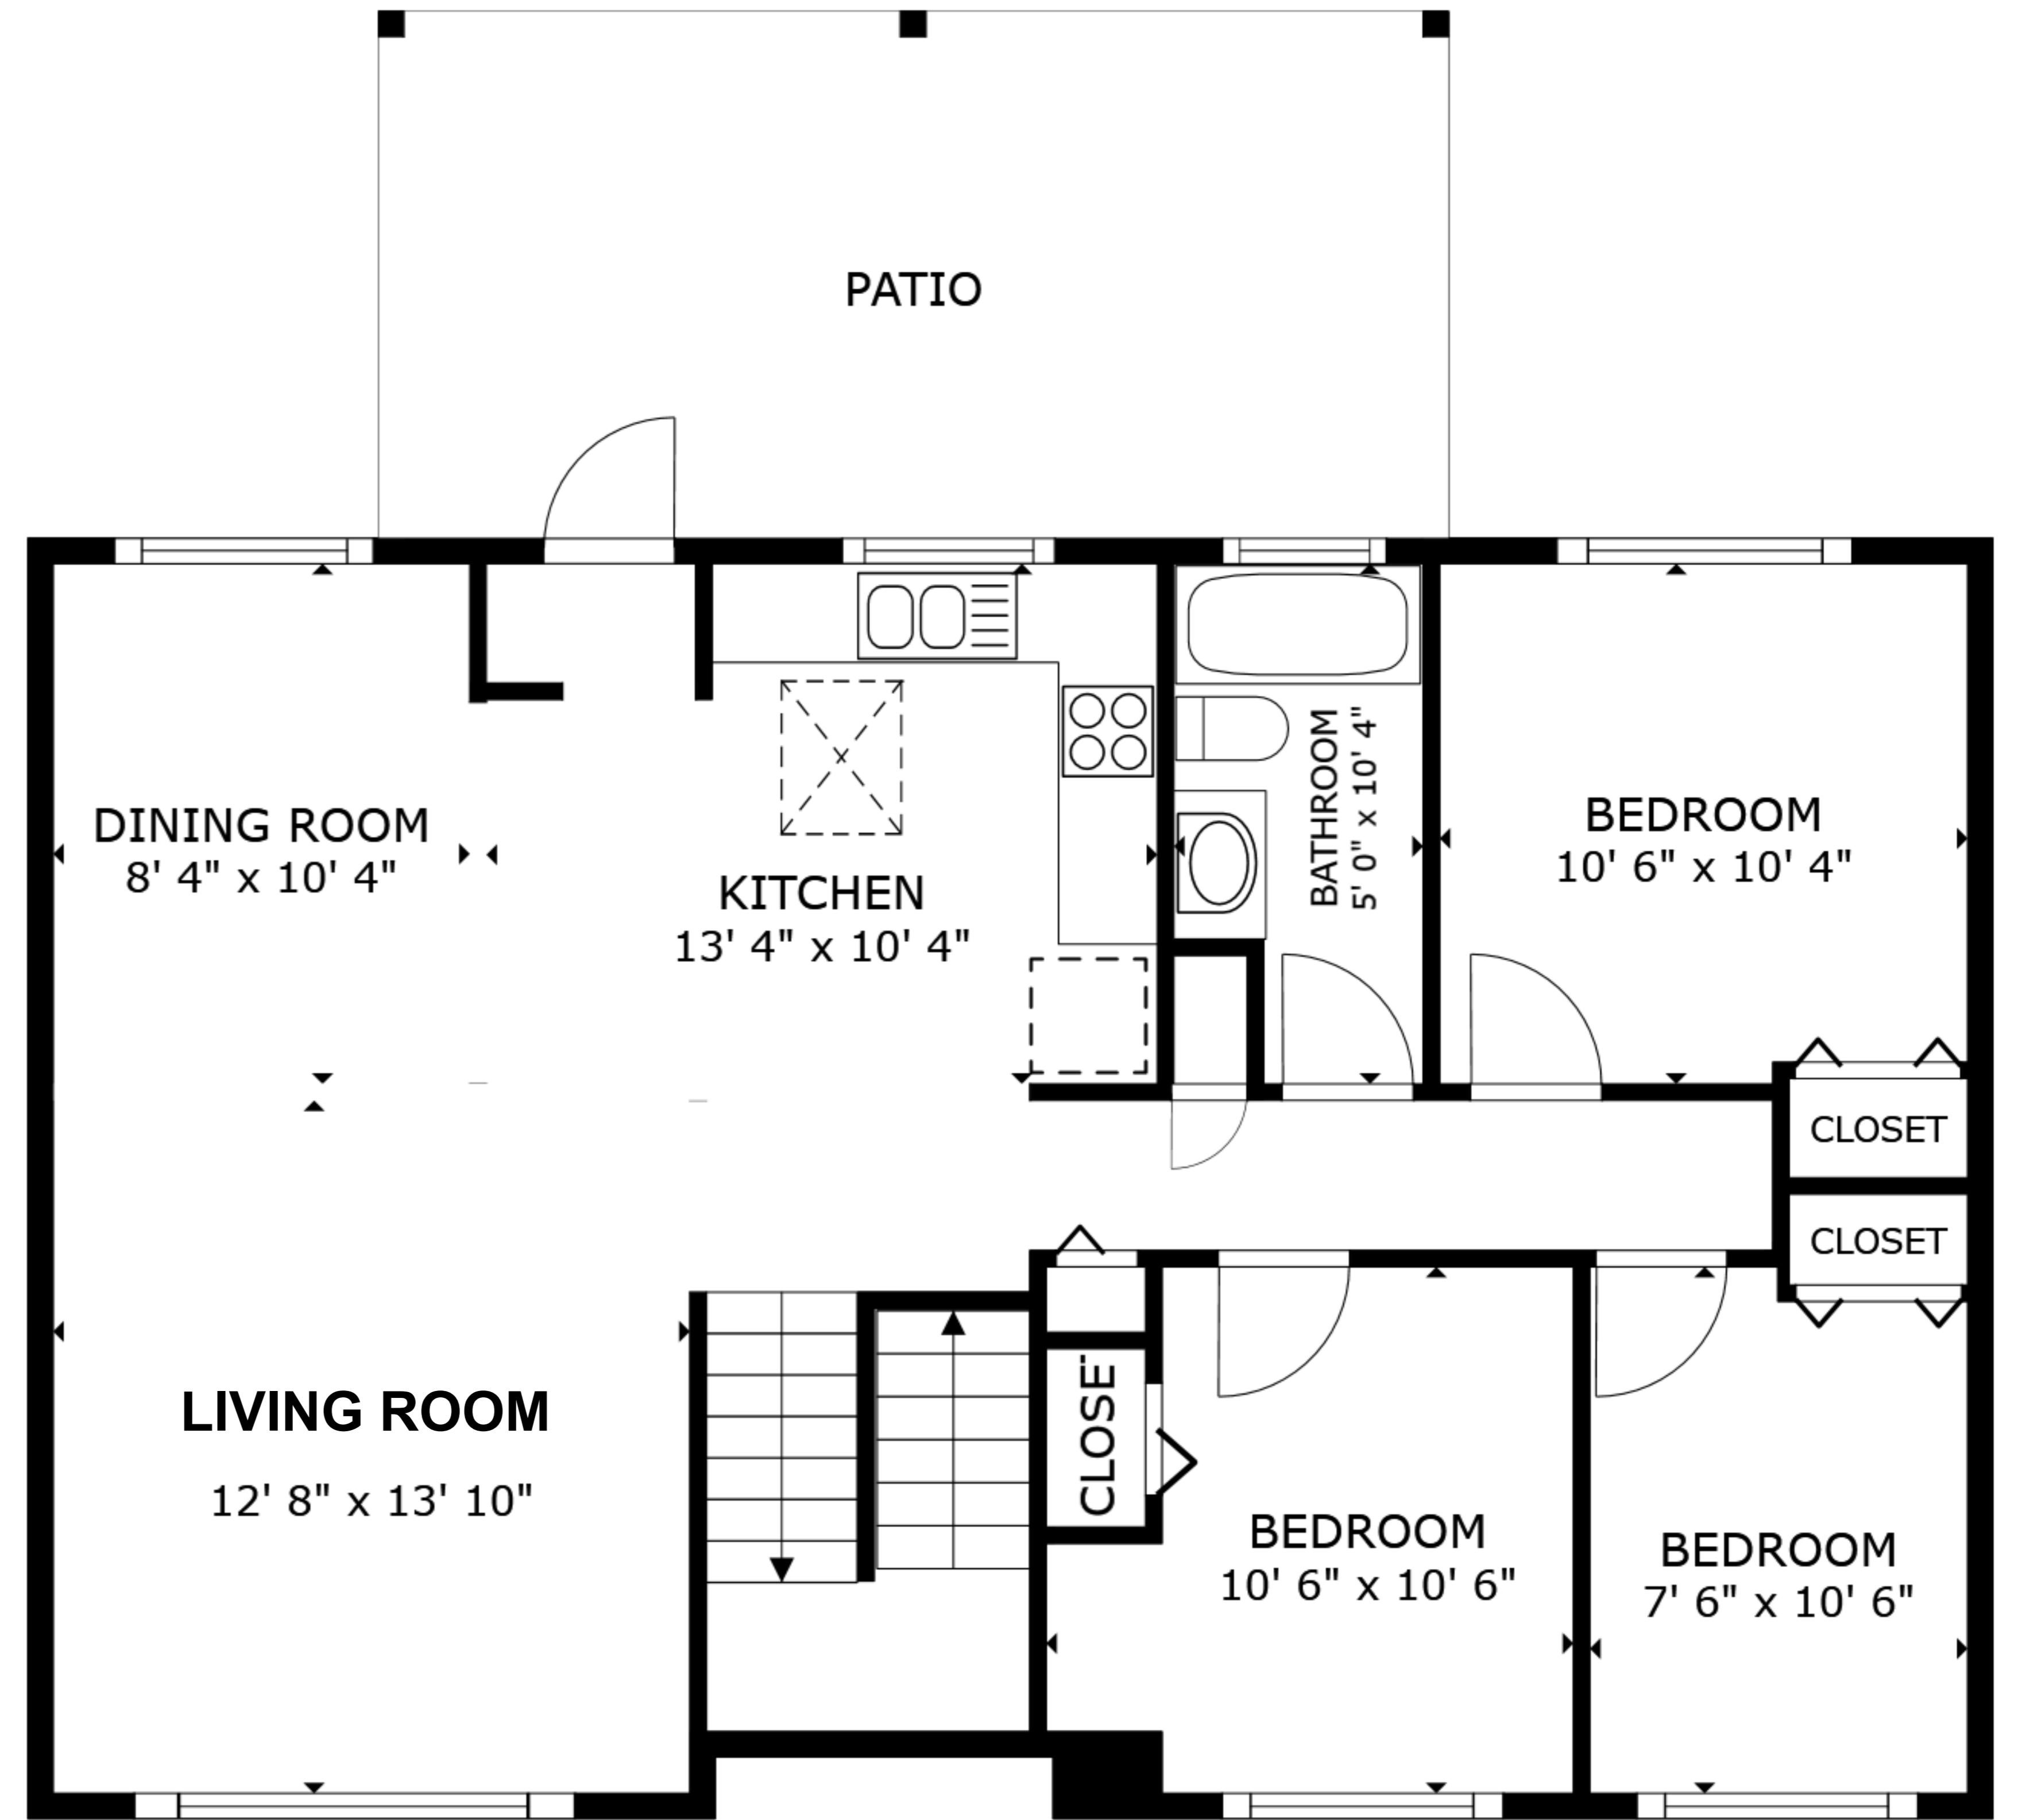

FLOOR 1

FLOOR 2

GROSS INTERNAL AREA  
 FLOOR 1 894 sq.ft. FLOOR 2 928 sq.ft.  
 EXCLUDED AREAS : PATIO 203 sq.ft.  
 TOTAL : 1,822 sq.ft.

SIZES AND DIMENSIONS ARE APPROXIMATE, ACTUAL MAY VARY.