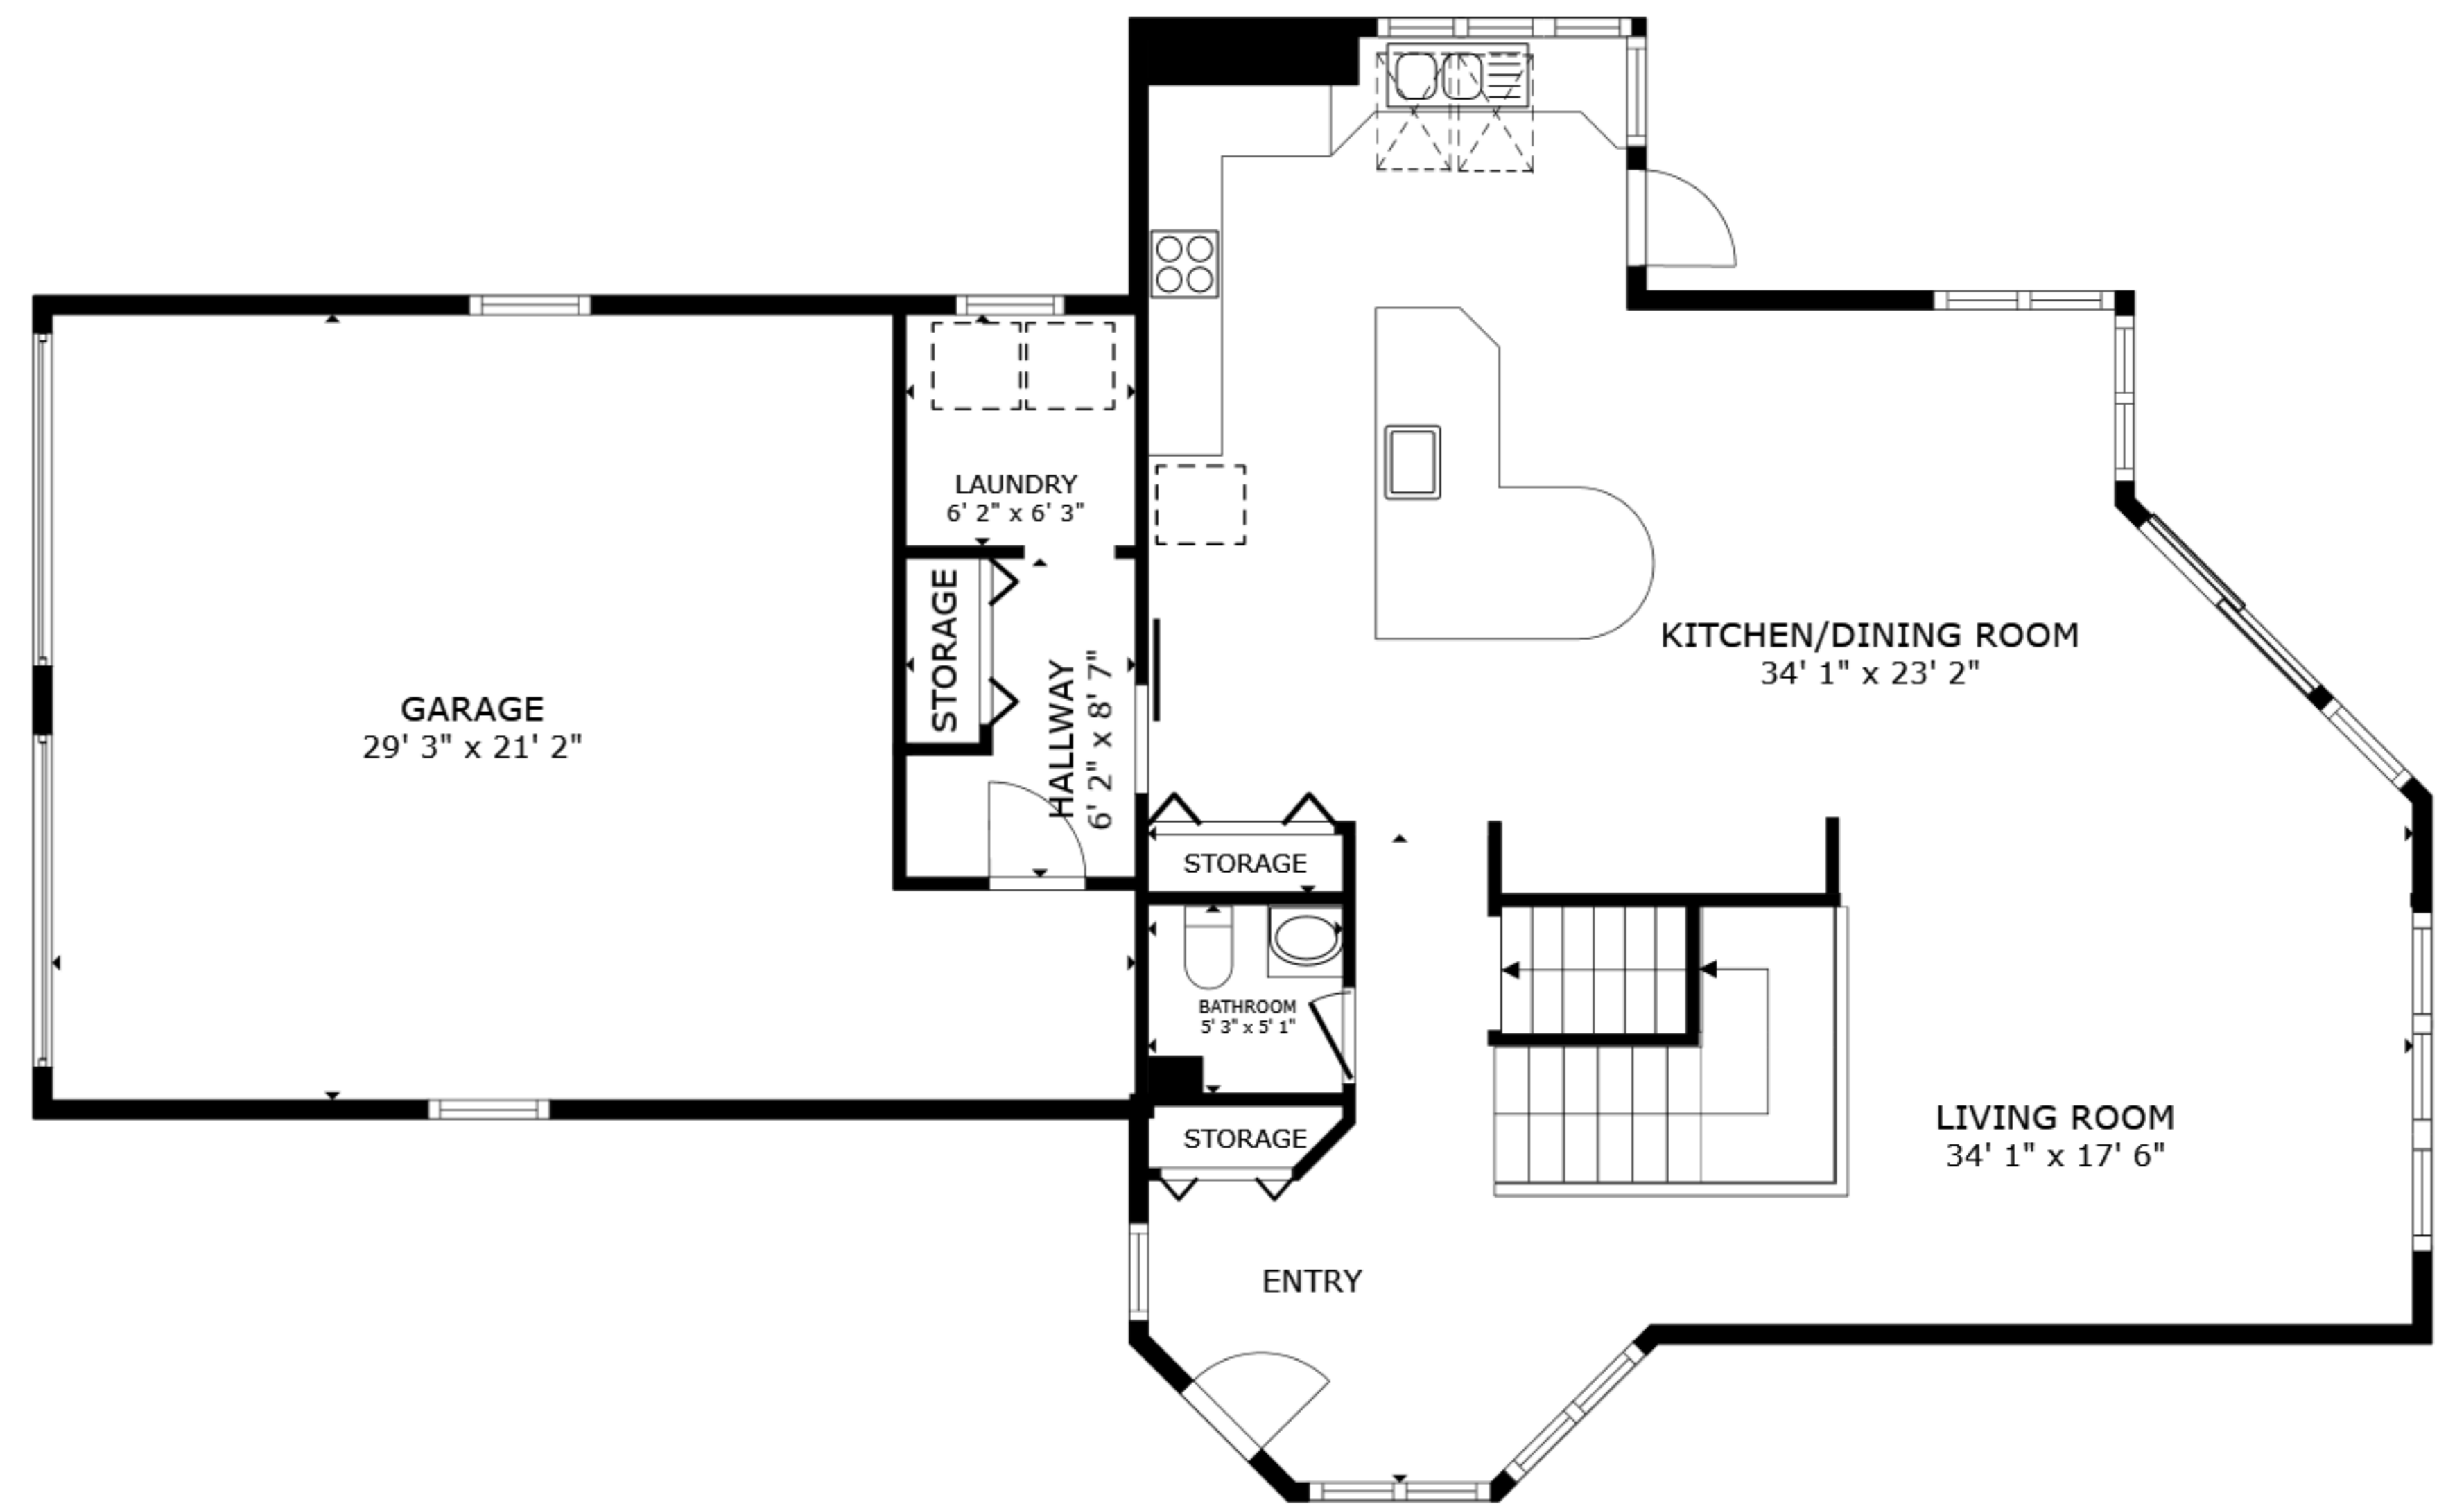

FLOOR 1

FLOOR 2

FLOOR 3

GROSS INTERNAL AREA
 FLOOR 1 926 sq.ft. FLOOR 2 1,105 sq.ft. FLOOR 3 978 sq.ft.
 EXCLUDED AREAS : GARAGE 518 sq.ft.
 TOTAL : 3,008 sq.ft.

SIZES AND DIMENSIONS ARE APPROXIMATE, ACTUAL MAY VARY.