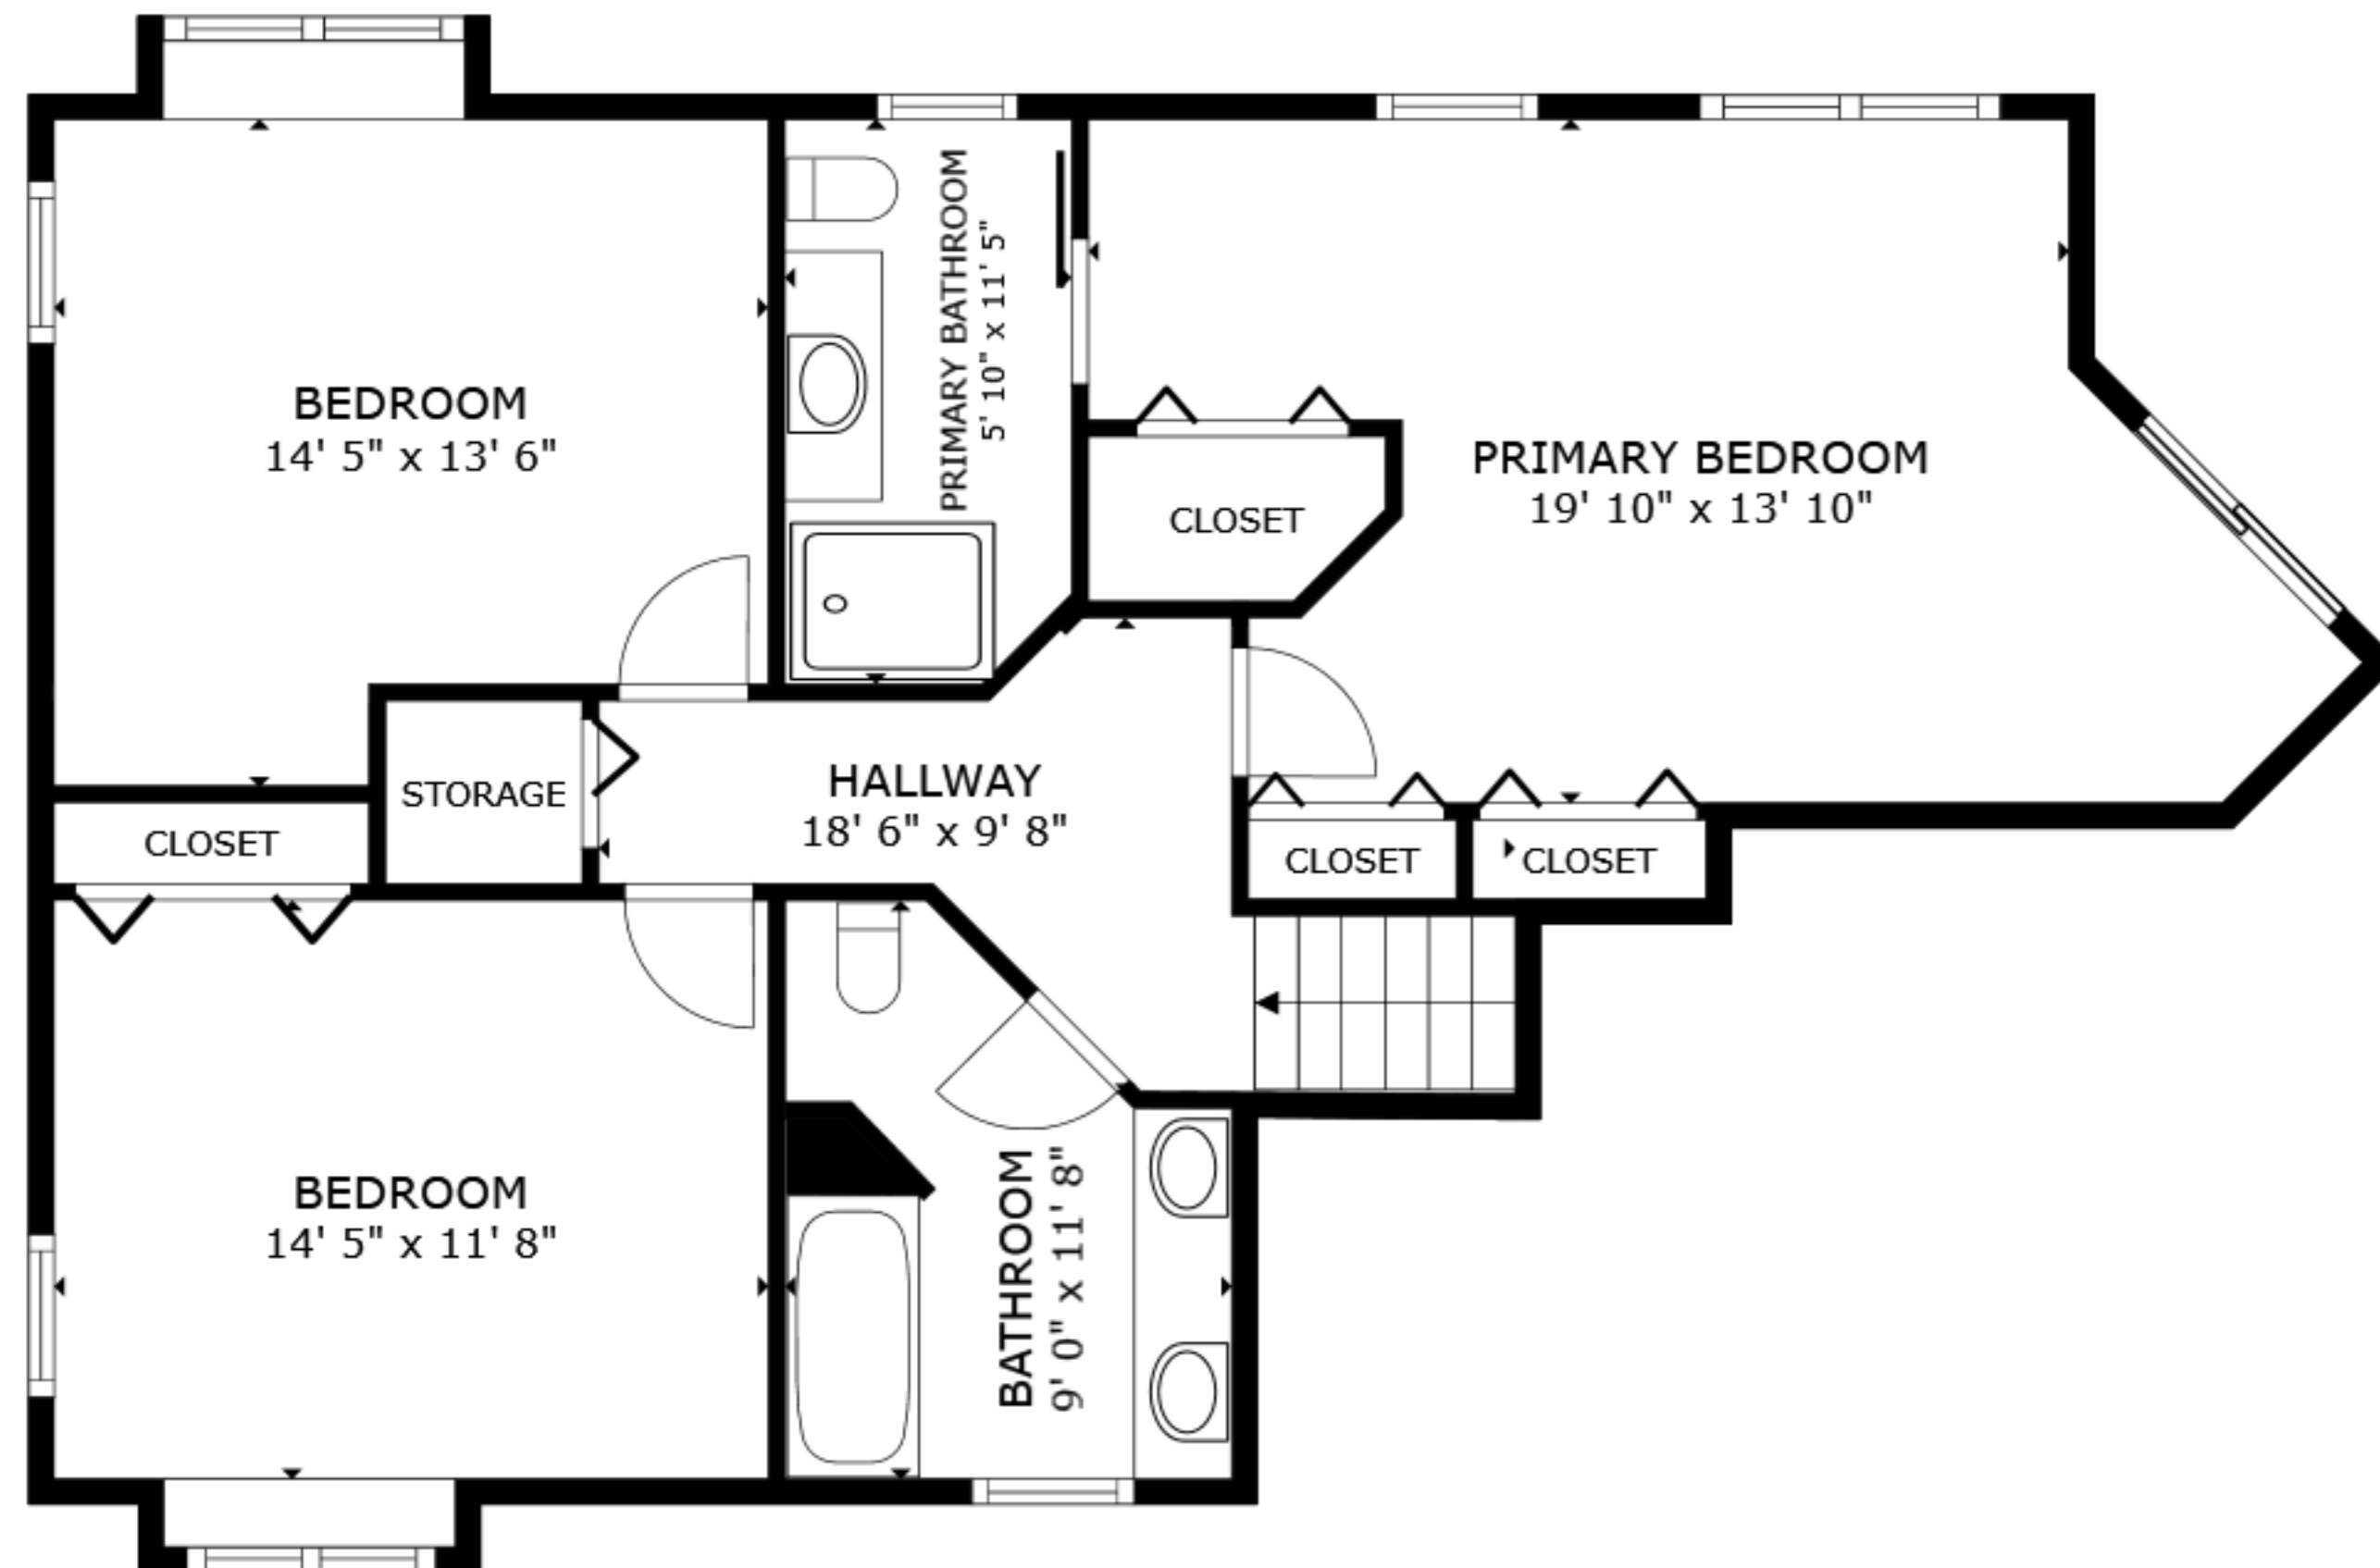

FLOOR 1

FLOOR 2

FLOOR 3

GROSS INTERNAL AREA
 FLOOR 1 926 sq.ft. FLOOR 2 1,105 sq.ft. FLOOR 3 978 sq.ft.
 EXCLUDED AREAS : GARAGE 518 sq.ft.
 TOTAL : 3,008 sq.ft.

SIZES AND DIMENSIONS ARE APPROXIMATE, ACTUAL MAY VARY.