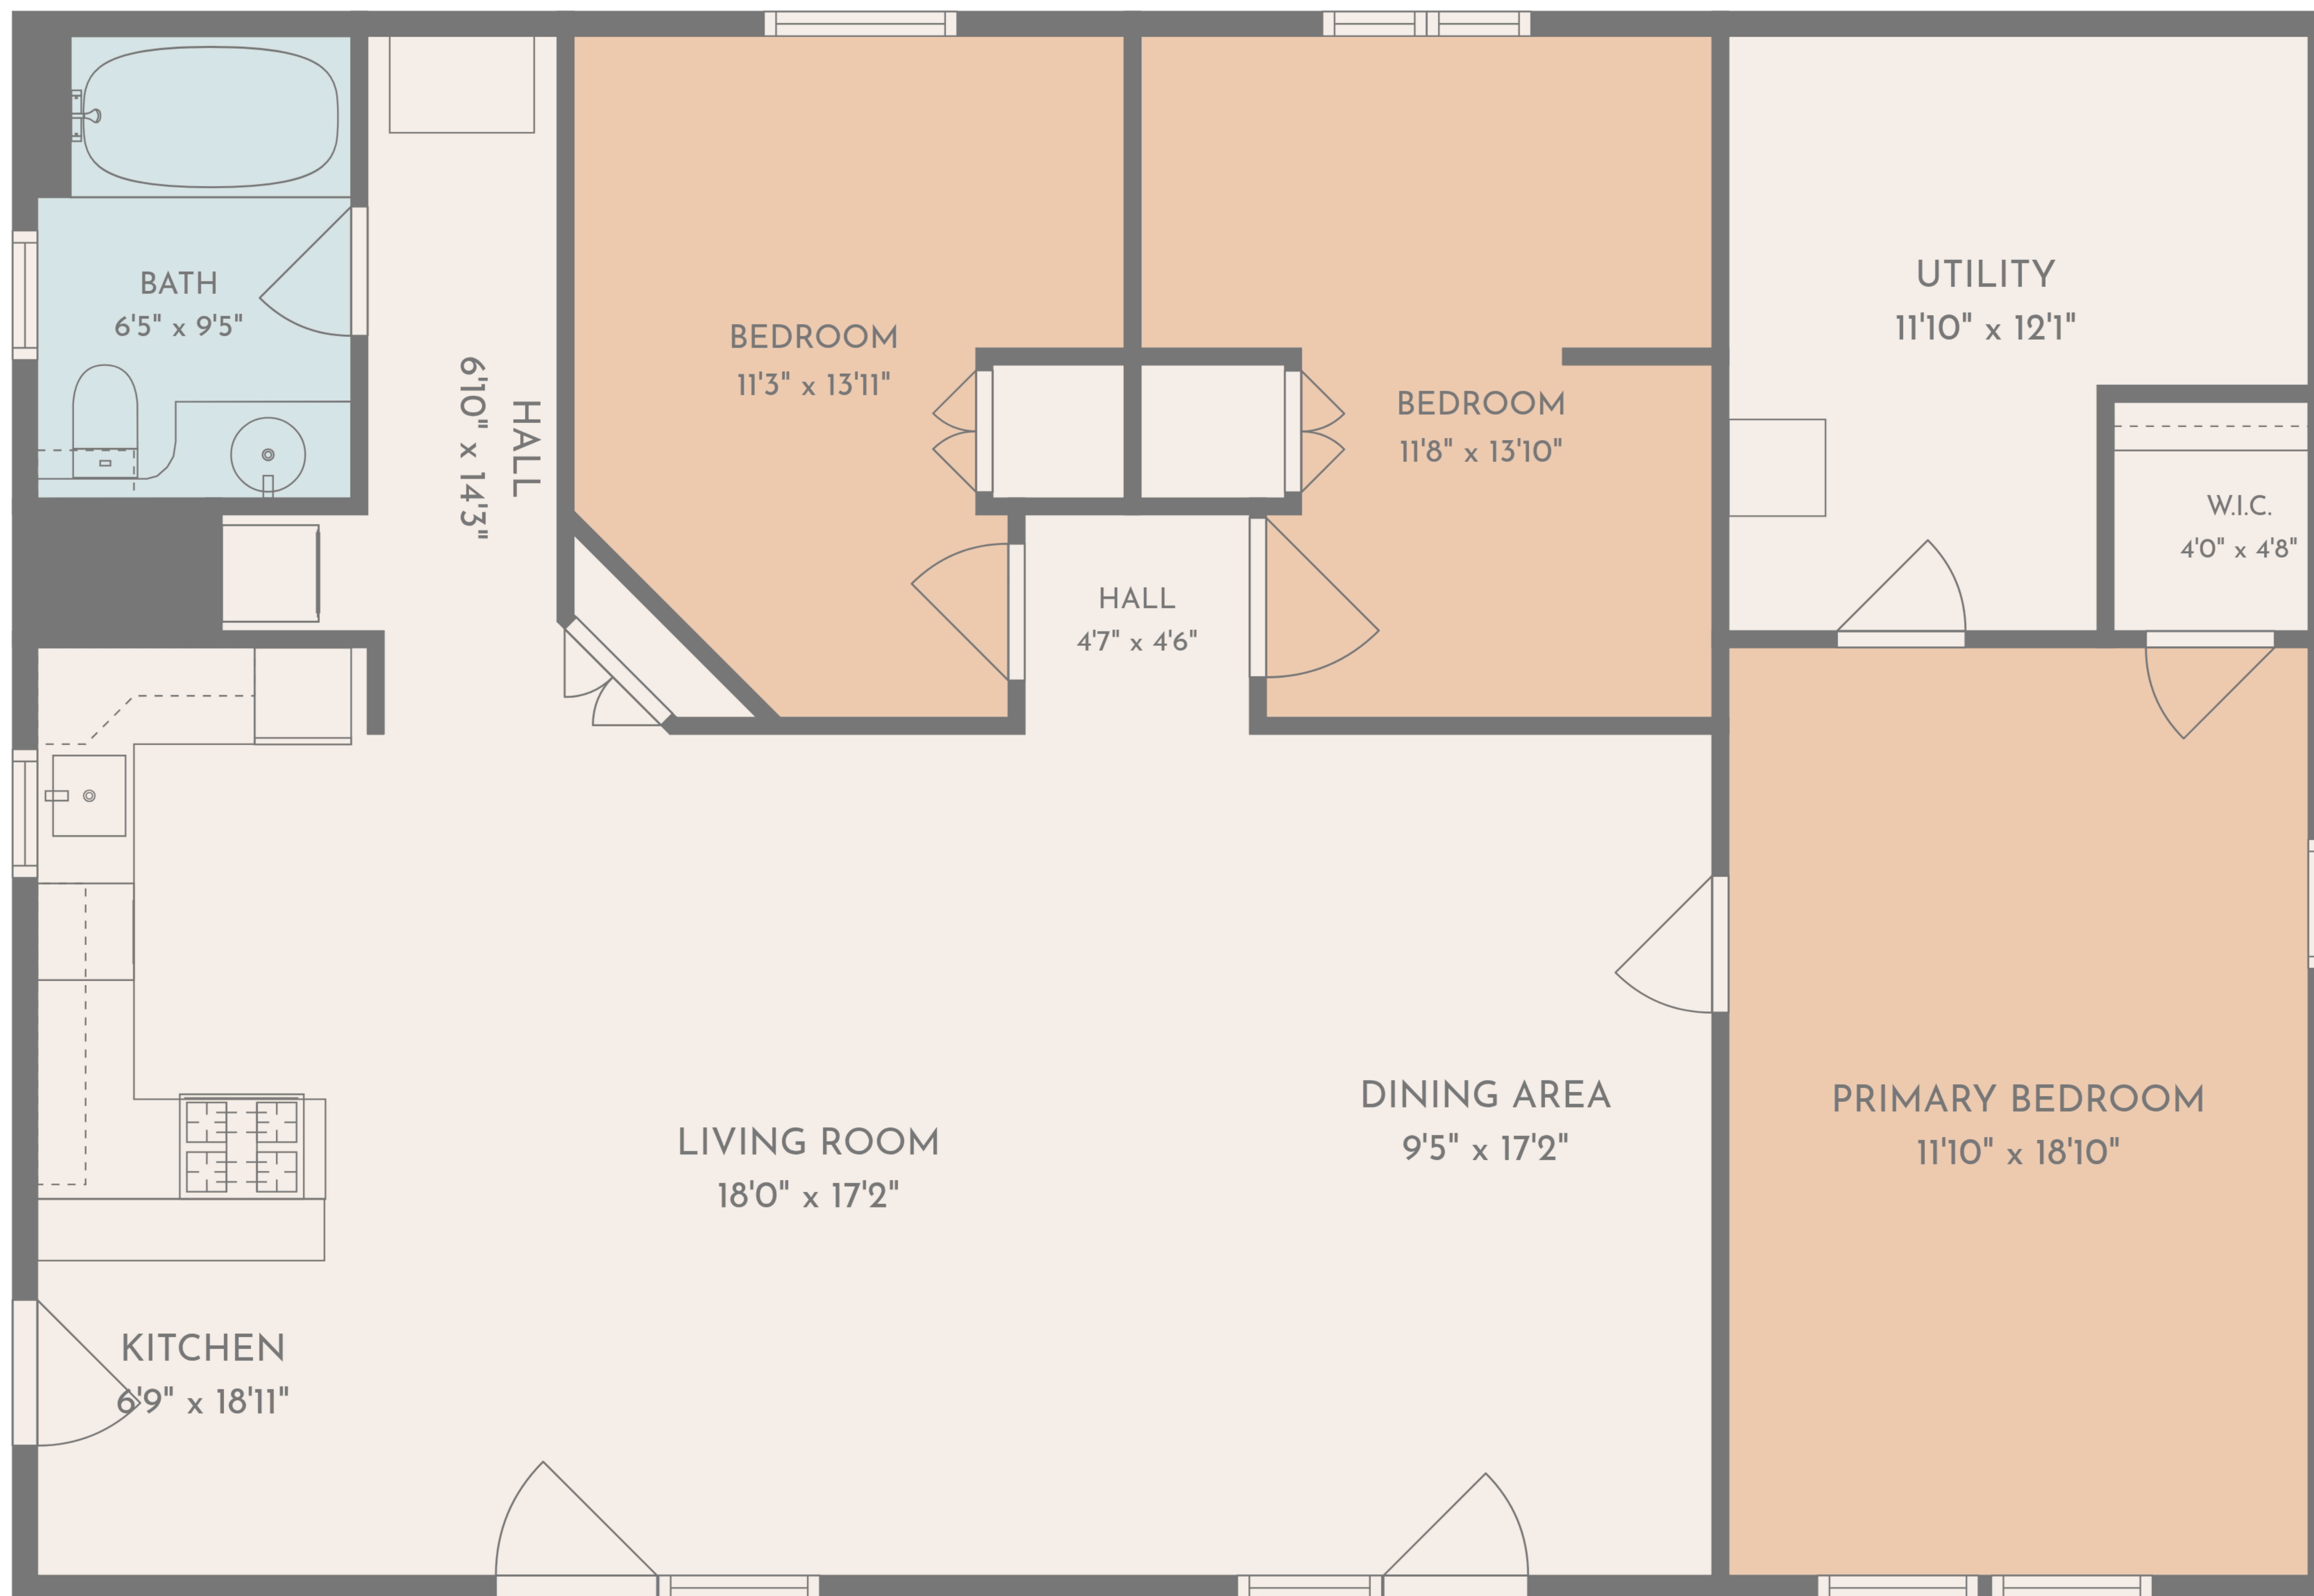

TOTAL: 1329 sq. ft

1st floor: 1329 sq. ft

EXCLUDED AREAS: UTILITY: 122 sq. ft, WALLS: 78 sq. ft

FLOOR PLAN CREATED BY CUBICASA APP. MEASUREMENTS DEEMED HIGHLY RELIABLE BUT NOT GUARANTEED.

TOTAL: 1329 sq. ft

1st floor: 1329 sq. ft

EXCLUDED AREAS: UTILITY: 122 sq. ft, WALLS: 78 sq. ft

FLOOR PLAN CREATED BY CUBICASA APP. MEASUREMENTS DEEMED HIGHLY RELIABLE BUT NOT GUARANTEED.