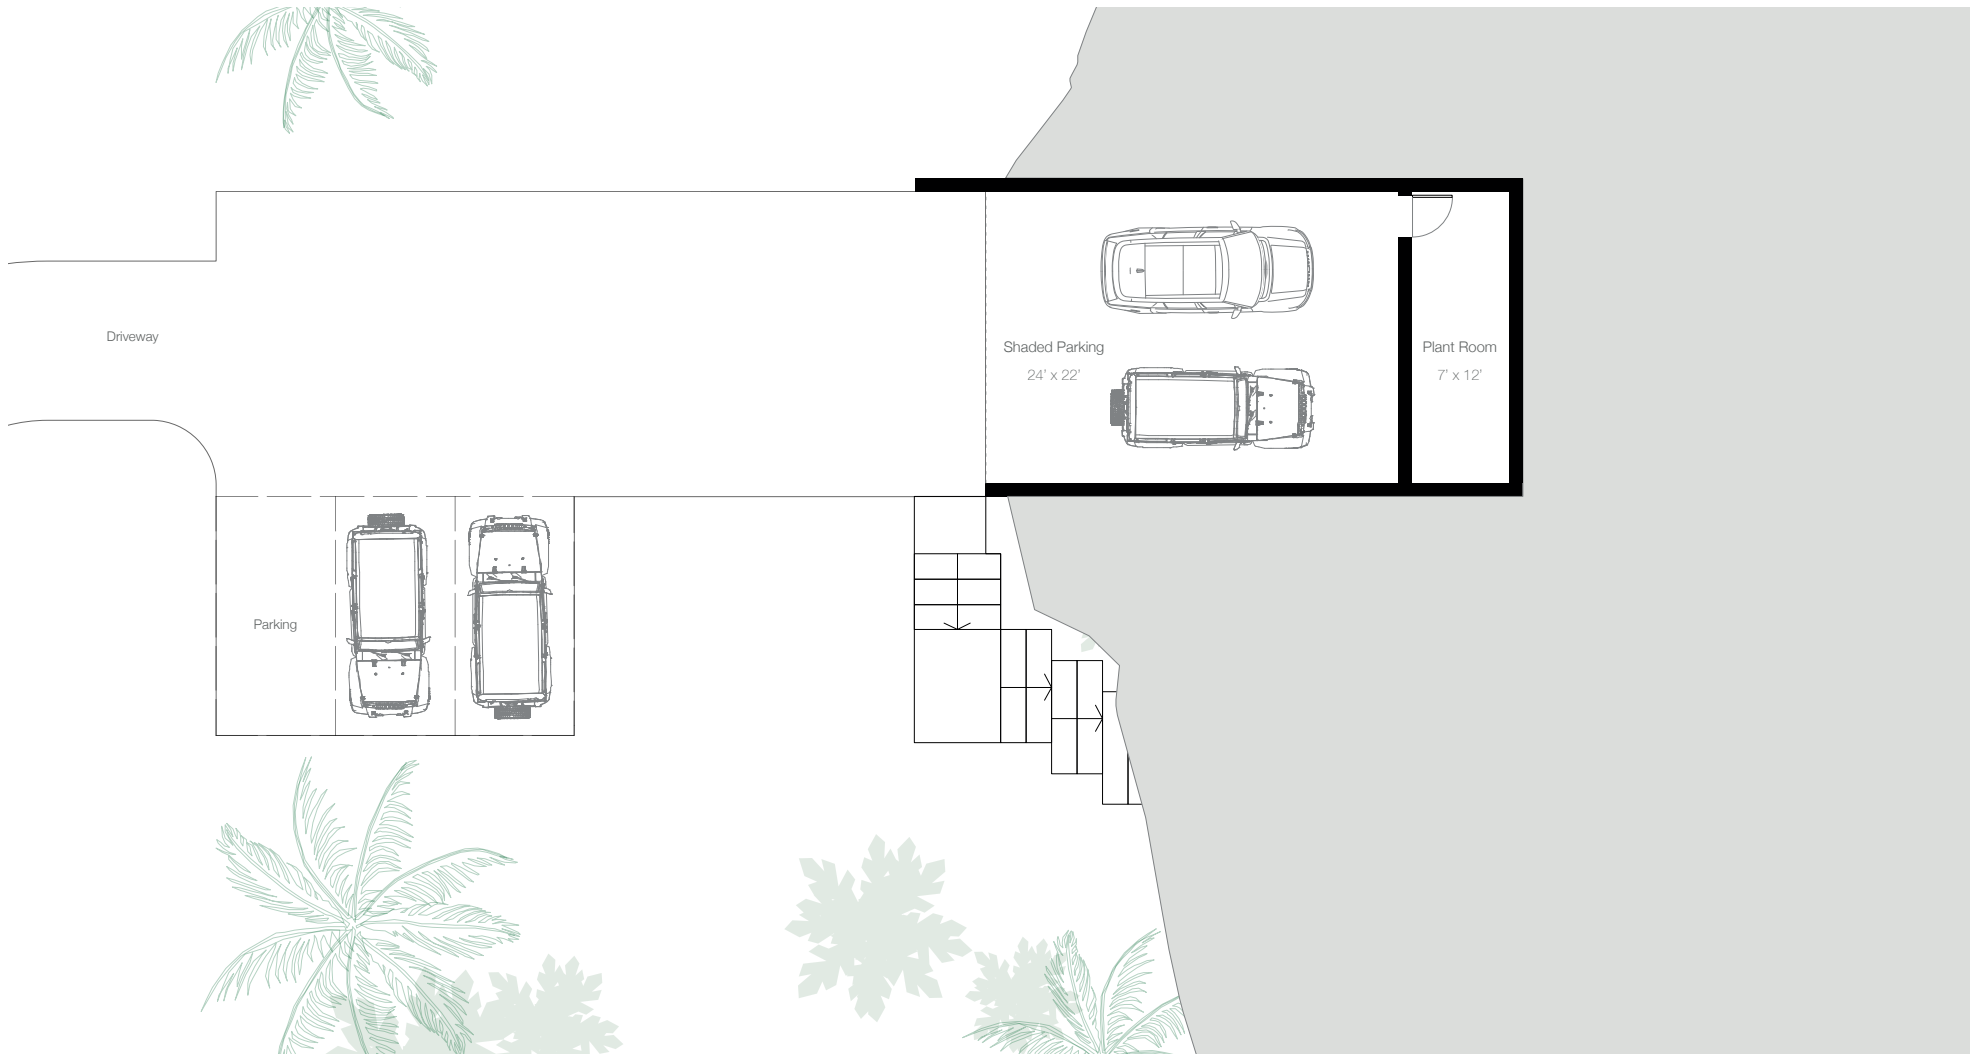

5 Bedrooms
5.5 Bathrooms

Total AC Area
4935 ft²

Covered External Area
2238 ft²

Total Area
9707 ft² (including uncovered external)

1-5

Lower Level

180 ft²

Covered External Area

995 ft²

Total Area
(incl. uncovered external)

Second Floor

2072 ft²

AC Area

461 ft²

Covered External Area

2533 ft²

Total Area
(incl. uncovered external)

Third Floor

921 ft²

AC Area

264 ft²

Covered External Area

1185 ft²

Total Area
(incl. uncovered external)