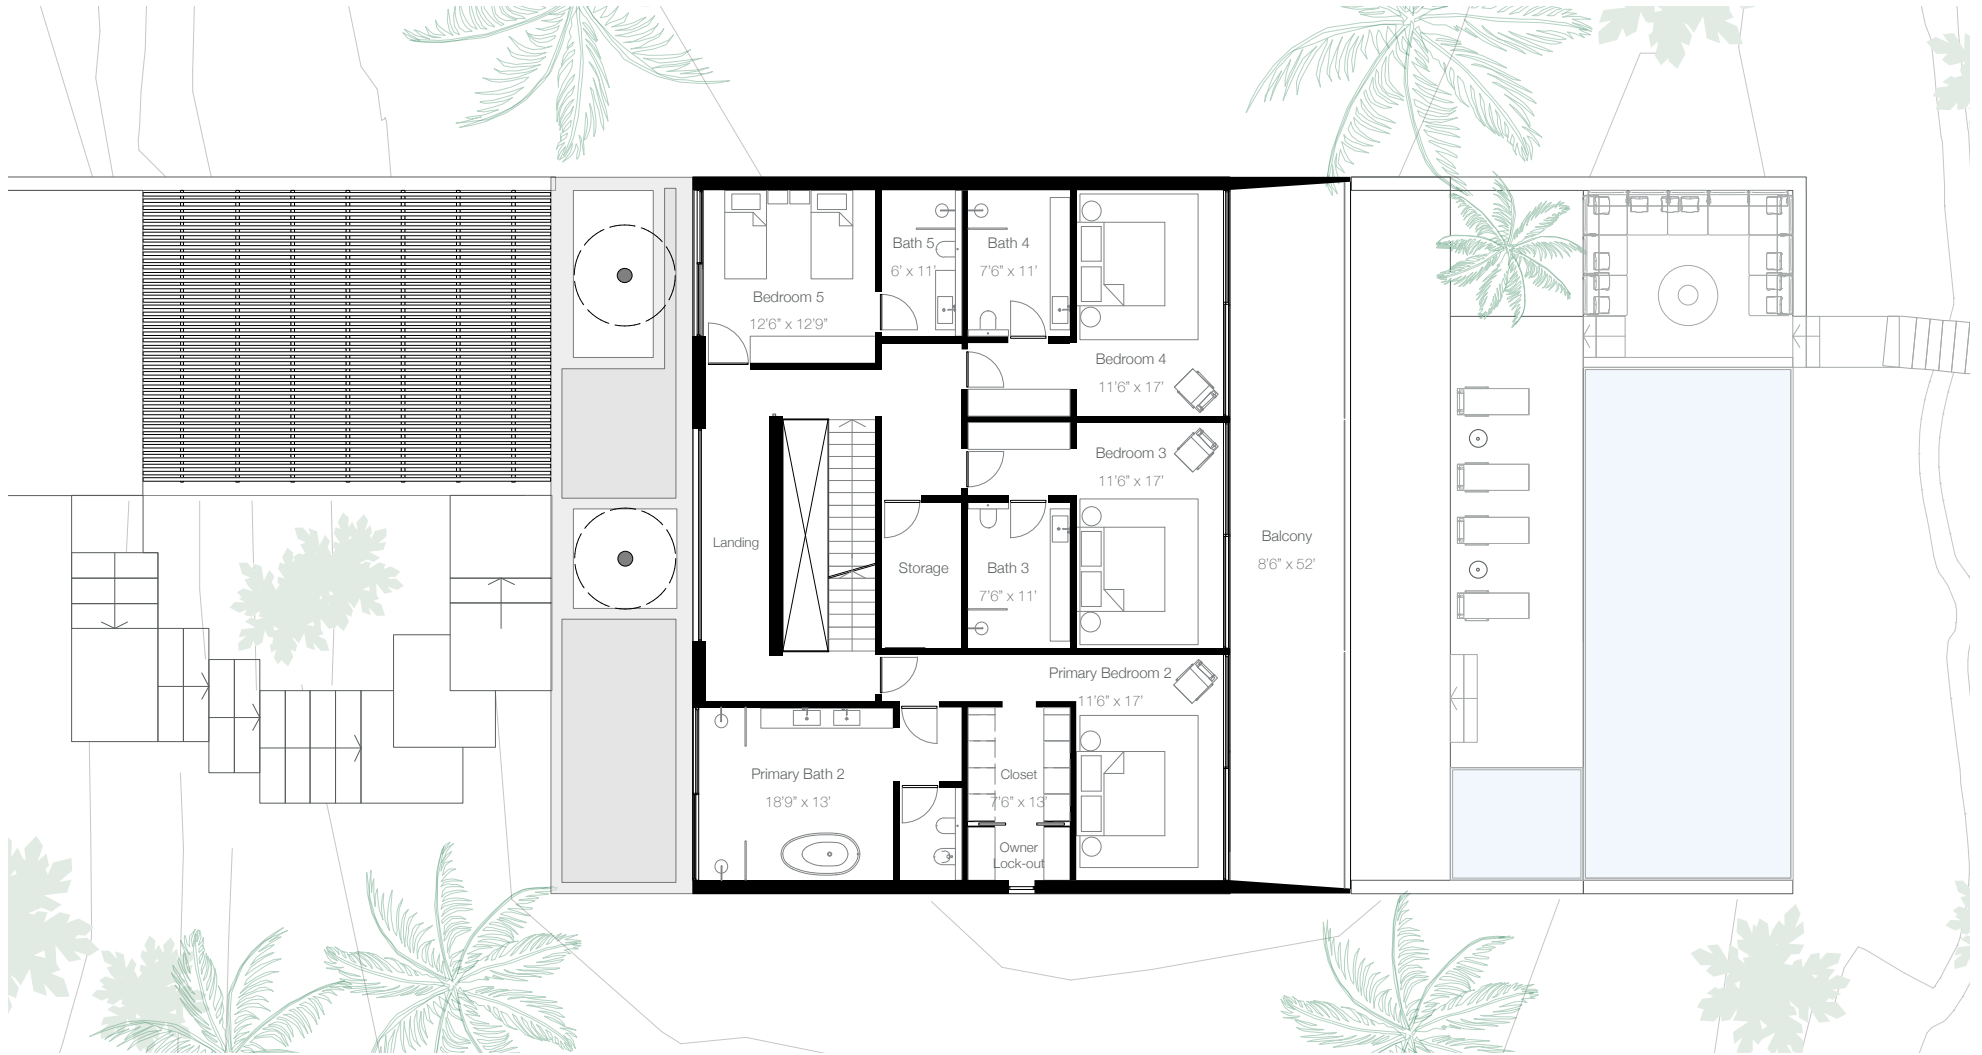

5 Bedrooms
5.5 Bathrooms

Total AC Area
4935 ft²

Covered External Area
2238 ft²

Total Area
9707 ft² (including uncovered external)

1-5

Lower Level

180 ft²

Covered External Area

995 ft²

Total Area
(incl. uncovered external)

Second Floor

2072 ft²

AC Area

461 ft²

Covered External Area

2533 ft²

Total Area
(incl. uncovered external)

Third Floor

921 ft²

AC Area

264 ft²

Covered External Area

1185 ft²

Total Area
(incl. uncovered external)