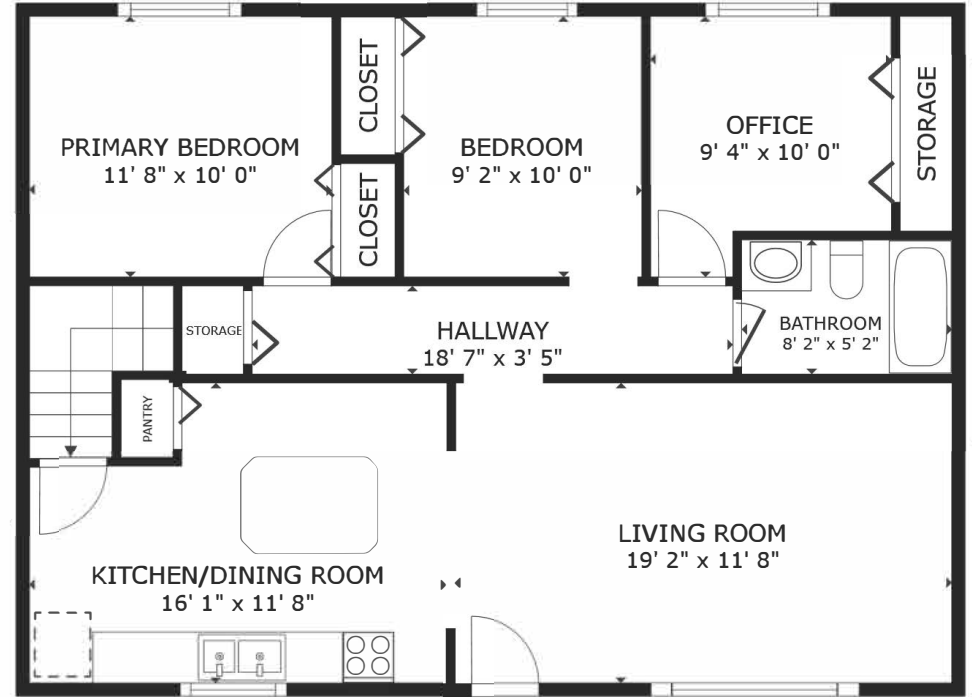

FLOOR 1

FLOOR 2

CENTURY 21.

Kootenay Homes (2018) Ltd.

GROSS INTERNAL AREA
 FLOOR 1 877 sq.ft. FLOOR 2 917 sq.ft.
 TOTAL : 1,794 sq.ft.

SIZES AND DIMENSIONS ARE APPROXIMATE, ACTUAL MAY VARY.