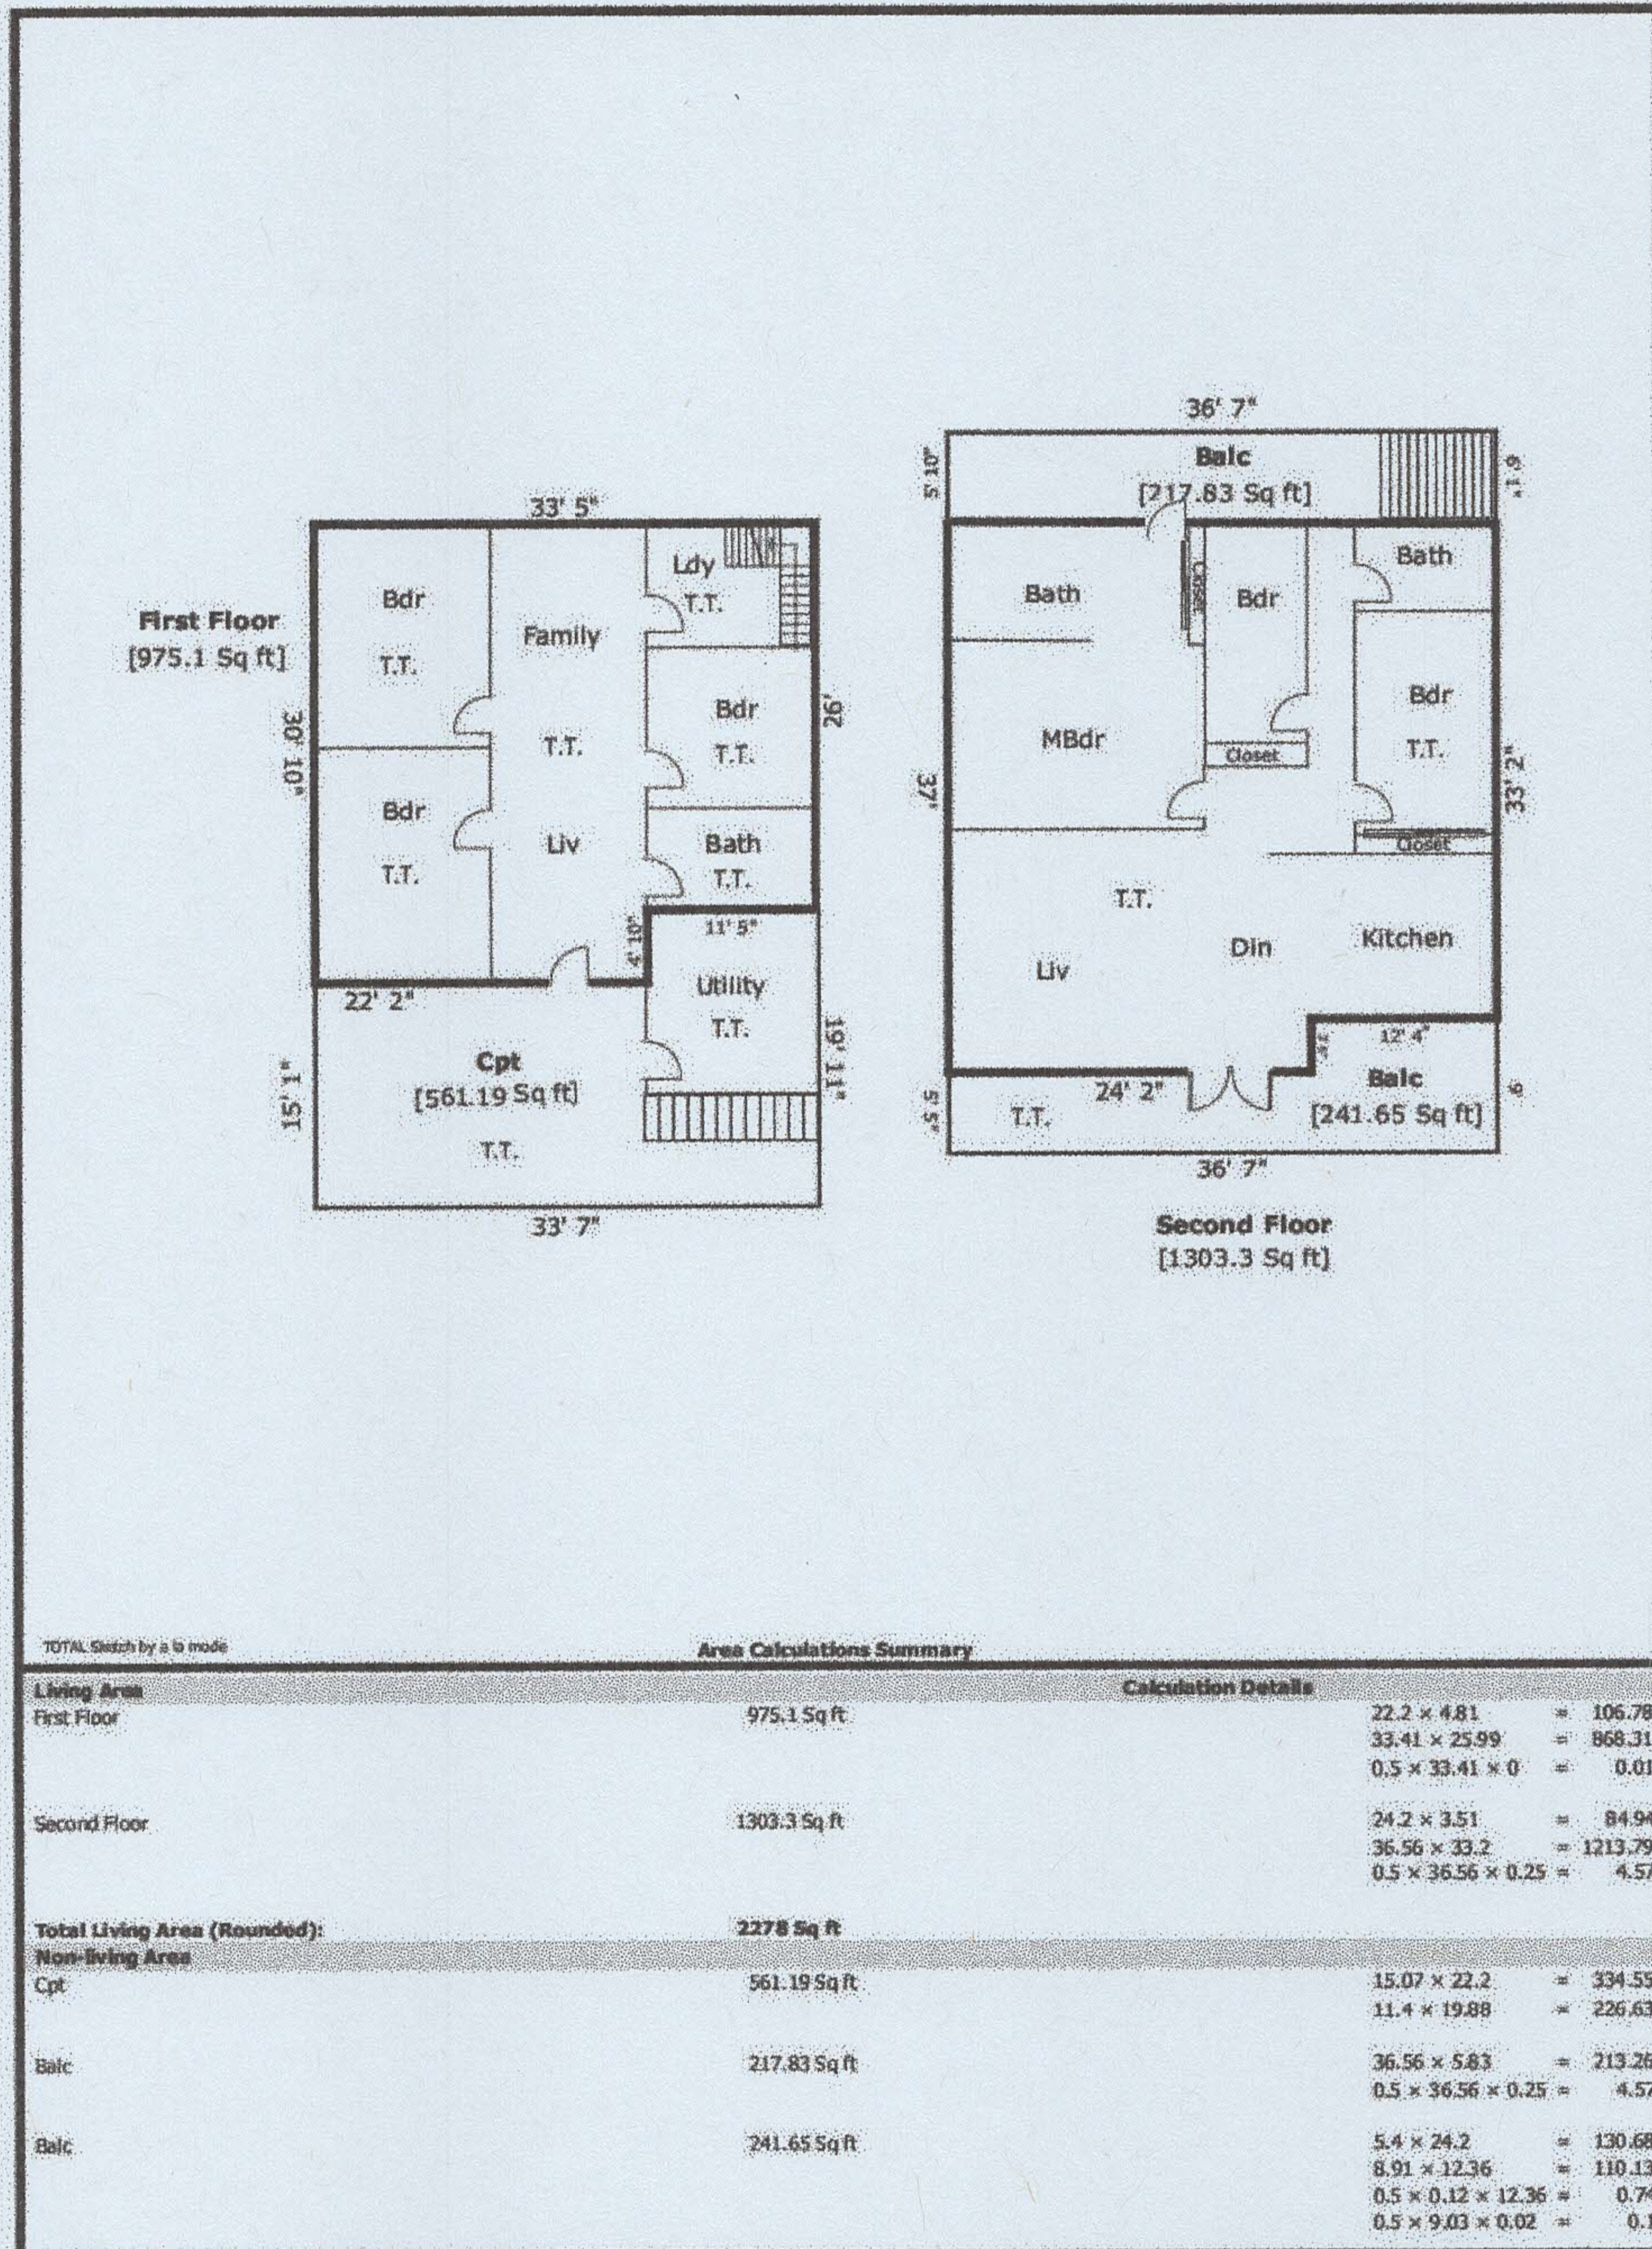

Sketch

Form SKT.BLDSKI - "TOTAL" appraisal software by a la mode, inc. - 1-800-ALAMODE

Form SCNLGL - "TOTAL" appraisal software by a la mode, inc. - 1-800-ALAMODE