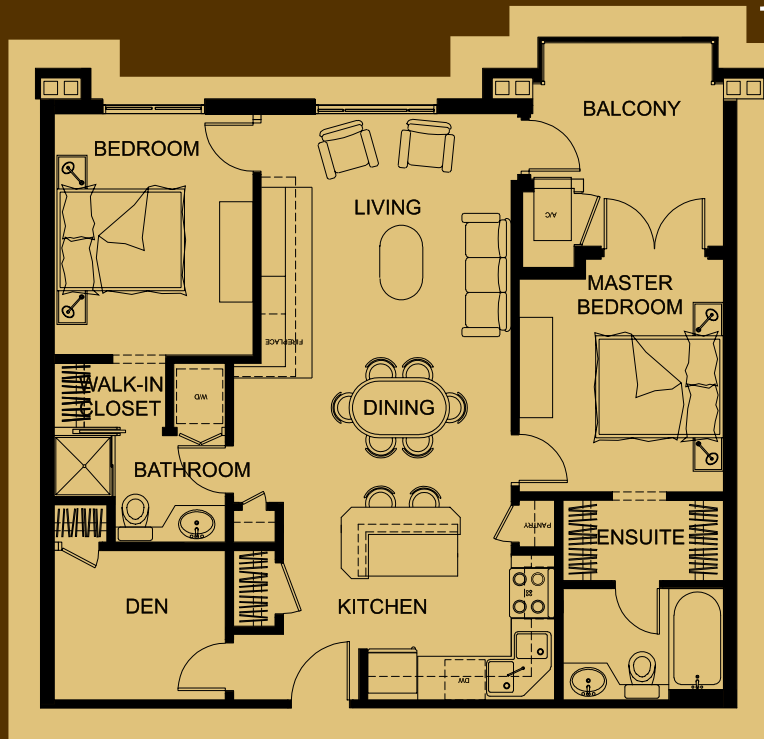

Intrepid

930 Sq.Ft.

2 Bedroom + Den 2 Bath

The developer, at its sole discretion, reserves the right to make modifications and changes to floorplans, areas and layouts should this be necessary to accommodate site conditions, design changes, functional coordination and to maintain the high standards of the development. All dimensions are approximate and subject to change.

Sable Ridge
 RADIUM RESORT LIVING

it's Radium, relax.